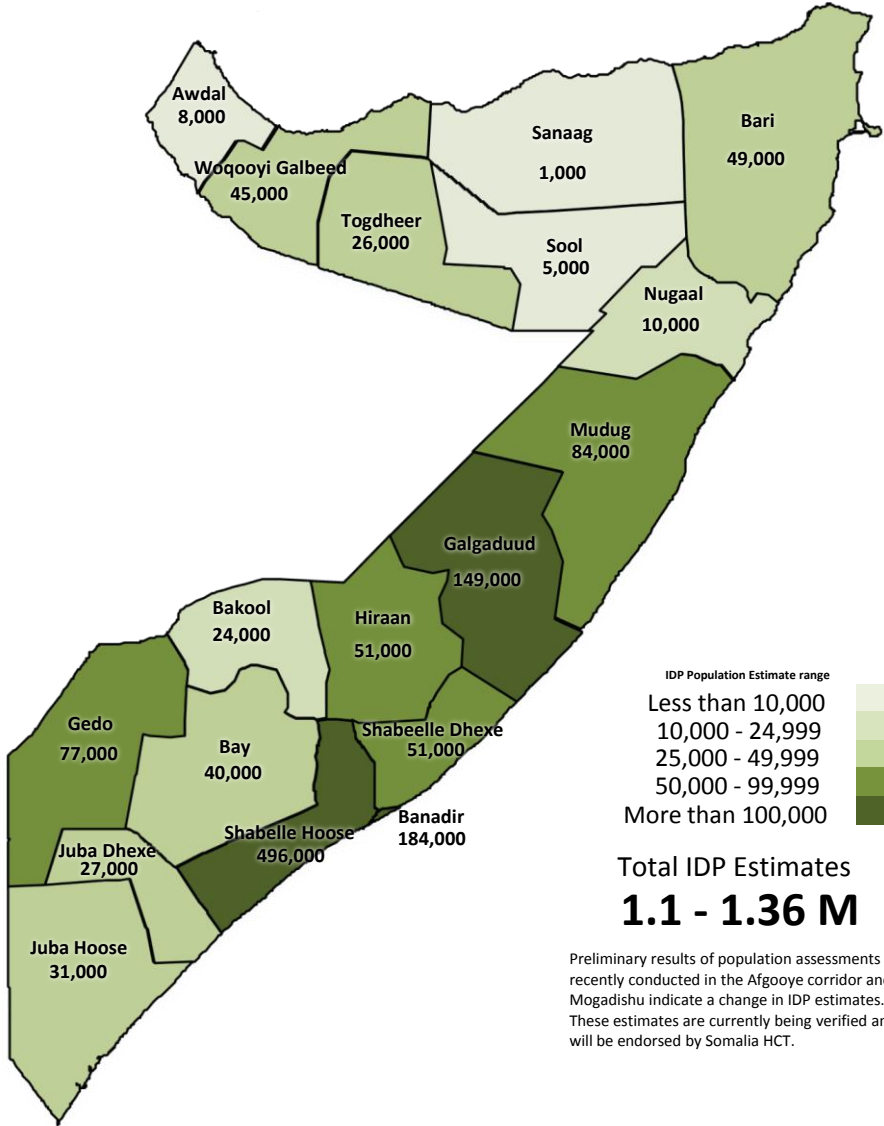

Total IDPs by Region

October - 2012

UNHCR Somalia

Nairobi, Kenya

Total IDP Estimates 1.1 - 1.36 M

Preliminary results of population assessments recently conducted in the Afgooye corridor and Mogadishu indicate a change in IDP estimates. These estimates are currently being verified and will be endorsed by Somalia HCT.