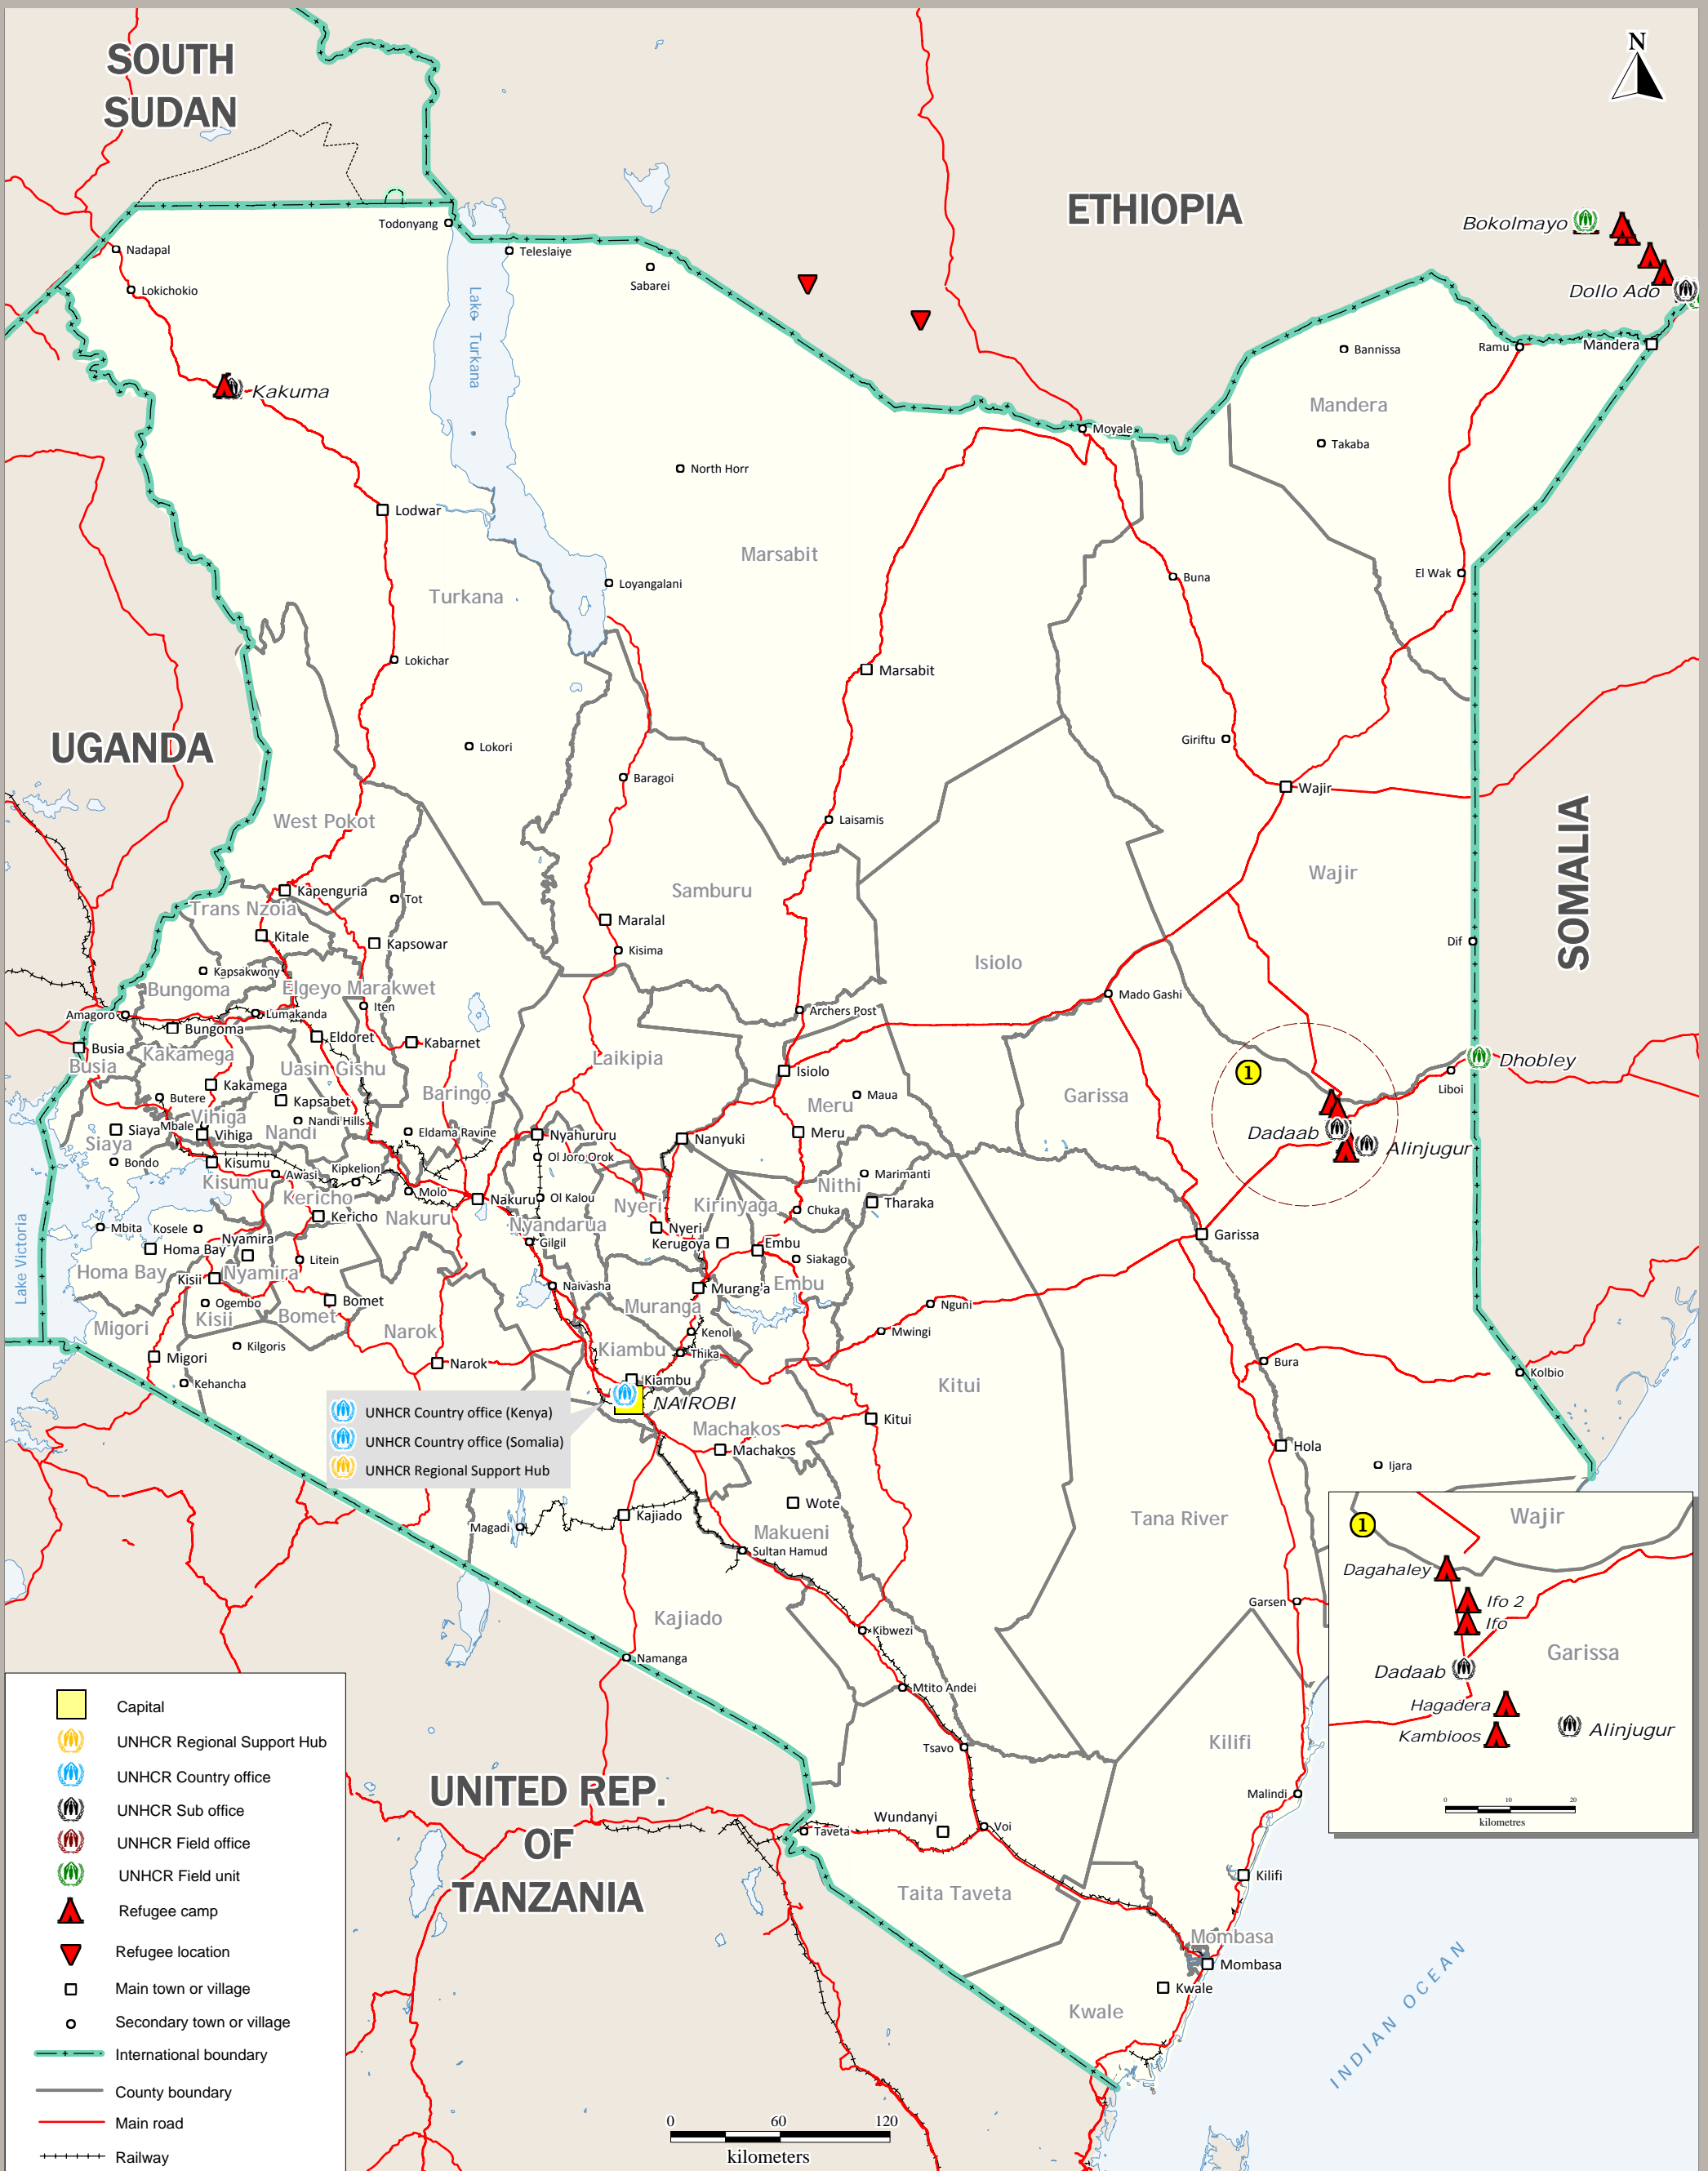

# UNHCR Presence in Kenya

As of July 2012

Geographic Information Systems and Mapping Unit  
UNHCR Regional Support Hub in Nairobi

Tel.: +254 20 4222000 Email: kennarsh@unhcr.org

Sources:  
UNHCR, Global Insight digital mapping © 1998  
Europa Technologies Ltd.

The boundaries and names shown and the designations used on this map do not imply official endorsement or acceptance by the United Nations.

- UNHCR Country office (Kenya)
- UNHCR Country office (Somalia)
- UNHCR Regional Support Hub

- Capital
- UNHCR Regional Support Hub
- UNHCR Country office
- UNHCR Sub office
- UNHCR Field office
- UNHCR Field unit
- Refugee camp
- Refugee location
- Main town or village
- Secondary town or village
- International boundary
- County boundary
- Main road
- Railway