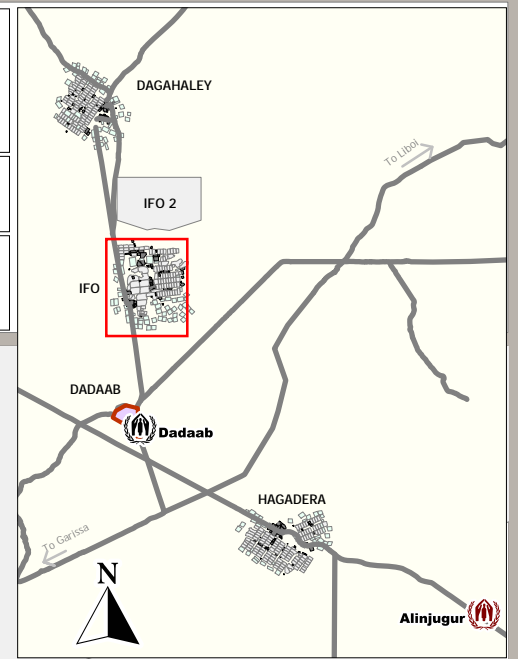

Kenya - Lagdera District

Ifo Refugee Camp Overview

As of January 2012

Geographic Information Systems and Mapping Unit
UNHCR Regional Support Hub in Nairobi

Tel.: +254 20 4222000 Email: kennarsh@unhcr.org

Sources:
UNHCR, LWF-Dadaab, GeoVantage

The boundaries and names shown and the designations used on this map do not imply official endorsement or acceptance by the United Nations.

LEGEND

- Camp block
- Camp facility
- Greenbelt
- Main road
- Feeder road