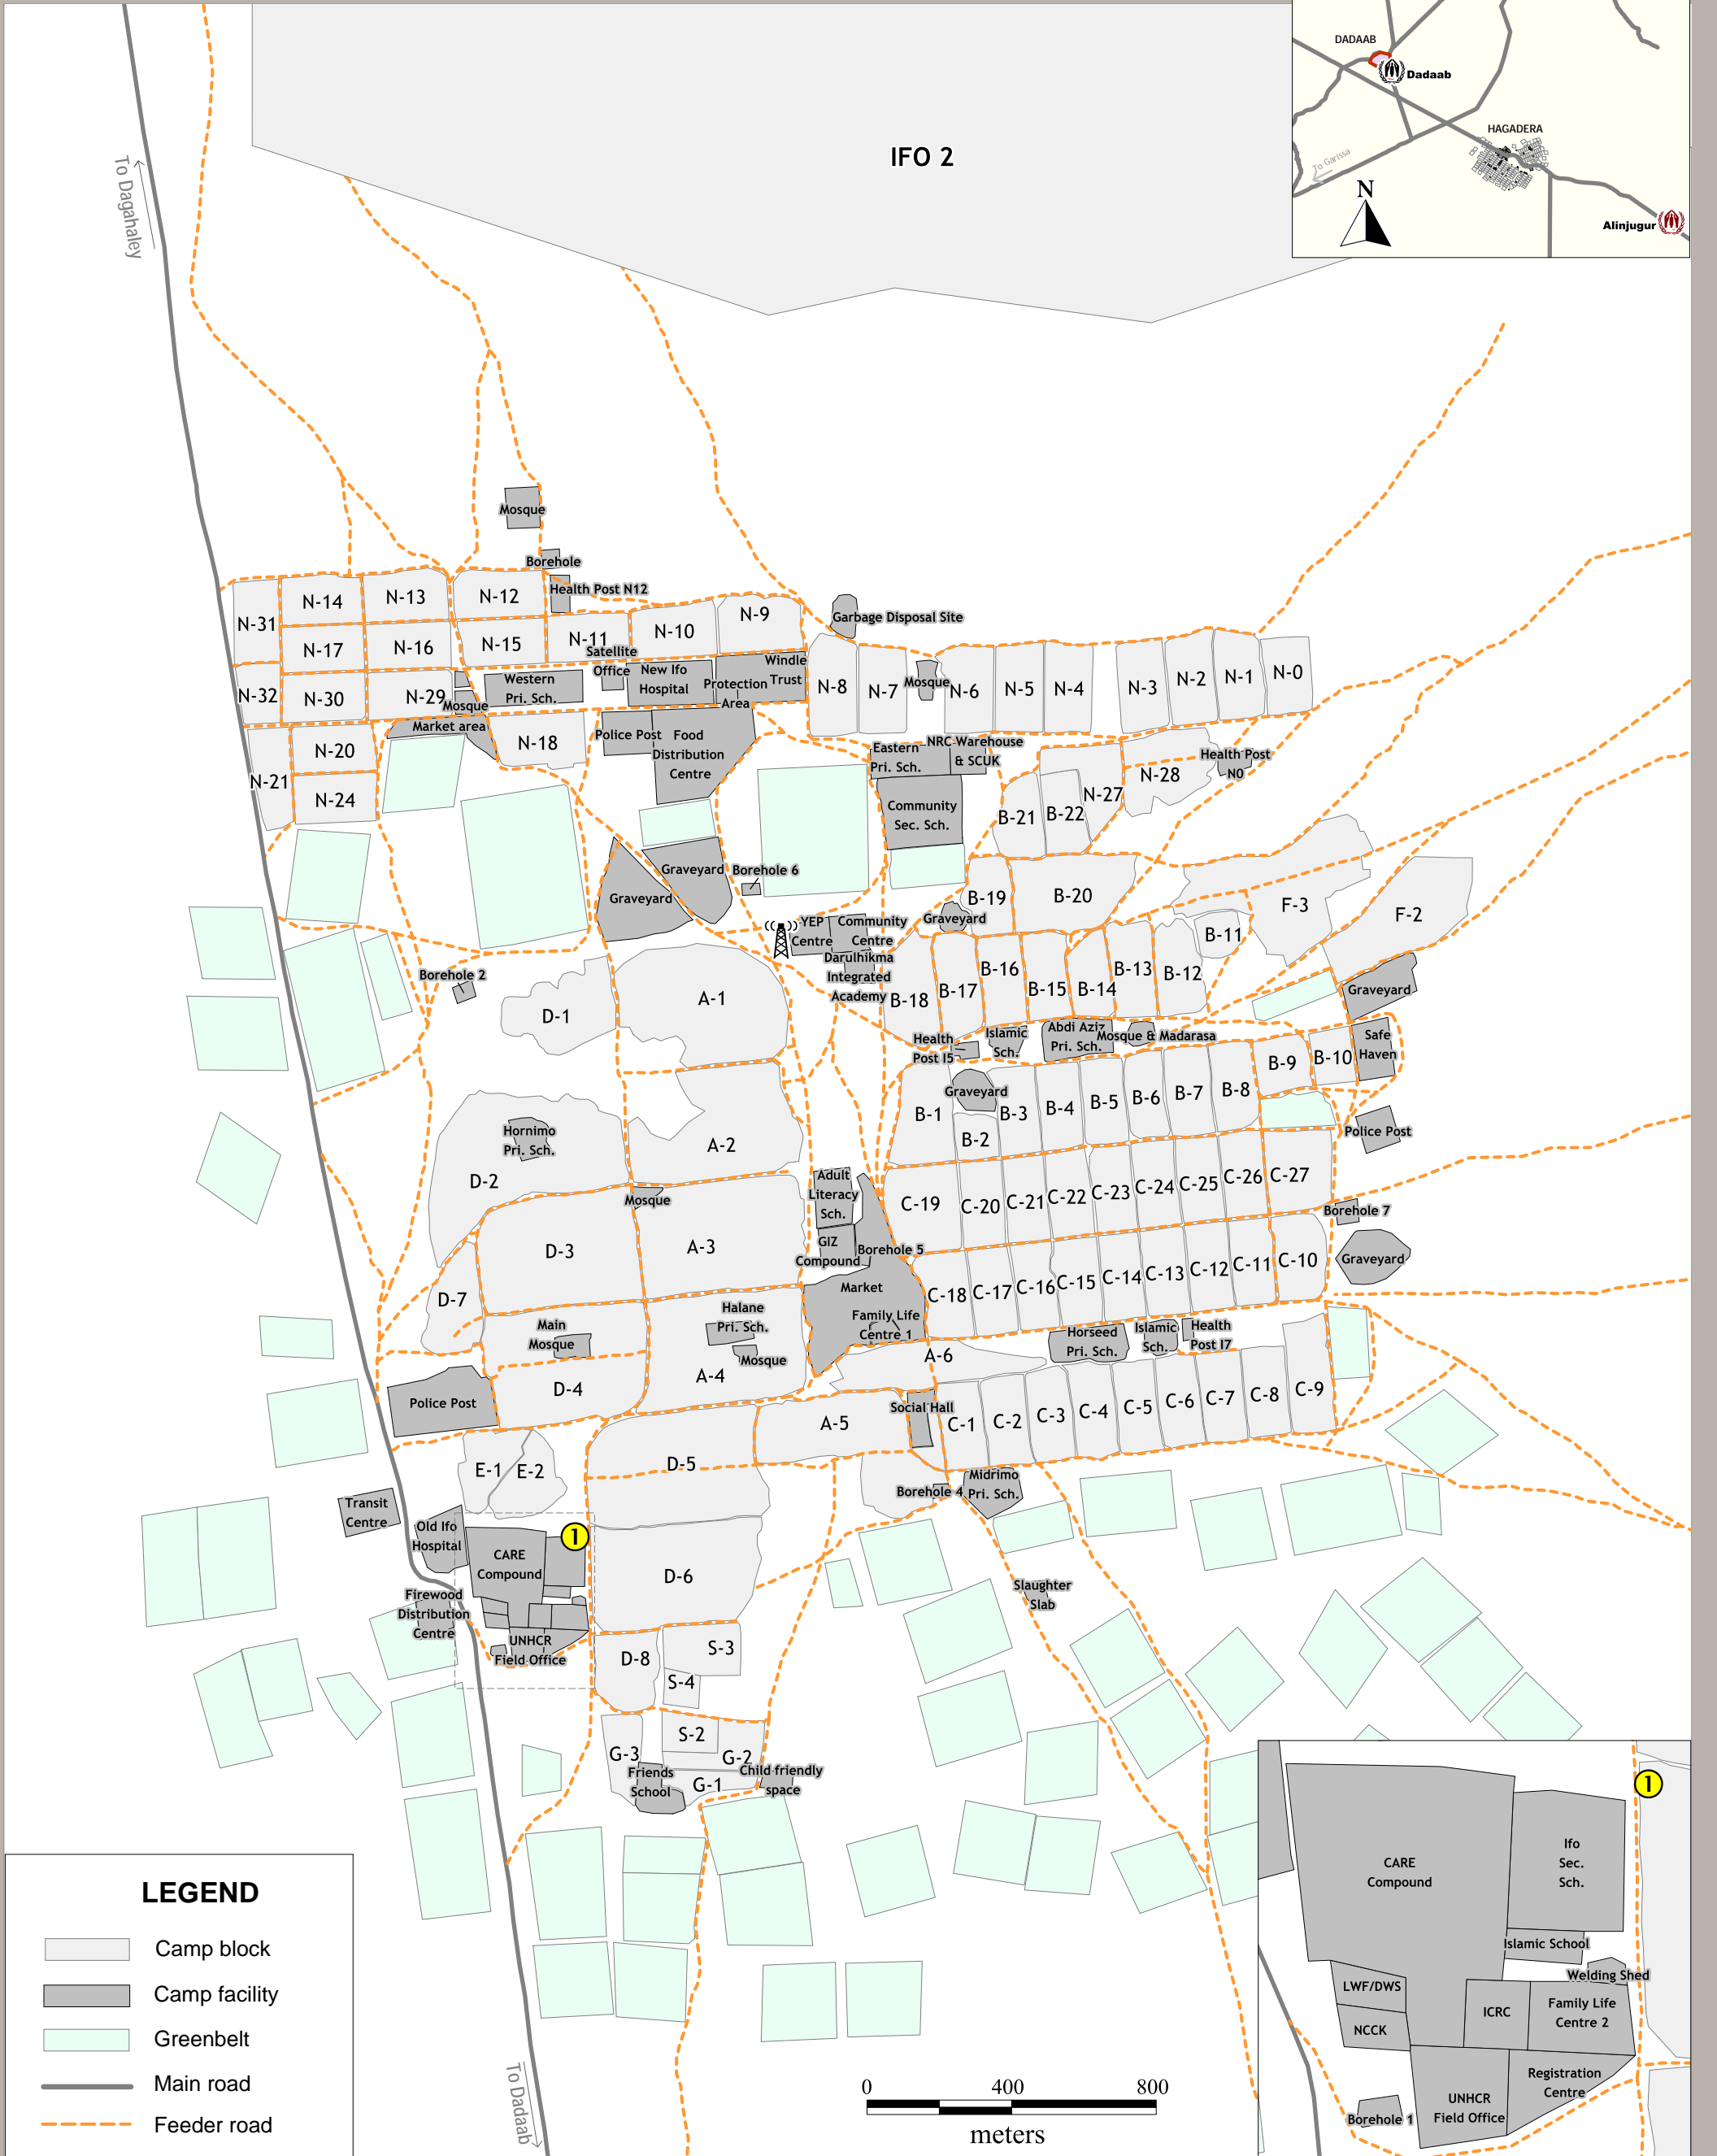

Kenya - Lagdera District

Ifo Refugee Camp Overview

As of January 2012

Geographic Information Systems and Mapping Unit
UNHCR Regional Support Hub in Nairobi

Tel.: +254 20 4222000 Email: kennarsh@unhcr.org

Sources:
UNHCR, LWF-Dadaab, GeoVantage

The boundaries and names shown and the designations used on this map do not imply official endorsement or acceptance by the United Nations.

LEGEND

- Camp block
- Camp facility
- Greenbelt
- Main road
- Feeder road