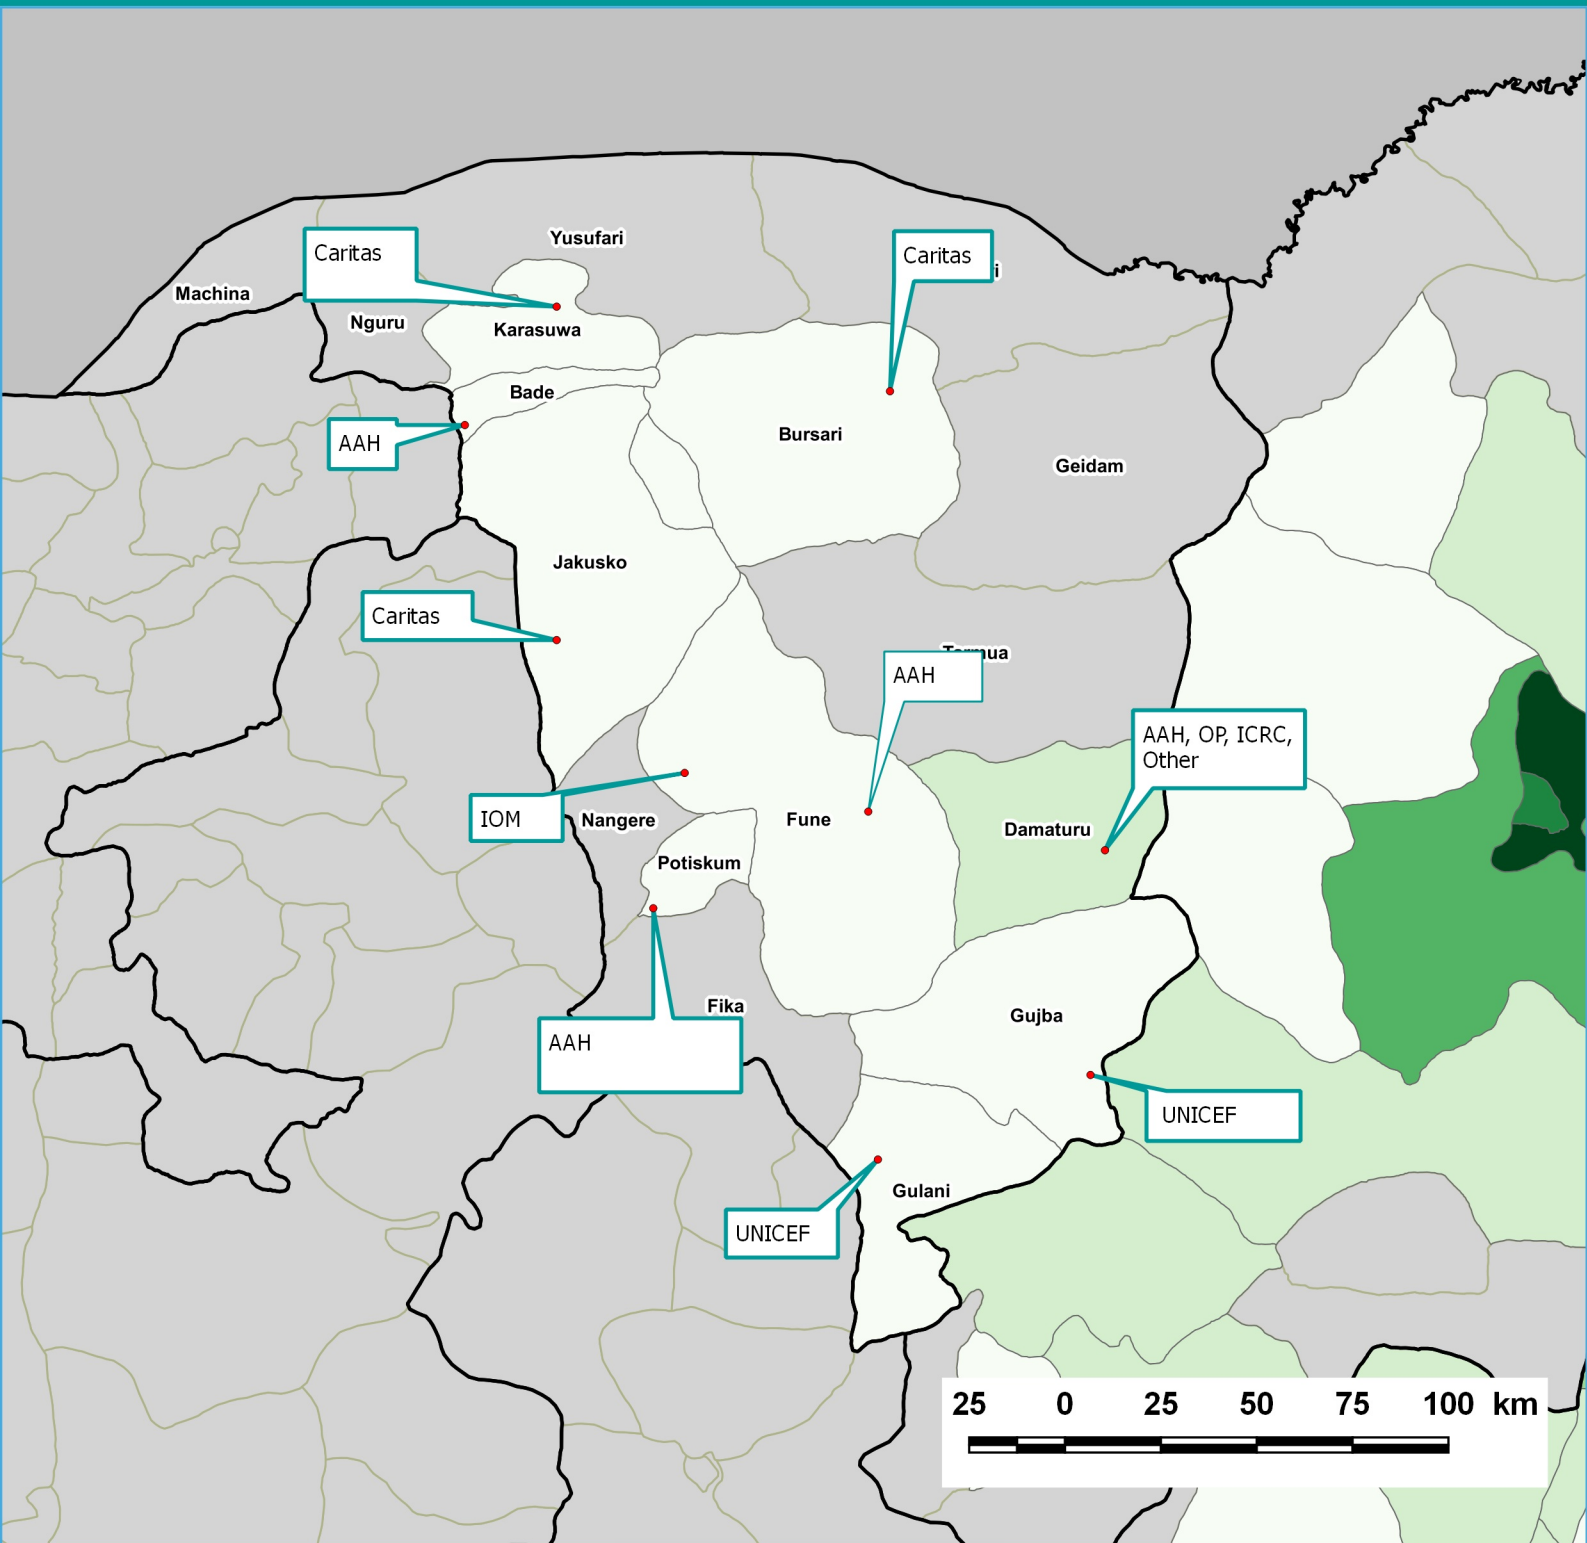

WHO IS DOING WHAT & WHERE*? / Updated on the 17th January 2017

Legend

Total # Partners Reporting **6**

- Partners already involved
- Partners planning activities

#Partners per LGA

- 0-2
- 2-4
- 4-6
- 6-8
- 8-10
- 10-12

The designation employed and the presentation of material of this map do not imply the expression of any opinions whatsoever on the part of the Secretariat of the United Nations or its partners concerning the legal status of any country, territory, city or area or its authorities or concerning the delimitation of its frontiers or boundary.

*The data represents partner agencies ongoing, planned and completed activities for the past 70 days for Yobe state. Other data sources courtesy of OCHA NIGERIA December 2016 - contact: schkioua@unicef.org