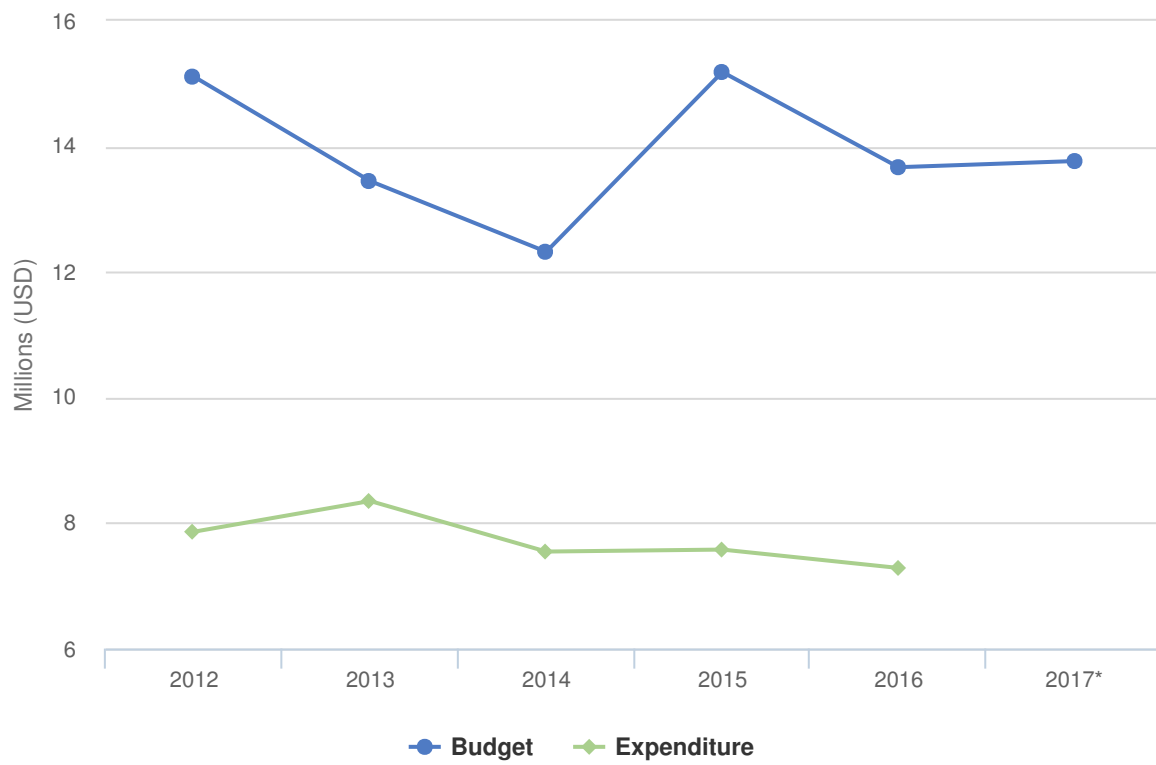

Operation: Bangladesh

Latest update of camps and office locations **21 Nov 2016.**

People of Concern

DECREASE IN
0% **2015**

2015	231,958
2014	232,485
2013	231,154

Budgets and Expenditure for Bangladesh

The overview of the 2016 report for this operation will be uploaded and available shortly.
