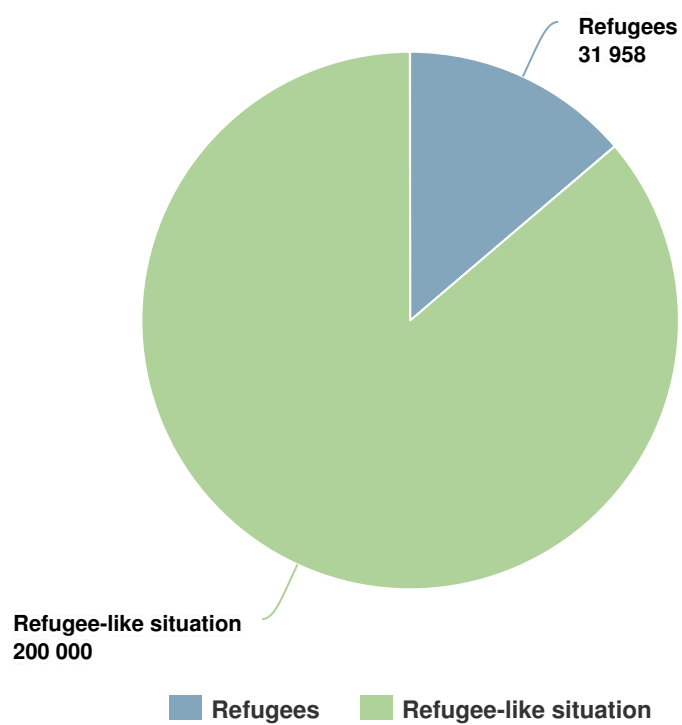

Operation: Bangladesh

Latest update of camps and office locations **21 Nov 2016.**

People of Concern

DECREASE IN
0% **2015**

2015	231,958
2014	232,485
2013	231,154

Budgets and Expenditure for Bangladesh

The overview of the 2016 report for this operation will be uploaded and available shortly.
