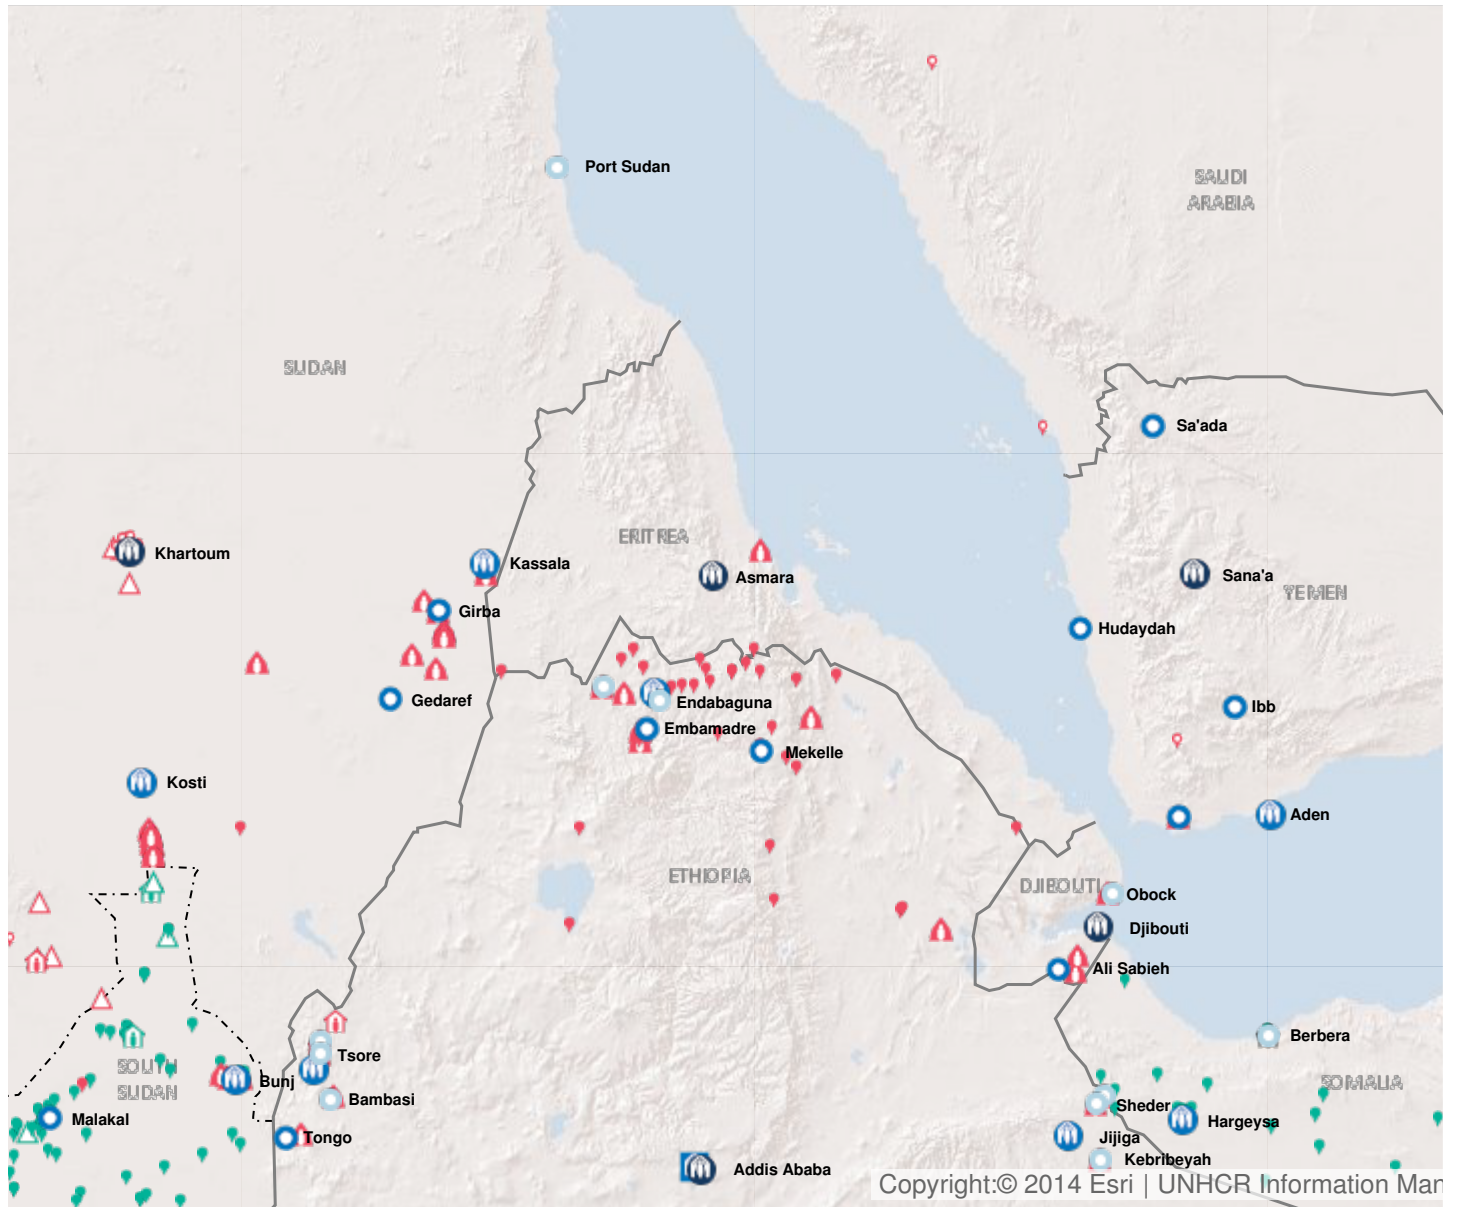

## Operation: Eritrea

Latest update of camps and office locations 21 Nov 2016.

# People of Concern

DECREASE IN  
**12%** 2015

<b>2015</b>	2,557
<b>2014</b>	2,920
<b>2013</b>	3,233