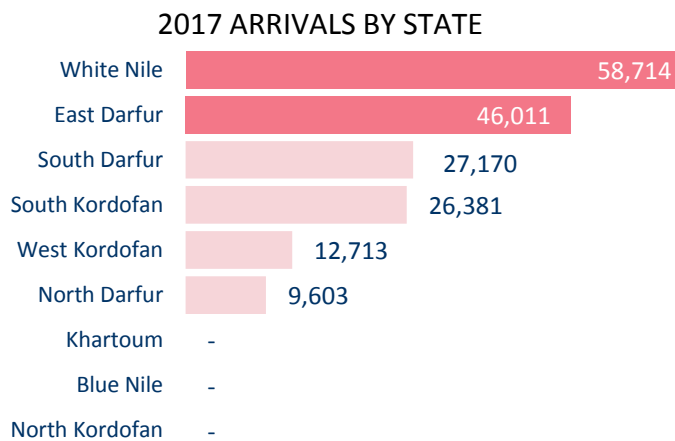

Total number of refugees **424,182**
arrived since December 2013

Total arrivals in 2017 **180,592**

Total arrivals in Aug 2017 **4,338**

In addition, Sudan also hosts an estimated 350,000 South Sudanese refugees who were residing in Sudan before secession of South Sudan. GoS estimates the number of South Sudanese refugees in Sudan to be 1.3M.

MONTHLY ARRIVAL TRENDS (2014 - 2017)

POPULATION BY STATE

POPULATION DISTRIBUTION

REGISTRATION PROGRESS

AUGUST 2017 ARRIVALS BY STATE