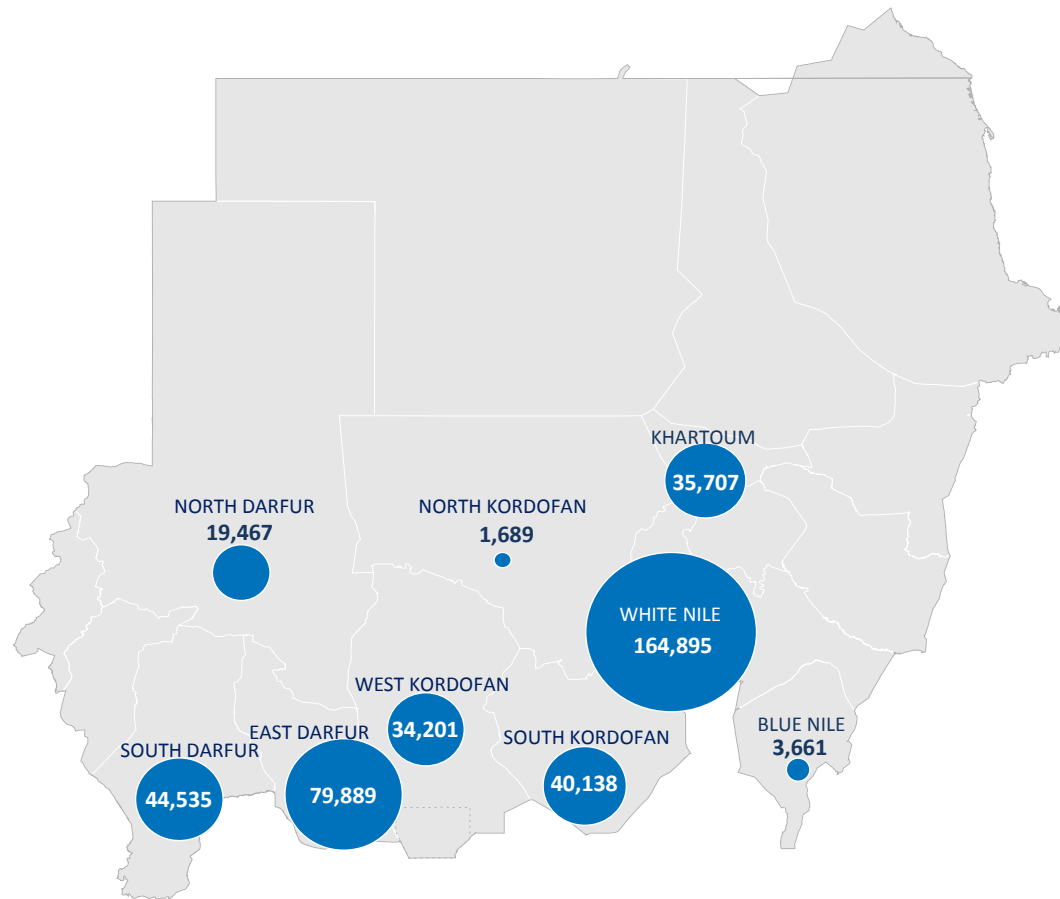

Total number of refugees **424,182**
arrived since December 2013

Total arrivals in 2017 **180,592**

Total arrivals in Aug 2017 **4,338**

In addition, Sudan also hosts an estimated 350,000 South Sudanese refugees who were residing in Sudan before secession of South Sudan. GoS estimates the number of South Sudanese refugees in Sudan to be 1.3M.

MONTHLY ARRIVAL TRENDS (2014 - 2017)

POPULATION BY STATE

POPULATION DISTRIBUTION

REGISTRATION PROGRESS

AUGUST 2017 ARRIVALS BY STATE