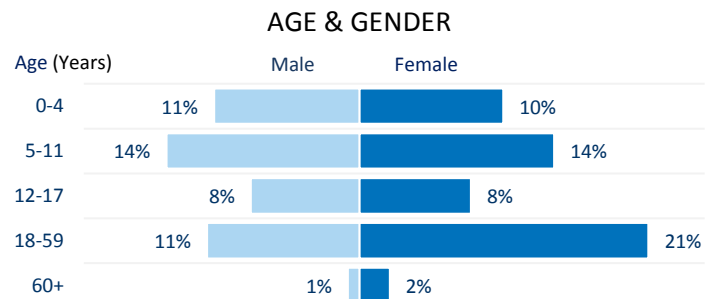

Total number of refugees **424,182**
arrived since December 2013

Total arrivals in 2017 **180,592**

Total arrivals in Aug 2017 **4,338**

In addition, Sudan also hosts an estimated 350,000 South Sudanese refugees who were residing in Sudan before secession of South Sudan. GoS estimates the number of South Sudanese refugees in Sudan to be 1.3M.