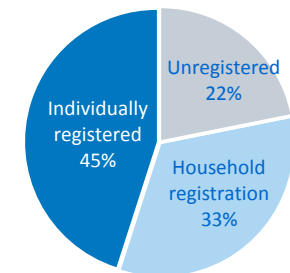

Total number of refugees **424,182**
arrived since December 2013

Total arrivals in 2017 **180,592**

Total arrivals in Aug 2017 **4,338**

In addition, Sudan also hosts an estimated 350,000 South Sudanese refugees who were residing in Sudan before secession of South Sudan. GoS estimates the number of South Sudanese refugees in Sudan to be 1.3M.

MONTHLY ARRIVAL TRENDS (2014 - 2017)

POPULATION BY STATE

POPULATION DISTRIBUTION

REGISTRATION PROGRESS

AUGUST 2017 ARRIVALS BY STATE