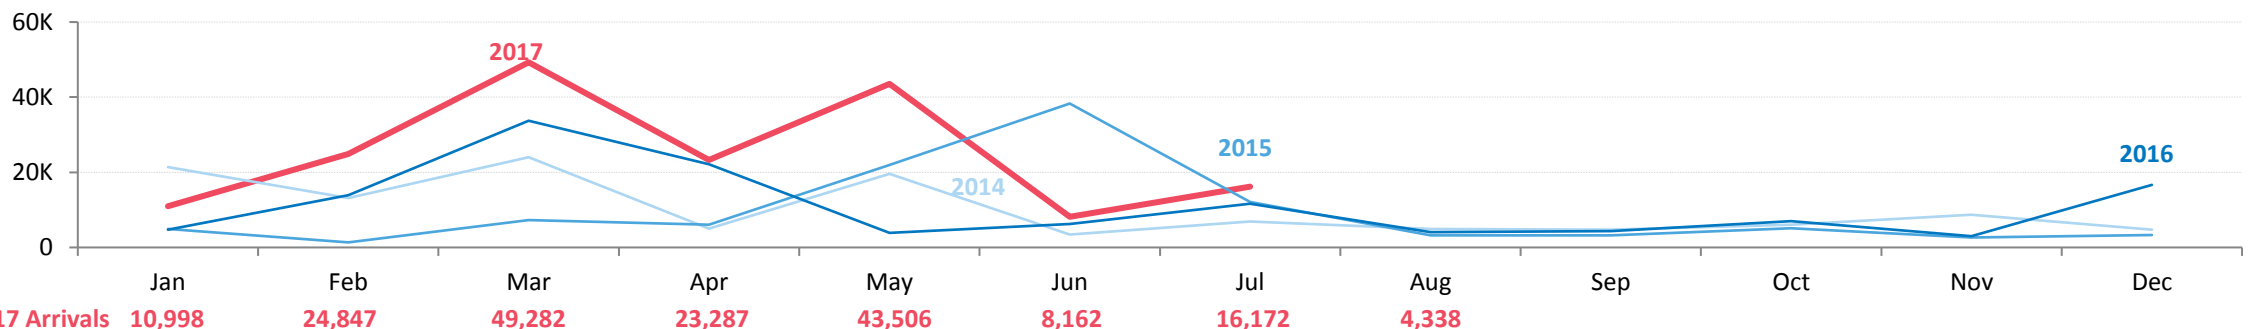

Total number of refugees **424,182**
arrived since December 2013

Total arrivals in 2017 **180,592**

Total arrivals in Aug 2017 **4,338**

In addition, Sudan also hosts an estimated 350,000 South Sudanese refugees who were residing in Sudan before secession of South Sudan. GoS estimates the number of South Sudanese refugees in Sudan to be 1.3M.

MONTHLY ARRIVAL TRENDS (2014 - 2017)

POPULATION BY STATE

POPULATION DISTRIBUTION

REGISTRATION PROGRESS

AUGUST 2017 ARRIVALS BY STATE