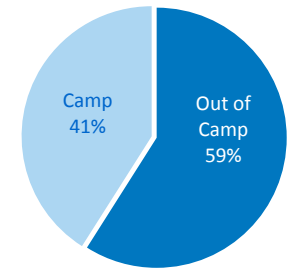

POPULATION DISTRIBUTION