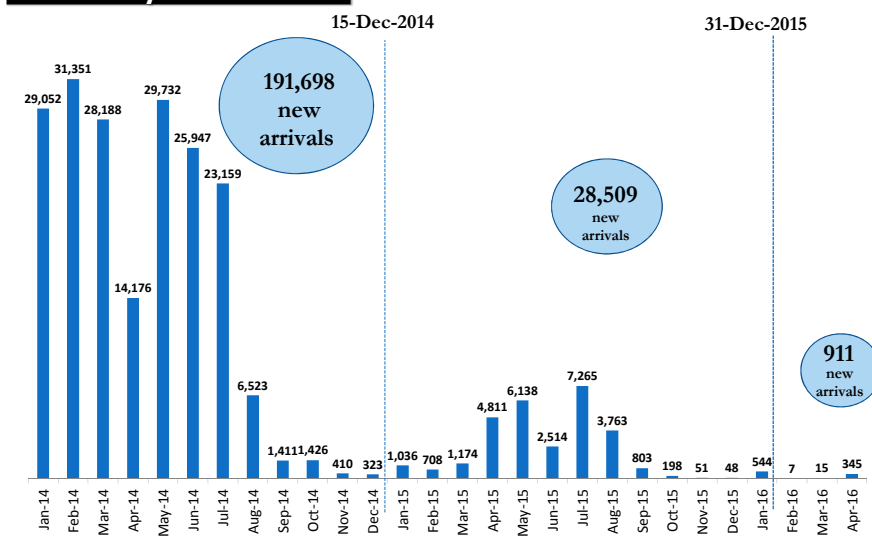

# South Sudanese new arrivals in Gambella - Post 15<sup>th</sup> December 2013 (as of 15-April-2016)

## Gambella Region Map

**TOTAL ARRIVALS**  
221,118 PERSONS (\*)

**AVERAGE ARRIVALS per day since start of 2014**  
267 PERSONS

**AVERAGE ARRIVALS per day since last week**  
24 PERSONS

Entry Points	Cumulative total 1 <sup>st</sup> to 30th April	Refugees transferred to camps (in April)	New Arrivals awaiting transfers to camps
Pagak	8	8	0
Akobo	5	5	0
Pochalla	0	0	0
Raad	332	332	0
Burbiey	0	0	0
Matar	0	0	0
Addis-Ababa	0	0	0
Wanke	0	0	0
<b>Total</b>	<b>345</b>	<b>345</b>	<b>0</b>

## Arrivals by Month