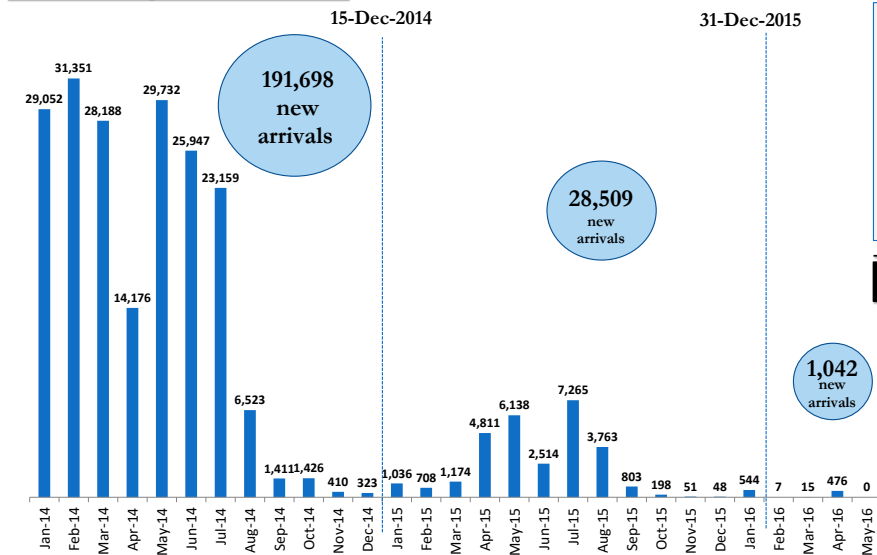

South Sudanese new arrivals in Gambella - Post 15th December 2013 (as of 06-May-2016)

Gambella Region Map

TOTAL ARRIVALS **221,249** PERSONS (*)

AVERAGE ARRIVALS per day since start of 2014 **258** PERSONS

AVERAGE ARRIVALS per day since last week **15** PERSONS

Entry Points	Cumulative total 1 st to 31 st May	Refugees transferred to camps (in May)	New Arrivals awaiting transfers to camps
Pagak	0	0	0
Akobo	0	0	0
Pochalla	0	0	0
Raad	0	0	0
Burbiey	0	0	0
Matar	0	0	0
Addis-Ababa	0	0	0
Wanke	0	0	0
Total	0	0	0

Arrivals by Month

Key Statistics

Arrivals Transfer Statistics

*- This figure does not include the old caseload of 48,805 South Sudanese refugees registered pre 15th December 2013 [Breakdown: Pugnido = 44,466; Okugo = 4,339]