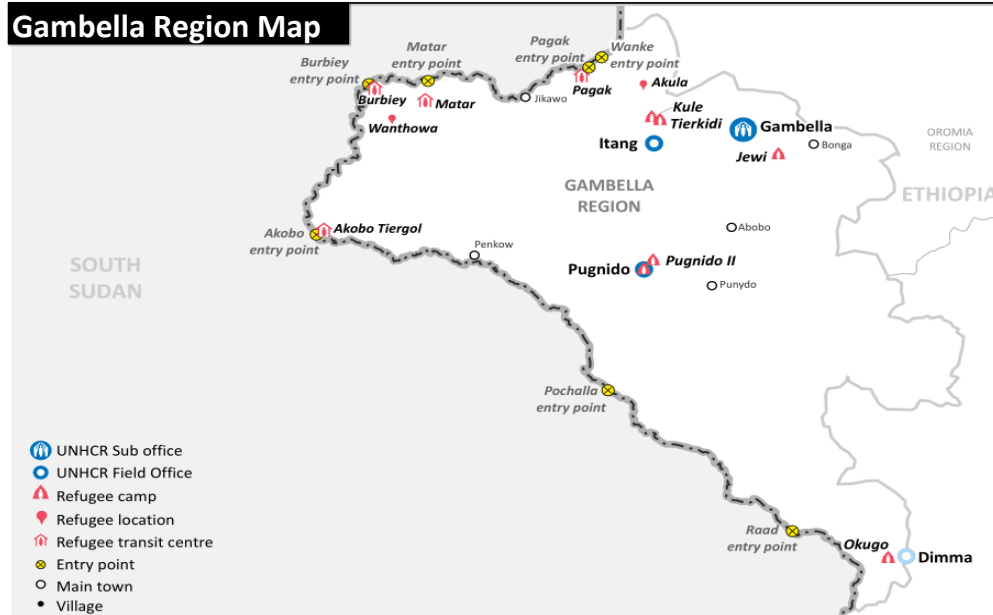

South Sudanese new arrivals in Gambella - Post 15th December 2013 (as of 06-May-2016)

Gambella Region Map

TOTAL ARRIVALS **221,249** PERSONS (*)

AVERAGE ARRIVALS per day since start of 2014 **258** PERSONS

AVERAGE ARRIVALS per day since last week **15** PERSONS

Entry Points	Cumulative total 1 st to 31 st May	Refugees transferred to camps (in May)	New Arrivals awaiting transfers to camps
Pagak	0	0	0
Akobo	0	0	0
Pochalla	0	0	0
Raad	0	0	0
Burbiey	0	0	0
Matar	0	0	0
Addis-Ababa	0	0	0
Wanke	0	0	0
Total	0	0	0

Arrivals by Month

Key Statistics

Arrivals Transfer Statistics

*- This figure does not include the old caseload of 48,805 South Sudanese refugees registered pre 15th December 2013 [Breakdown: Pugnido = 44,466; Okugo = 4,339]

In addition to 221,249 South Sudanese refugees in Gambella region, there are 321 refugees in Addis and 11,174 refugees at the camps in Assosa [Pre 15th Dec 2013 = 6,129; Post 15th Dec 2013 = 5,045]