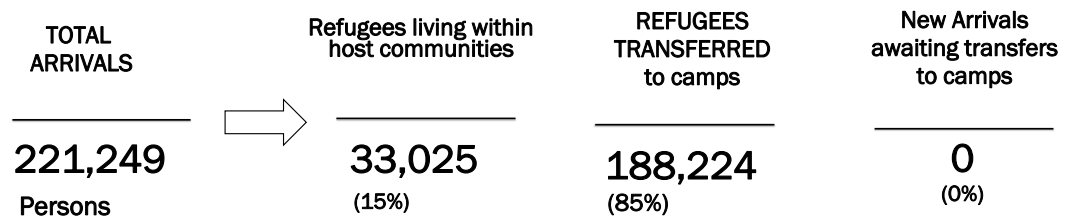

South Sudanese new arrivals in Gambella - Post 15th December 2013 (as of 06-May-2016)

Gambella Region Map

TOTAL ARRIVALS **221,249** PERSONS (*)

AVERAGE ARRIVALS per day since start of 2014 **258** PERSONS

AVERAGE ARRIVALS per day since last week **15** PERSONS

Entry Points	Cumulative total 1 st to 31 st May	Refugees transferred to camps (in May)	New Arrivals awaiting transfers to camps
Pagak	0	0	0
Akobo	0	0	0
Pochalla	0	0	0
Raad	0	0	0
Burbiey	0	0	0
Matar	0	0	0
Addis-Ababa	0	0	0
Wanke	0	0	0
Total	0	0	0

Arrivals by Month

Key Statistics

Arrivals Transfer Statistics

*- This figure does not include the old caseload of 48,805 South Sudanese refugees registered pre 15th December 2013 [Breakdown: Pugnido = 44,466; Okugo = 4,339]