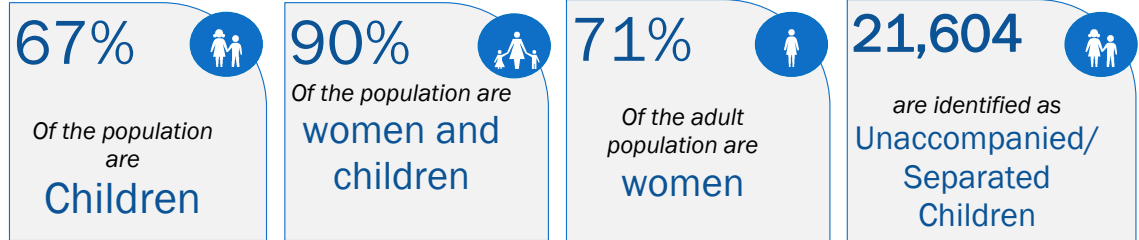

South Sudanese new arrivals in Gambella - Post 15th December 2013 (as of 06-May-2016)

Gambella Region Map

TOTAL ARRIVALS **221,249** PERSONS (*)

AVERAGE ARRIVALS per day since start of 2014 **258** PERSONS

Arrivals by Month

Key Statistics

Arrivals Transfer Statistics

*- This figure does not include the old caseload of 48,805 South Sudanese refugees registered pre 15th December 2013 [Breakdown: Pugnido = 44,466; Okugo = 4,339]