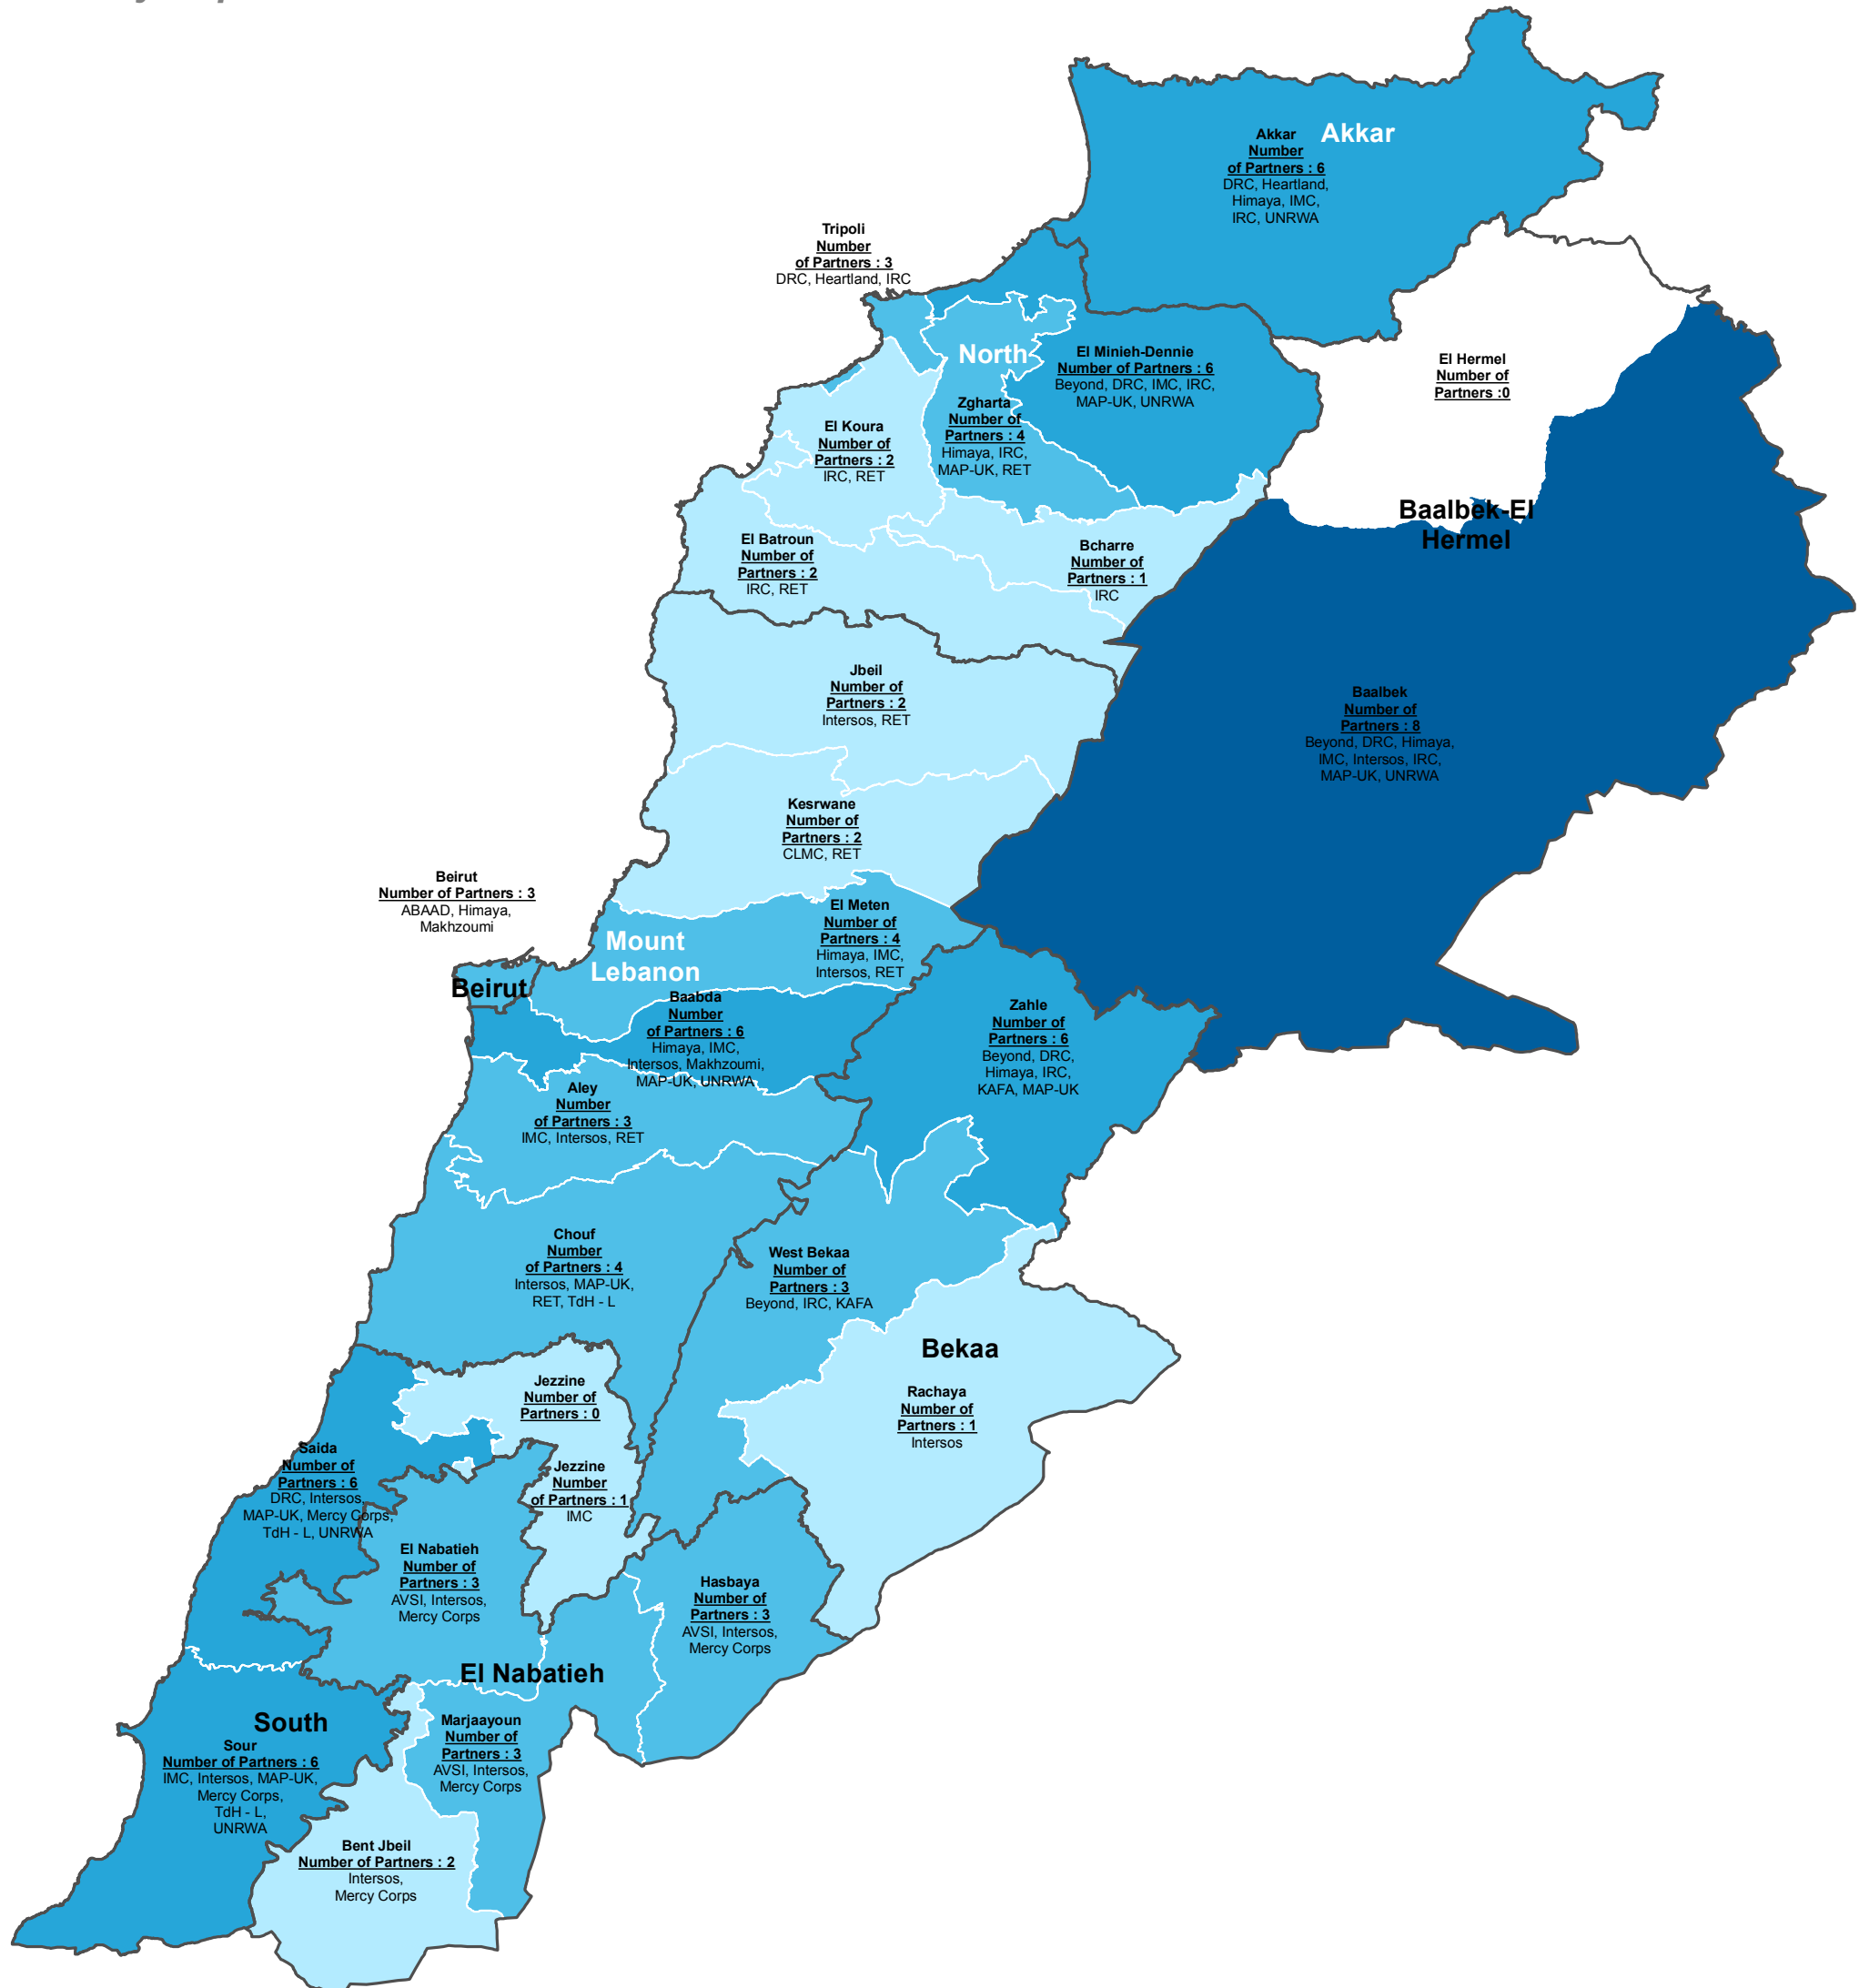

Number of Partners per Caza/District

April to June 2015

*A Total Number of 20 Organizations
Currently Report Their Activities*

Contact Information:

For information about Protection Sector, please contact:
Lorenza Trulli at trulli@unhcr.org
or if you have any inquiry about the map, please contact:
Aung Thu WIN at wina@unhcr.org

Disclaimer:

The boundaries and names shown on this map do not imply official endorsement or acceptance by the United Nations. It does not constitute an official United Nations map. The designations employed and the presentation of material on this map do not imply the expression of any opinion whatsoever on the part of the Secretariat of the United Nations concerning the legal status of any country, territory, city or area or of its authorities, or concerning the delimitation of its frontiers or boundaries.

Legend

- Governorate
- District

Number of partner per district

- 0
- 1-2
- 3-4
- 5-6
- 7-8
- 9-10

Reporting Partners:

ABAAD, AVSI, Beyond, CLMC, DRC, Heartland, Himaya, IMC, Intersos, IRC, KAFA, Makhzoumi, MAP-UK, Mercy Corps, RET, TdH - L, UNFPA, UNHCR, UNICEF, UNRWA