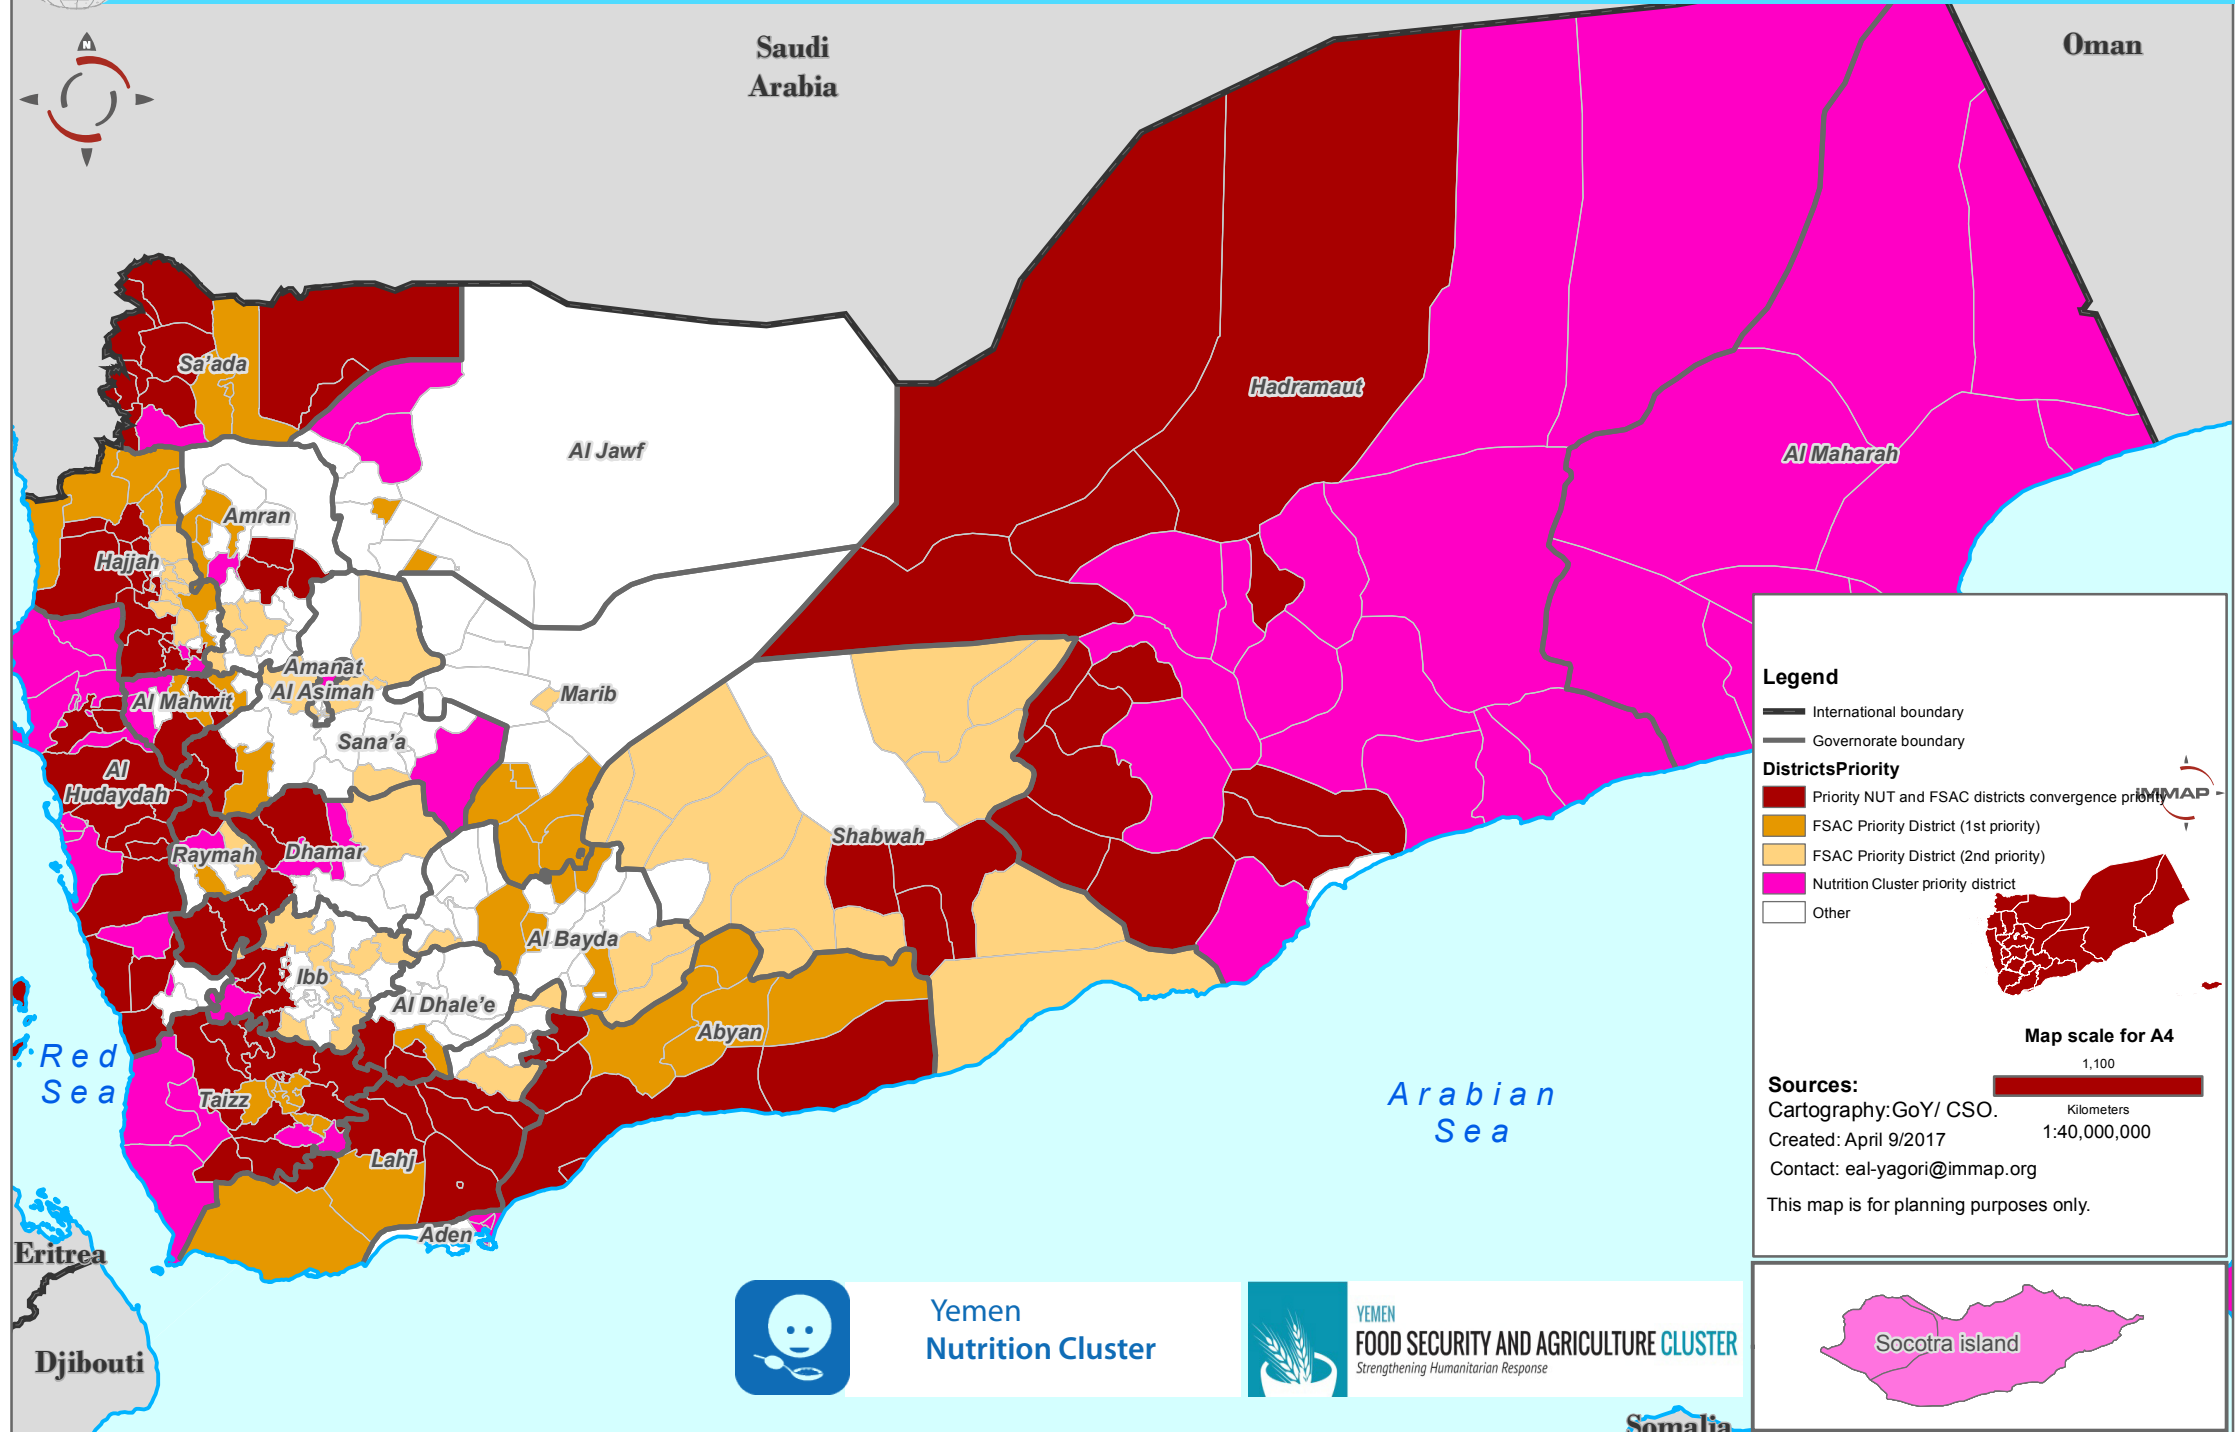

Food Security and Nutrition Cluster priority districts for 2017 YHRP

Legend

- International boundary
- Governorate boundary

Districts Priority

- Priority NUT and FSAC districts convergence priority
- FSAC Priority District (1st priority)
- FSAC Priority District (2nd priority)
- Nutrition Cluster priority district
- Other

Map scale for A4

1,100 Kilometers
1:40,000,000

Sources:
Cartography: GoY/ CSO.
Created: April 9/2017
Contact: eal-yagori@immap.org
This map is for planning purposes only.

Yemen Nutrition Cluster

YEMEN FOOD SECURITY AND AGRICULTURE CLUSTER
Strengthening Humanitarian Response