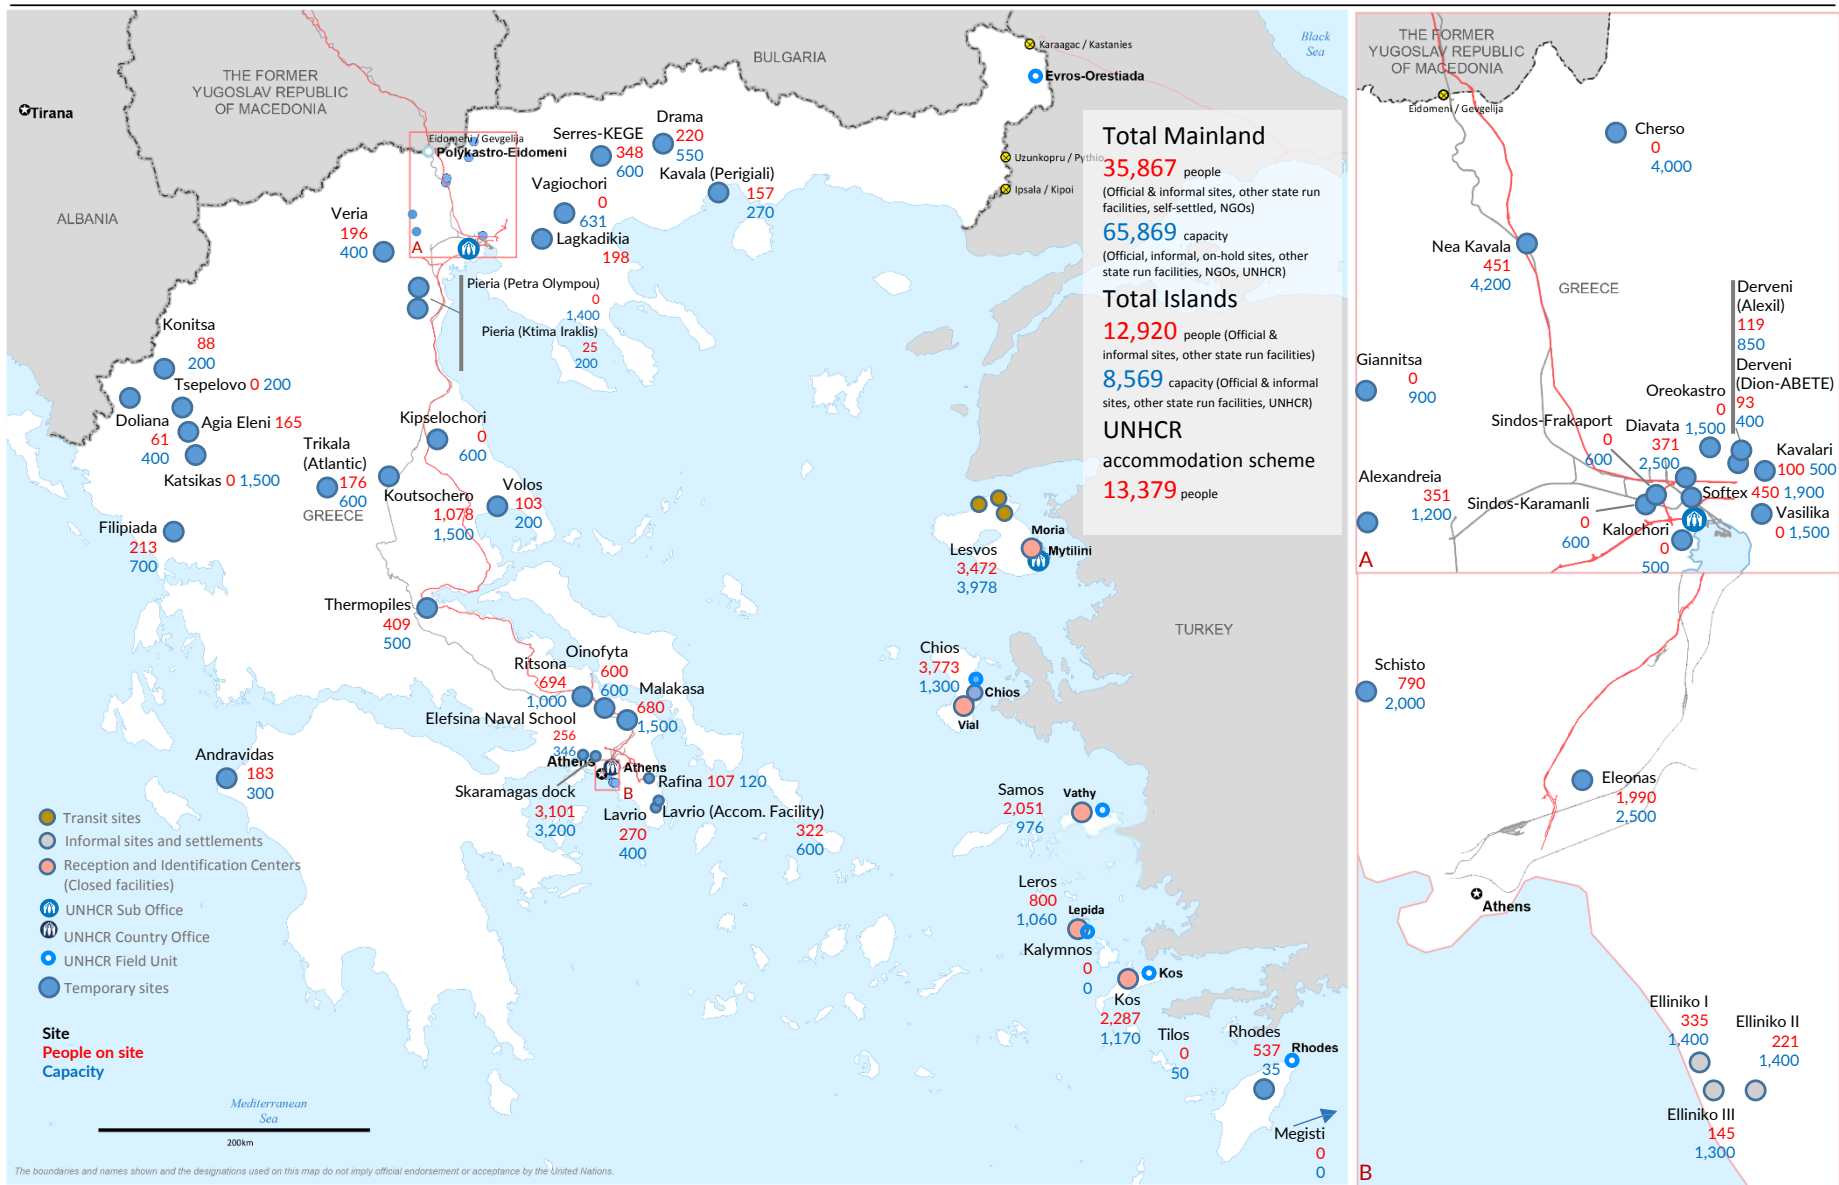

# Europe Refugee Emergency

Daily map indicating capacity and occupancy (Governmental figures)

As of 23 May 2017 08:00 a.m. EET

Presence and capacity are based on Governmental figures from the Coordination Centre for the Management of the Refugee Crisis, as of 23/05/2017 10:00 a.m. Eastern European Time. Online map with additional information: <http://www.unhcr.gr/sites>