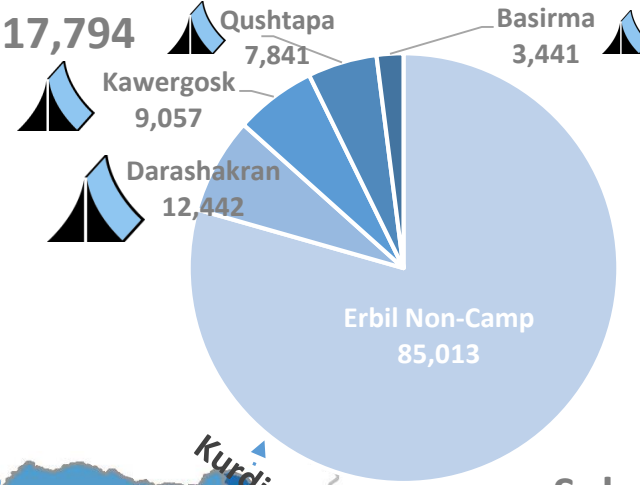

Iraq: Syrian Refugee stats and locations, 31 May 2017

Total: 241,406 persons (79171 households)

Population in Camps and non-Camps: about 38% (91382 persons) live in 9 camps & 62% (150,024 persons) in non-camp/urban areas

Locations: 96.57% (233,120 persons) live in Kurdistan Region-Iraq (KR-I) including the 9 camps, 03.43 % (8286 persons) live in other locations in Iraq

Duhok 83,839

Erbil 117,794

Sulaymaniyah 31,484

irqerbim@unhcr.org

Data Source: Registration Unit, UNHCR Erbil, Kurdistan Region-Iraq
 Disclaimer: The boundaries and names shown and the designations used on this map do not imply official endorsement or acceptance by the United Nations.