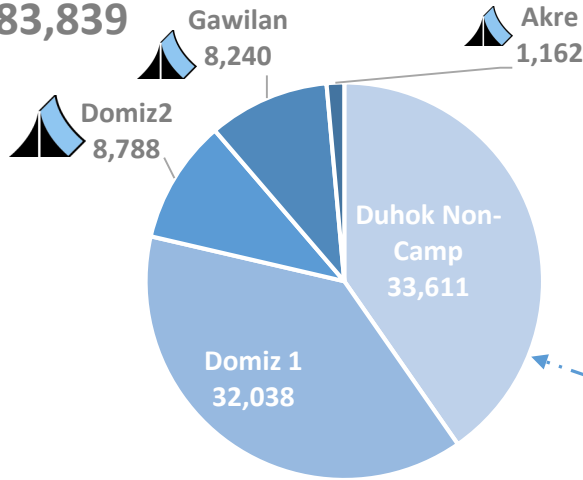

Iraq: Syrian Refugee stats and locations, 31 May 2017

Total: 241,406 persons (79171 households)

Population in Camps and non-Camps: about 38% (91382 persons) live in 9 camps & 62% (150,024 persons) in non-camp/urban areas

Locations: 96.57% (233,120 persons) live in Kurdistan Region-Iraq (KR-I) including the 9 camps, 03.43 % (8286 persons) live in other locations in Iraq

Duhok 83,839

Erbil 117,794

Sulaymaniyah 31,484

irqerbim@unhcr.org