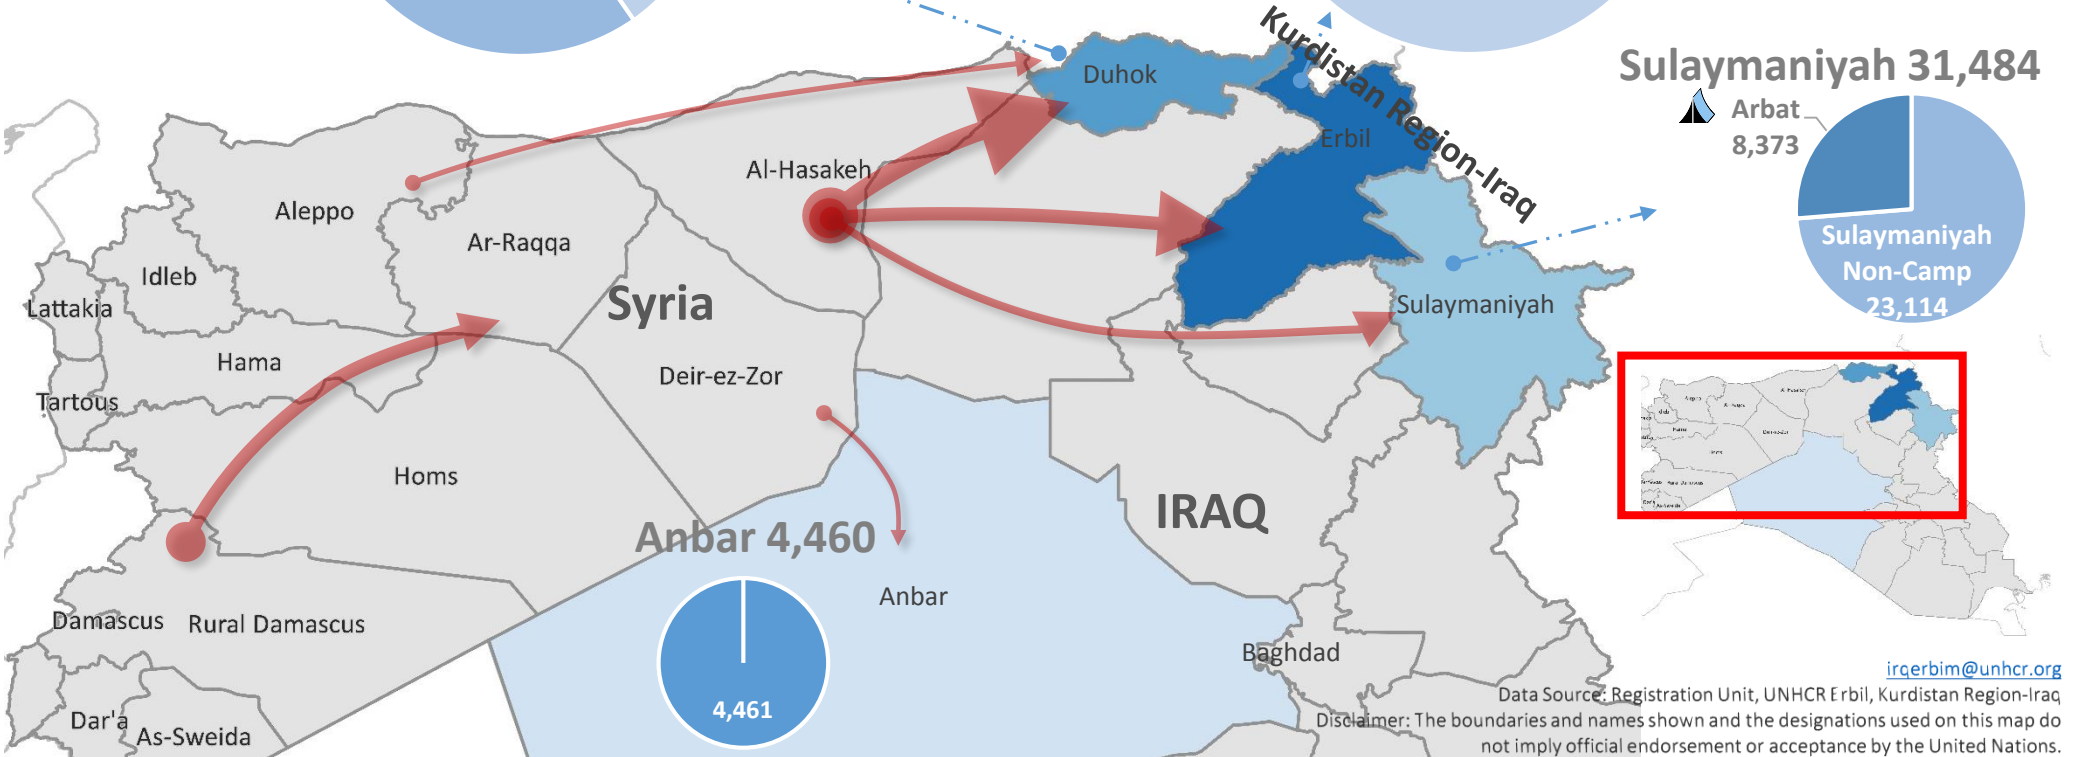

Iraq: Syrian Refugee stats and locations, 31 May 2017

Total: 241,406 persons (79171 households)

Population in Camps and non-Camps: about 38% (91382 persons) live in 9 camps & 62% (150,024 persons) in non-camp/urban areas

Locations: 96.57% (233,120 persons) live in Kurdistan Region-Iraq (KR-I) including the 9 camps, 03.43 % (8286 persons) live in other locations in Iraq

Duhok 83,839

Erbil 117,794

Sulaymaniyah 31,484

irqerbim@unhcr.org

Data Source: Registration Unit, UNHCR Erbil, Kurdistan Region-Iraq
 Disclaimer: The boundaries and names shown and the designations used on this map do not imply official endorsement or acceptance by the United Nations.