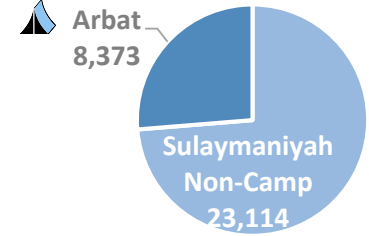

Iraq: Syrian Refugee stats and locations, 31 May 2017

Total: 241,406 persons (79171 households)

Population in Camps and non-Camps: about 38% (91382 persons) live in 9 camps & 62% (150,024 persons) in non-camp/urban areas

Locations: 96.57% (233,120 persons) live in Kurdistan Region-Iraq (KR-I) including the 9 camps, 03.43 % (8286 persons) live in other locations in Iraq

Duhok 83,839

Erbil 117,794

Sulaymaniyah 31,484

irqerbim@unhcr.org