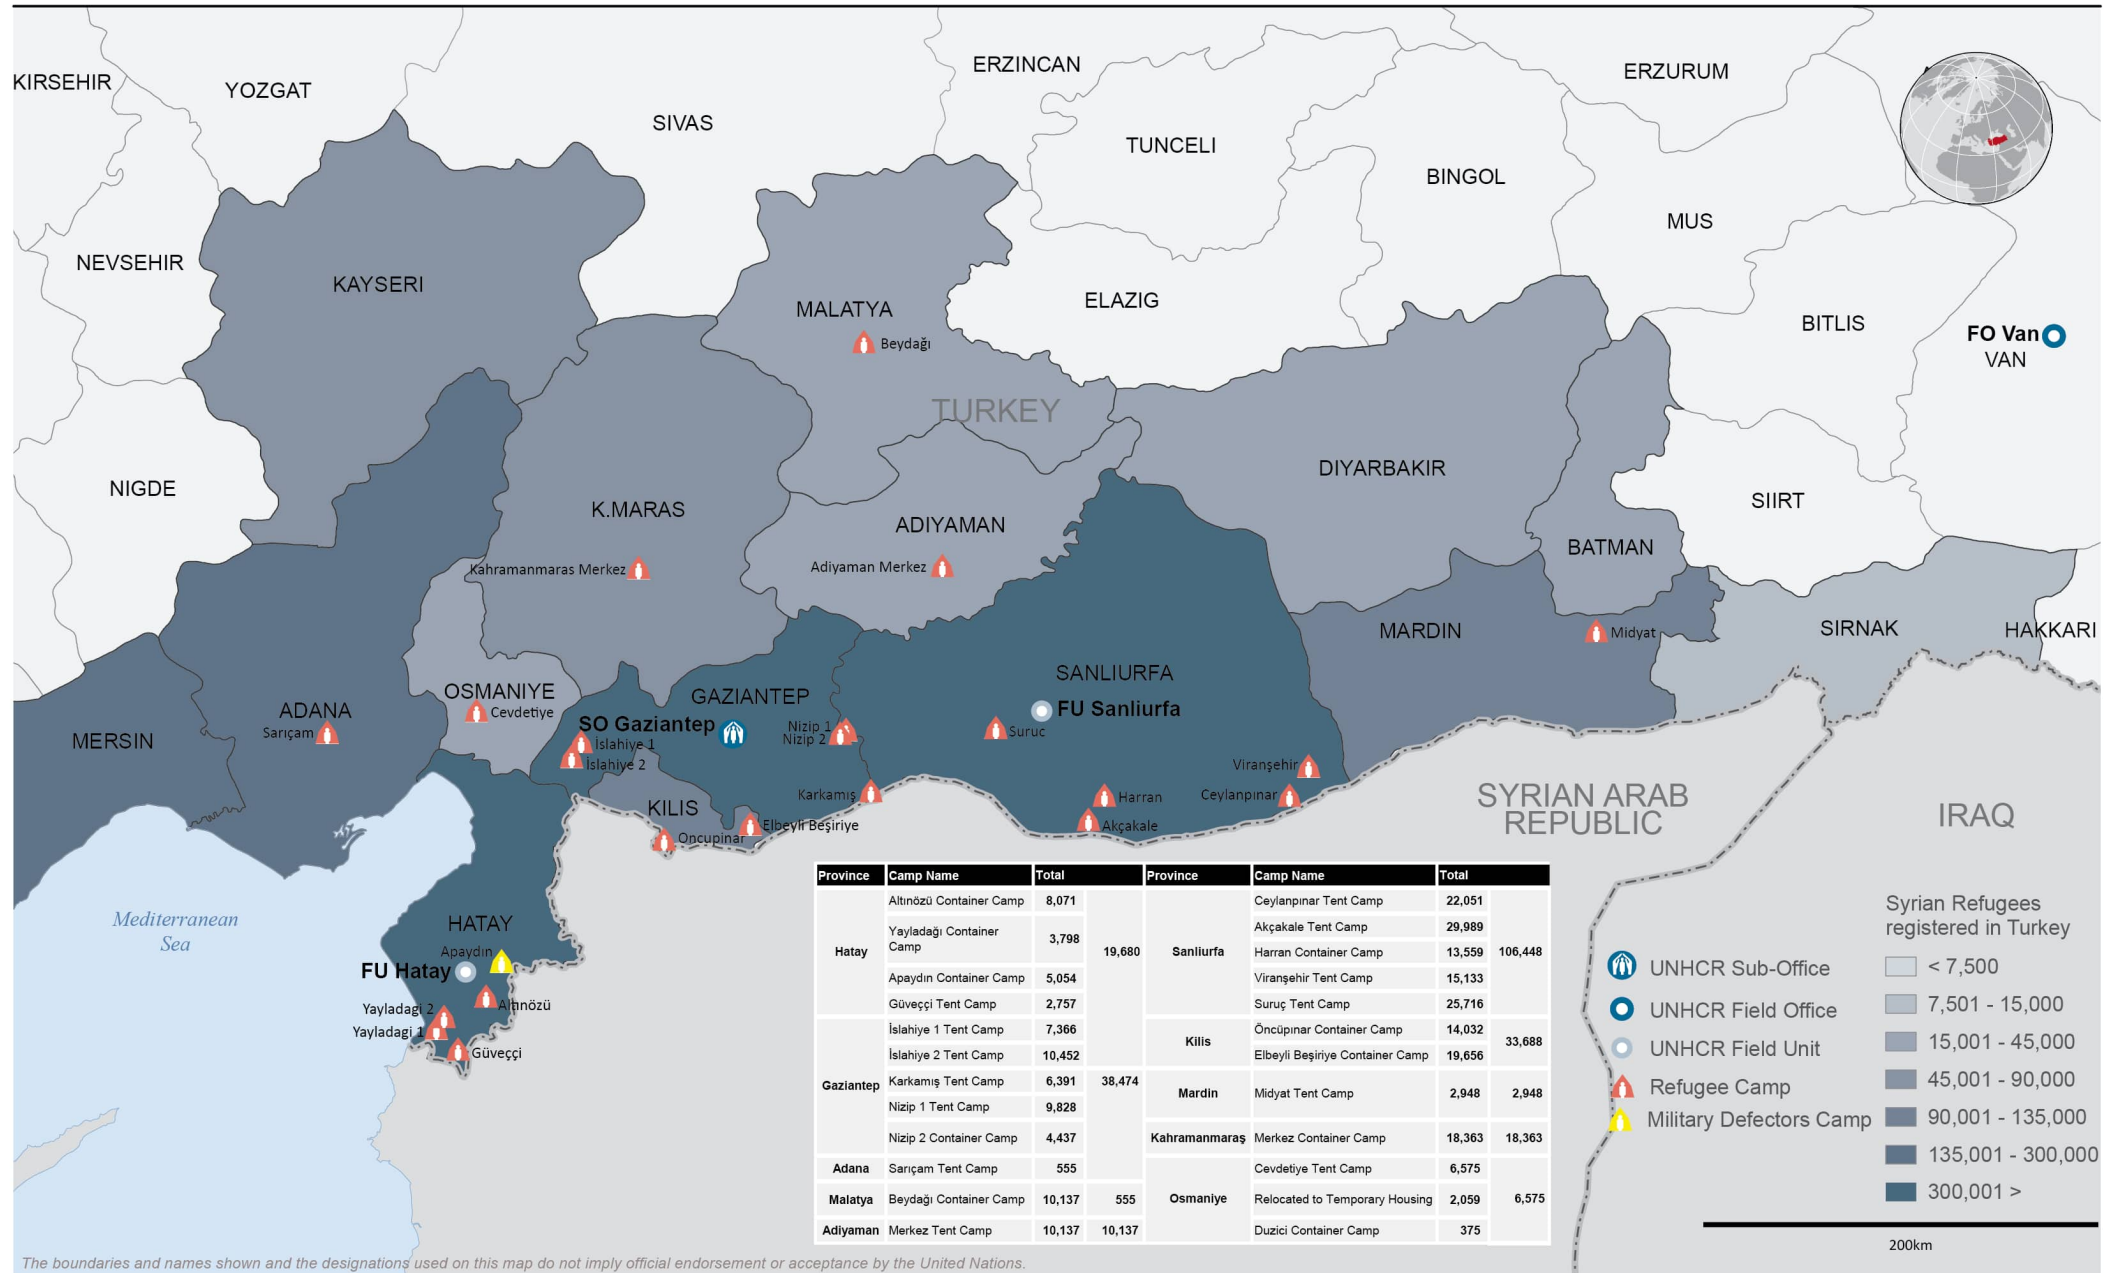

Turkey

Syrian Refugee Camps and Provincial Breakdown of Syrian Refugees Registered in South East Turkey

as of 22 May 2017

For External Use **UNHCR**
The UN Refugee Agency

The boundaries and names shown and the designations used on this map do not imply official endorsement or acceptance by the United Nations.