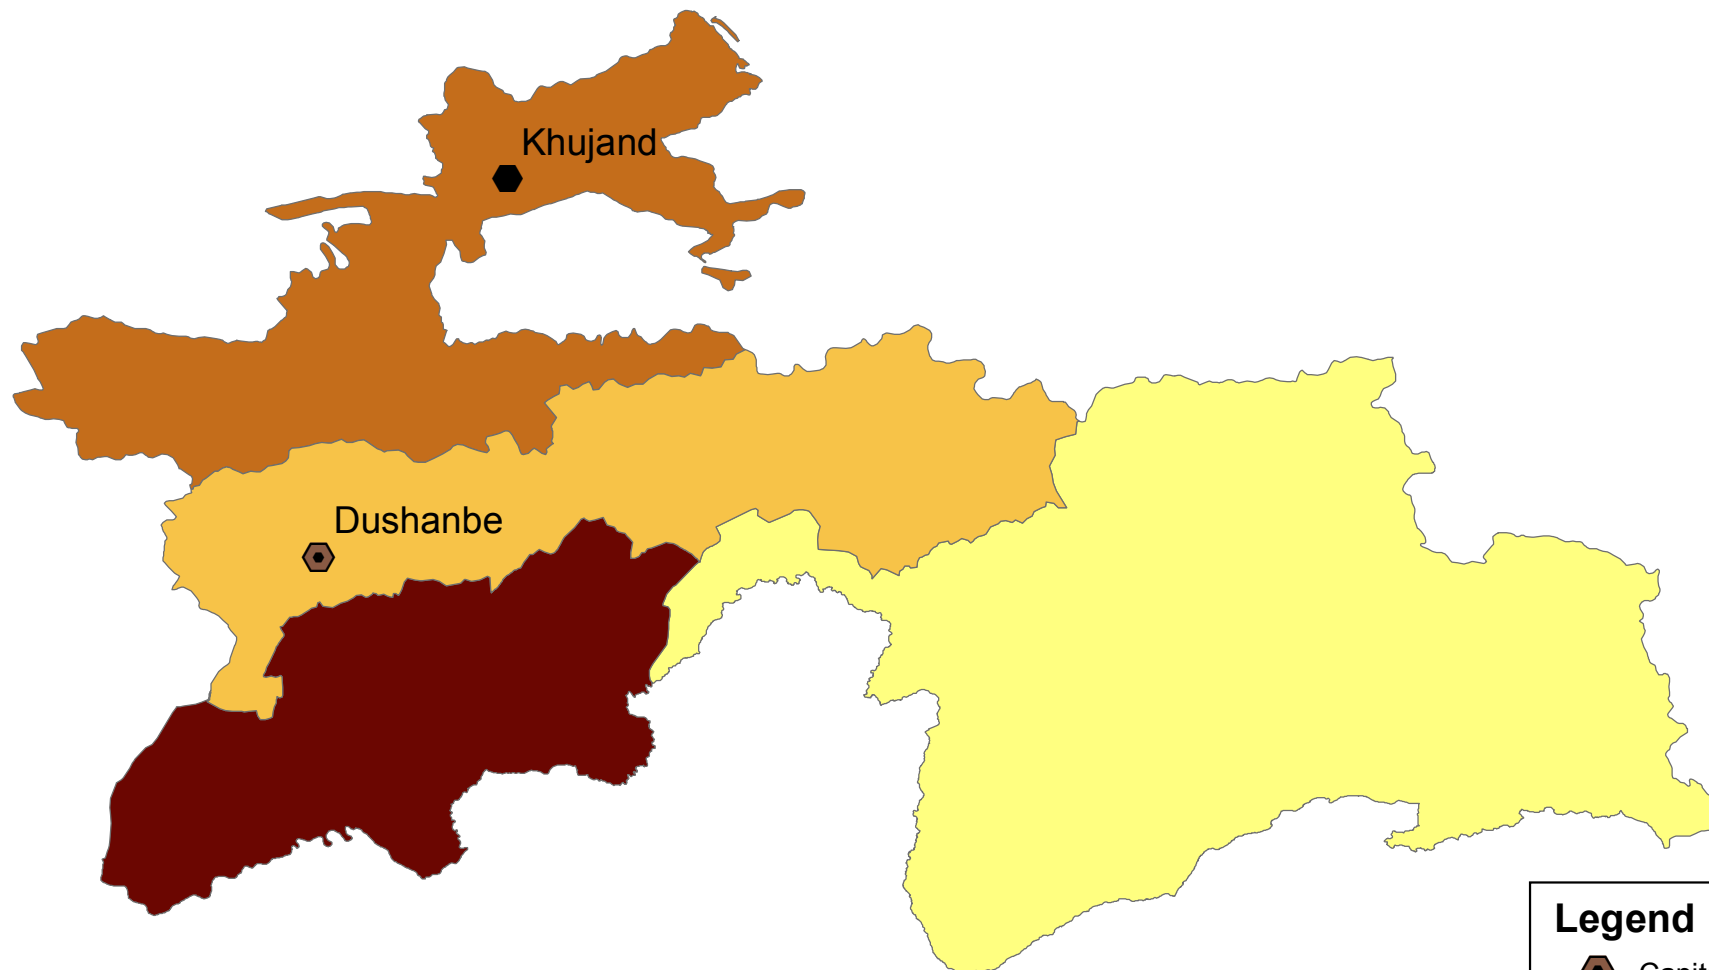

# Tajikistan - population density

16 December 2009

OCHA

Sub-regional office Central Asia

## Legend

-  Capital
-  Major City

## Population Density Inhabitants/km<sup>2</sup>

-  < 5
-  6 - 75
-  76 - 100
-  100 <

This map was created by OCHA Central Asia with statistics from the State Statistical Committee of the Tajik Republic.

Note! The population of Tashkent has been excluded from the population density map.

**Disclaimer:** The designations employed and the presentation of material on this map do not imply the expression of any opinion whatsoever on the part of the Secretariat of the United Nations concerning the legal status of any country, territory, city or area or of its authorities, or concerning the delimitation of its frontiers or boundaries.