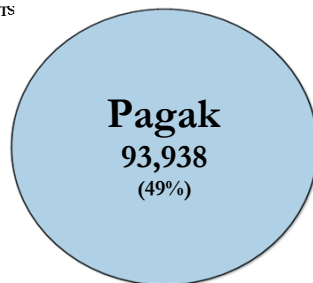

Gambella Region Map

TOTAL ARRIVALS

190,820*
persons

AVERAGE ARRIVALS per day since start of 2014

647
persons

AVERAGE ARRIVALS per day since last week

92
persons

Breakdown by entry points

New ARRIVALS BY ENTRY POINTS

TOTAL ARRIVALS
190,820
persons

Arrivals by Month

Arrivals Relocation Statistics

TOTAL ARRIVALS
190,820
Persons

Missing for Relocation
 12,353**
(6%)

TOTAL RELOCATED to camps
157,570
(83%)