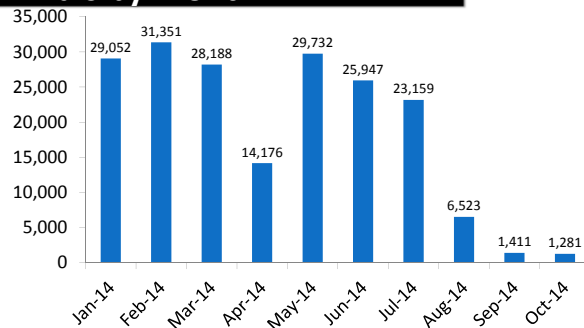

Gambella Region Map

TOTAL ARRIVALS

190,820*
persons

AVERAGE ARRIVALS per day since start of 2014

647
persons

AVERAGE ARRIVALS per day since last week

92
persons

Breakdown by entry points

New ARRIVALS BY ENTRY POINTS

TOTAL ARRIVALS
190,820
persons

Arrivals by Month

Arrivals Relocation Statistics

TOTAL ARRIVALS
190,820
Persons

Missing for Relocation
 12,353**
(6%)

TOTAL RELOCATED to camps
157,570
(83%)