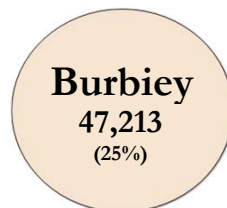

Breakdown by entry points

New ARRIVALS BY ENTRY POINTS

TOTAL ARRIVALS
190,820
persons