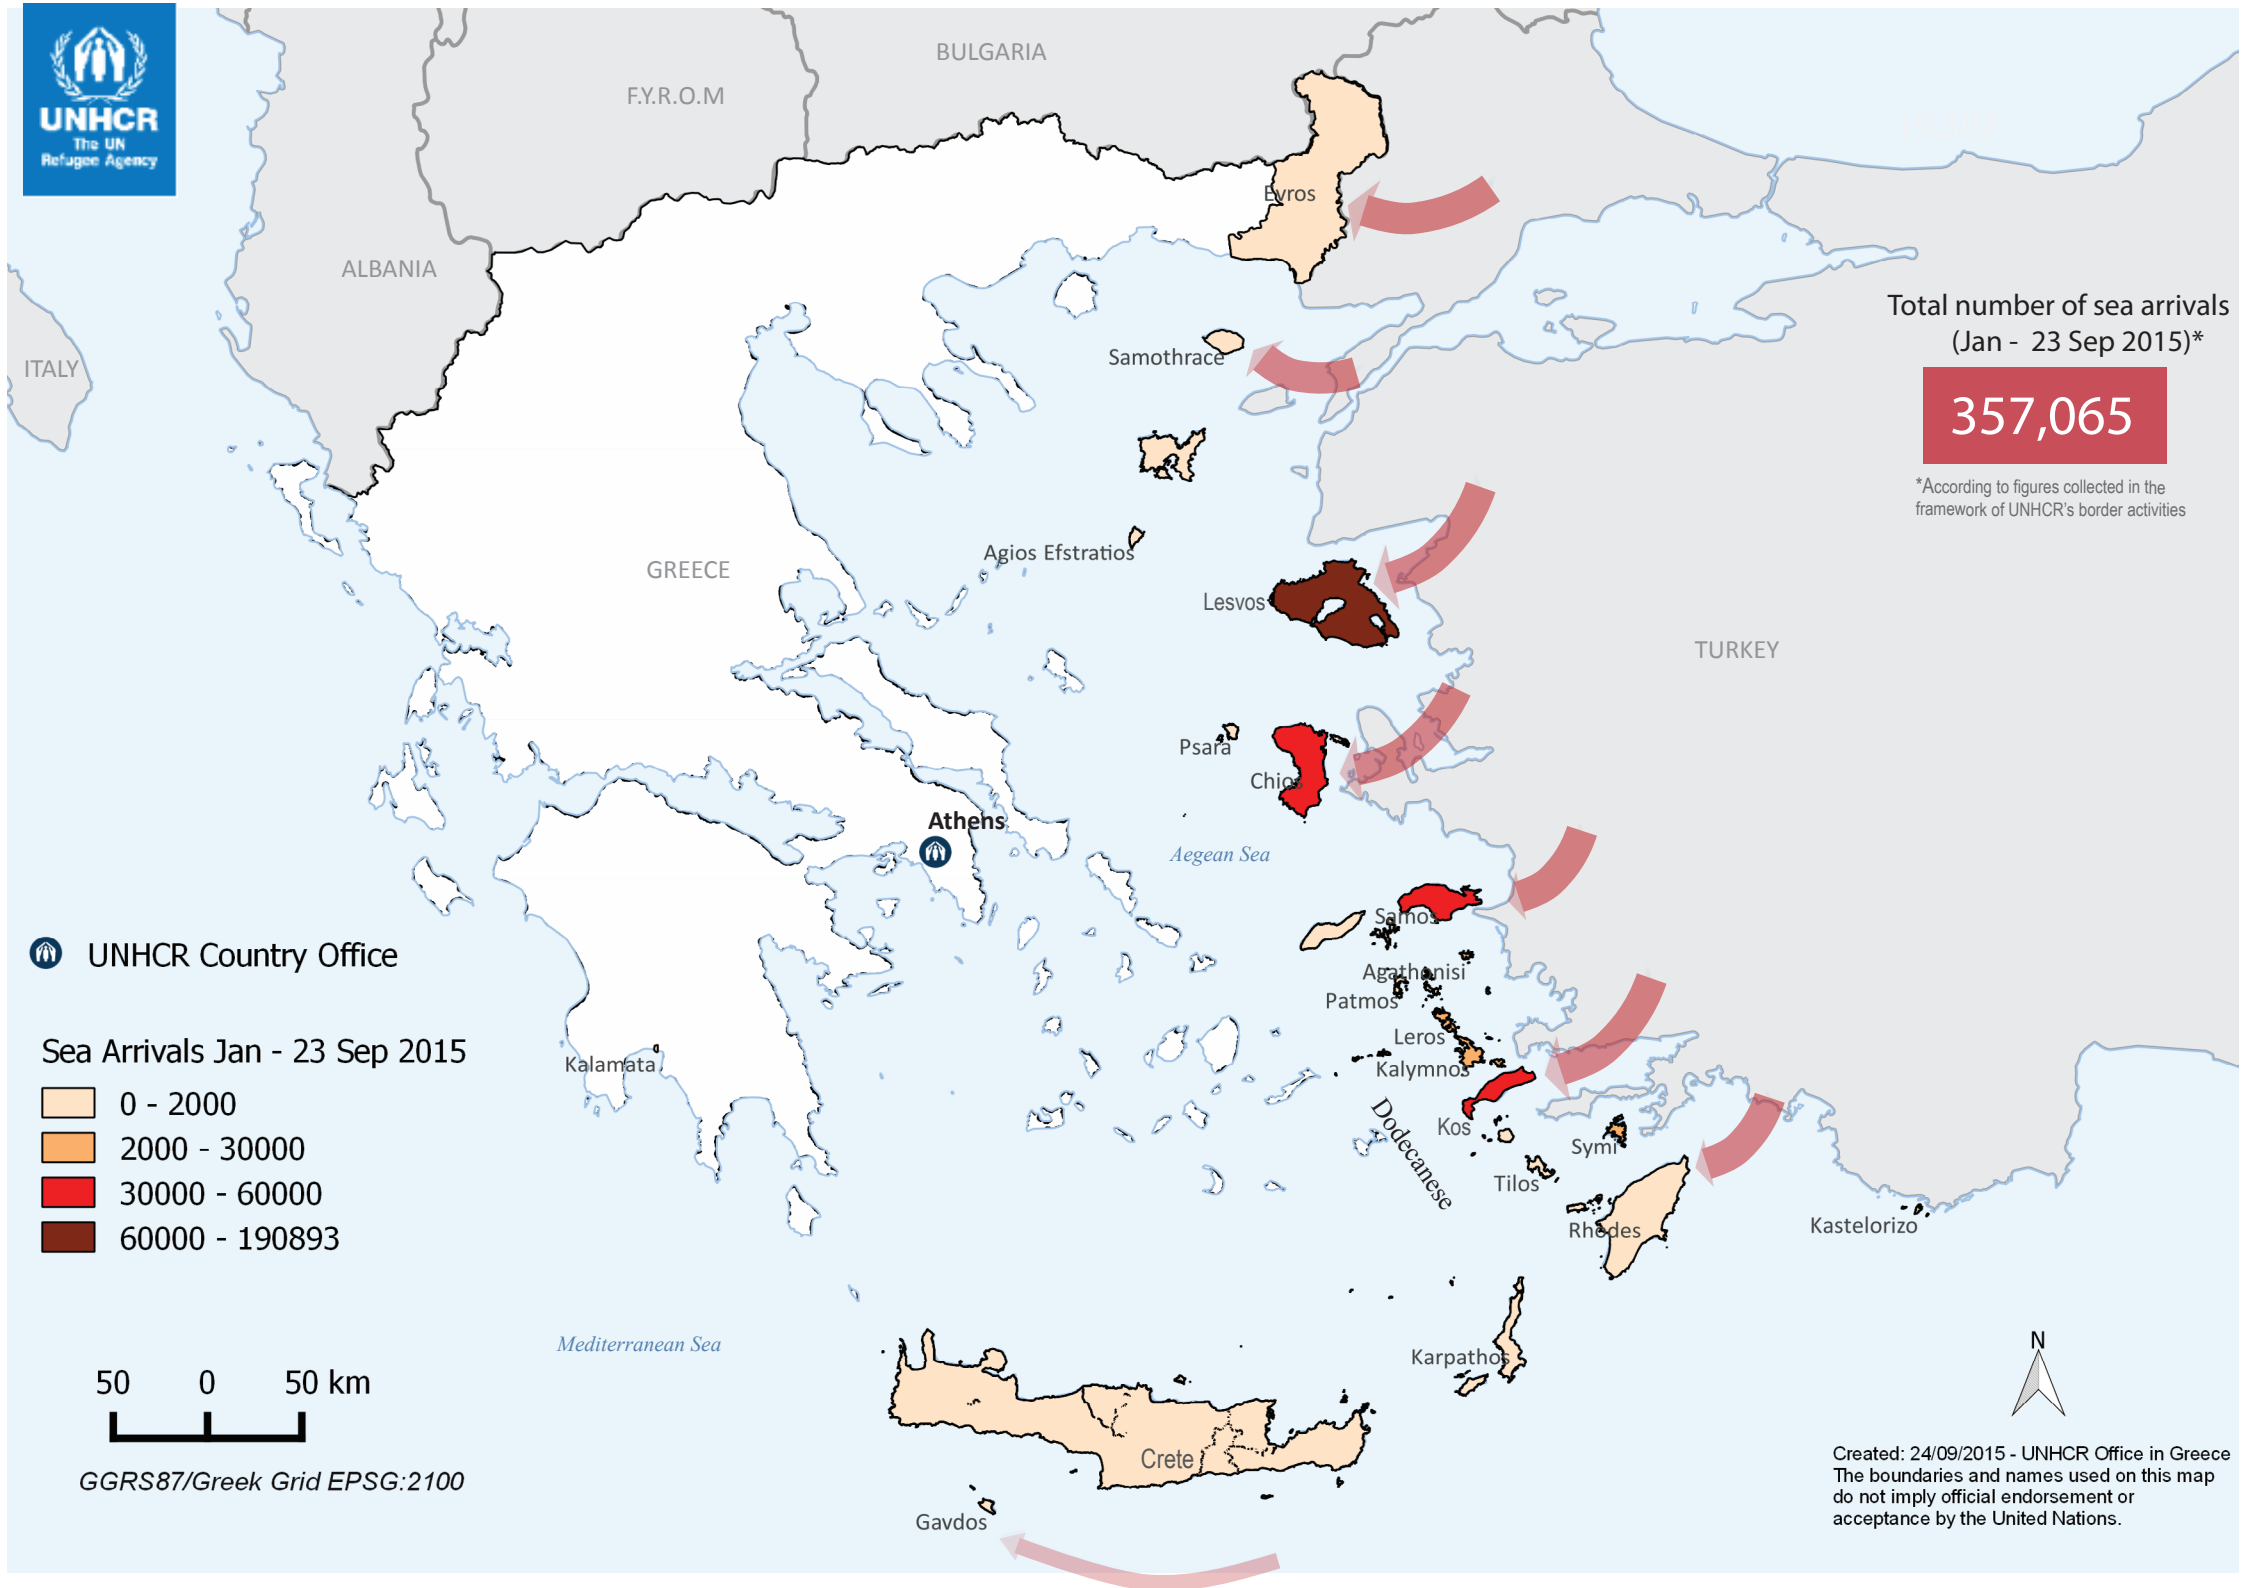

UNHCR
The UN
Refugee Agency

Total number of sea arrivals
(Jan - 23 Sep 2015)*

357,065

*According to figures collected in the framework of UNHCR's border activities

UNHCR Country Office

Sea Arrivals Jan - 23 Sep 2015

- 0 - 2000
- 2000 - 30000
- 30000 - 60000
- 60000 - 190893

GGRS87/Greek Grid EPSG:2100

Created: 24/09/2015 - UNHCR Office in Greece
The boundaries and names used on this map do not imply official endorsement or acceptance by the United Nations.