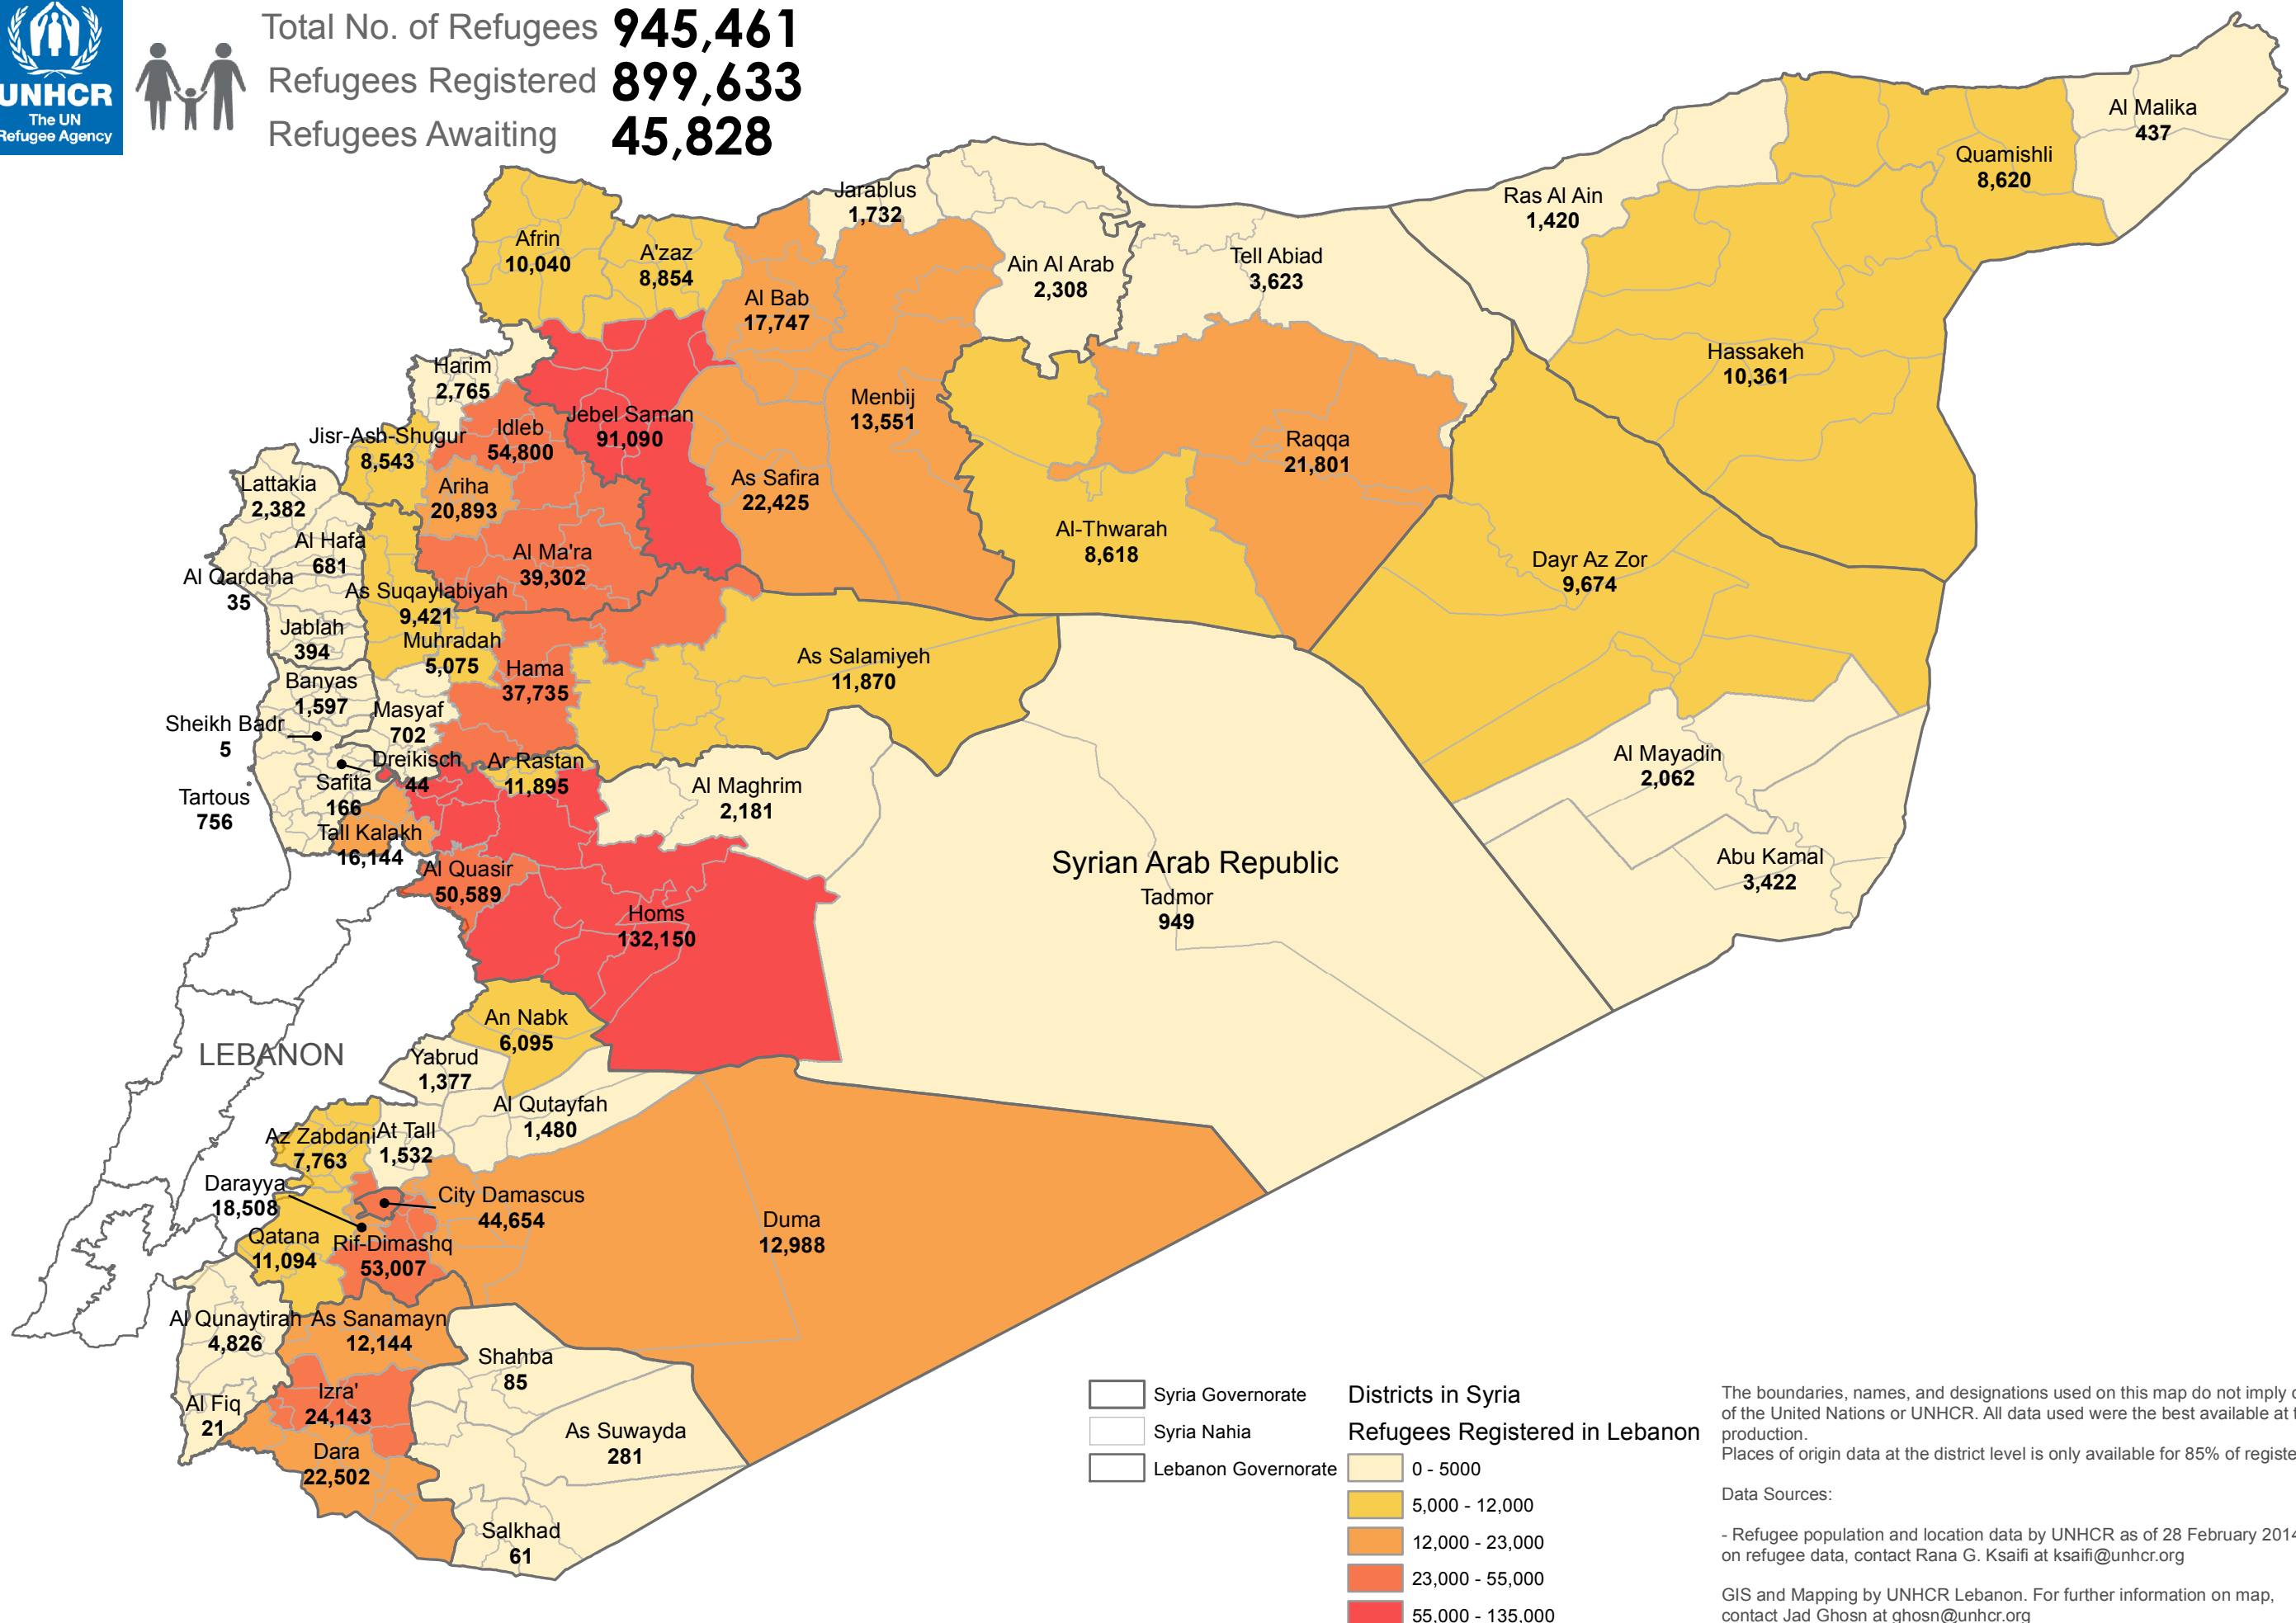

SYRIA REFUGEE RESPONSE

LEBANON: Places of Origin of Syrian Refugees Registered in Lebanon

28 Feb 2014

UNHCR Lebanon -
Beirut Country Office

Total No. of Refugees **945,461**
 Refugees Registered **899,633**
 Refugees Awaiting **45,828**

The boundaries, names, and designations used on this map do not imply official endorsement of the United Nations or UNHCR. All data used were the best available at the time of map production. Places of origin data at the district level is only available for 85% of registered Syrian refugees.

Data Sources:

- Refugee population and location data by UNHCR as of 28 February 2014. For more information on refugee data, contact Rana G. Ksaifi at ksaifi@unhcr.org
- GIS and Mapping by UNHCR Lebanon. For further information on map, contact Jad Ghosn at ghosn@unhcr.org