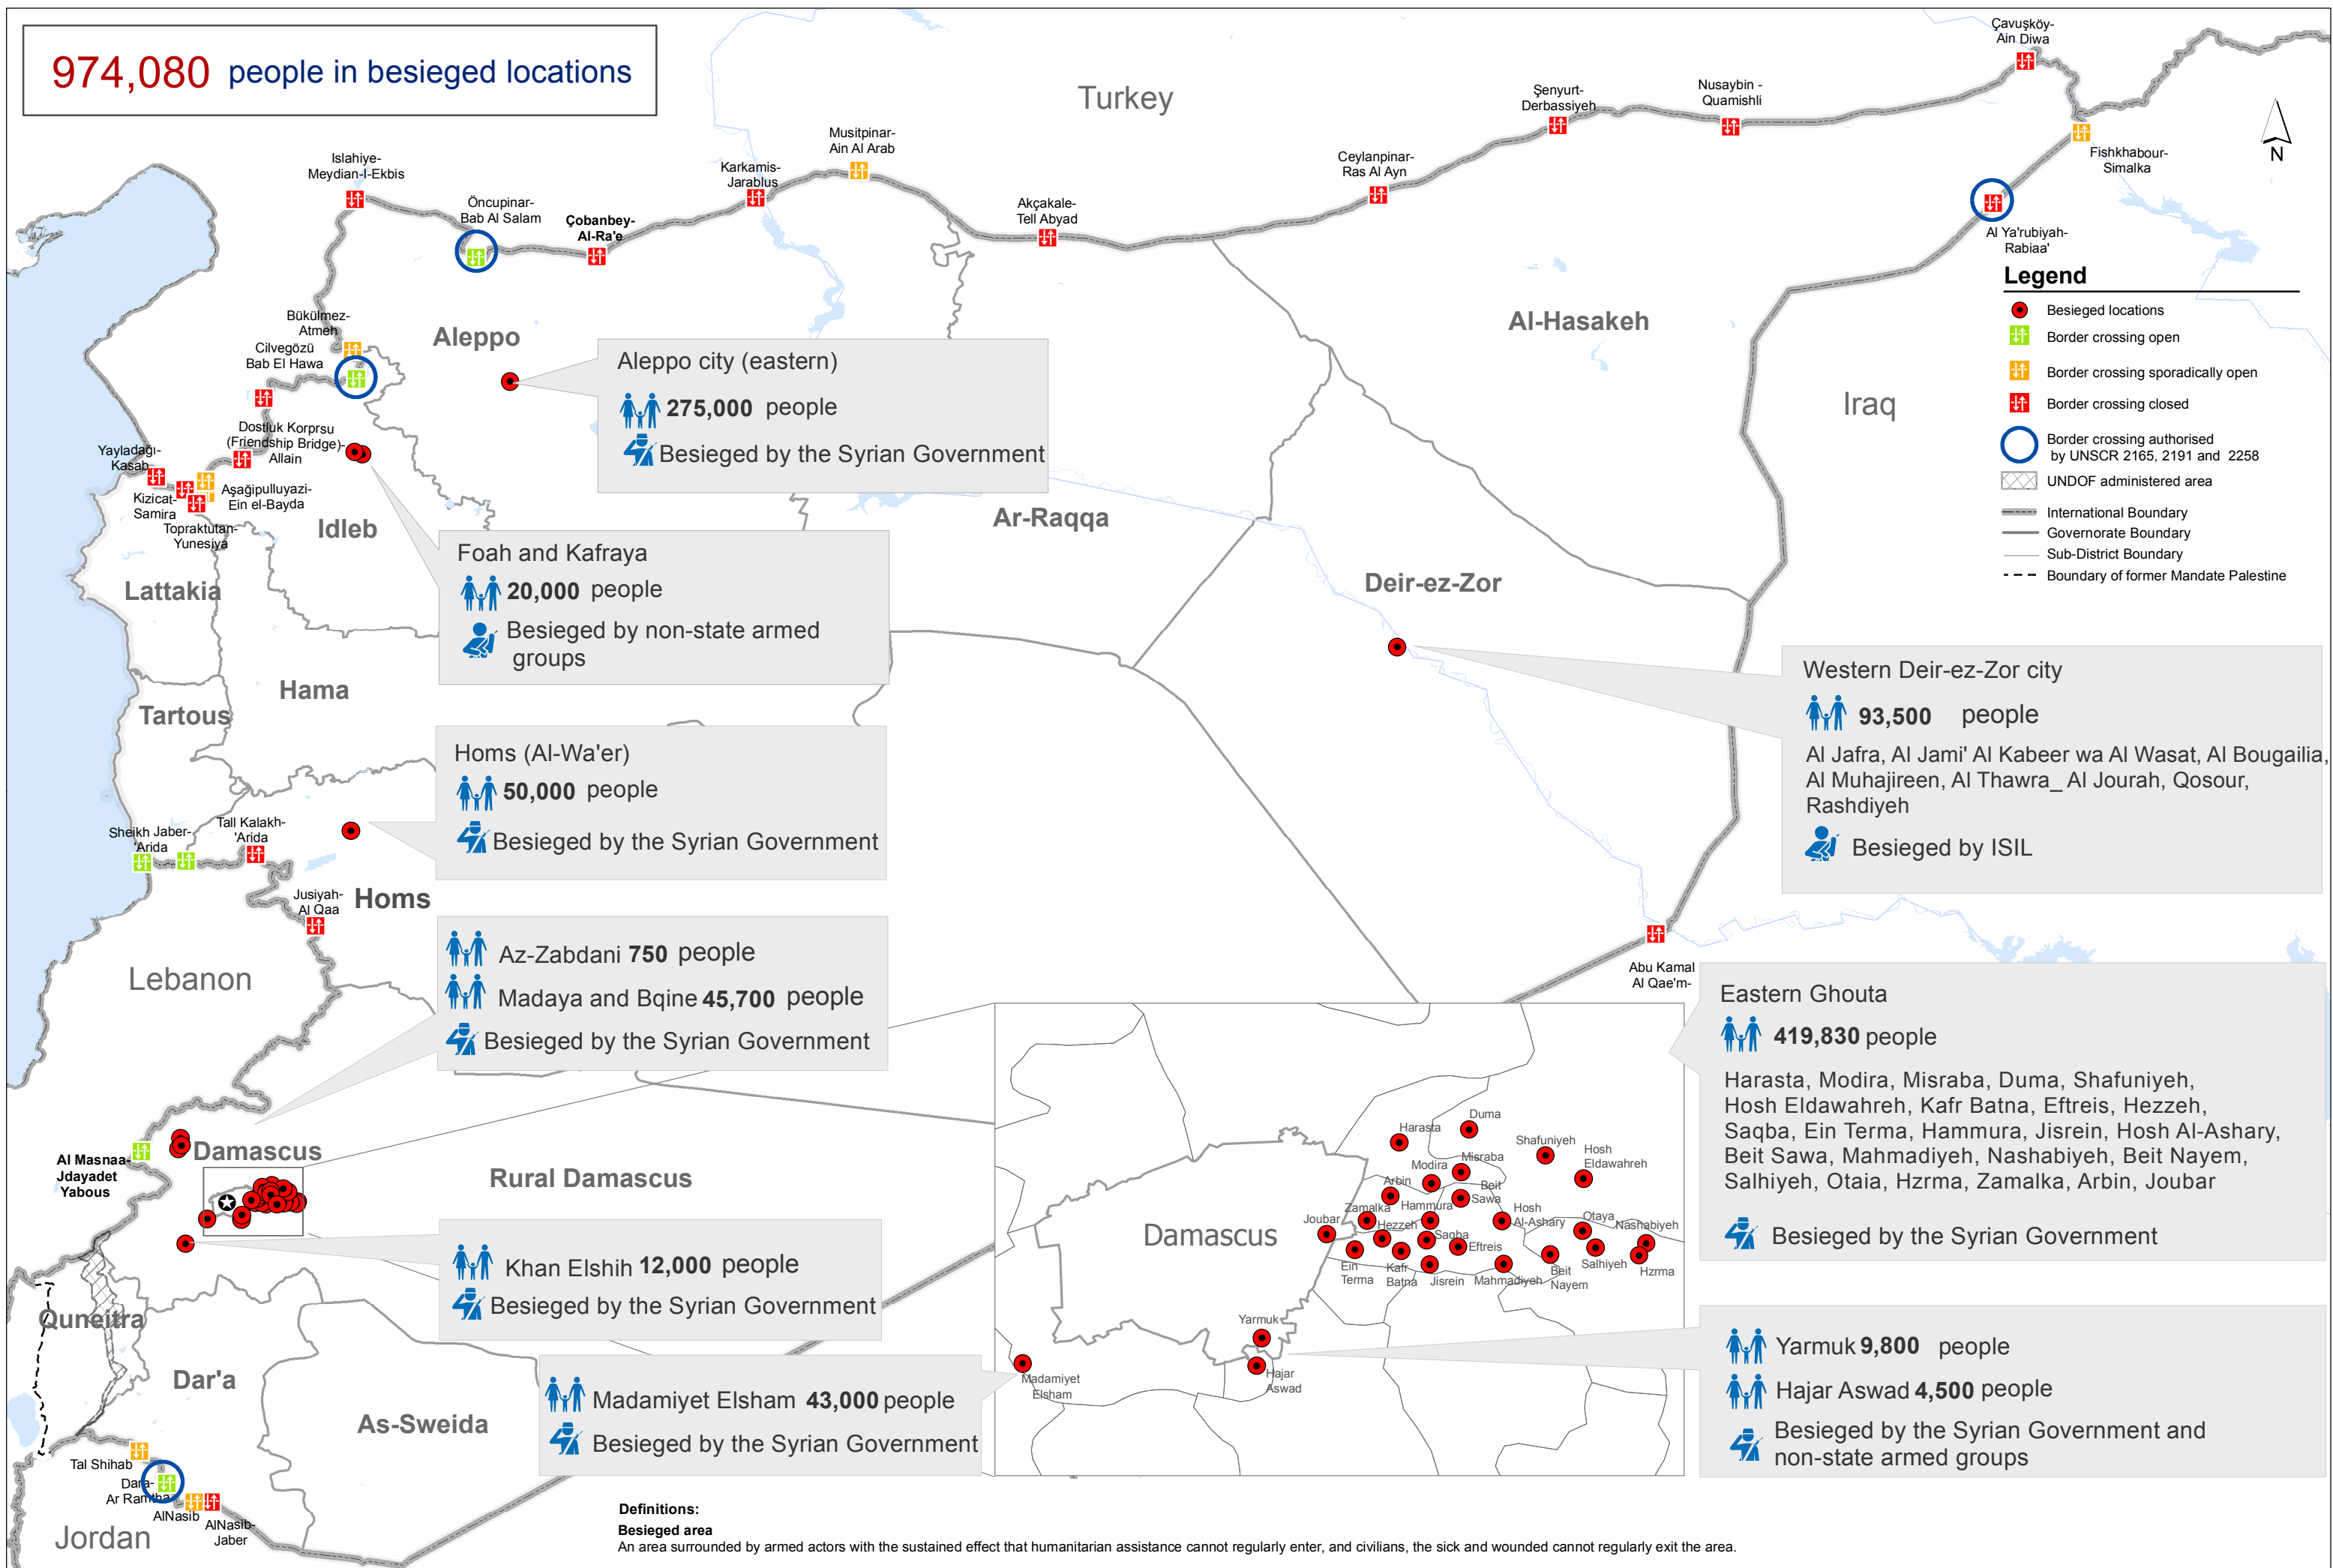

974,080 people in besieged locations

Legend

- Besieged locations
- ⊞ Border crossing open
- ⊞ Border crossing sporadically open
- ⊞ Border crossing closed
- Border crossing authorised by UNSCR 2165, 2191 and 2258
- ⊞ UNDOF administered area
- International Boundary
- Governorate Boundary
- Sub-District Boundary
- - - Boundary of former Mandate Palestine

Definitions:
Besieged area: An area surrounded by armed actors with the sustained effect that humanitarian assistance cannot regularly enter, and civilians, the sick and wounded cannot regularly exit the area.