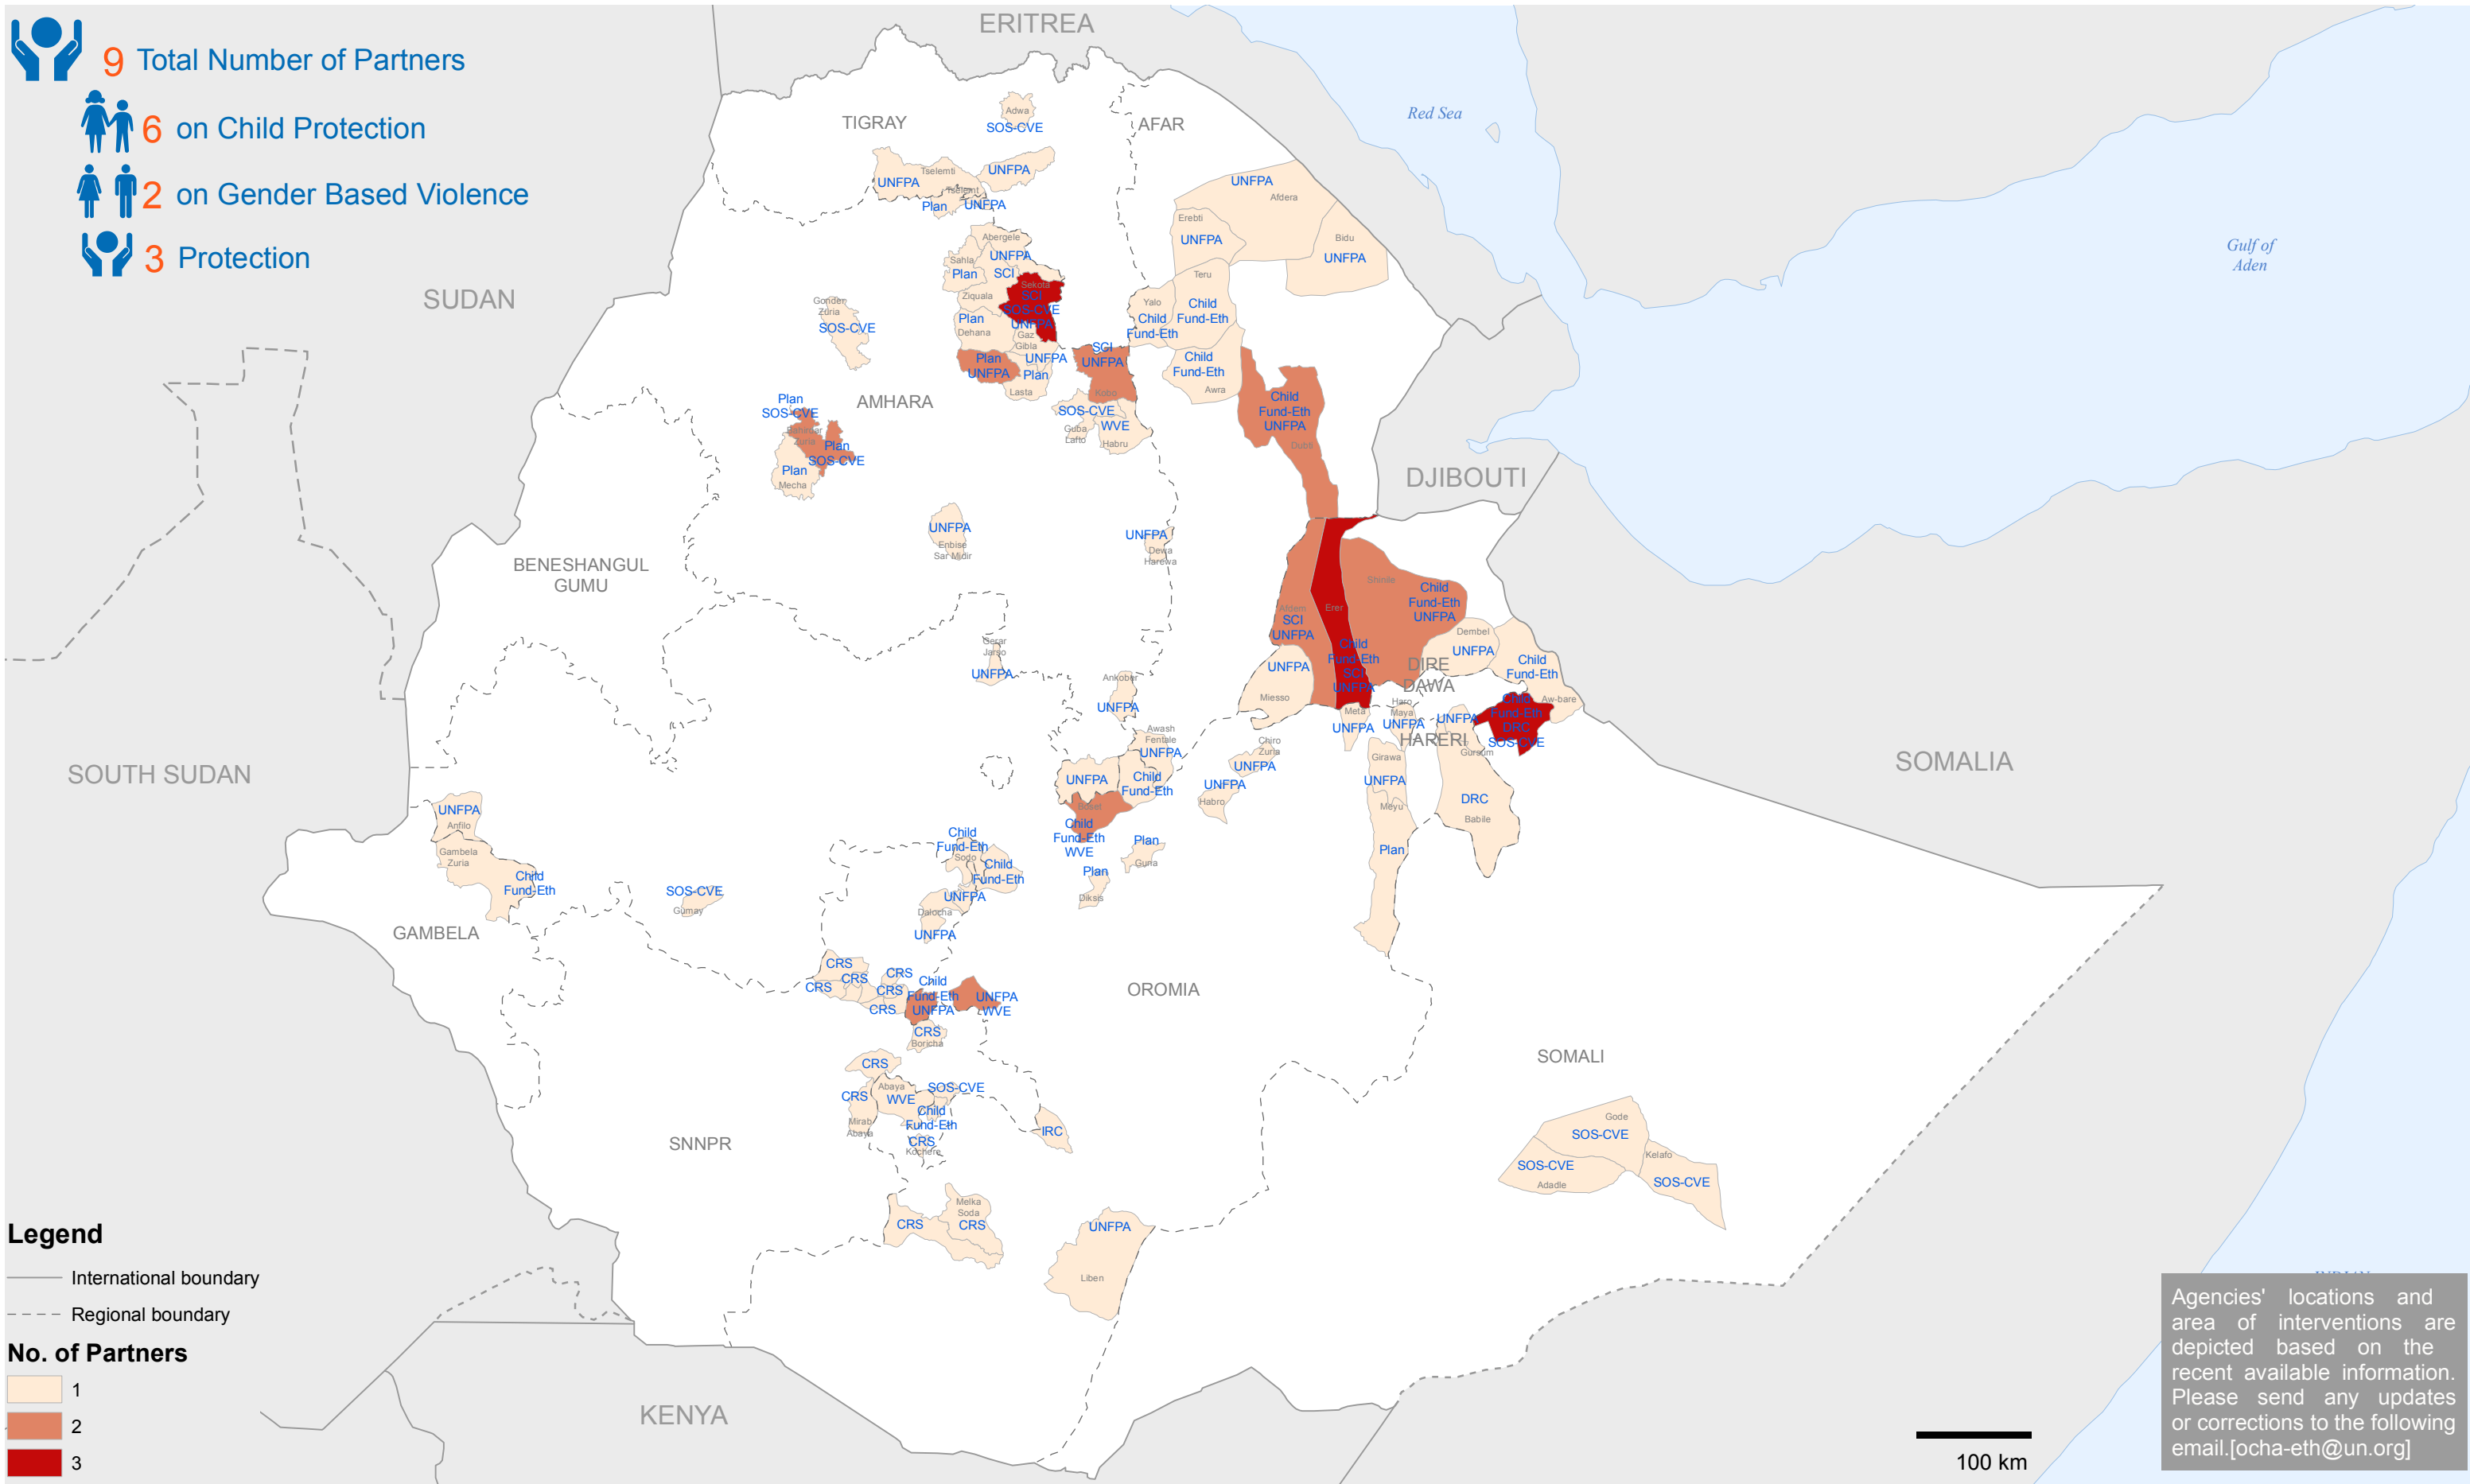

- 9 Total Number of Partners
- 6 on Child Protection
- 2 on Gender Based Violence
- 3 Protection

Legend

- International boundary
- - - Regional boundary

No. of Partners

- 1
- 2
- 3

Agencies' locations and area of interventions are depicted based on the recent available information. Please send any updates or corrections to the following email. [ocha-eth@un.org]

Region	Organization	Implementing Partner(s)	Organization Type
Afar	Islamic Relief	Child Fund Ethiopia	International NGO
	UNFPA	UNFPA	United Nations
	UNHCR	Child Fund Ethiopia	United Nations
Amhara	Plan international	Plan	International NGO
	Save the Children	SCI	International NGO
	SOS Children's Villages	SOS-CVE	International NGO
	UNFPA	UNFPA	United Nations
	WORLD VISION	WVE's field office, Faith-Based Forums, Government and local	International NGO
Gambella	UNHCR	Child Fund Ethiopia	United Nations
Oromia	Child Fund Ethiopia	Child Fund Ethiopia	International NGO
	International rescue committee	IRC	International NGO
	Plan international	Plan	International NGO
	SOS Children's Villages	SOS-CVE	International NGO
	UNFPA	UNFPA	United Nations
	WORLD VISION	CRS, Government and local community	International NGO
		WVE's field office, Faith-Based Forums, Government and local community	International NGO

Region	Organization	Implementing Partner(s)	OrganizationType
SNNPR	Child Fund Ethiopia	Child Fund Ethiopia	International NGO
	SOS Children's Villages	SOS-CVE	International NGO
	UNFPA	UNFPA	United Nations
	WORLD VISION	CRS, Government and local community	International NGO
Somali	Danish refugee council	DRC	International NGO
	Norwegian Refugee Council	Child Fund Ethiopia	International NGO
	Save the Children	SCI	International NGO
	SOS Children's Villages	SOS-CVE	International NGO
	UNFPA	MOWCA	United Nations
		UNFPA	United Nations
	UNHCR	Child Fund Ethiopia	United Nations
Tigray	SOS Children's Villages	SOS-CVE	International NGO
	UNFPA	UNFPA	United Nations