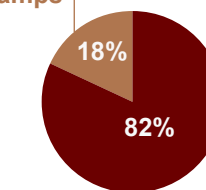

 **145,458**  
Total Syrian Refugee children enrolled in public schools

26,200 in camps

119,258 in host community