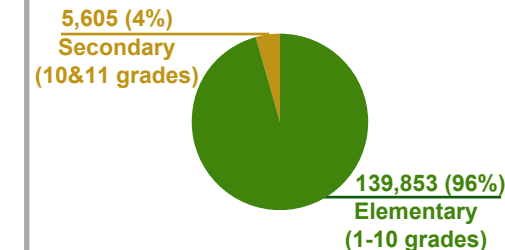

Level

Camps enrollment

Camp	Enrollment
EJC Camp	2,346
Azraq Camp	3,083
Zaatari Camp	20,771
Total	26,200