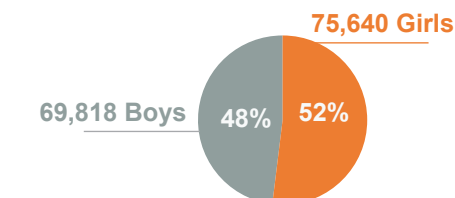

 **145,458**  
Total Syrian Refugee children enrolled in public schools

26,200 in camps

119,258 in host community

### Sex