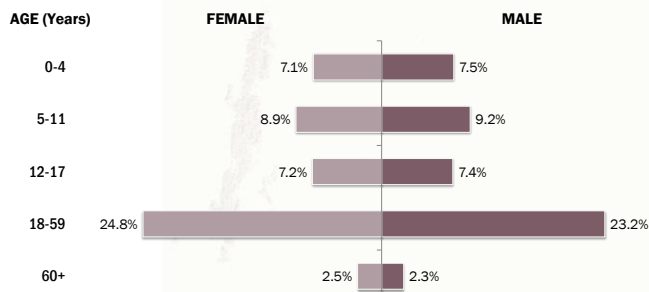

Main States/Regions of Origin

Based on registered refugee population

Total Verified Refugee Population\*

102,359

\* Verification Exercise conducted from Jan-Apr 2015 and subsequent data changes to-date

Registered population 50,299

Unregistered population 52,060

Age and Gender

Legend

- ▲ Temporary Shelter
- UNHCR Office

Religion

Ethnicity