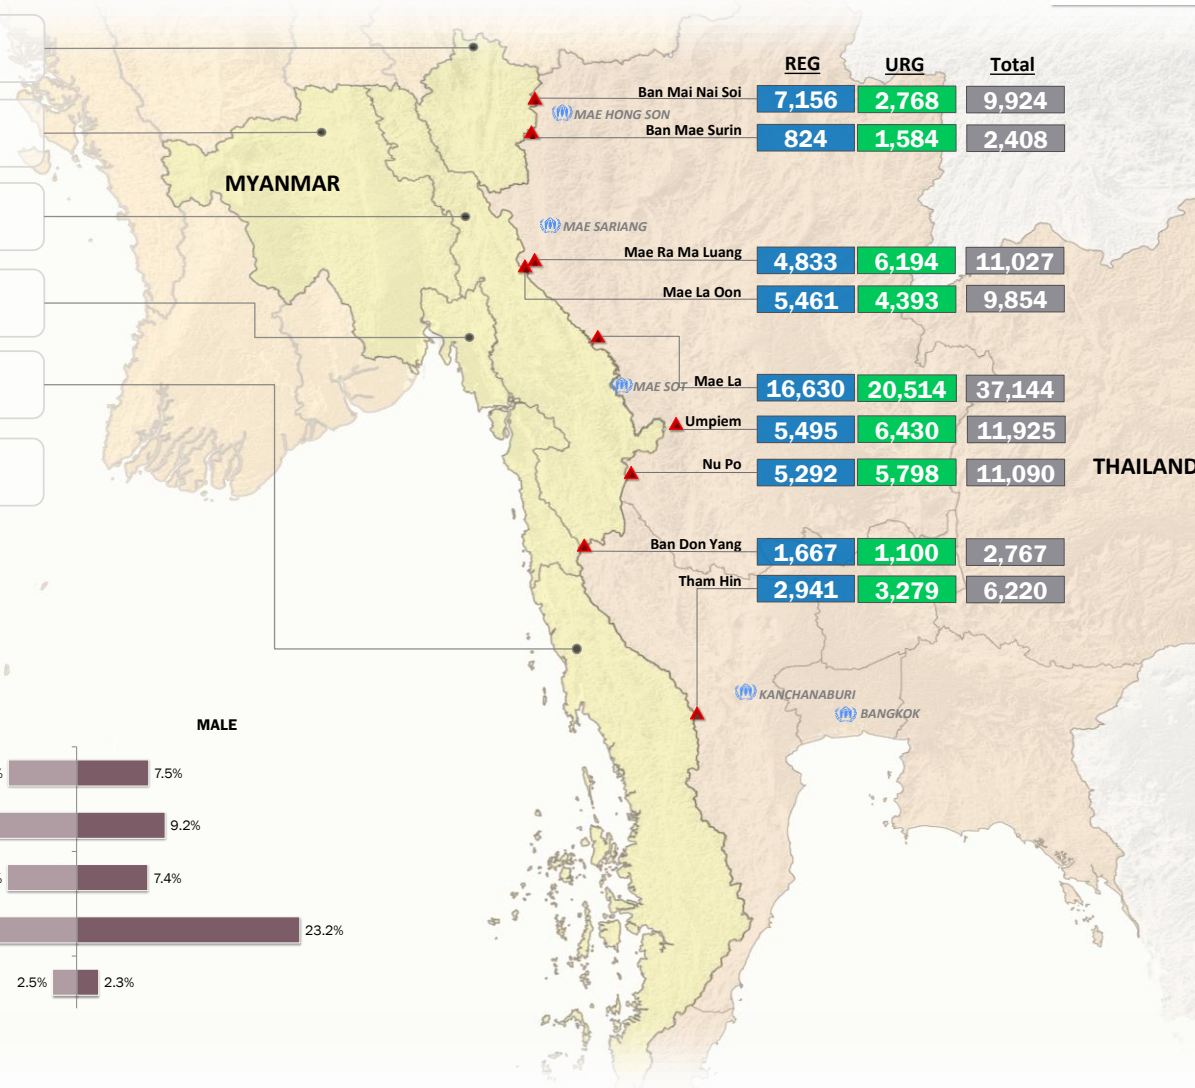

Main States/Regions of Origin

Based on registered refugee population

Total Verified Refugee Population\*

102,359

\* Verification Exercise conducted from Jan-Apr 2015 and subsequent data changes to-date

Registered population 50,299

Unregistered population 52,060

Age and Gender

Legend

- ▲ Temporary Shelter
- UNHCR Office

Religion

Ethnicity