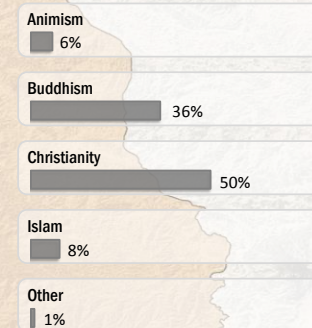

Unregistered population 52,060

Age and Gender

Legend

- ▲ Temporary Shelter
- UNHCR Office

Religion

Ethnicity