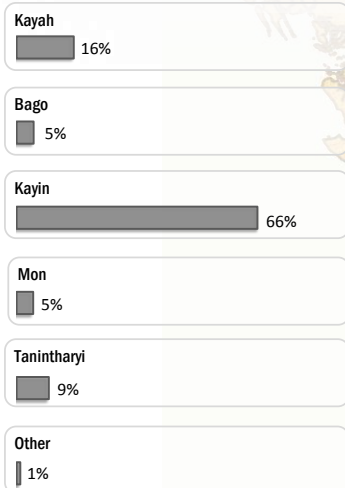

Main States/Regions of Origin

Based on registered refugee population

Total Verified Refugee Population\*

102,359

\* Verification Exercise conducted from Jan-Apr 2015 and subsequent data changes to-date

Registered population 50,299

Unregistered population 52,060

Age and Gender

Legend

- ▲ Temporary Shelter
- UNHCR Office

Religion

Ethnicity