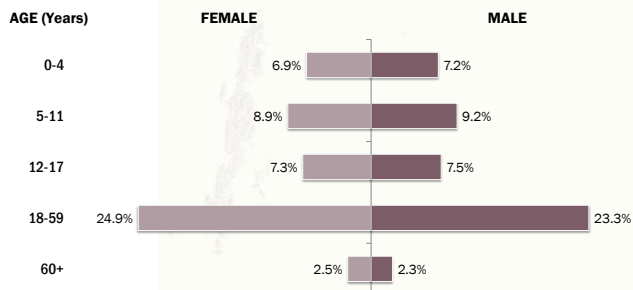

Main States/Regions of Origin

Based on registered refugee population

Total Verified Refugee Population\*

103,823

\* Verification Exercise conducted from Jan-Apr 2015 and subsequent data changes to-date

Registered population 50,994

Unregistered population 52,829

Age and Gender

**Legend**

- ▲ Temporary Shelter
- 🏠 UNHCR Office

Religion

Ethnicity