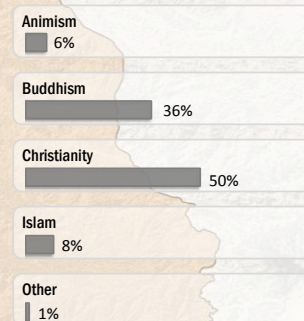

Unregistered population 52,829

Age and Gender

**Legend**

- ▲ Temporary Shelter
- 🏠 UNHCR Office

Religion

Ethnicity