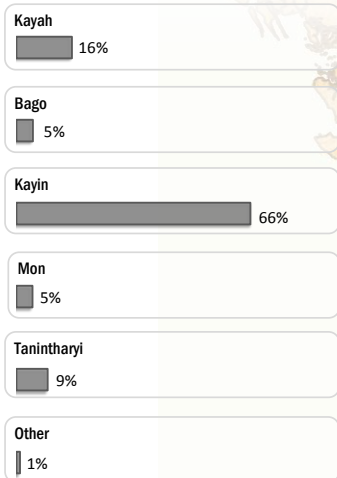

Main States/Regions of Origin

Based on registered refugee population

Total Verified Refugee Population\*

103,823

\* Verification Exercise conducted from Jan-Apr 2015 and subsequent data changes to-date

Registered population 50,994

Unregistered population 52,829

Age and Gender

**Legend**

- ▲ Temporary Shelter
- 🏠 UNHCR Office

Religion

Ethnicity