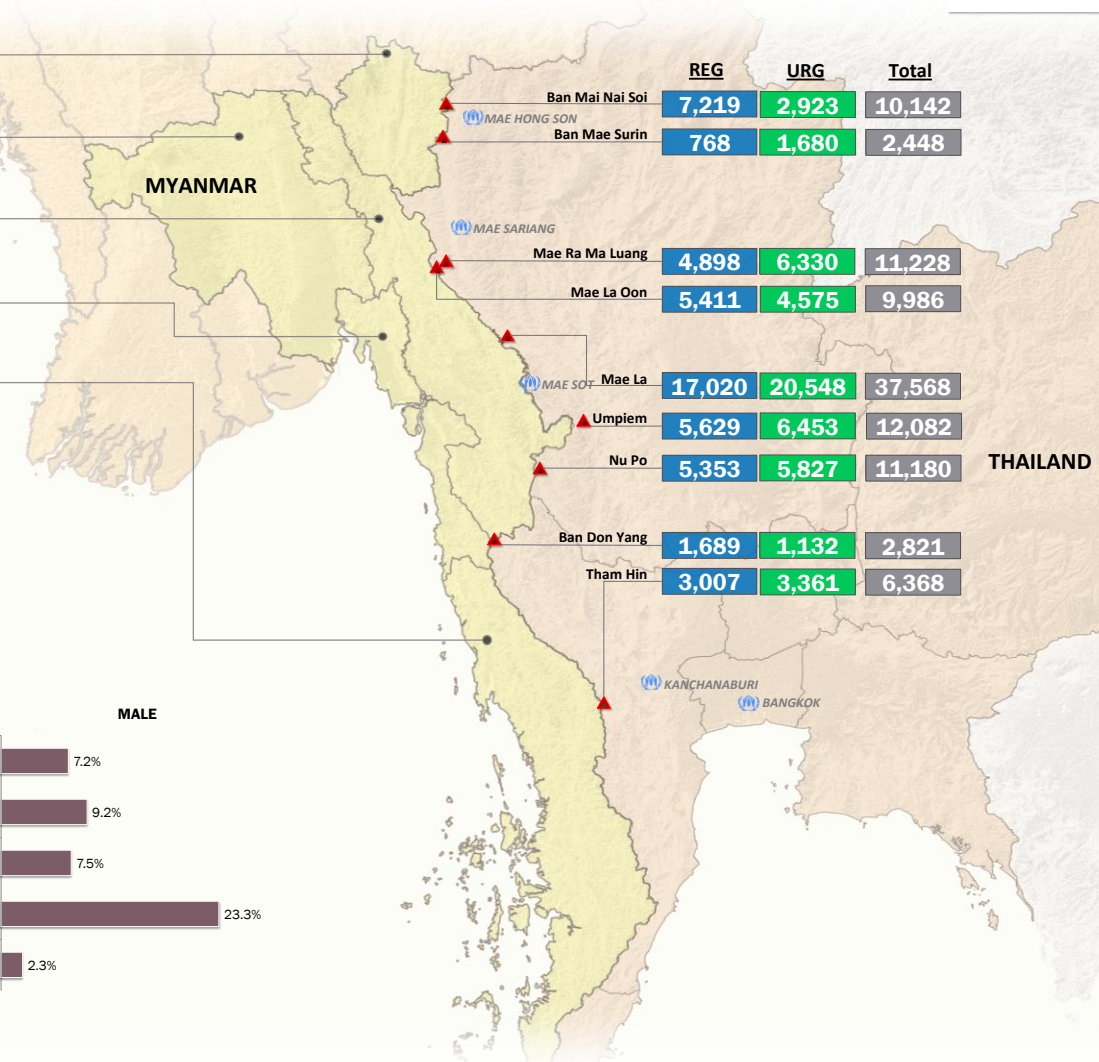

Main States/Regions of Origin

Based on registered refugee population

Total Verified Refugee Population\*

103,823

\* Verification Exercise conducted from Jan-Apr 2015 and subsequent data changes to-date

Registered population 50,994

Unregistered population 52,829

Age and Gender

**Legend**

- ▲ Temporary Shelter
- 🏠 UNHCR Office

Religion

Ethnicity