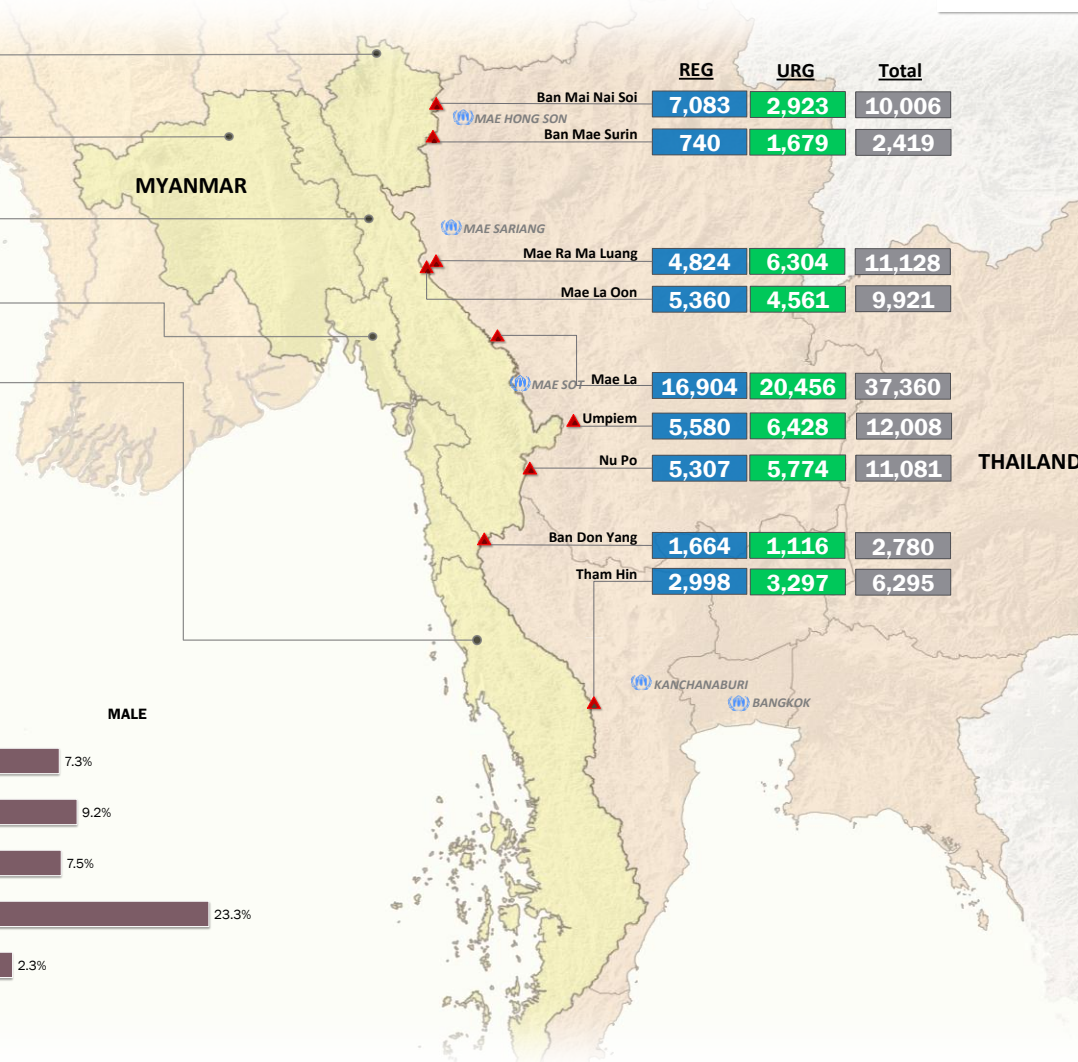

Main States/Regions of Origin

Based on registered refugee population

Total Verified Refugee Population*

102,998

* Verification Exercise conducted from Jan-Apr 2015 and subsequent data changes to-date

Registered population **50,460**

Unregistered population **52,538**

Religion

Ethnicity

Age and Gender

Legend

- ▲ Temporary Shelter
- 🏠 UNHCR Office