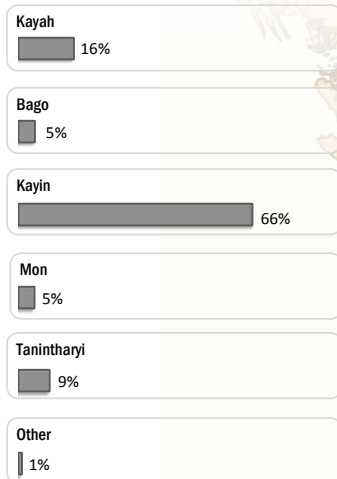

Main States/Regions of Origin

Based on registered refugee population

Total Verified Refugee Population*

102,998

* Verification Exercise conducted from Jan-Apr 2015 and subsequent data changes to-date

Registered population **50,460**

Unregistered population **52,538**

Religion

Ethnicity

Age and Gender

Legend

- ▲ Temporary Shelter
- 🏠 UNHCR Office