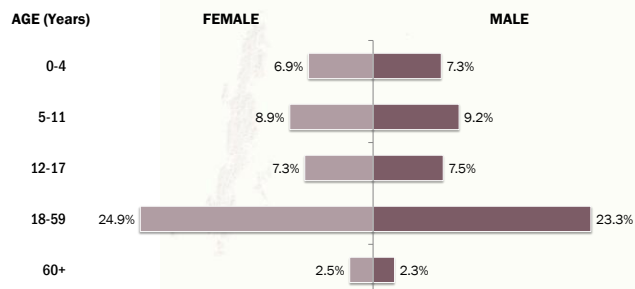

Unregistered population **52,538**

Religion

Ethnicity

Age and Gender

Legend

- ▲ Temporary Shelter
- 🏠 UNHCR Office