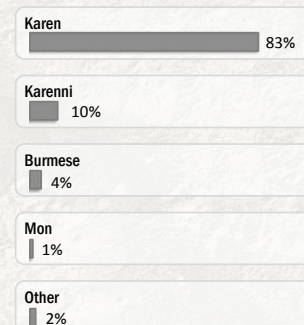

Main States/Regions of Origin

Based on registered refugee population

Total Verified Refugee Population*

102,998

* Verification Exercise conducted from Jan-Apr 2015 and subsequent data changes to-date

Registered population **50,460**

Unregistered population **52,538**

Religion

Ethnicity

Age and Gender

Legend

- ▲ Temporary Shelter
- 🏠 UNHCR Office