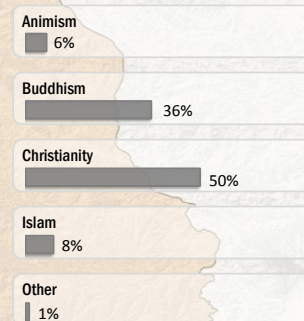

Main States/Regions of Origin

Based on registered refugee population

Total Verified Refugee Population*

102,998

* Verification Exercise conducted from Jan-Apr 2015 and subsequent data changes to-date

Registered population **50,460**

Unregistered population **52,538**

Religion

Ethnicity

Age and Gender

Legend

- ▲ Temporary Shelter
- 🏠 UNHCR Office