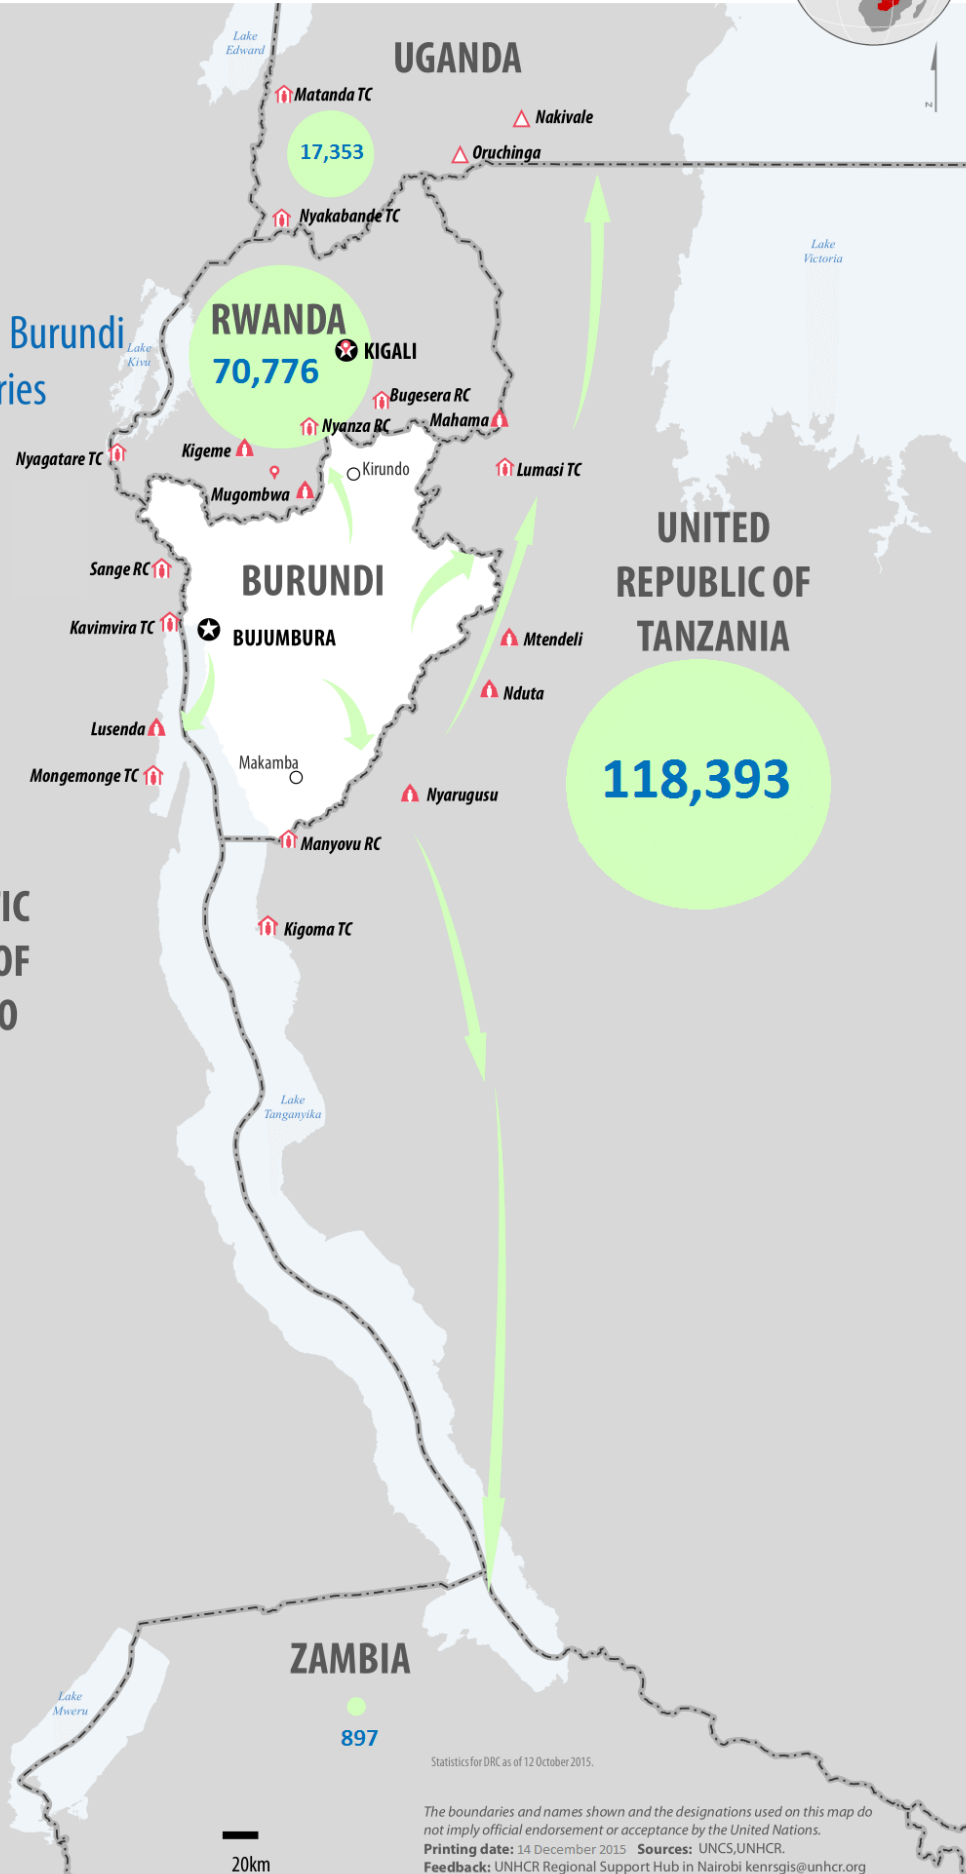

## 227,165

newly arrived refugees from Burundi  
in neighbouring countries

### LEGEND

- ★ Capital city
- Town of interest
- ▲ Refugee camp
- △ Refugee settlement
- 🏠 Refugee reception/transit centre
- New arrivals from Burundi
- International boundary

Statistics for DRC as of 12 October 2015.

The boundaries and names shown and the designations used on this map do not imply official endorsement or acceptance by the United Nations.  
 Printing date: 14 December 2015 Sources: UNCS, UNHCR.  
 Feedback: UNHCR Regional Support Hub in Nairobi kenrsgis@unhcr.org

20km