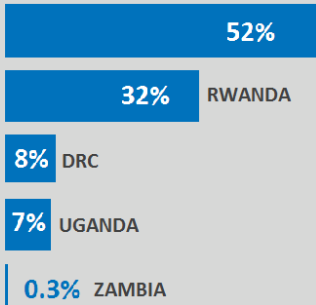

## 227,165

newly arrived refugees from Burundi  
in neighbouring countries

### LEGEND

- ★ Capital city
- Town of interest
- ▲ Refugee camp
- △ Refugee settlement
- 🏠 Refugee reception/transit centre
- New arrivals from Burundi
- International boundary

Statistics for DRC as of 12 October 2015.