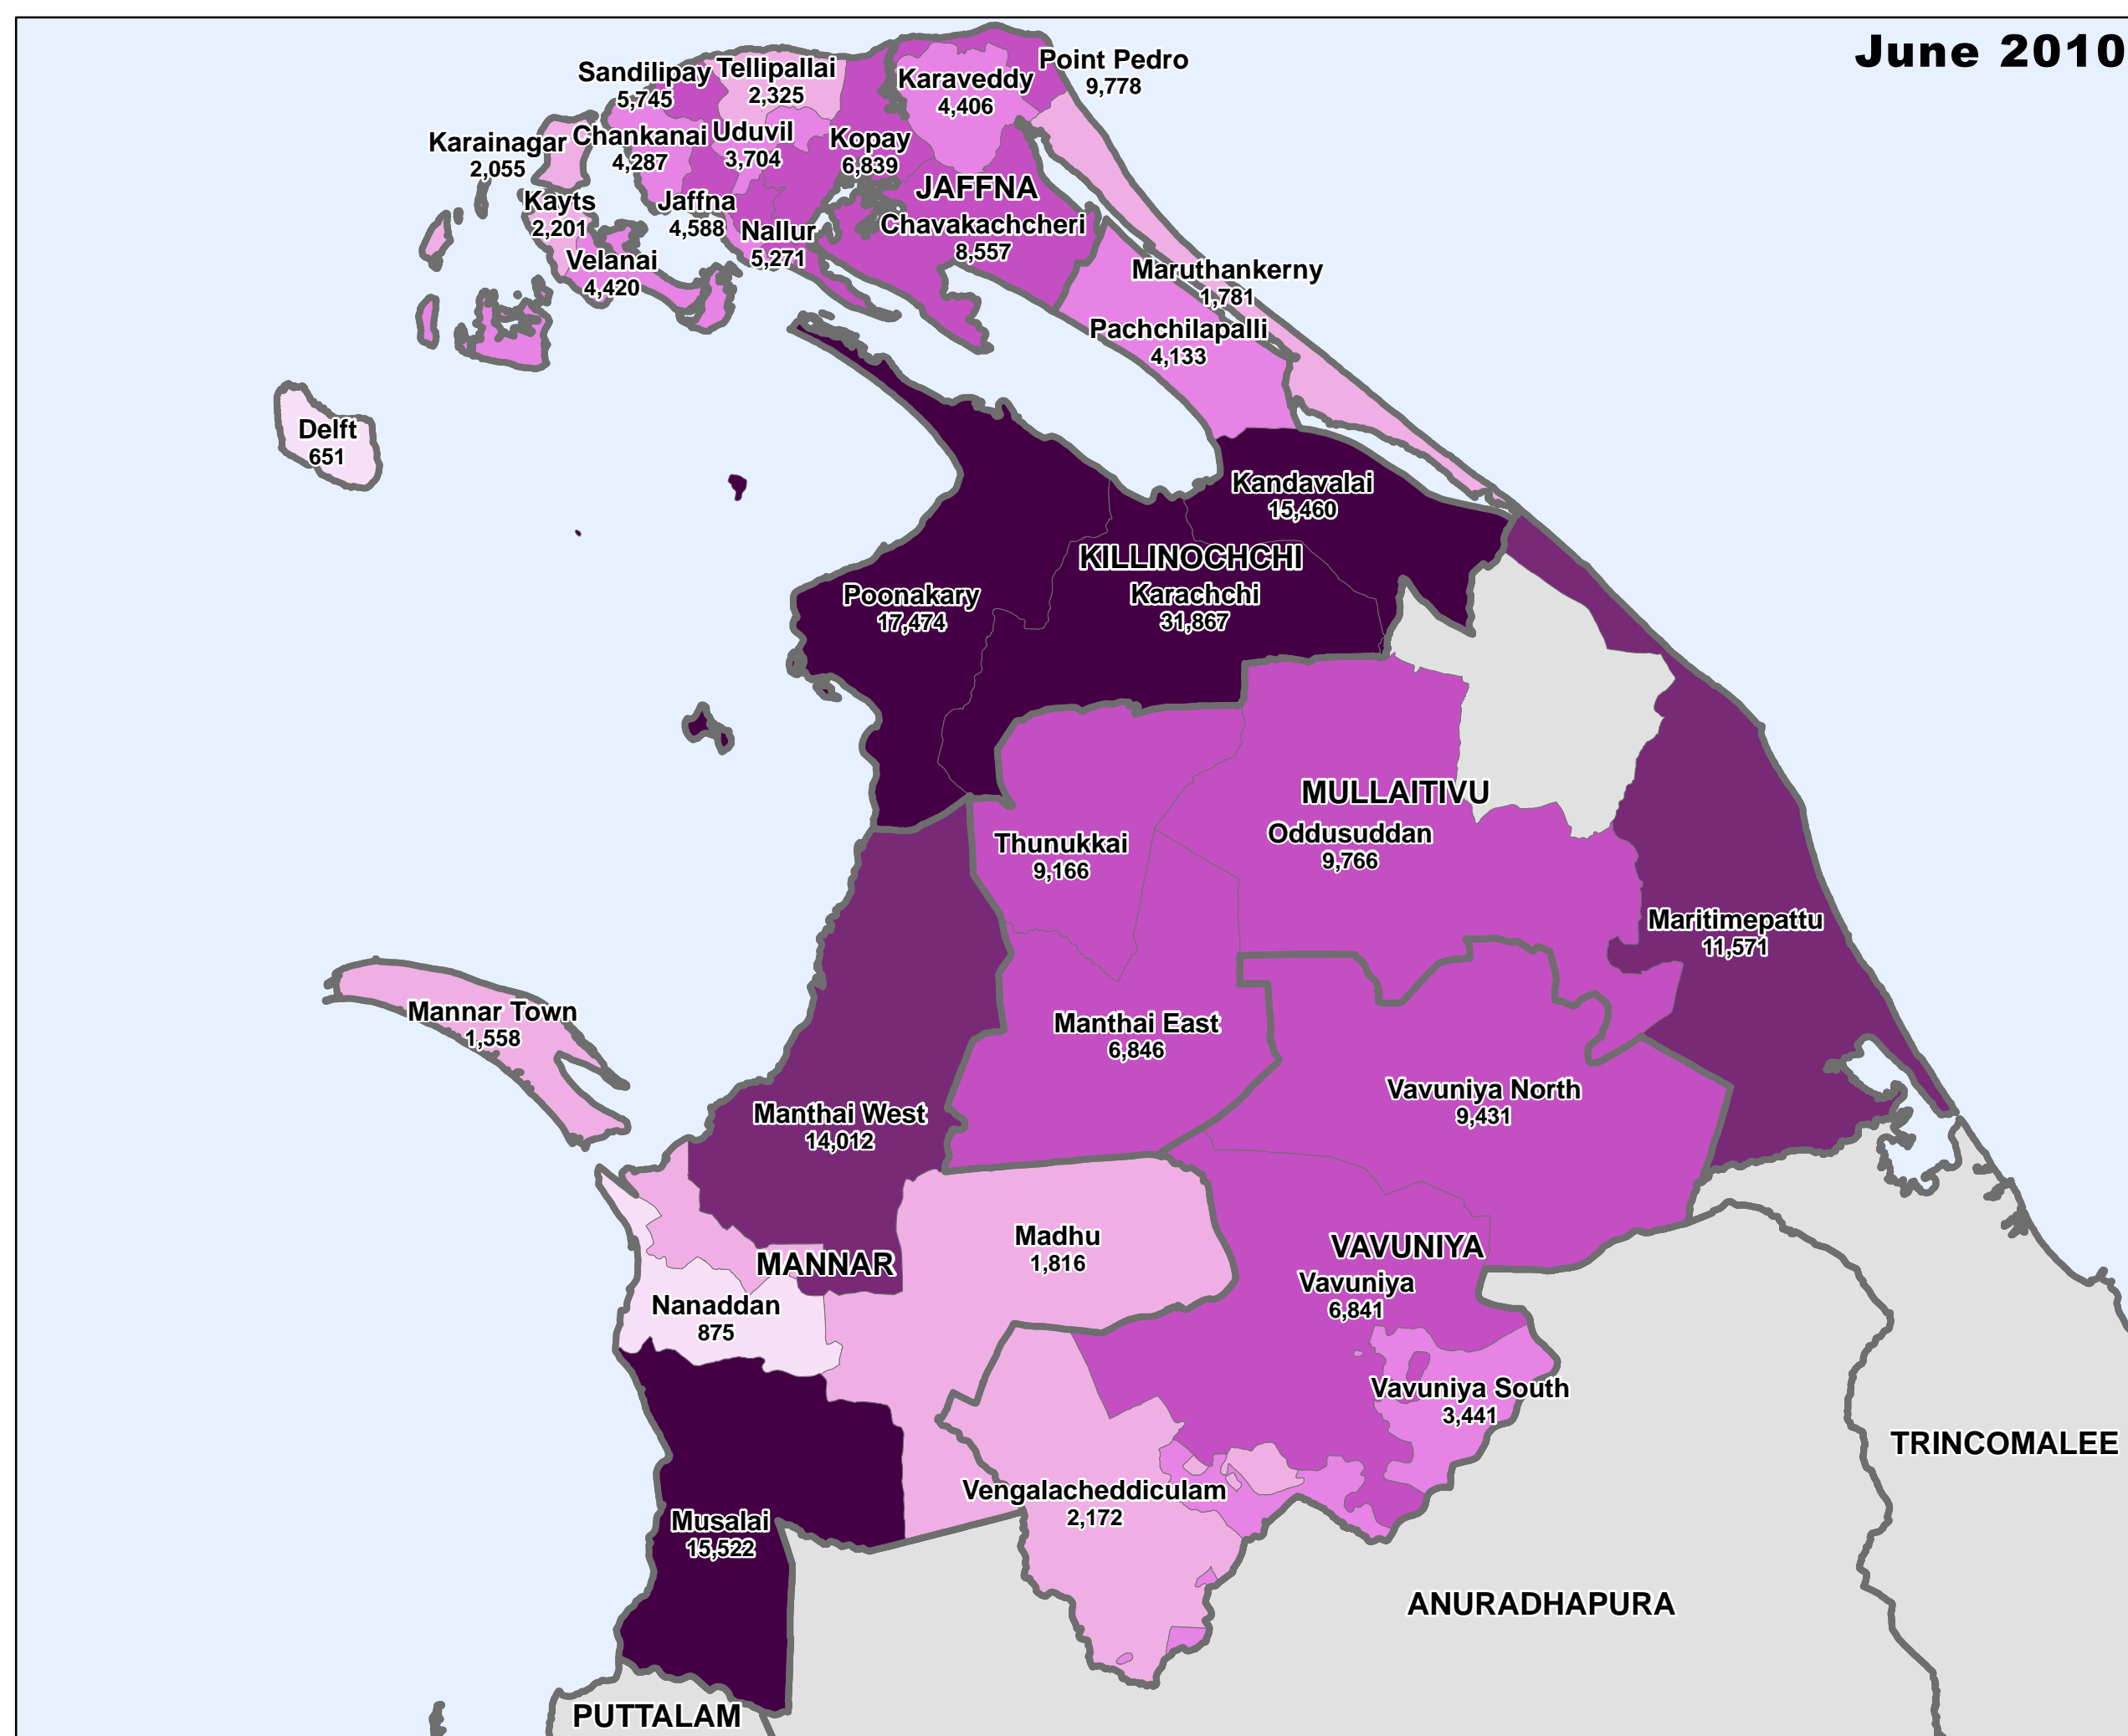

Resettlement Progress - Northern Province

Since October 2009

Legend

- DS Boundary
- District Boundary

Status of ongoing Resettlement

- 1 - 1,500
- 1,501 - 3,000
- 3,001 - 5,000
- 5,001 - 10,000
- 10,001 - 15,000
- Above 15,000 People

Note:
Returns and releases include those returned to place of origin and IDPs in host families and transit sites.

Number of Return and release have decreased in some Divisions due to ongoing returns of people from host families and transit sites.

Map Doc Name :
SL_VAV_Resettlement Progress since October 2009 to November 2010

Creation Date : 03 Dec 2010
Projection/Datum : Transverse Mercator Kandawala

Map data source(s):
GA Office Kilinochchi/ Mullaitivu/ Vavuniya/ Mannar/ Jaffna

Disclaimers:
The boundaries and names shown and the designations used on this map do not imply official endorsement or acceptance by the United Nations.

Produced through the generous support of:

© 2010 United Nations Office for the Coordination of Humanitarian Affairs
Sri Lanka