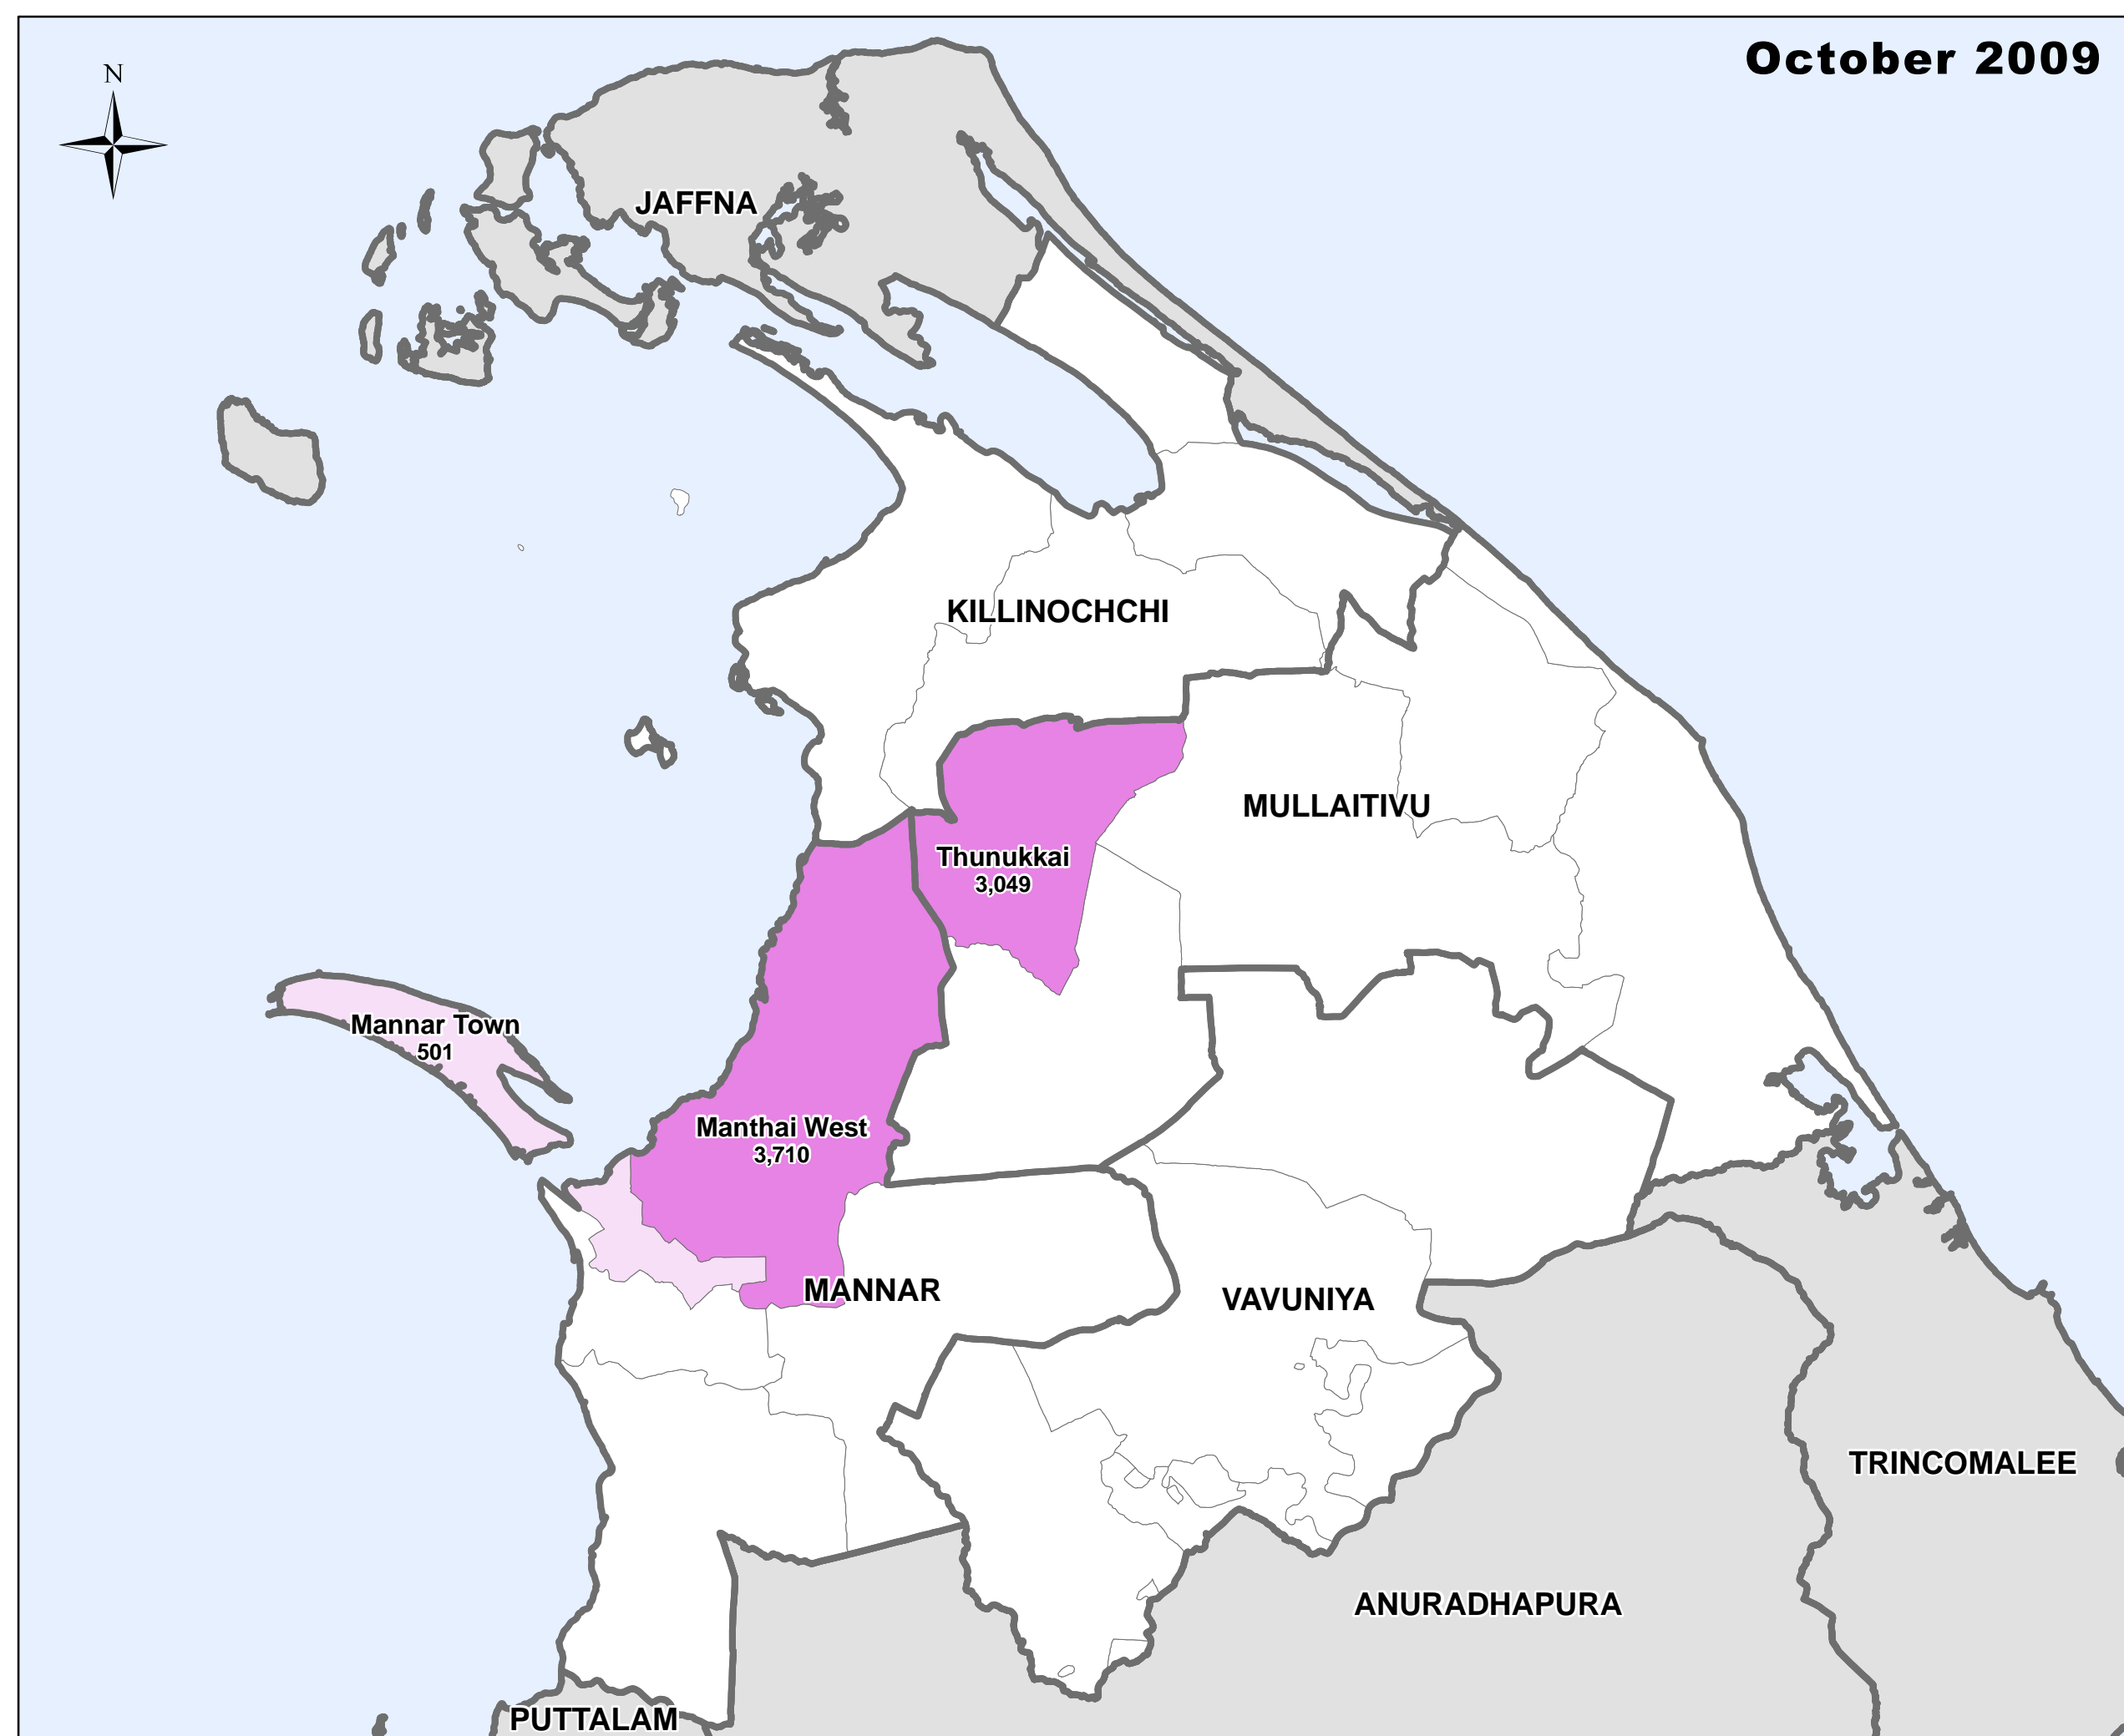

Resettlement Progress - Northern Province

Since October 2009

Legend

- DS Boundary
- District Boundary

Status of ongoing Resettlement

- 1 - 1,500
- 1,501 - 3,000
- 3,001 - 5,000
- 5,001 - 10,000
- 10,001 - 15,000
- Above 15,000 People

Note:
Returns and releases include those returned to place of origin and IDPs in host families and transit sites.

Number of Return and release have decreased in some Divisions due to ongoing returns of people from host families and transit sites.

Map Doc Name :
SL_VAV_Resettlement Progress since October 2009 to November 2010

Creation Date : 03 Dec 2010
Projection/Datum : Transverse Mercator Kandawala

Map data source(s):
GA Office Kilinochchi/ Mullaitivu/ Vavuniya/ Mannar/ Jaffna

Disclaimers:
The boundaries and names shown and the designations used on this map do not imply official endorsement or acceptance by the United Nations.

Produced through the generous support of:

© 2010 United Nations Office for the Coordination of Humanitarian Affairs
Sri Lanka