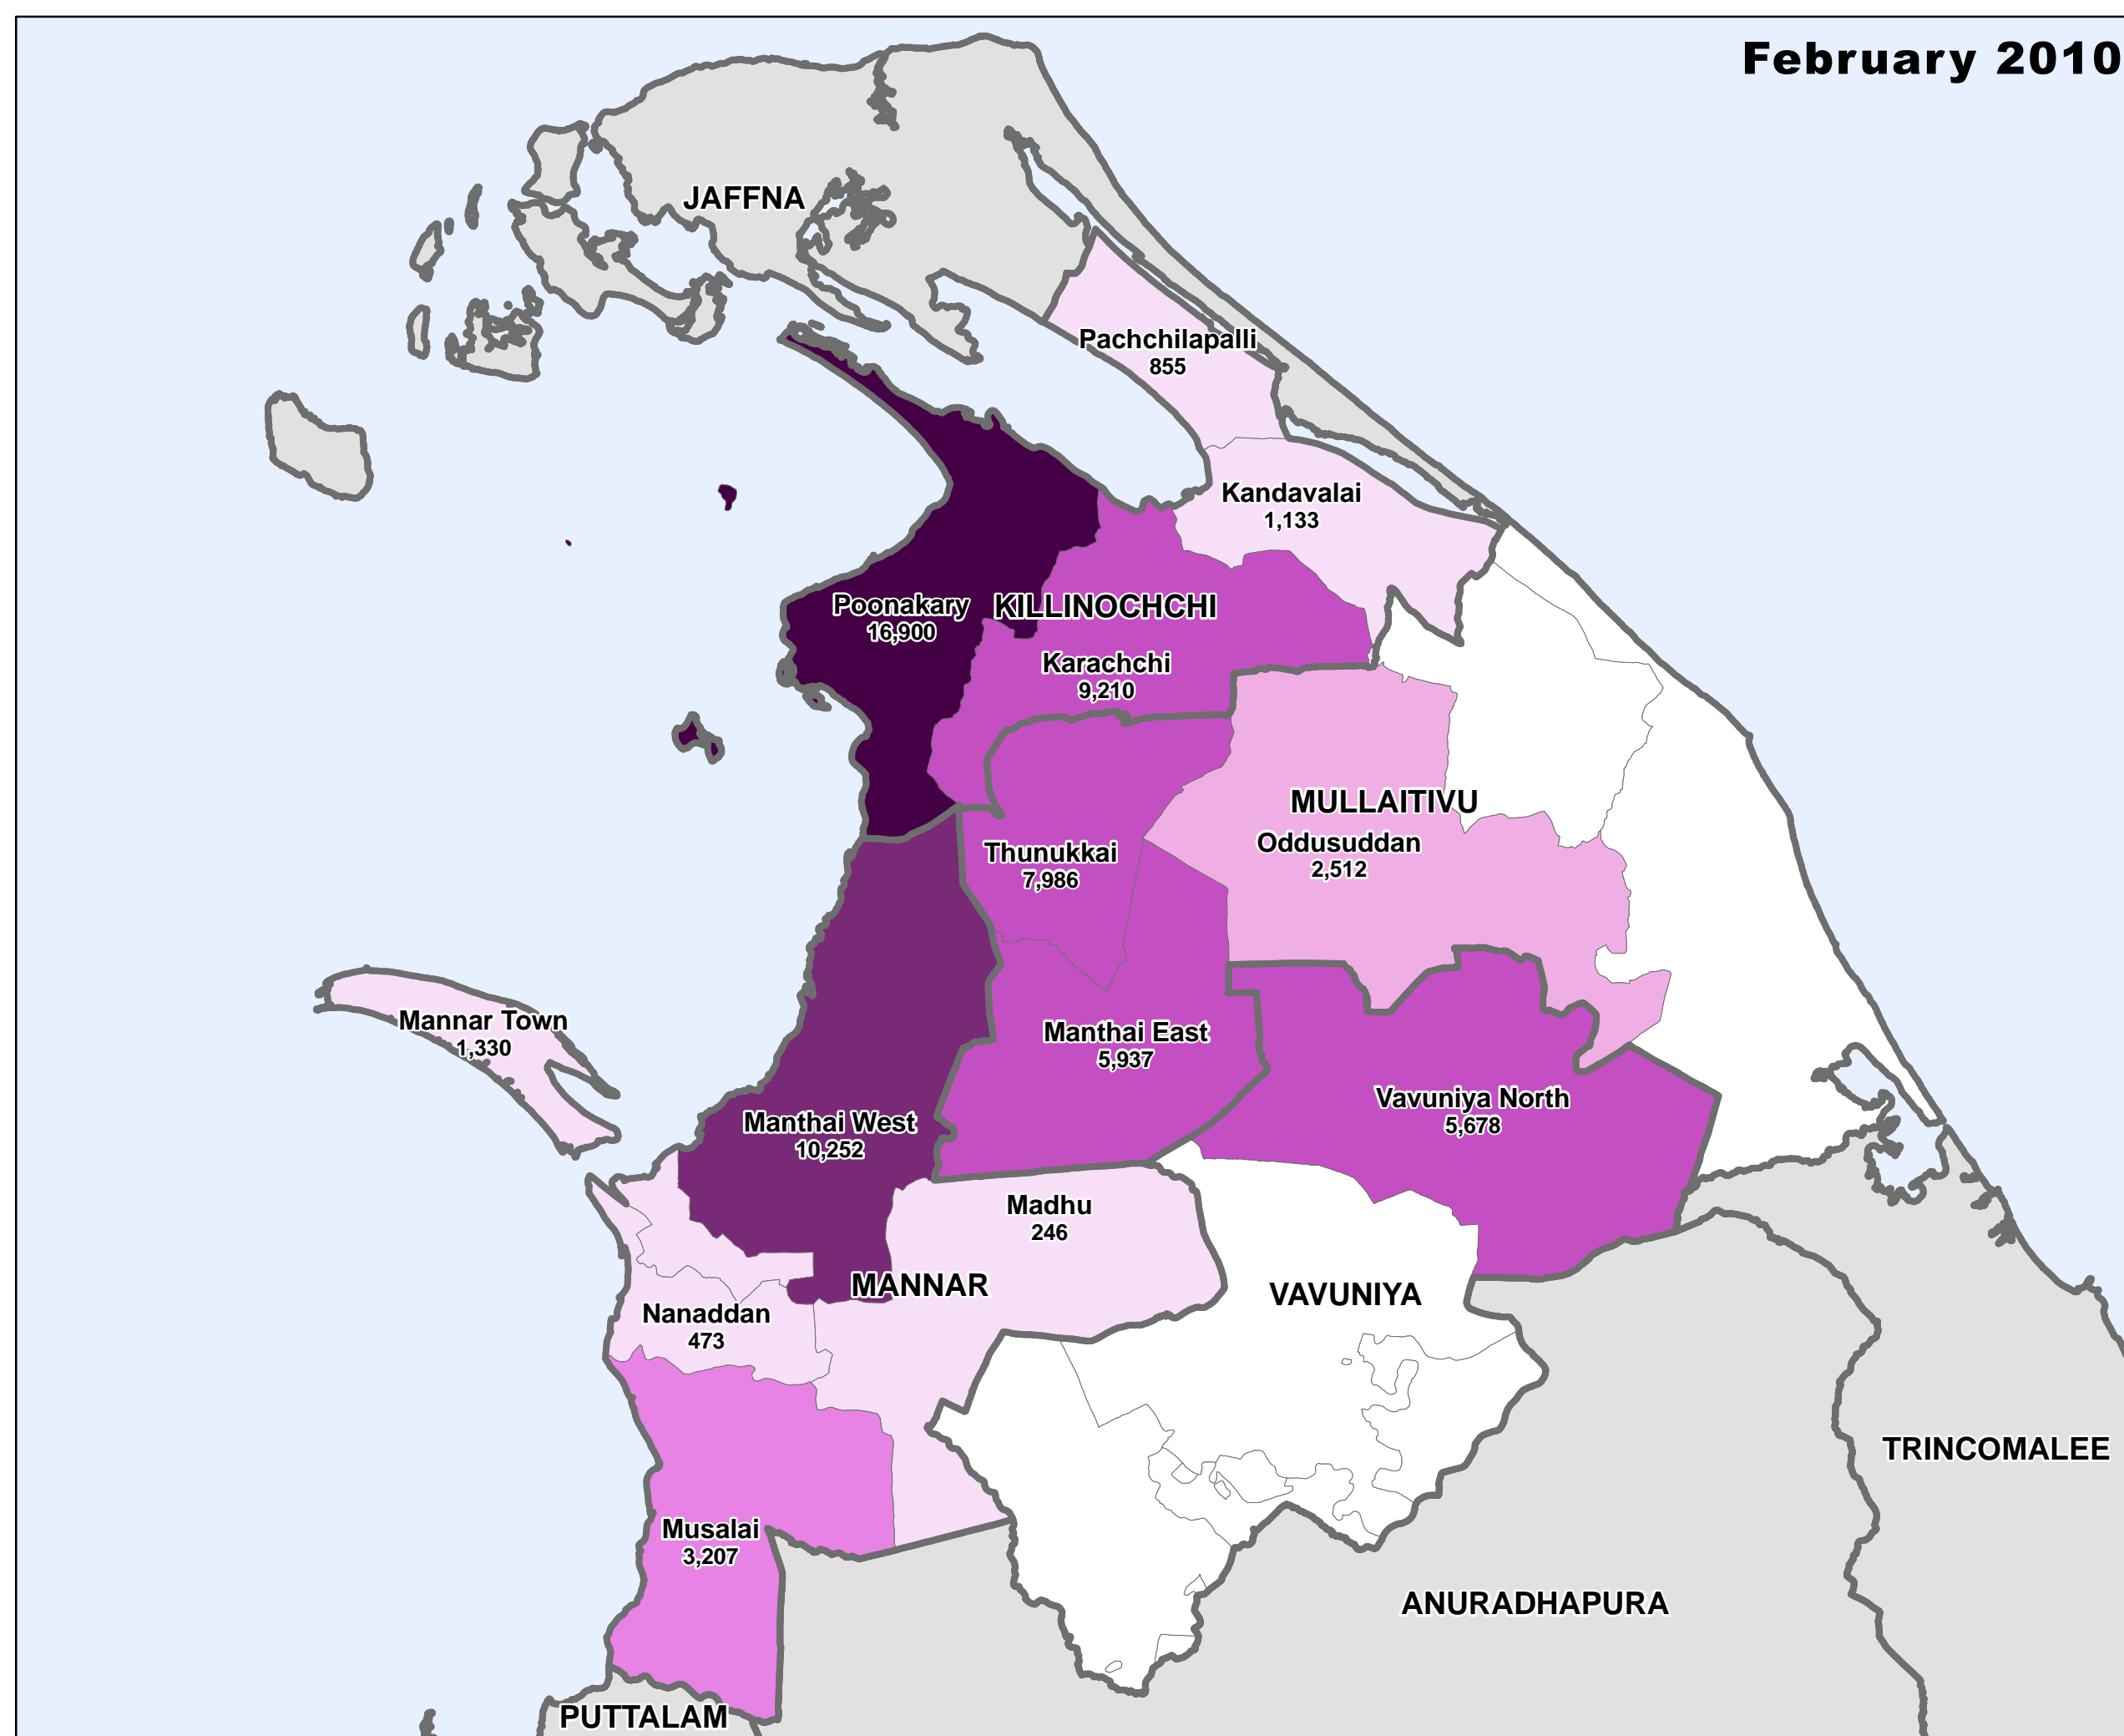

Resettlement Progress - Northern Province

Since October 2009

Legend

- DS Boundary
- District Boundary

Status of ongoing Resettlement

- 1 - 1,500
- 1,501 - 3,000
- 3,001 - 5,000
- 5,001 - 10,000
- 10,001 - 15,000
- Above 15,000 People

Note:
Returns and releases include those returned to place of origin and IDPs in host families and transit sites.

Number of Return and release have decreased in some Divisions due to ongoing returns of people from host families and transit sites.

Map Doc Name :
SL_VAV_Resettlement Progress since October 2009 to November 2010

Creation Date : 03 Dec 2010
Projection/Datum : Transverse Mercator Kandawala

Map data source(s):
GA Office Kilinochchi/ Mullaitivu/ Vavuniya/ Mannar/ Jaffna

Disclaimers:
The boundaries and names shown and the designations used on this map do not imply official endorsement or acceptance by the United Nations.

Produced through the generous support of:

© 2010 United Nations Office for the Coordination of Humanitarian Affairs
Sri Lanka