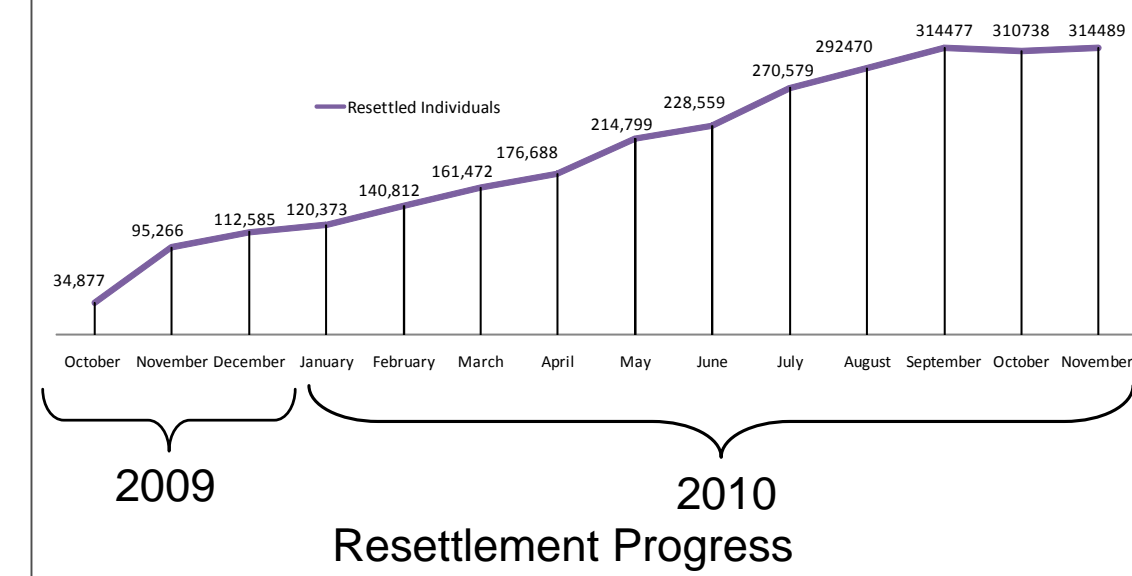

Resettlement Progress - Northern Province

Since October 2009

Legend

- DS Boundary
- District Boundary

Status of ongoing Resettlement

- 1 - 1,500
- 1,501 - 3,000
- 3,001 - 5,000
- 5,001 - 10,000
- 10,001 - 15,000
- Above 15,000 People

Note:
Returns and releases include those returned to place of origin and IDPs in host families and transit sites.

Number of Return and release have decreased in some Divisions due to ongoing returns of people from host families and transit sites.