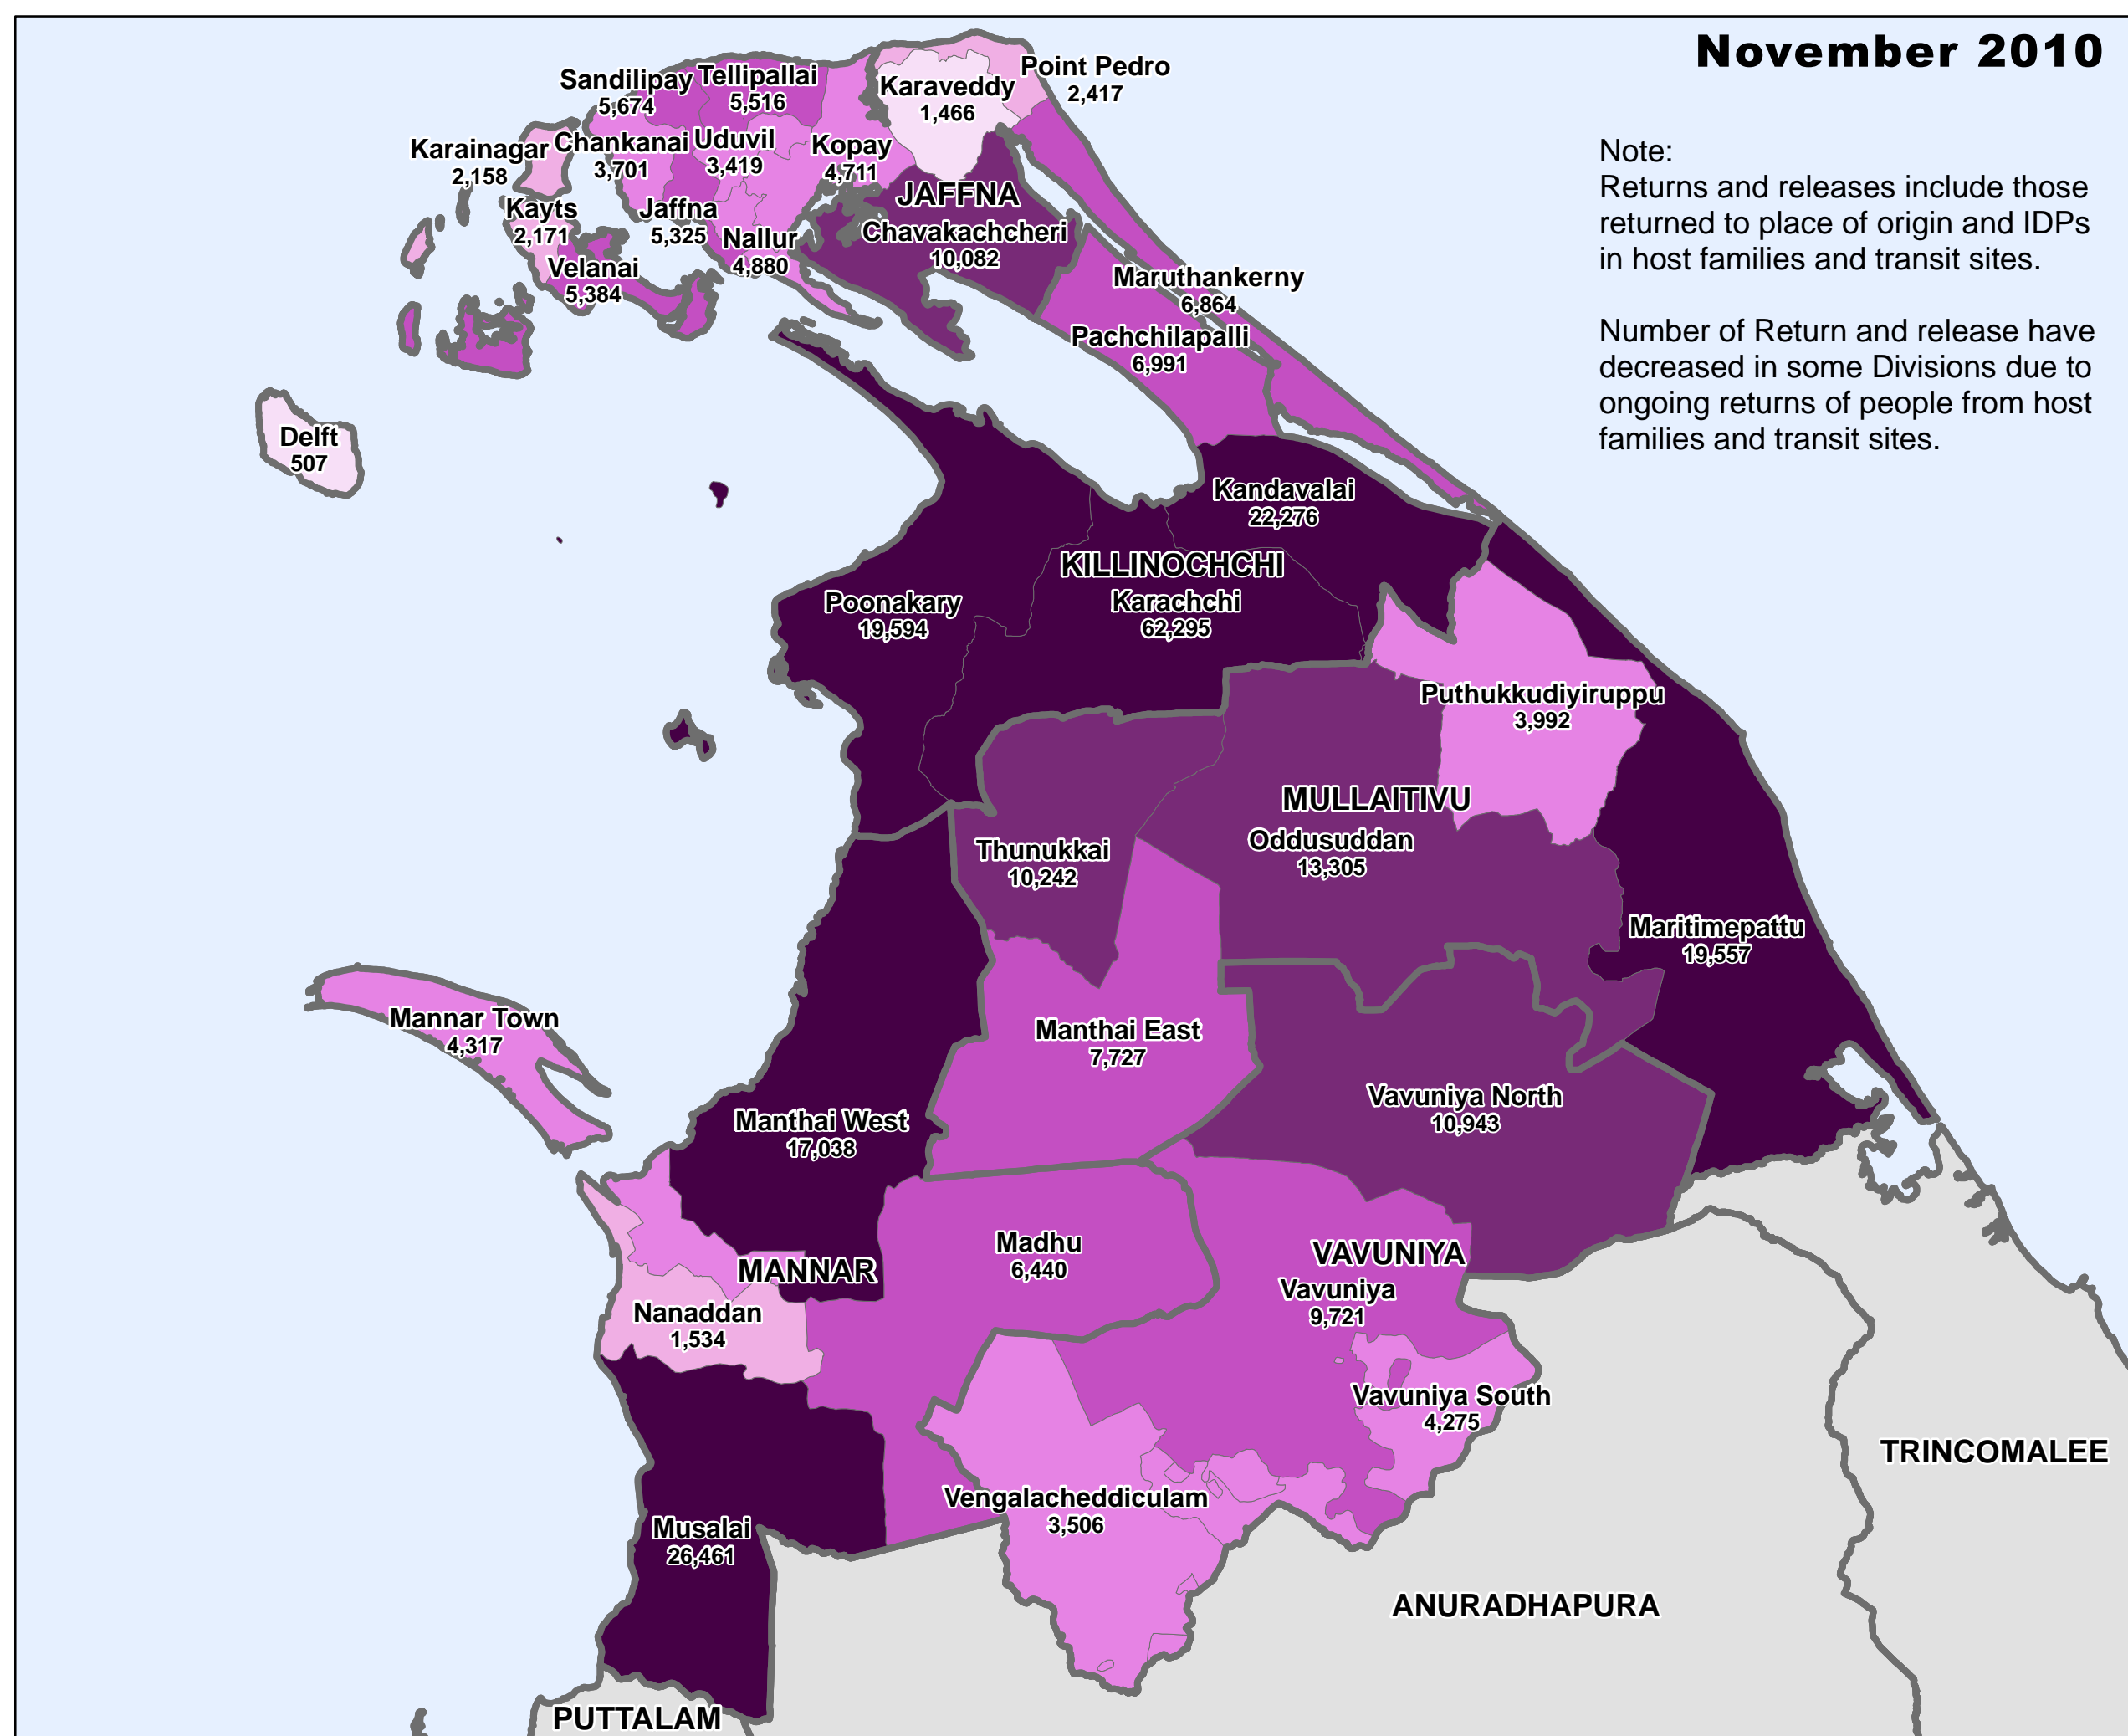

Resettlement Progress - Northern Province

Since October 2009

Legend

- DS Boundary
- District Boundary

Status of ongoing Resettlement

- 1 - 1,500
- 1,501 - 3,000
- 3,001 - 5,000
- 5,001 - 10,000
- 10,001 - 15,000
- Above 15,000 People

Note:
Returns and releases include those returned to place of origin and IDPs in host families and transit sites.

Number of Return and release have decreased in some Divisions due to ongoing returns of people from host families and transit sites.

Map Doc Name :
SL_VAV_Resettlement Progress since October 2009 to November 2010

Creation Date : 03 Dec 2010
Projection/Datum : Transverse Mercator Kandawala

Map data source(s):
GA Office Kilinochchi/ Mullaitivu/ Vavuniya/ Mannar/ Jaffna

Disclaimers:
The boundaries and names shown and the designations used on this map do not imply official endorsement or acceptance by the United Nations.

Produced through the generous support of:

© 2010 United Nations Office for the Coordination of Humanitarian Affairs
Sri Lanka