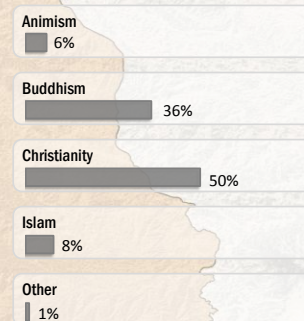

Unregistered population 52,160

Age and Gender

Legend

- ▲ Temporary Shelter
- 🏠 UNHCR Office

Religion

Ethnicity