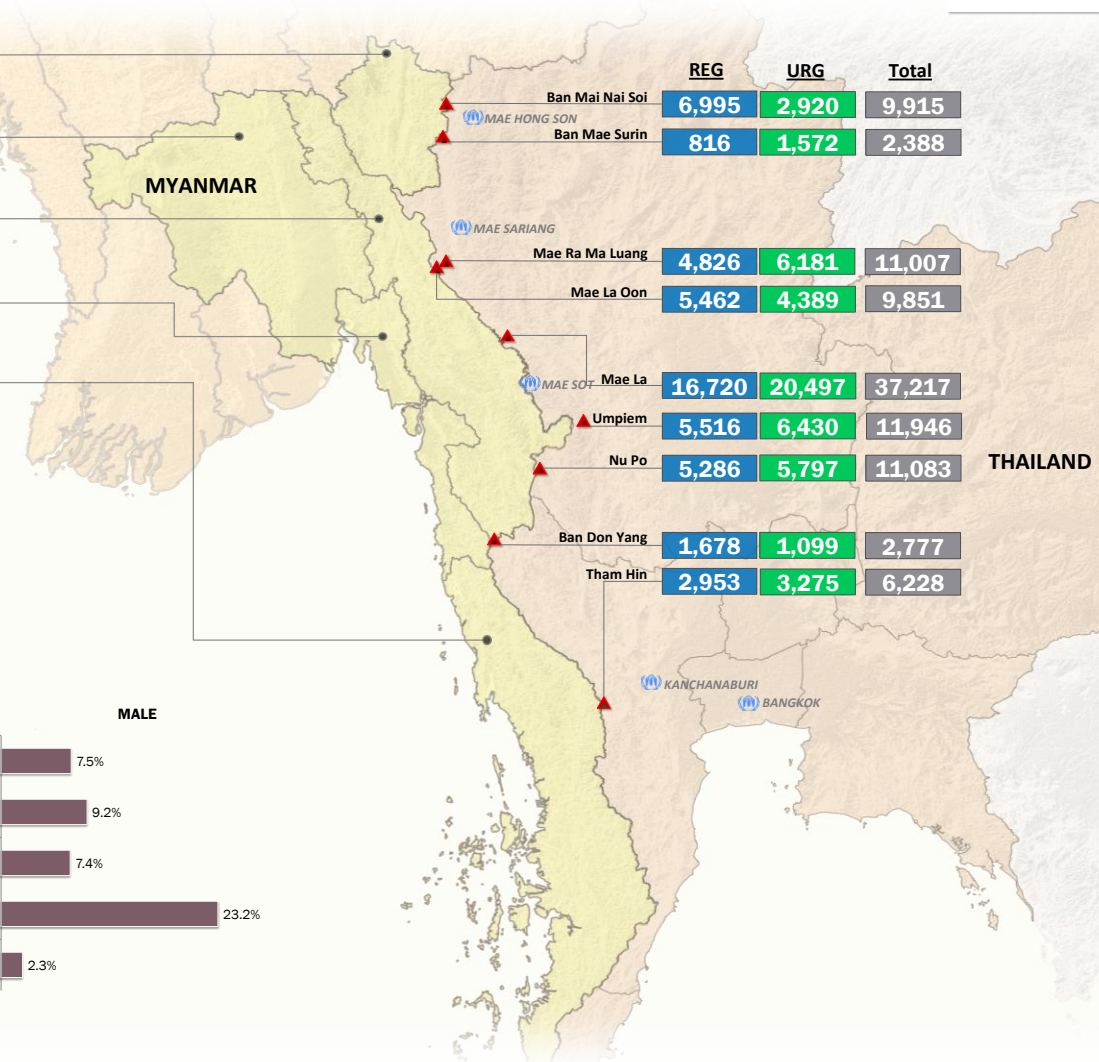

Main States/Regions of Origin

Based on registered refugee population

Total Verified Refugee Population*

102,412

* Verification Exercise conducted from Jan-Apr 2015 and subsequent data changes to-date

Registered population 50,252

Unregistered population 52,160

Age and Gender

Legend

- ▲ Temporary Shelter
- 🏠 UNHCR Office

Religion

Ethnicity