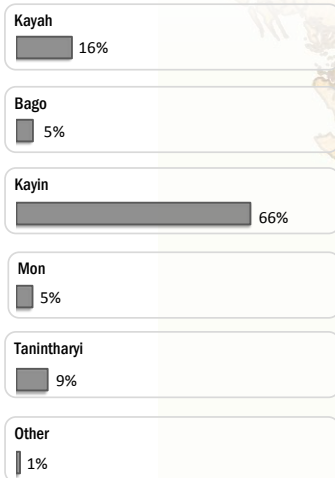

Main States/Regions of Origin

Based on registered refugee population

Total Verified Refugee Population*

102,412

* Verification Exercise conducted from Jan-Apr 2015 and subsequent data changes to-date

Registered population 50,252

Unregistered population 52,160

Age and Gender

Legend

- ▲ Temporary Shelter
- 🏠 UNHCR Office

Religion

Ethnicity