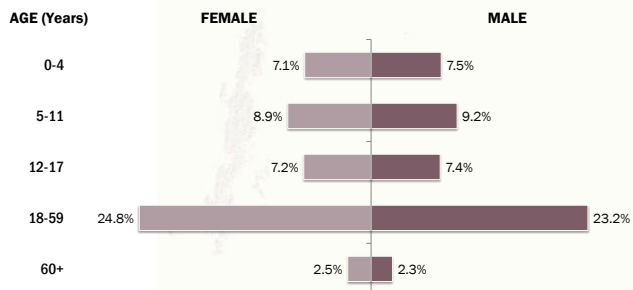

Main States/Regions of Origin

Based on registered refugee population

Total Verified Refugee Population*

102,412

* Verification Exercise conducted from Jan-Apr 2015 and subsequent data changes to-date

Registered population 50,252

Unregistered population 52,160

Age and Gender

Legend

- ▲ Temporary Shelter
- 🏠 UNHCR Office

Religion

Ethnicity