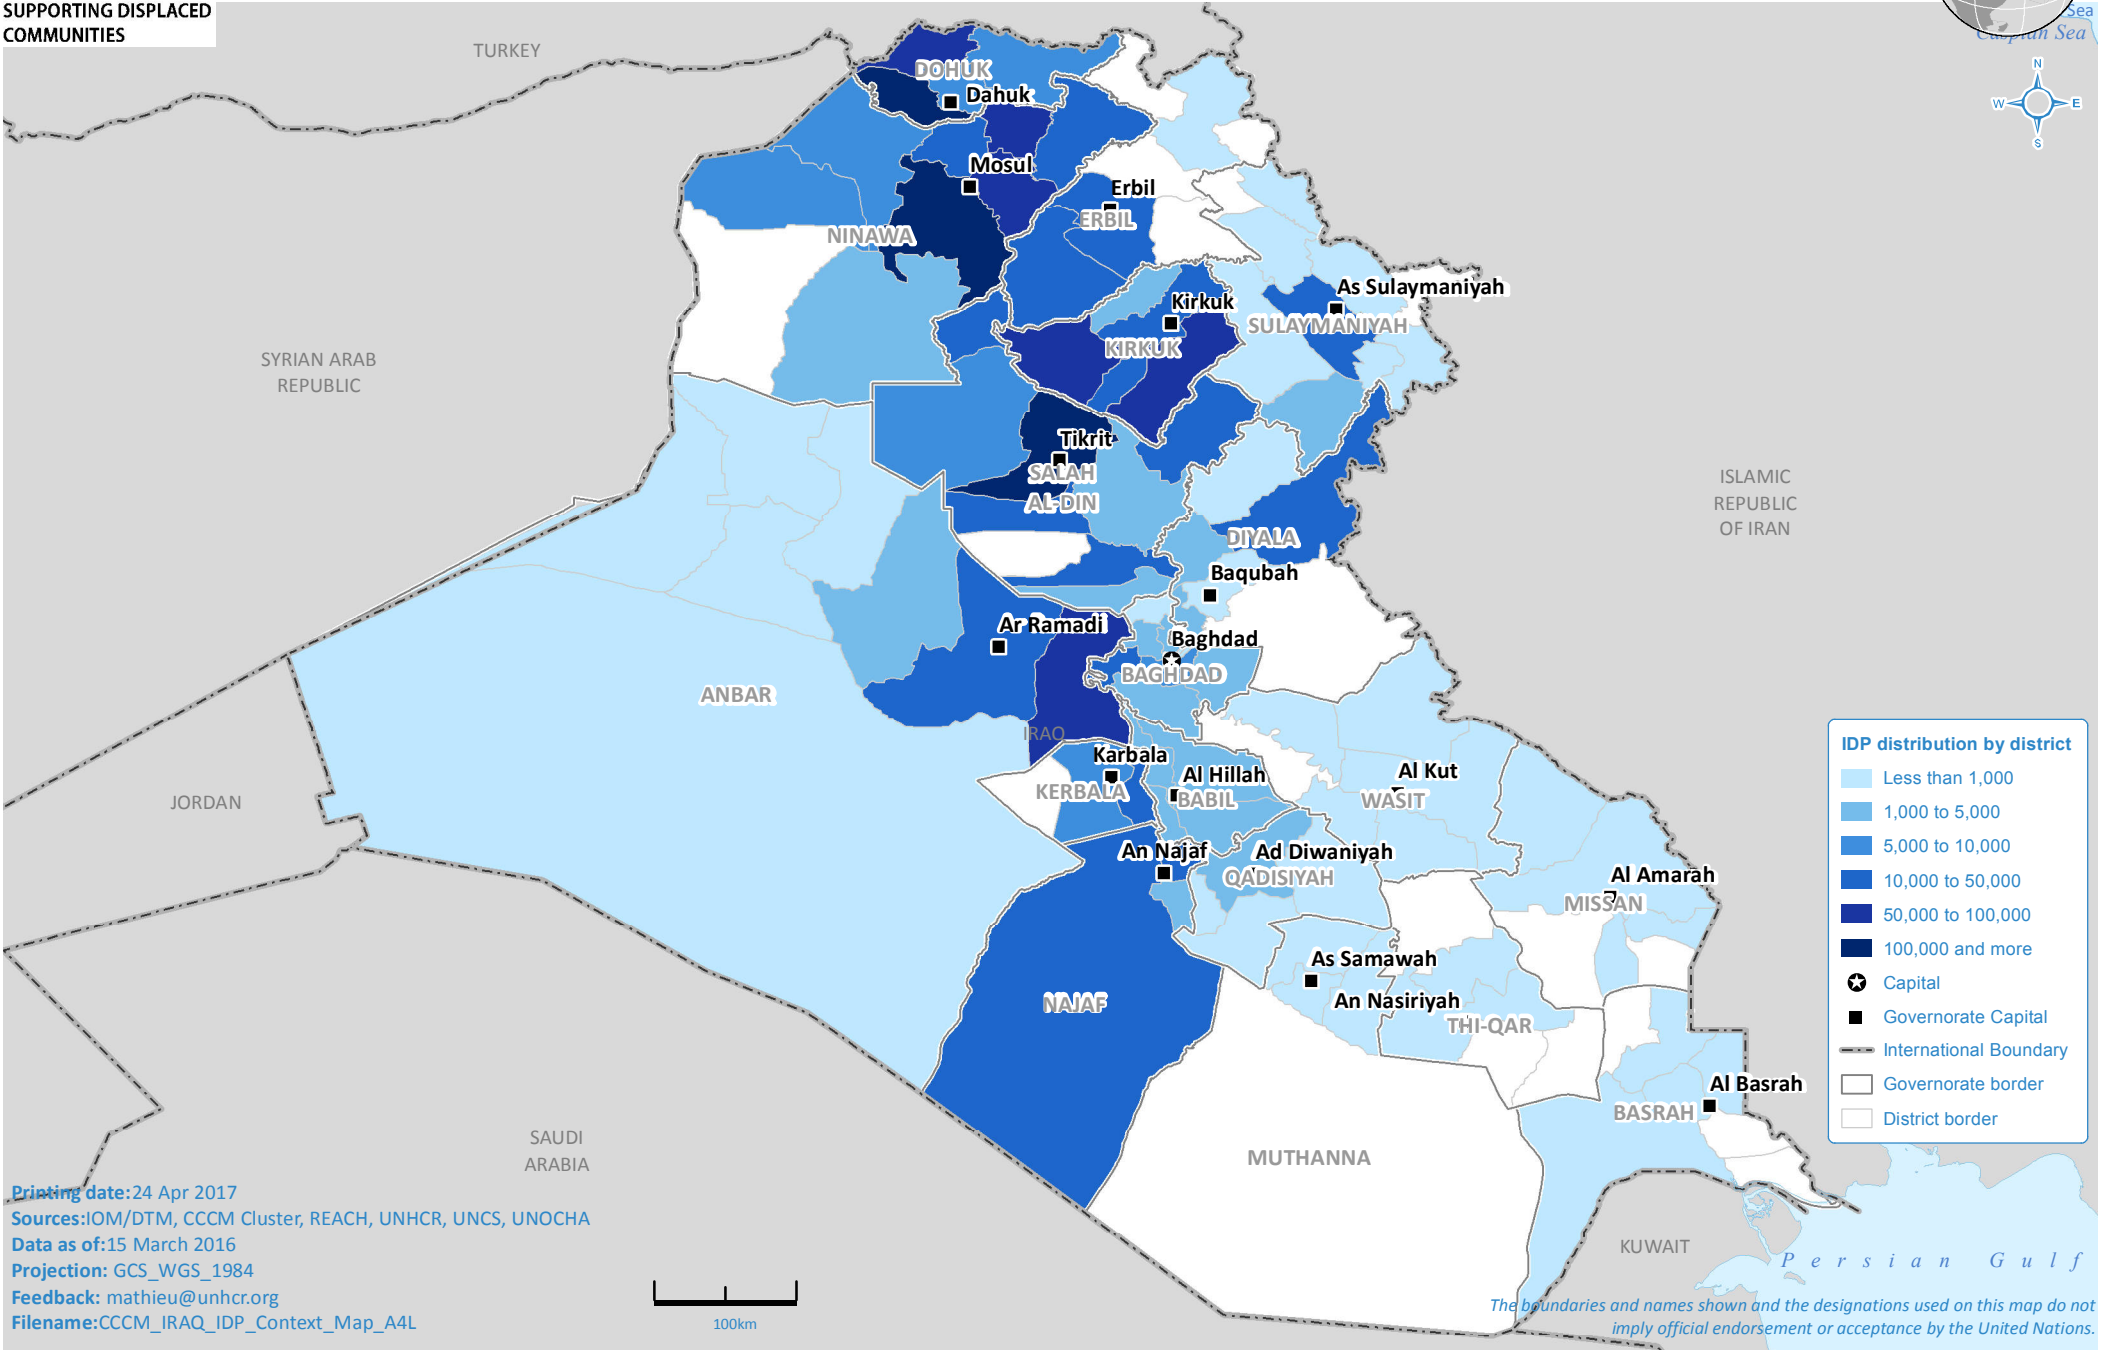

IRAQ: CCCM - IDP populations in temporary settlements by district

CCCM CLUSTER 24 Apr 2017
SUPPORTING DISPLACED COMMUNITIES

CCCM IRAQ - IMU

Printing date: 24 Apr 2017
 Sources: IOM/DTM, CCCM Cluster, REACH, UNHCR, UNCS, UNOCHA
 Data as of: 15 March 2016
 Projection: GCS_WGS_1984
 Feedback: mathieu@unhcr.org
 Filename: CCCM_IRAQ_IDP_Context_Map_A4L

The boundaries and names shown and the designations used on this map do not imply official endorsement or acceptance by the United Nations.