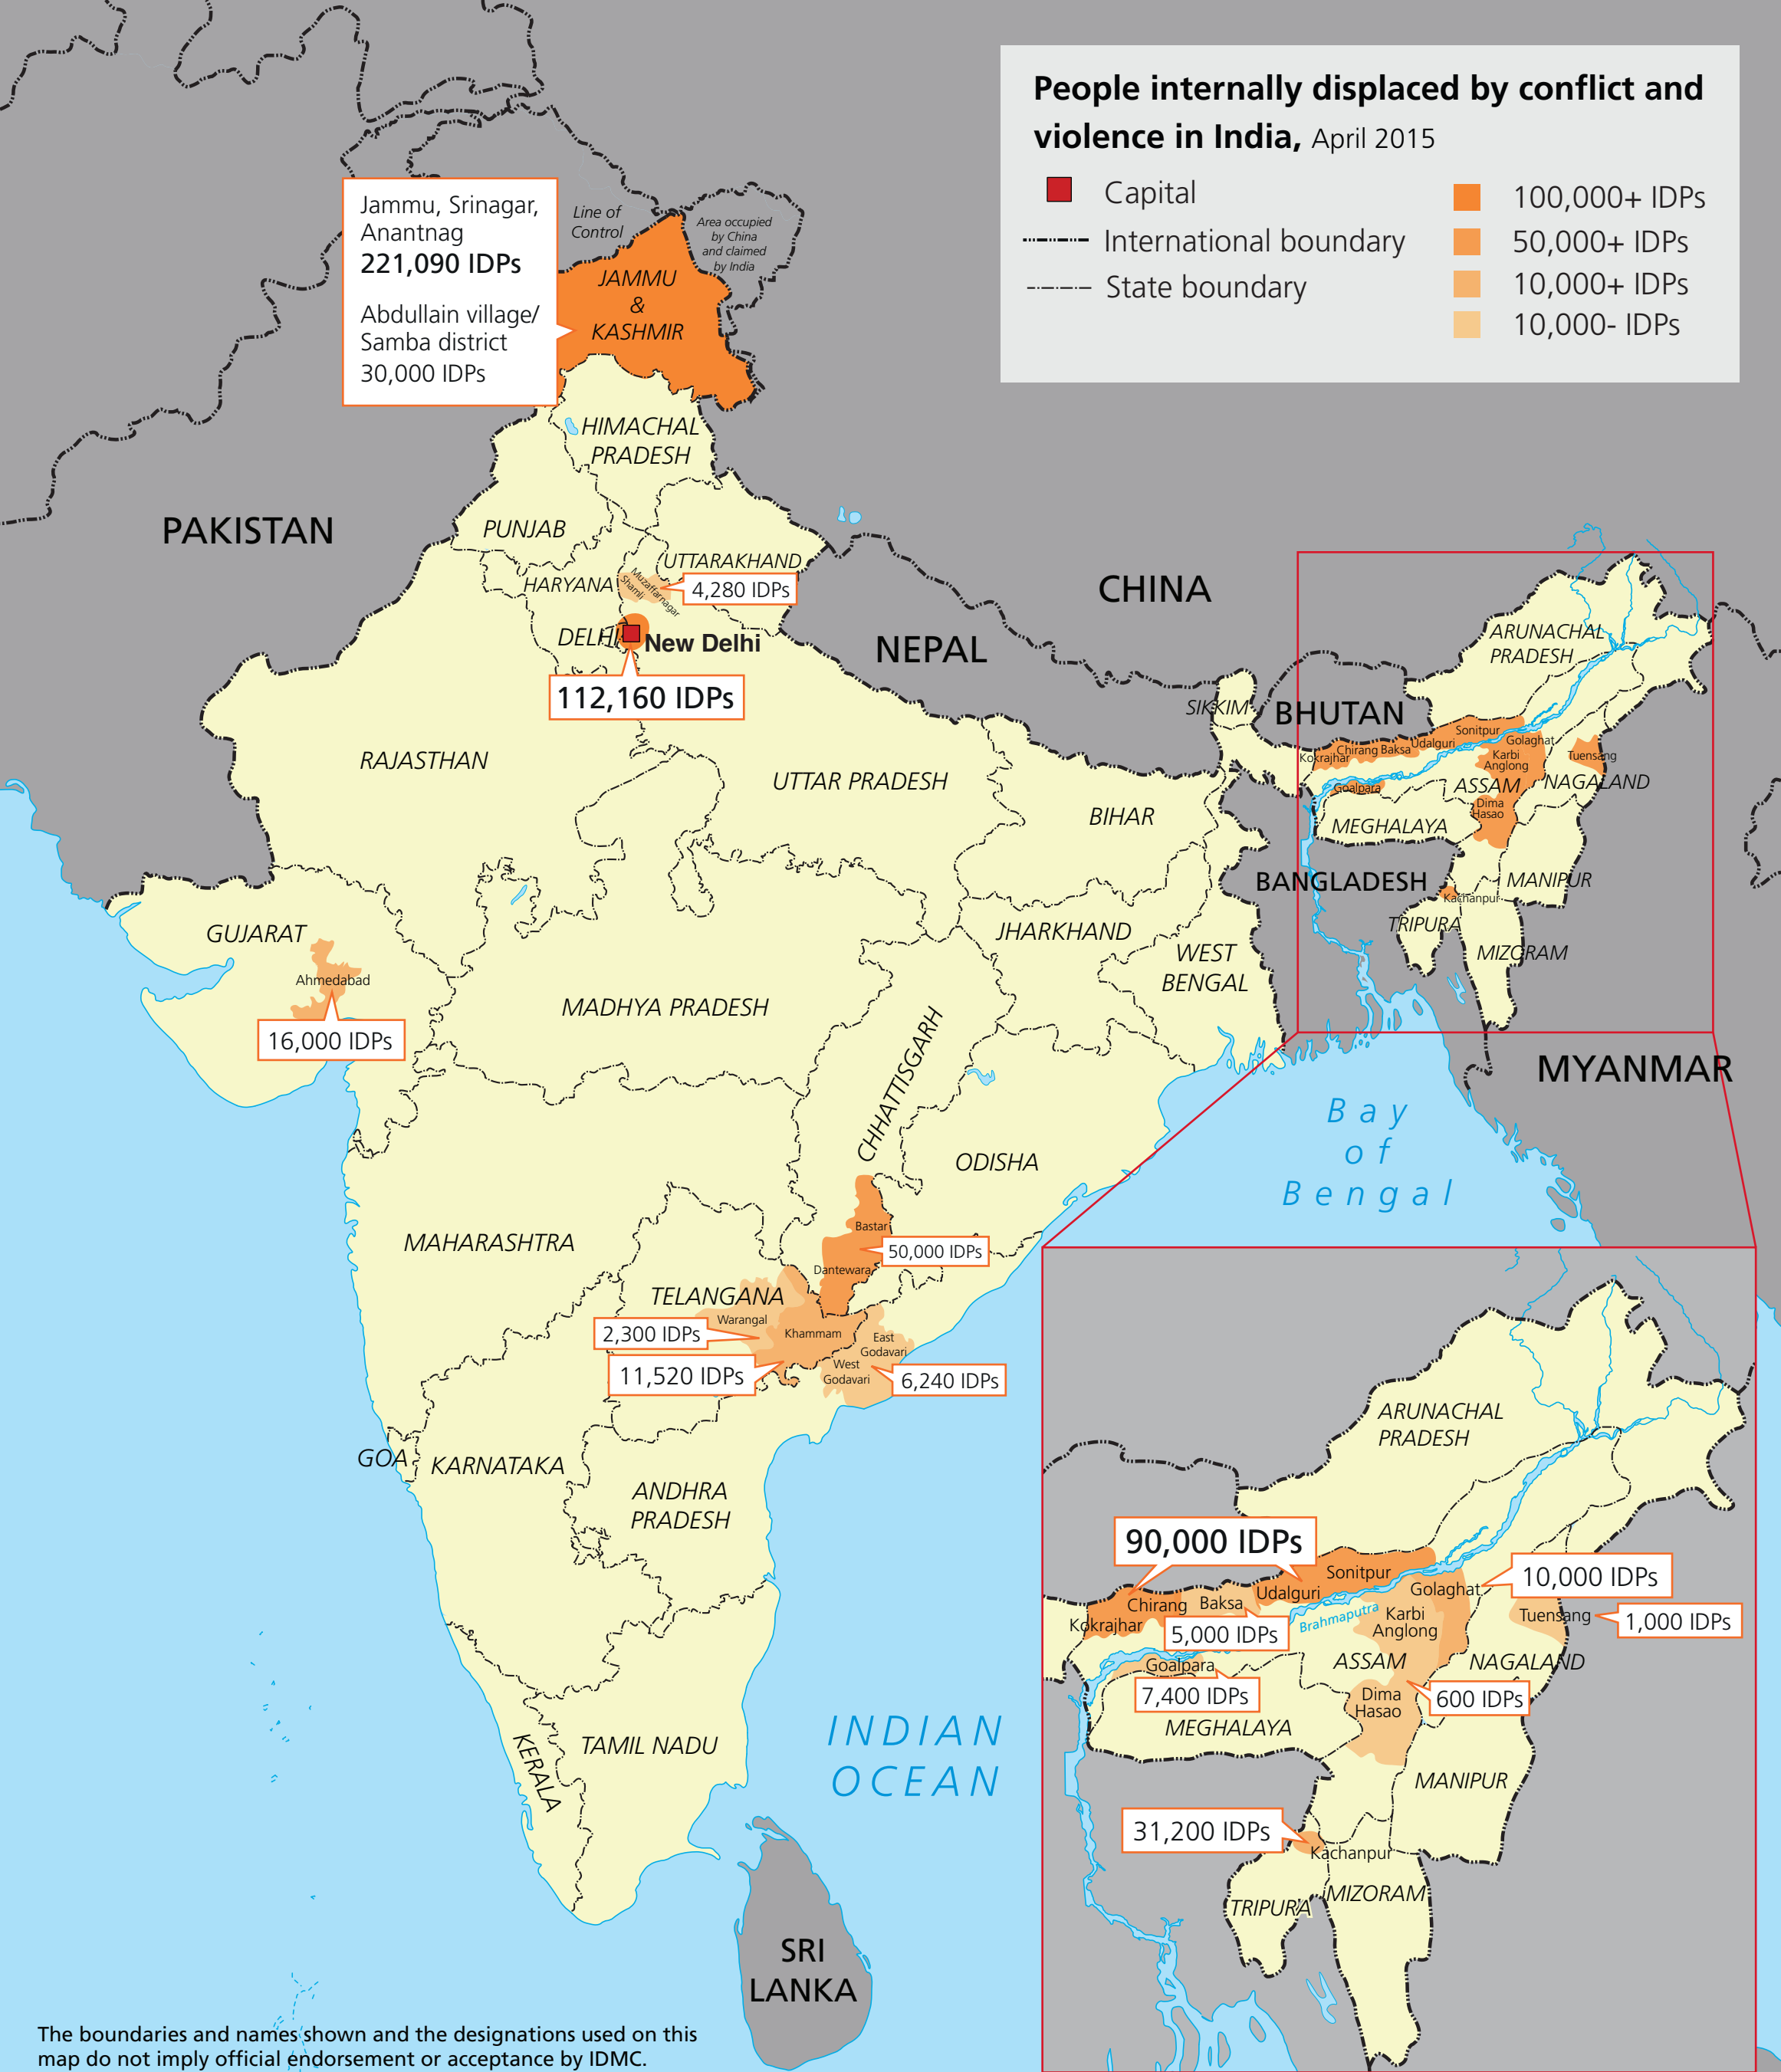

People internally displaced by conflict and violence in India, April 2015

- Capital
- 100,000+ IDPs
- 50,000+ IDPs
- 10,000+ IDPs
- 10,000- IDPs
- International boundary
- State boundary

The boundaries and names shown and the designations used on this map do not imply official endorsement or acceptance by IDMC.