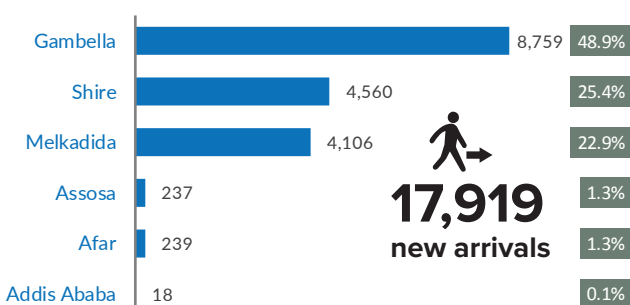

New arrivals trends by location | 2017