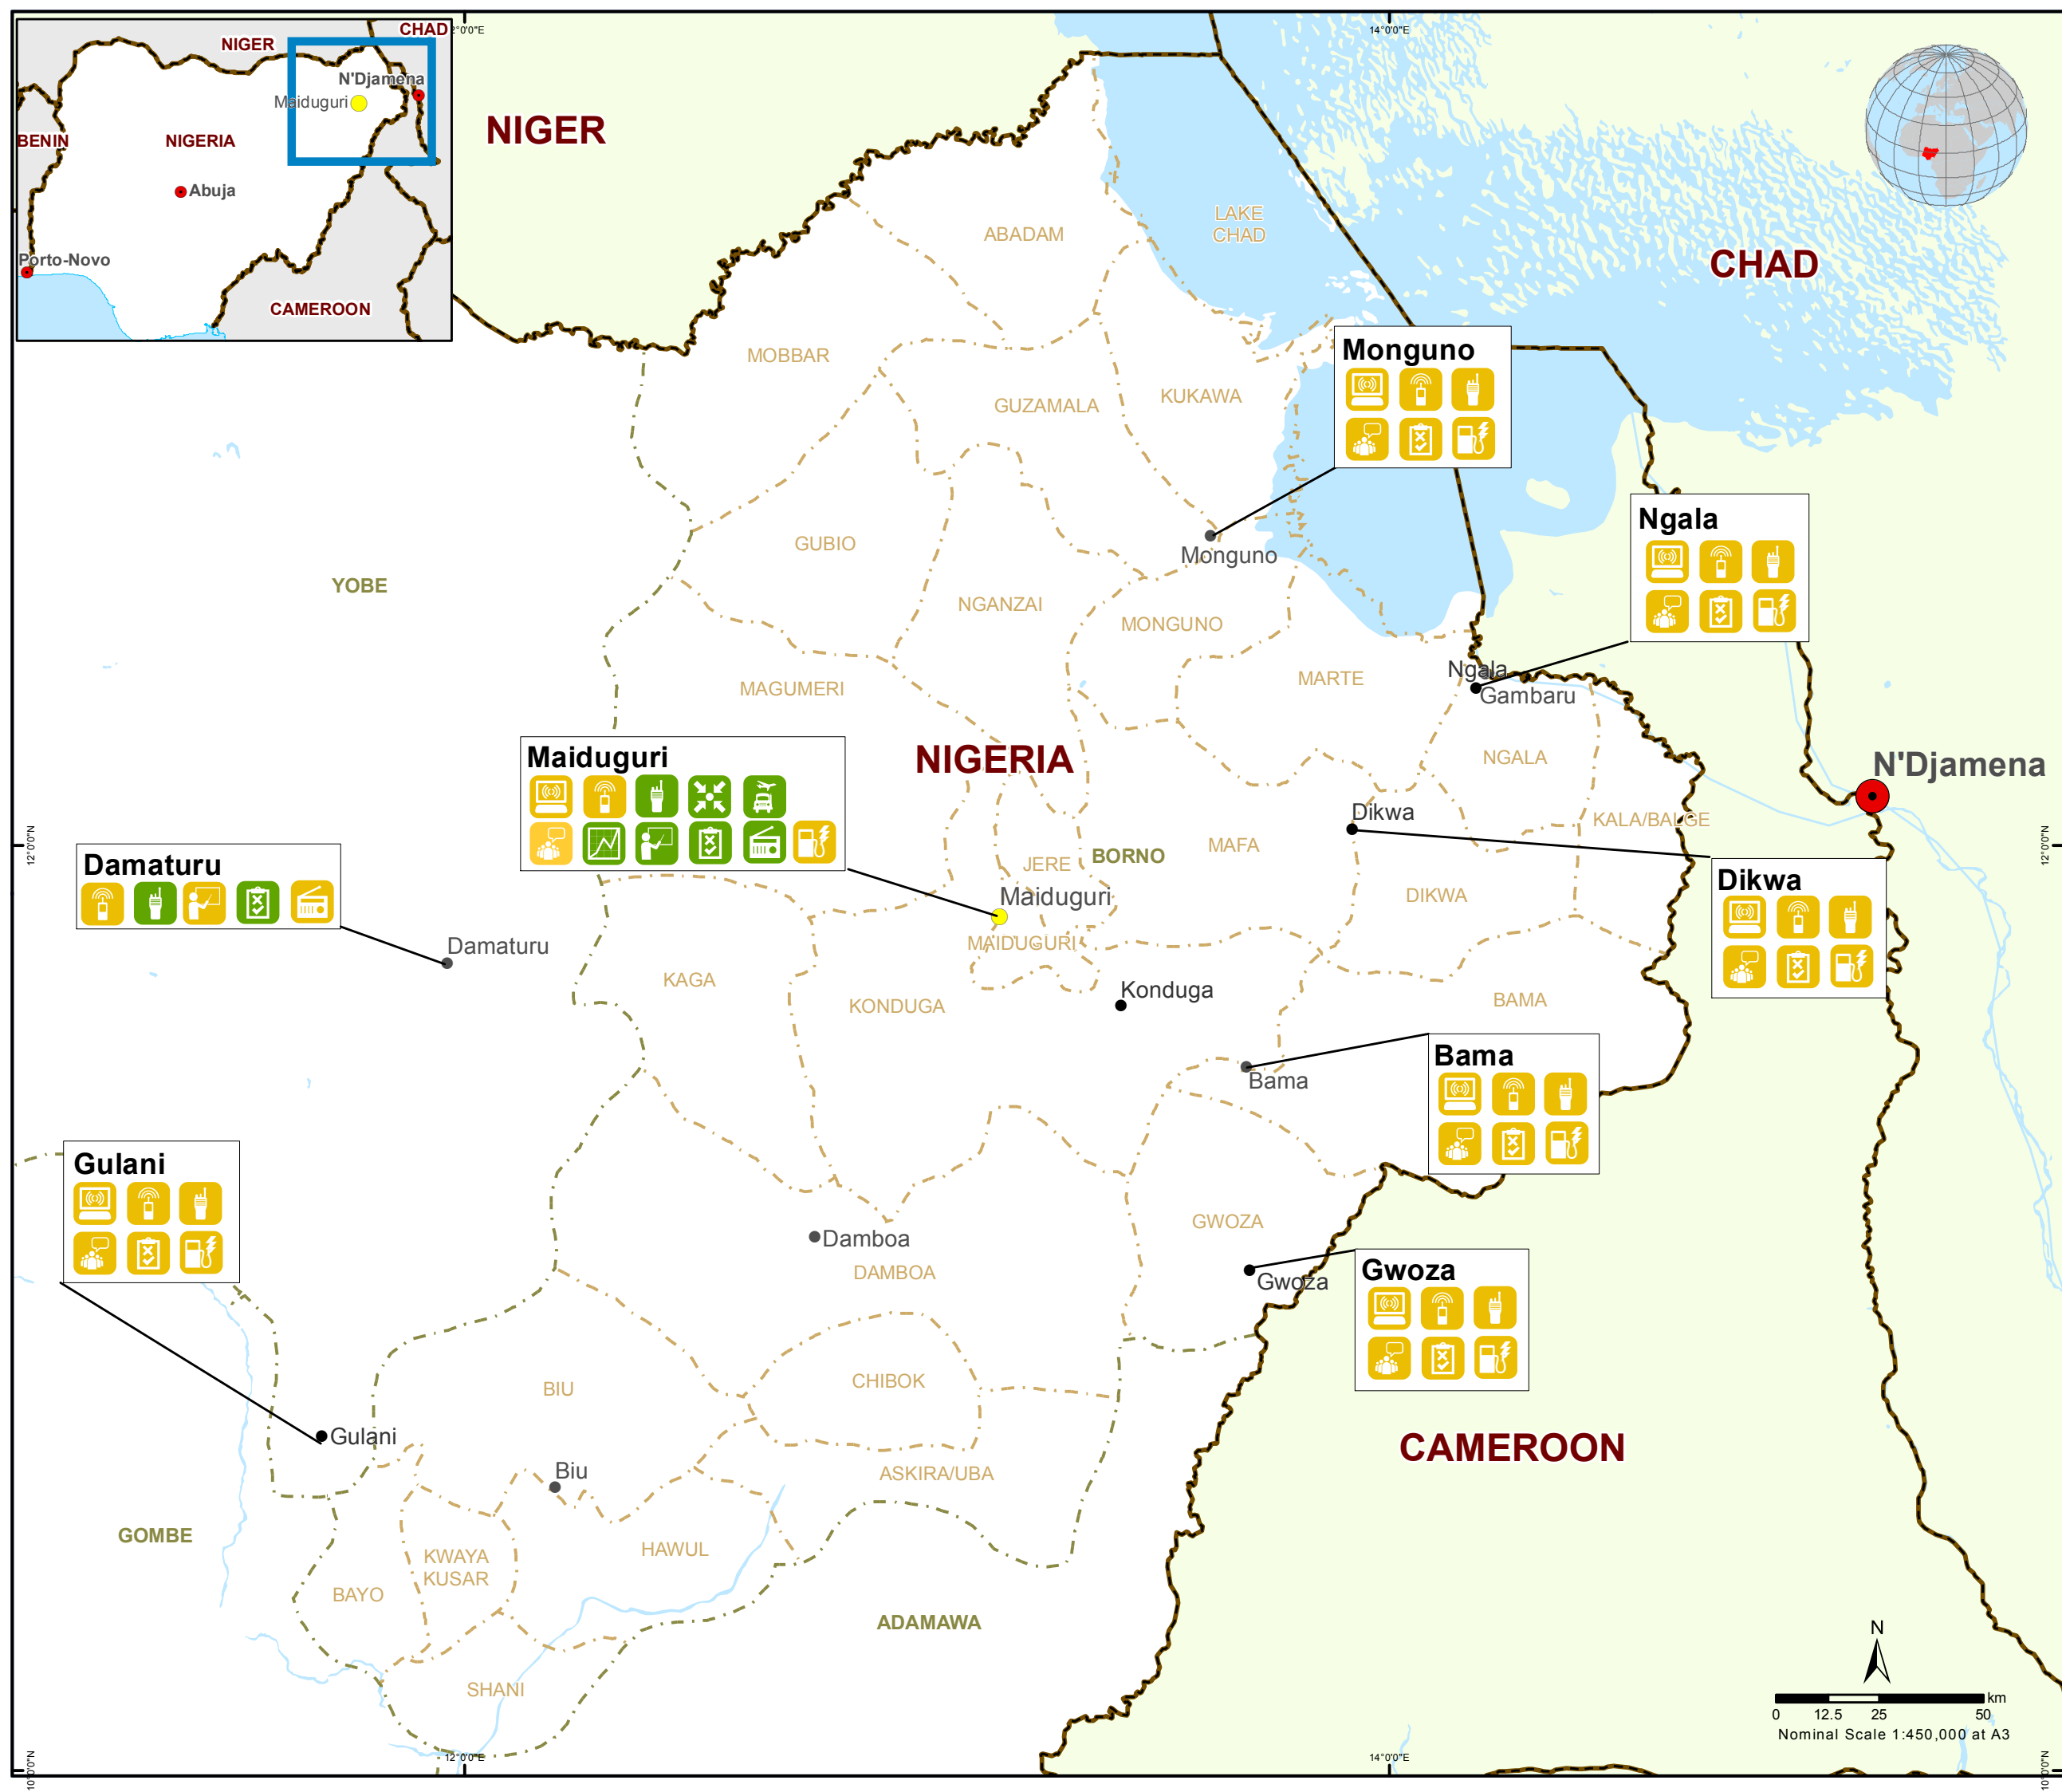

### NIGERIA - North-East Nigeria ETS Services December 2016

-  National Capital
-  Major Town
-  Intermediate Town
-  Small Town
-  International boundary
-  First level admin boundary
-  Second level admin boundary
-  River
-  Surface Waterbody

-  Internet
-  Phone/Voice
-  Radio
-  Coordination
-  Logistics Hub
-  ICT Helpdesk
-  Information Management
-  Radio Training
-  Assessment Mission
-  Radio Programming
-  Power Charging Station

-  Services not deployed
-  Services being provided
-  Planned services

**Key Contacts**  
ETS Coordinator: Pastor Lovo  
Nigeria.ETS@wfp.org

Date Created: 28 Dec 2016  
Map Num: NGA\_ETC\_Services\_A3L  
Coord. System/Datum: Geographic/WGS84  
Data Sources: UNGIWG, Geonames, WFP,  
© OpenStreetMap Contributors

The boundaries and names and the designations used on this map do not imply official endorsement or acceptance by the United Nations.

Map prepared by OSEP GIS  
Website: ETCluster.org

**Damaturu**

- Internet
- Phone/Voice
- Radio
- Coordination
- Logistics Hub
- ICT Helpdesk
- Information Management
- Radio Training
- Assessment Mission
- Radio Programming
- Power Charging Station