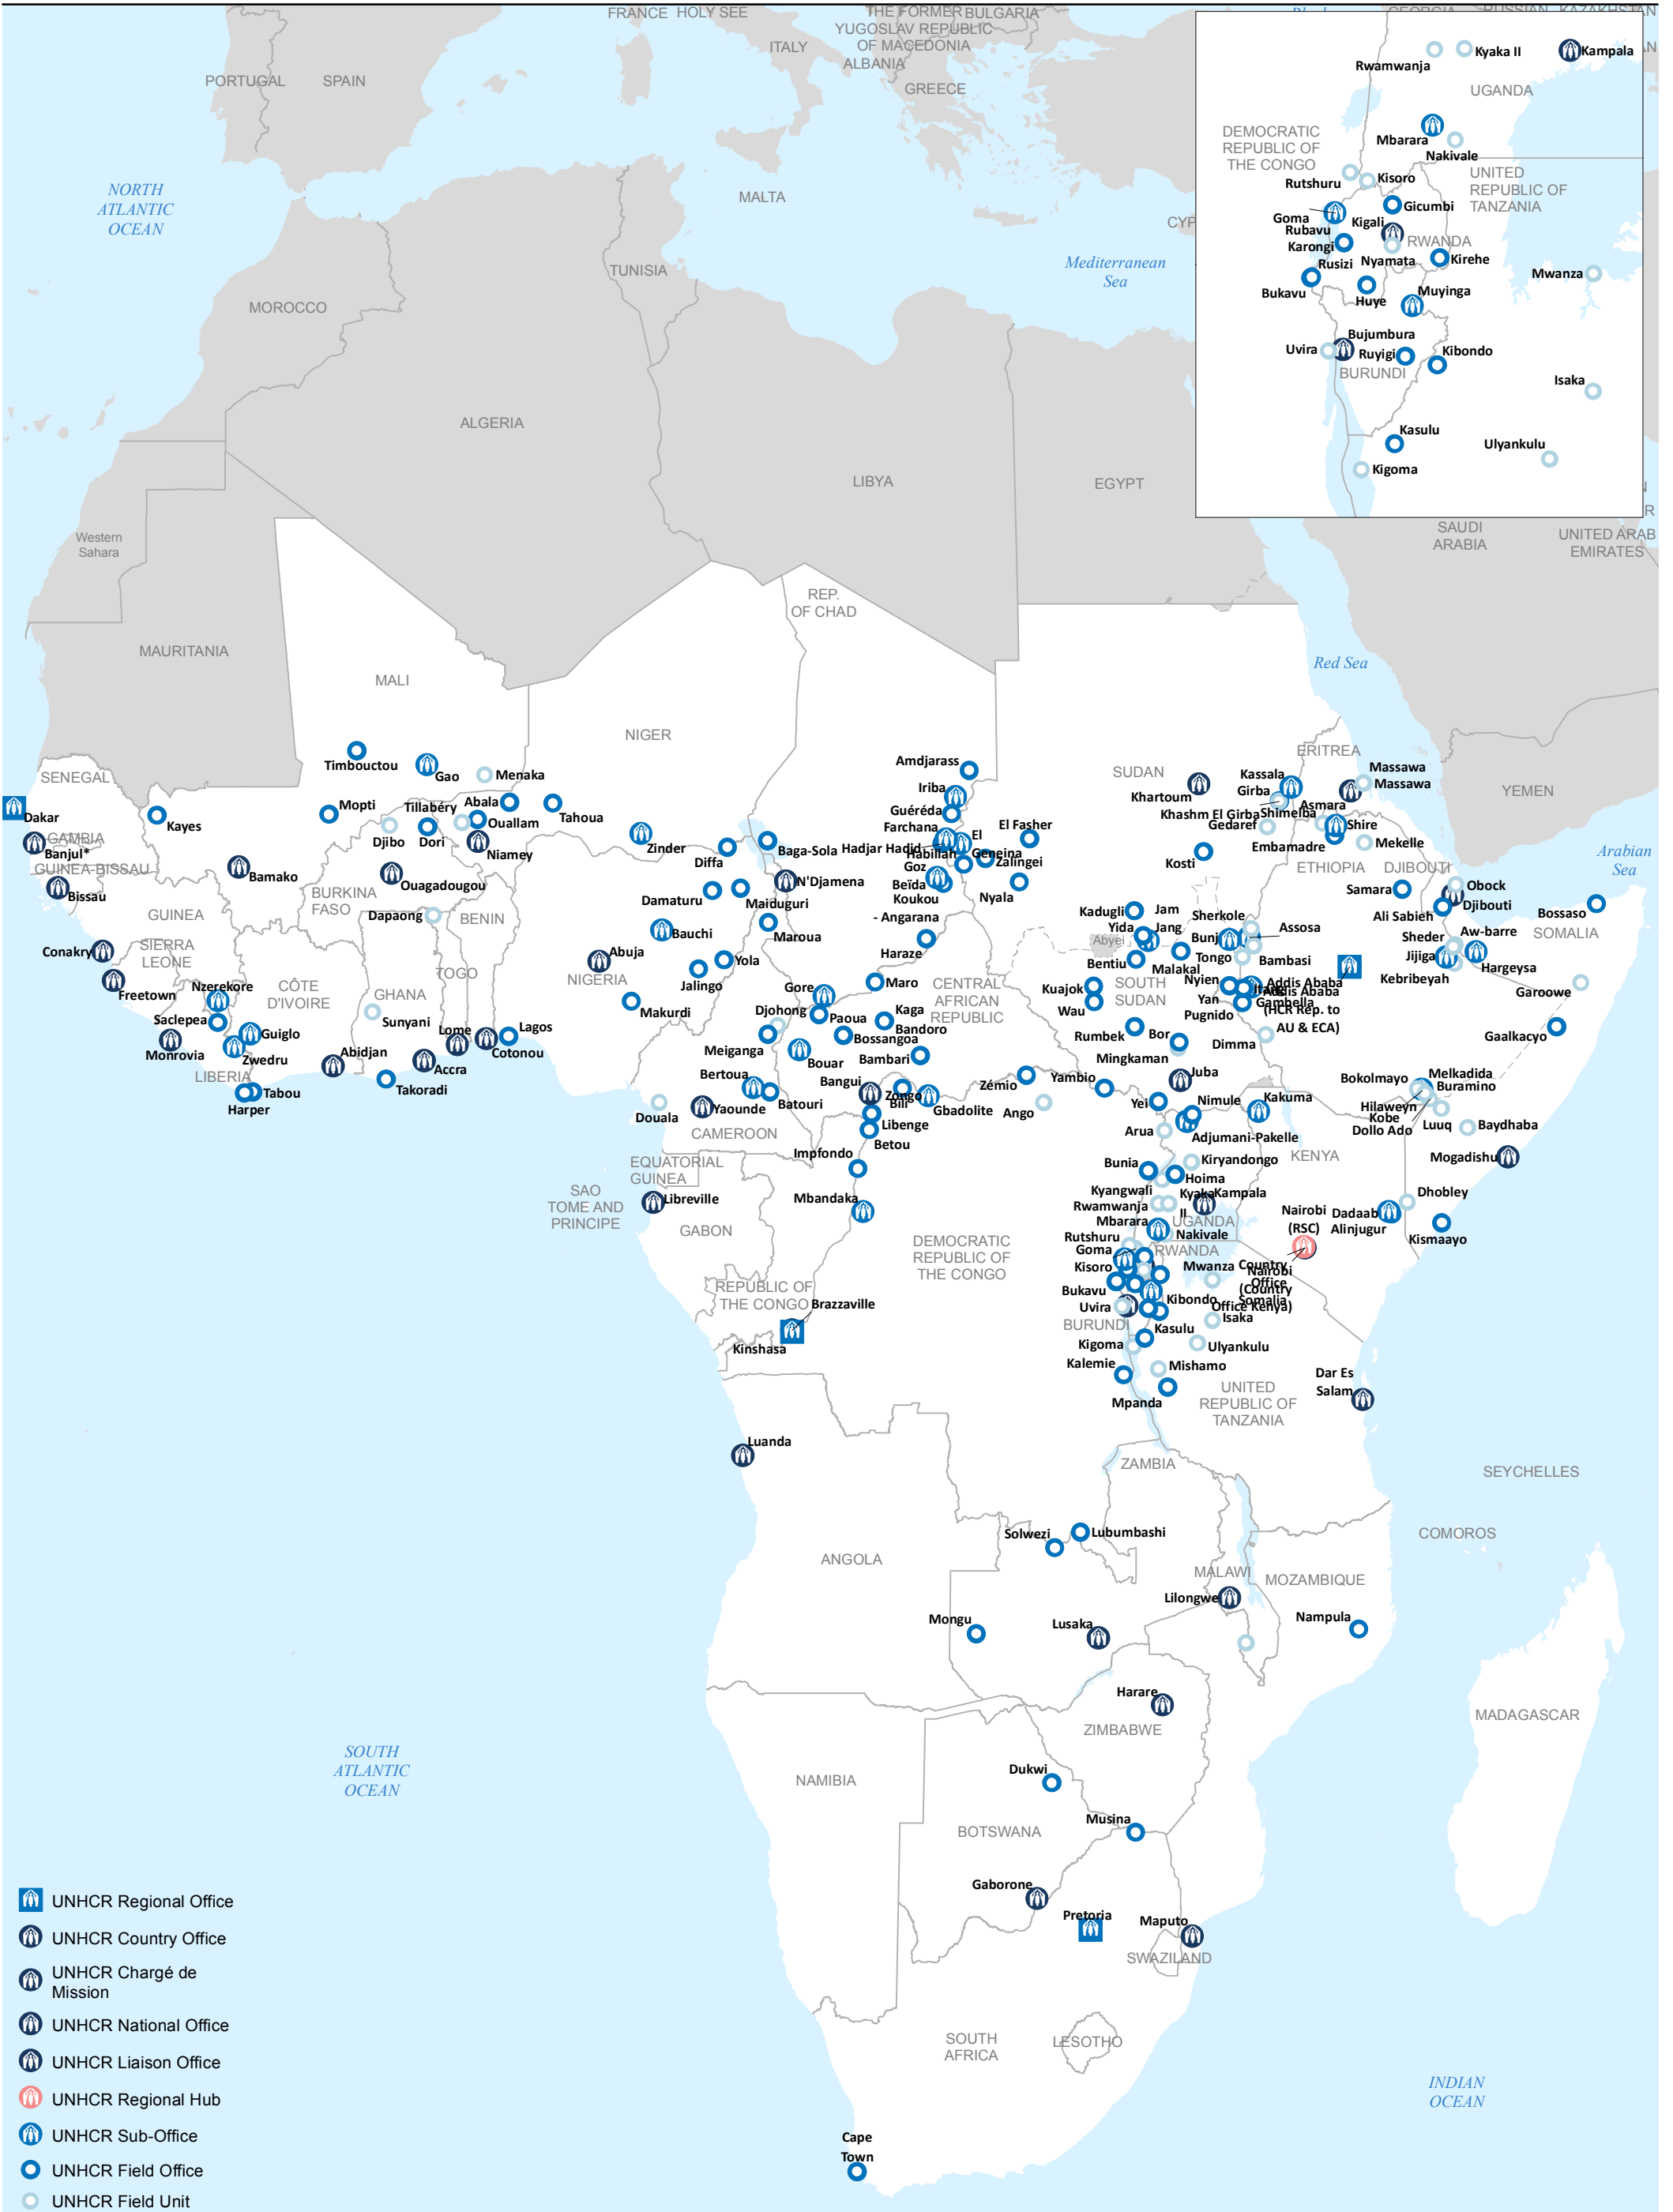

Africa

UNHCR presence

as of 03 May 2016

The boundaries and names shown and the designations used on this map do not imply official endorsement or acceptance by the United Nations.

200km