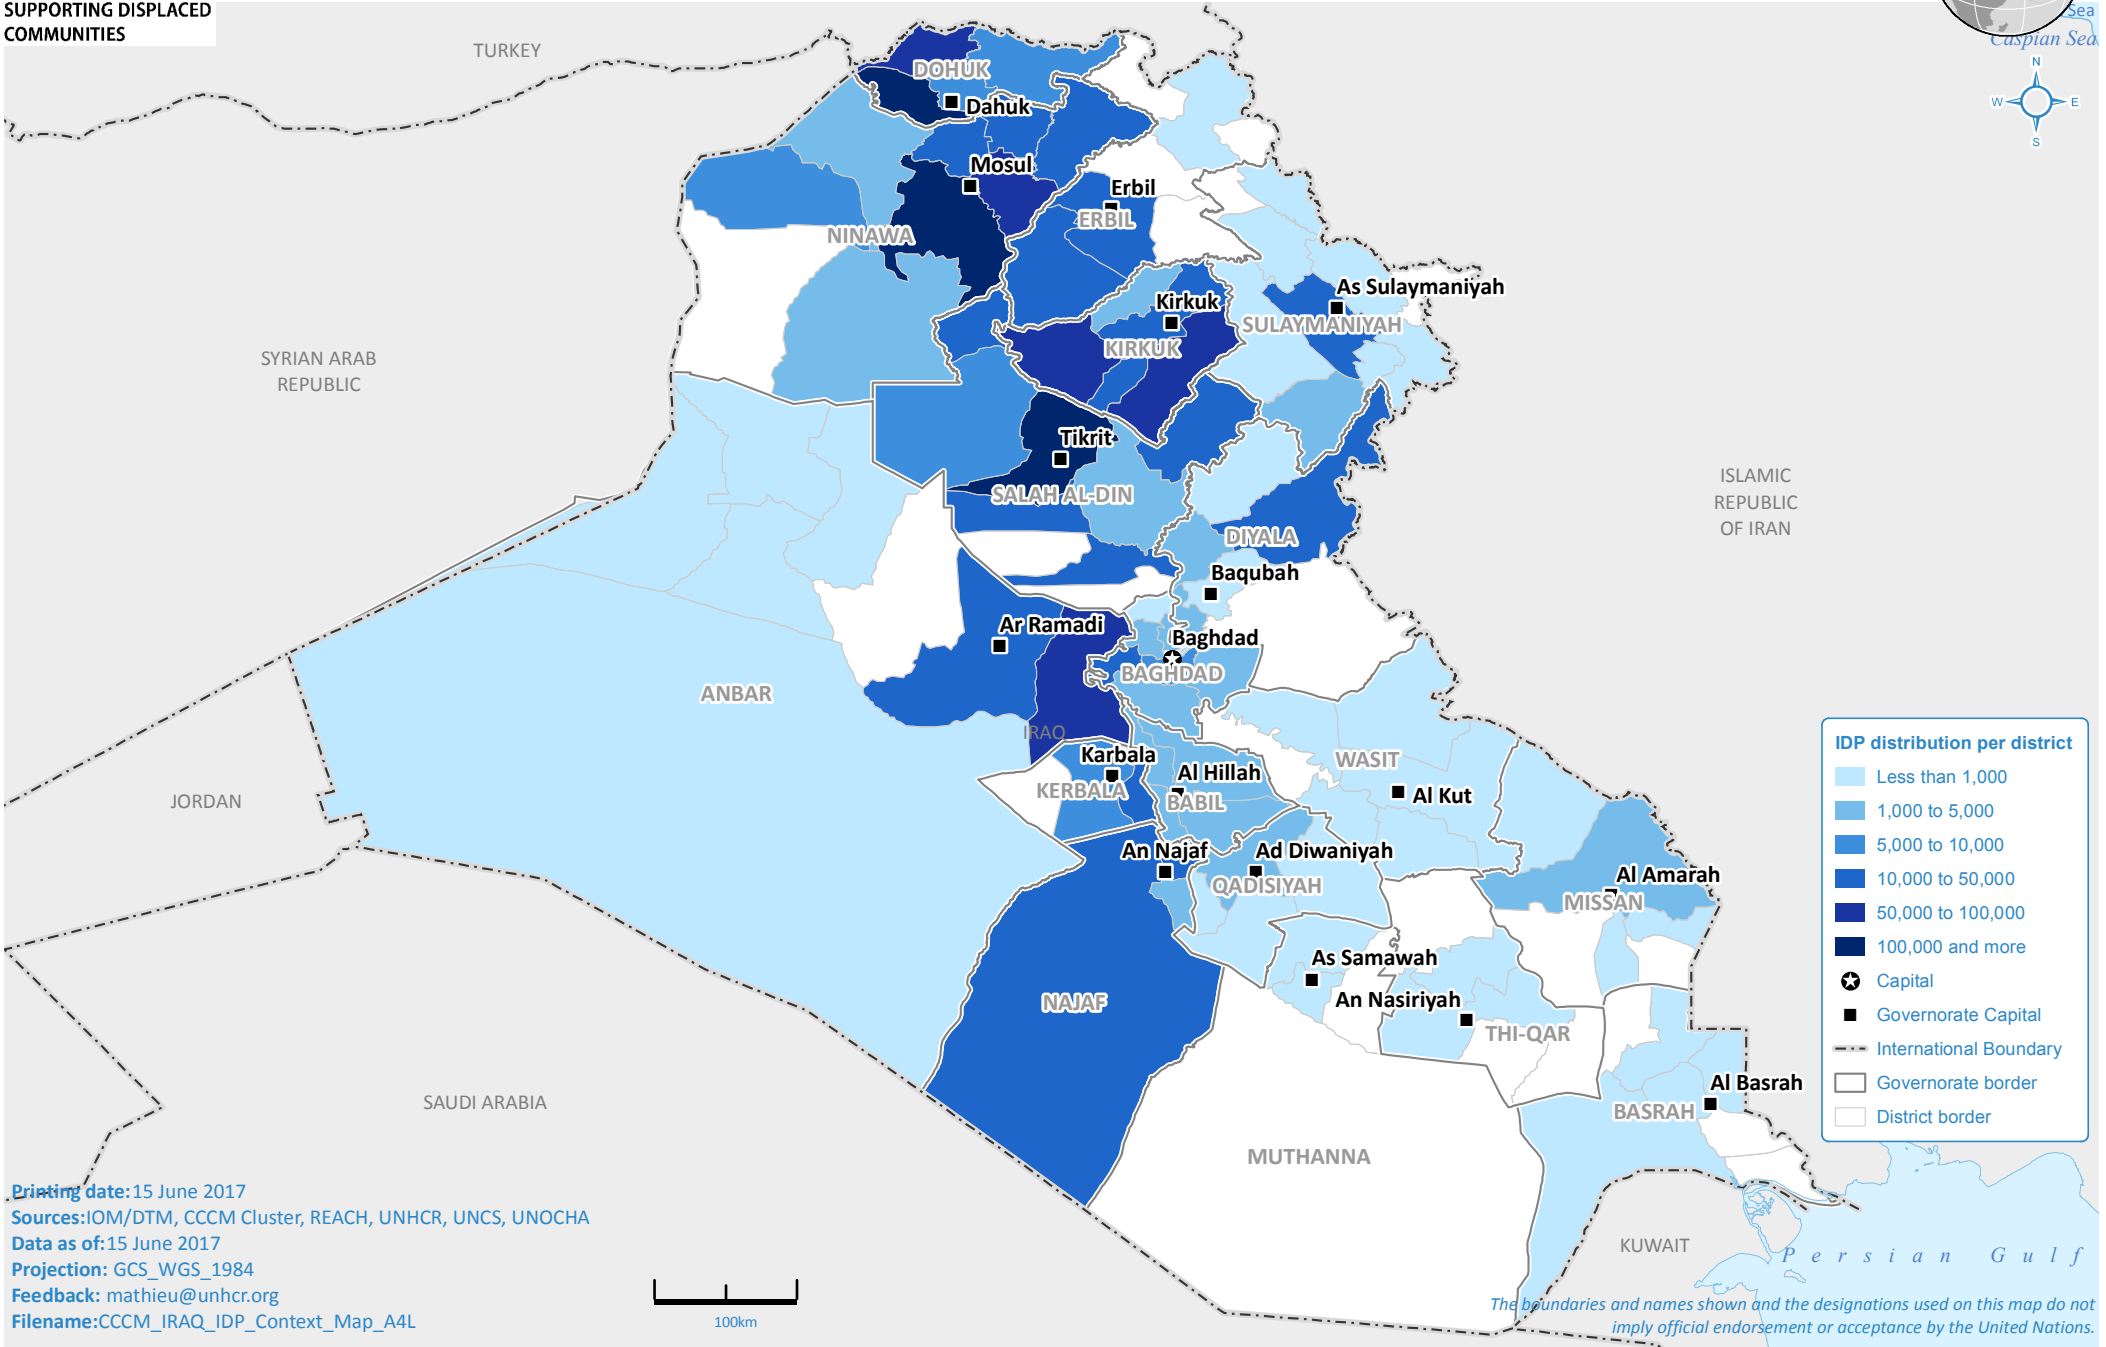

IRAQ: CCCM - IDP populations in temporary settlements by district

CCCM CLUSTER 15 June 2017
SUPPORTING DISPLACED COMMUNITIES

CCCM IRAQ - IMU

Printing date: 15 June 2017
 Sources: IOM/DTM, CCCM Cluster, REACH, UNHCR, UNCS, UNOCHA
 Data as of: 15 June 2017
 Projection: GCS_WGS_1984
 Feedback: mathieu@unhcr.org
 Filename: CCCM_IRAQ_IDP_Context_Map_A4L

The boundaries and names shown and the designations used on this map do not imply official endorsement or acceptance by the United Nations.