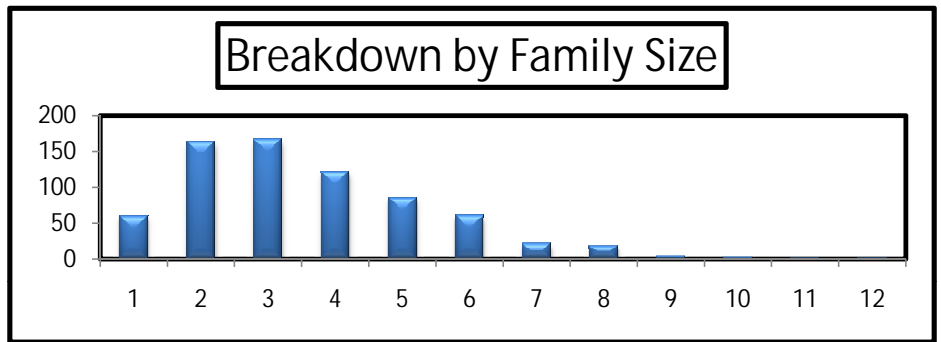

Profile of the registered population

	Level 1 registration					un-registered				
	Malian		Nigerien		Total	Malian		Nigerien		Total
TIGZEFAN	702	2516	4	24	706	2540				

a. Age and gender Breakdown

		Malian					Nigerien				
		0-4	5-11	12-17	18-59	>60	0-4	5-11	12-17	18-59	>60
TIGZEFAN	Male	287	257	88	482	17	3	5	1	1	1
	Female	326	317	75	628	39	2	5	2	4	0
	Total	613	574	163	1110	56	5	10	3	5	1

b. By family size

Size	Total HH	%
1	60	8%
2	164	23%
3	167	24%
4	121	17%
5	85	12%
6	61	9%
7	22	3%
8	19	3%
9	3	0%
10	2	0%
11	1	0%
12	1	0%
<b>Grand Total</b>	<b>706</b>	<b>100%</b>

b. By Place of habitual residence