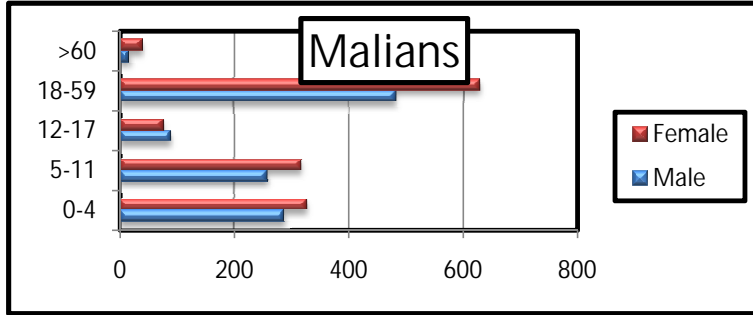

Profile of the registered population

	Level 1 registration					un-registered				
	Malian		Nigerien		Total	Malian		Nigerien		Total
TIGZEFAN	702	2516	4	24	706	2540				

a. Age and gender Breakdown

		Malian					Nigerien				
		0-4	5-11	12-17	18-59	>60	0-4	5-11	12-17	18-59	>60
TIGZEFAN	Male	287	257	88	482	17	3	5	1	1	1
	Female	326	317	75	628	39	2	5	2	4	0
	Total	613	574	163	1110	56	5	10	3	5	1

b. By family size

Size	Total HH	%
1	60	8%
2	164	23%
3	167	24%
4	121	17%
5	85	12%
6	61	9%
7	22	3%
8	19	3%
9	3	0%
10	2	0%
11	1	0%
12	1	0%
<b>Grand Total</b>	<b>706</b>	<b>100%</b>

b. By Place of habitual residence