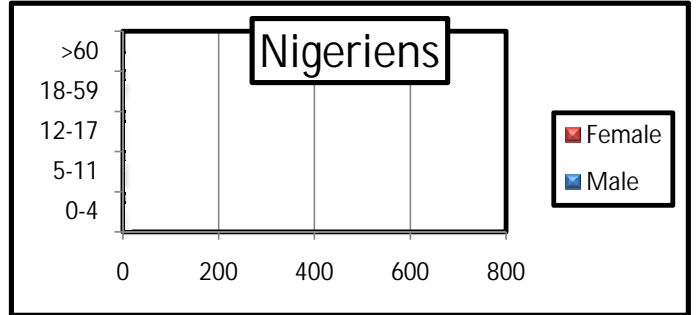

Profile of the registered population

	Level 1 registration					un-registered				
	Malian		Nigerien		Total	Malian		Nigerien		Total
TIGZEFAN	702	2516	4	24	706	2540				

a. Age and gender Breakdown

		Malian					Nigerien				
		0-4	5-11	12-17	18-59	>60	0-4	5-11	12-17	18-59	>60
TIGZEFAN	Male	287	257	88	482	17	3	5	1	1	1
	Female	326	317	75	628	39	2	5	2	4	0
	Total	613	574	163	1110	56	5	10	3	5	1

b. By family size

Size	Total HH	%
1	60	8%
2	164	23%
3	167	24%
4	121	17%
5	85	12%
6	61	9%
7	22	3%
8	19	3%
9	3	0%
10	2	0%
11	1	0%
12	1	0%
<b>Grand Total</b>	<b>706</b>	<b>100%</b>

b. By Place of habitual residence