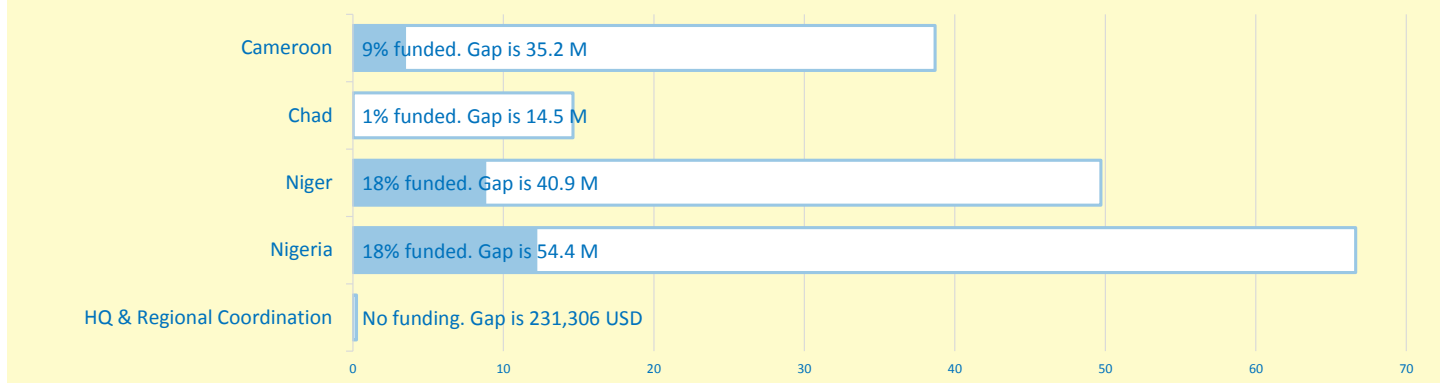

Funding Gap by country office

Details of contributions for the Nigeria Situation

Donor	Situation Overall	Cameroon	Chad	Niger	Nigeria	HQ & Regional Coordination	Total
United States of America				5,000,000	6,000,000		11,000,000
Germany	9,626,356						9,626,356
CERF		1,700,002	99,996	472,674	2,772,390		5,045,062
Japan		497,860		435,974	2,500,000		3,433,834
European Union				2,365,326	977,199		3,342,524
France	2,171,553						2,171,553
Dutch Postcode Lottery (NPL)		1,335,069					1,335,069
Norway	585,138			585,138			1,170,275
Priv Donors Australia					2,257		2,257
Priv Donors Spain	1,097						1,097
Priv Donors Canada	504						504
Priv Donors Sweden					307		307
Total	12,384,647	3,532,931	99,996	8,859,111	12,252,152		37,128,837

Special thanks to the major donors of unrestricted and regional funds

United States of America (95 M) | Sweden (76 M) | Netherlands (52 M) | Norway (41 M) | Priv Donors Spain (24 M) | Denmark (23 M) | Australia (19 M) | Canada (16 M) | Switzerland (15 M) | France (14 M) | Germany (12 M) | Priv Donors Republic of Korea (12 M)

Thanks to other donors of unrestricted and regional funds

Algeria | Austria | Belgium | Bosnia and Herzegovina | Chile | Costa Rica | Estonia | Finland | Iceland | Indonesia | Ireland | Korea | Kuwait | Lithuania | Luxembourg | Malta | Monaco | Morocco | New Zealand | Qatar | Singapore | Sri Lanka | Thailand | Turkey | United Arab Emirates | Uruguay | Zambia | Private Donors

Notes:

1. The total of contributions received includes the programme support component.
2. All financial information contained in this funding update is indicative and does not constitute official UNHCR financial reporting.
3. Unrestricted and regional funds mentioned above include all sub-regional and regional contributions worldwide.