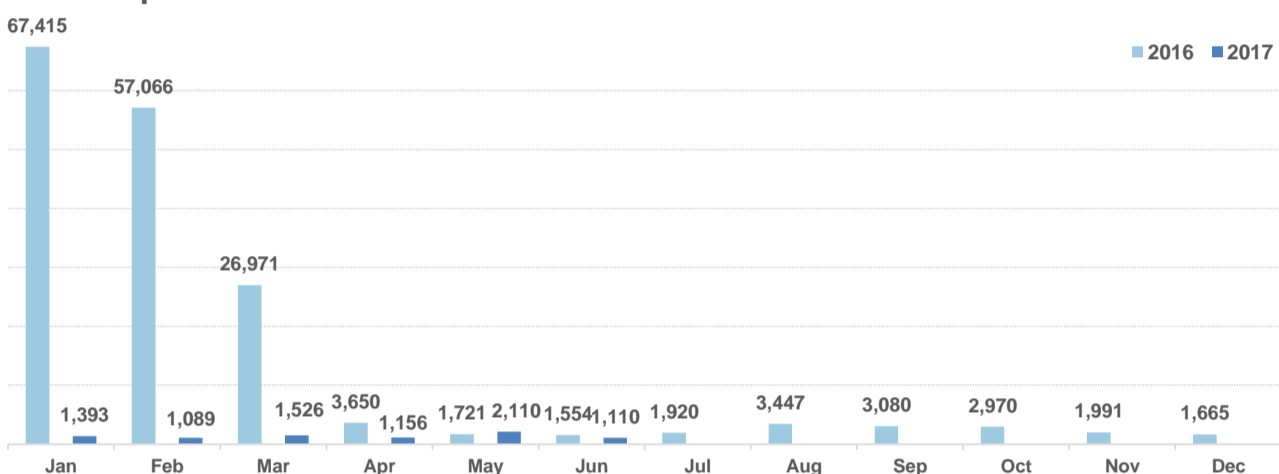

Arrivals per month