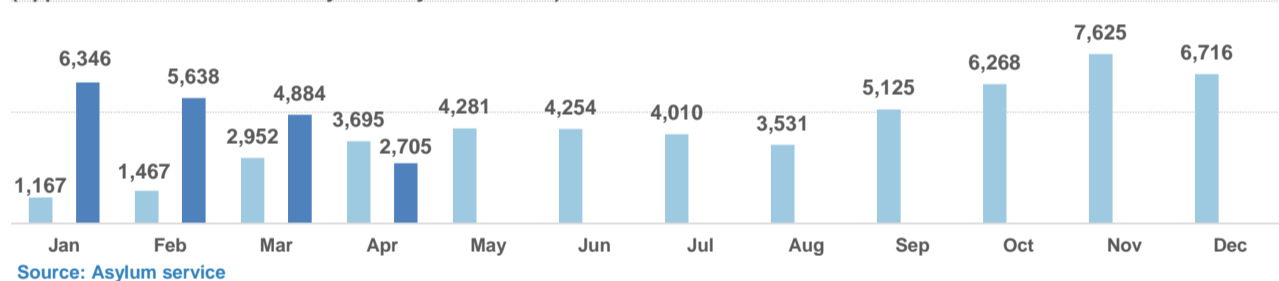

Estimated departures from islands to Mainland during June 2017: **892**

Dead and missing

146 dead - 51 missing (Dec. 2016)

9 dead - 0 missing (Apr. 2017)

(Source: Hellenic Coast Guard, Greek territorial waters, provisional data)

Estimated # of arrivals during the last seven days
(Based on arrivals or registration figures as provided by authorities, arrows indicating higher or lower number based on the day before)

12/06/2017	▼	0
13/06/2017	▲	146
14/06/2017	▲	151
15/06/2017	▼	145
16/06/2017	▼	52
17/06/2017	▲	61
18/06/2017	▲	98

Arrivals per month

Asylum applications

(Applications are not necessarily made by new arrivals)

Relocation Procedures (up to 11 June)

Total Relocation Requests: **23,189**

Implemented Transfers (Departures): **13,973**