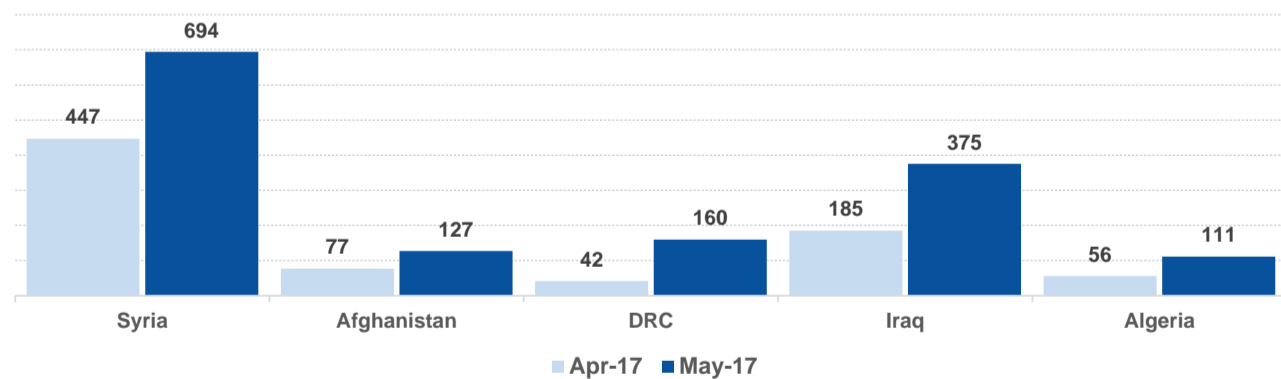

Most common nationalities of sea arrivals