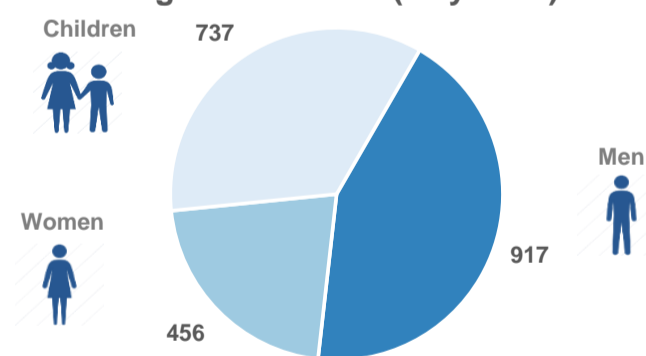

Age and Gender (May 2017)