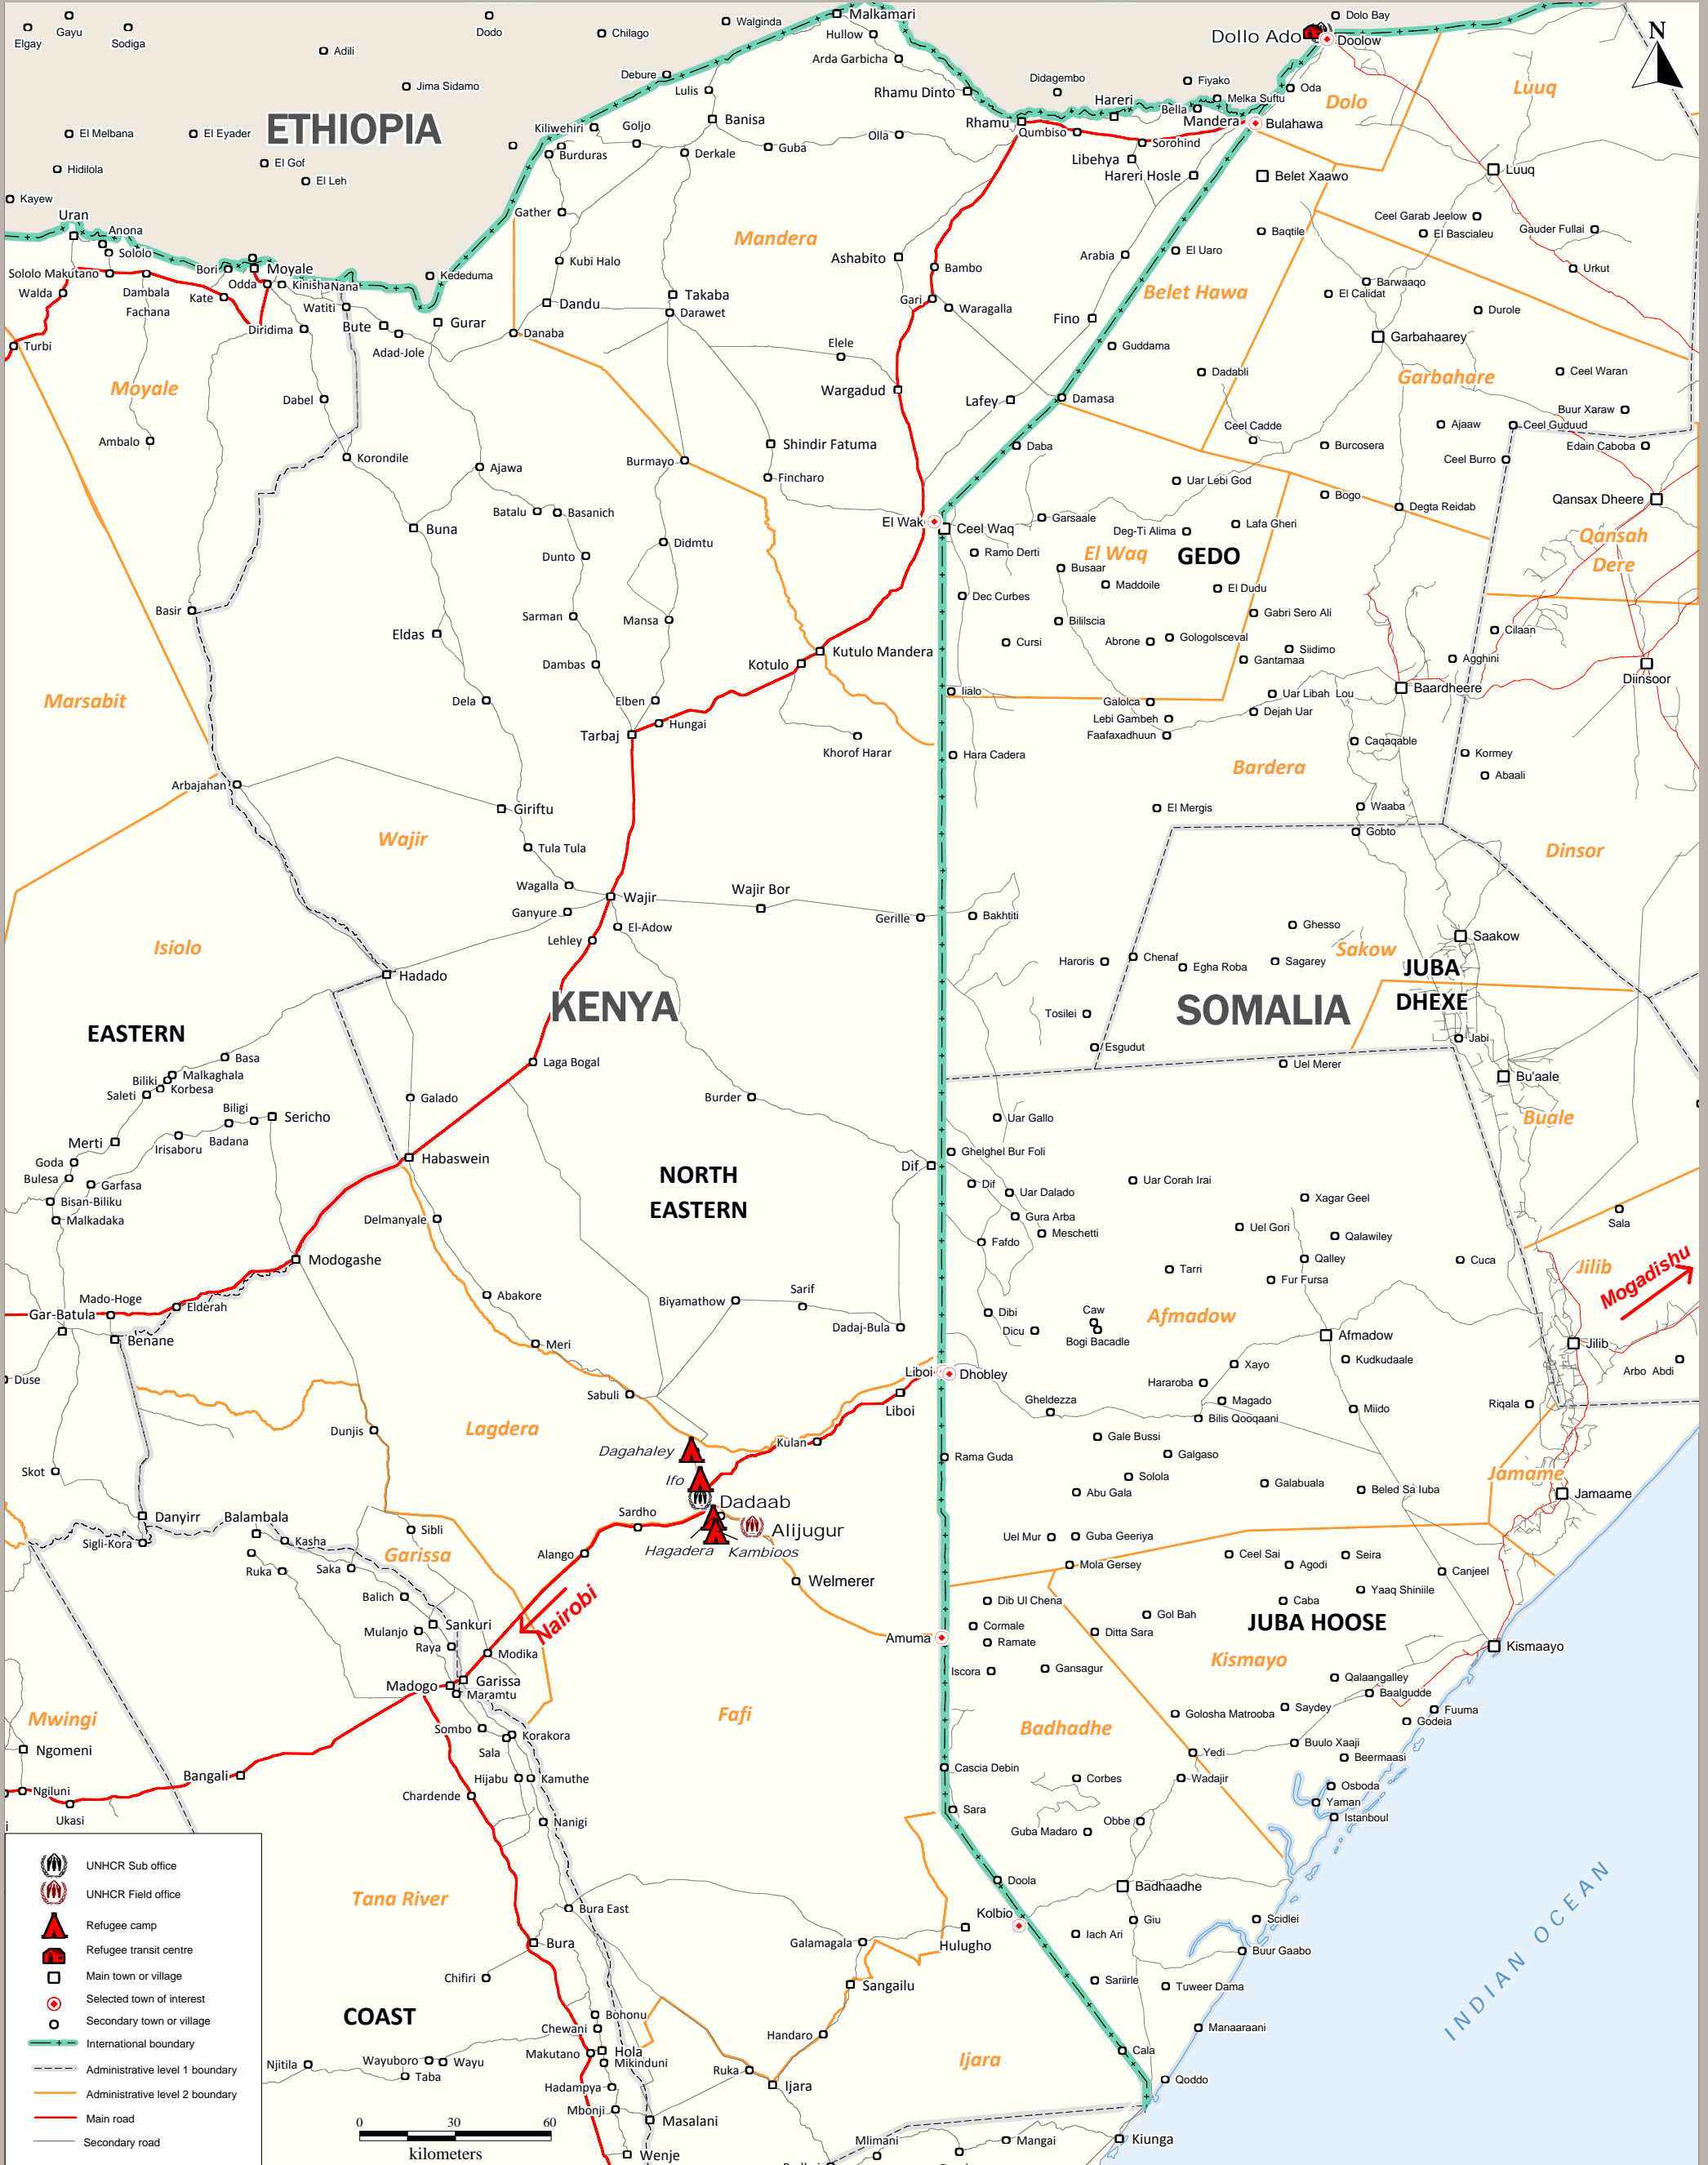

# Kenya - Somalia Border Overview Map

UNHCR  
The UN  
Refugee Agency

Geographic Information Systems and Mapping Unit  
UNHCR Regional Support Hub in Nairobi

Tel.: +254 20 4222000 Email: kennarsh@unhcr.org

Sources:  
UNHCR, Global Insight digital mapping © 1998  
Europa Technologies Ltd.

The boundaries and names shown and the designations used on this map do not imply official endorsement or acceptance by the United Nations.

	UNHCR Sub office
	UNHCR Field office
	Refugee camp
	Refugee transit centre
	Main town or village
	Selected town of interest
	Secondary town or village
	International boundary
	Administrative level 1 boundary
	Administrative level 2 boundary
	Main road
	Secondary road