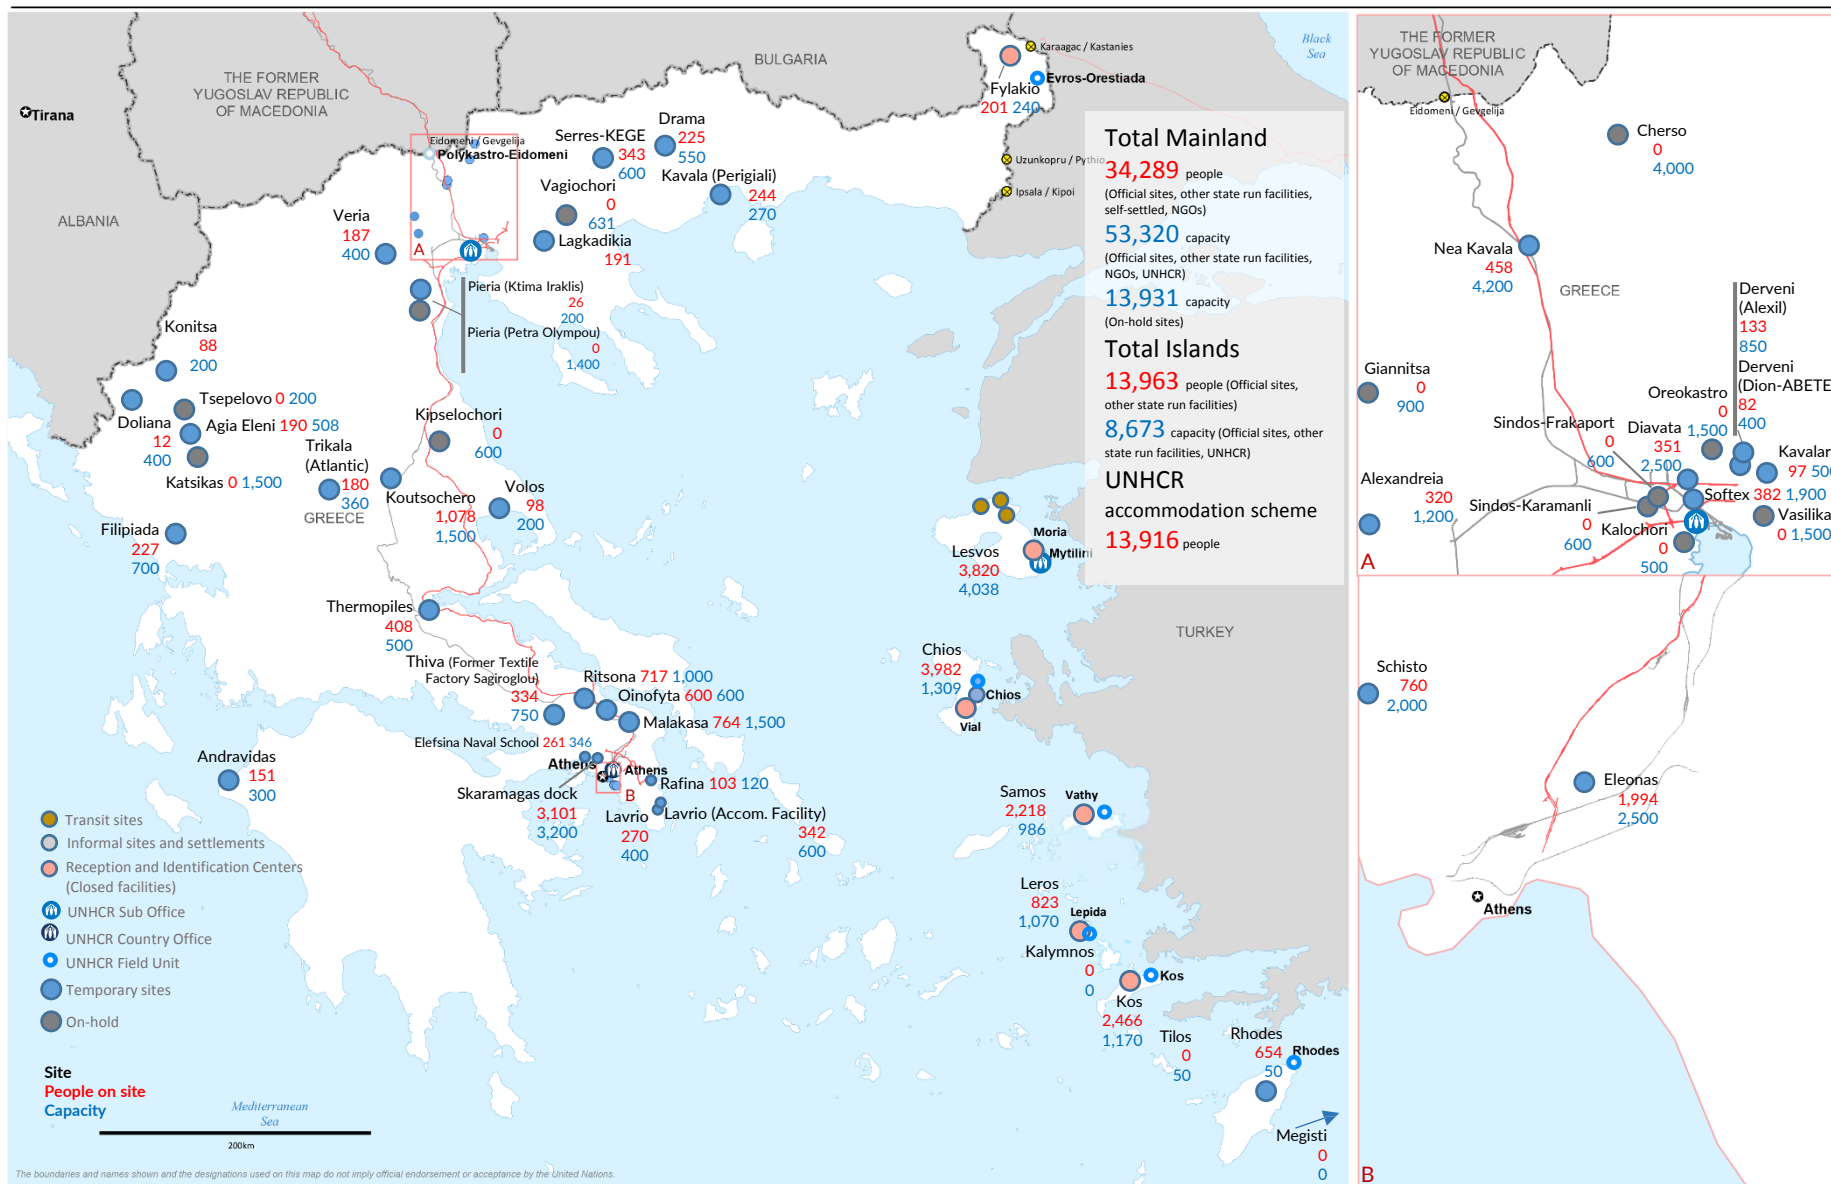

# Europe Refugee Emergency

## Weekly map indicating capacity and occupancy (Governmental figures)

As of 06 June 2017 10:00 a.m. EET

Presence and capacity are based on Governmental figures from the Coordination Centre for the Management of the Refugee Crisis, as of 06/06/2017 10:00 a.m. Eastern European Time. Online map with additional information: <http://www.unhcr.gr/sites>