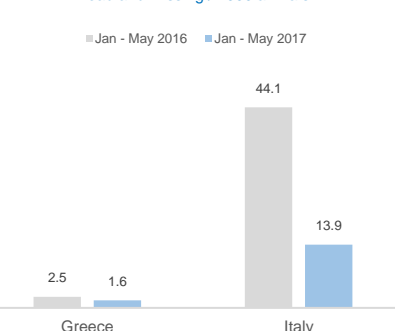

Key Figures

1,778

Dead and Missing in 2017
(as of 31 May 2017)

2,537 Dead and Missing in 2016

(as of 31 May 2016)

5,096 Dead and Missing in 2016

Dead and missing (as of 31 May - 2016 and 2017)

Dead and missing / 1000 arrivals