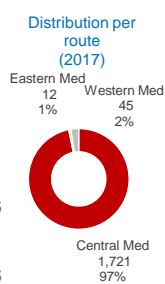

Key Figures

1,778

Dead and Missing in 2017
(as of 31 May 2017)

2,537 Dead and Missing in 2016

(as of 31 May 2016)

5,096 Dead and Missing in 2016

Dead and missing (as of 31 May - 2016 and 2017)

Dead and missing / 1000 arrivals

Central Mediterranean Route

Eastern Mediterranean Route

Figures included in the dead and missing file are compiled from a variety of sources, including report from survivors and family members collected by UNHCR staff governments, Coast Guard or Navy vessels. News, Media and Civil Society are also an important source of information. Because of the varying quality and reliability of data, every effort has been made to ensure that all statistical information is verified and figures on dead and missing at sea represent conservative estimates of a number that could possibly be higher than reported.