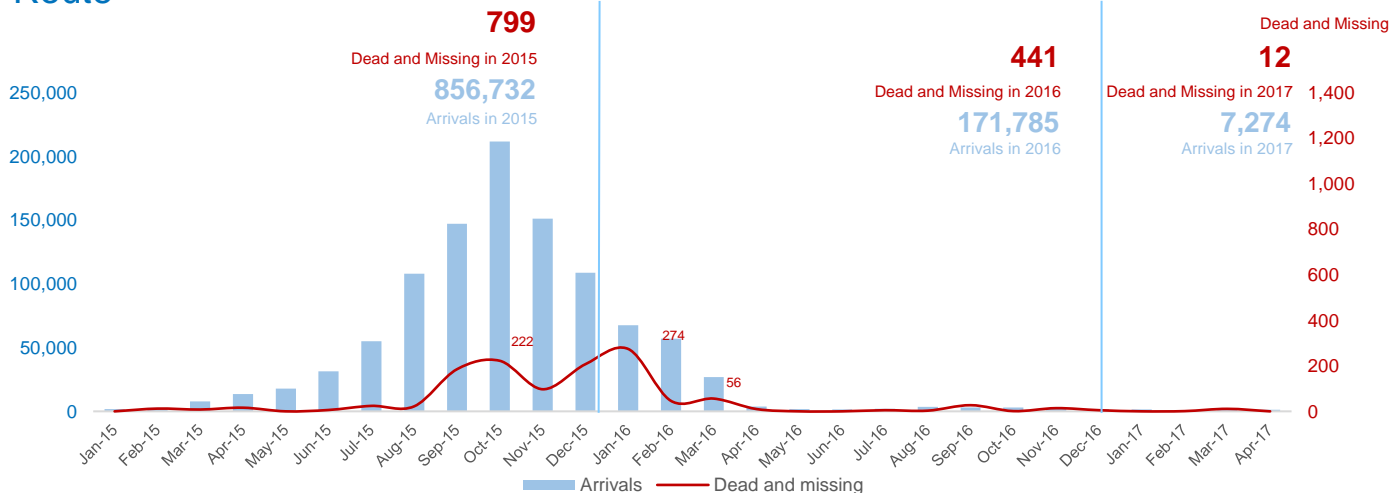

Key Figures

1,778

Dead and Missing in 2017
(as of 31 May 2017)

2,537 Dead and Missing in 2016

(as of 31 May 2016)

5,096 Dead and Missing in 2016

Dead and missing (as of 31 May - 2016 and 2017)

Dead and missing / 1000 arrivals

Central Mediterranean Route

Eastern Mediterranean Route

Figures included in the dead and missing file are compiled from a variety of sources, including report from survivors and family members collected by UNHCR staff governments, Coast Guard or Navy vessels. News, Media and Civil Society are also an important source of information. Because of the varying quality and reliability of data, every effort has been made to ensure that all statistical information is verified and figures on dead and missing at sea represent conservative estimates of a number that could possibly be higher than reported.