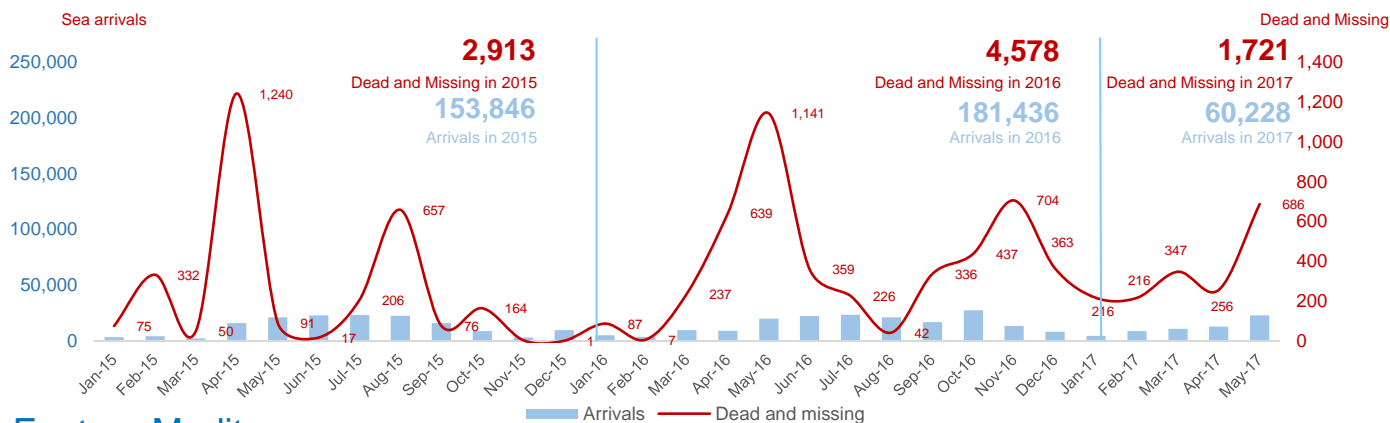

Key Figures

1,778

Dead and Missing in 2017
(as of 31 May 2017)

2,537 Dead and Missing in 2016

(as of 31 May 2016)

5,096 Dead and Missing in 2016

Dead and missing (as of 31 May - 2016 and 2017)

Dead and missing / 1000 arrivals

Central Mediterranean Route

Eastern Mediterranean Route

Figures included in the dead and missing file are compiled from a variety of sources, including report from survivors and family members collected by UNHCR staff governments, Coast Guard or Navy vessels. News, Media and Civil Society are also an important source of information. Because of the varying quality and reliability of data, every effort has been made to ensure that all statistical information is verified and figures on dead and missing at sea represent conservative estimates of a number that could possibly be higher than reported.