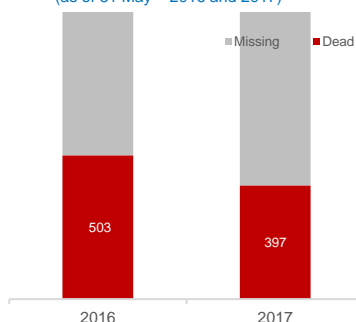

Key Figures

1,778

Dead and Missing in 2017
(as of 31 May 2017)

2,537 Dead and Missing in 2016

(as of 31 May 2016)

5,096 Dead and Missing in 2016

Dead and missing (as of 31 May - 2016 and 2017)

Dead and missing / 1000 arrivals