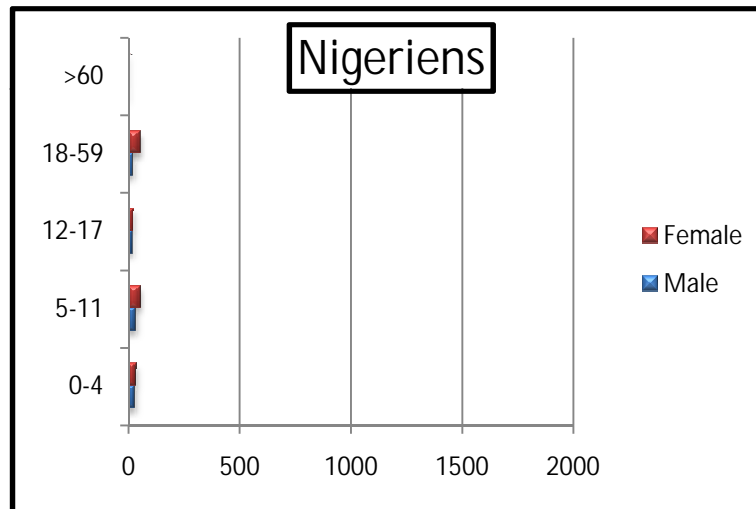

PROFILE OF REGISTERED POPULATION

	Level 1 registration					un-registered			
	Malian		Nigerien		Total	Malian		Nigerien	Total
ABALA	2263	11815	54	261	2317	12076			

* The 261 Nigeriens are living in Abala town

a. Age and gender Breakdown

		Malian					Nigerien				
		0-4	5-11	12-17	18-59	>60	0-4	5-11	12-17	18-59	>60
ABALA	Male	1186	1648	814	1684	157	30	34	17	22	1
	Female	1439	1785	791	2247	64	35	50	21	48	3
	Total	2625	3433	1605	3931	221	65	84	38	70	4