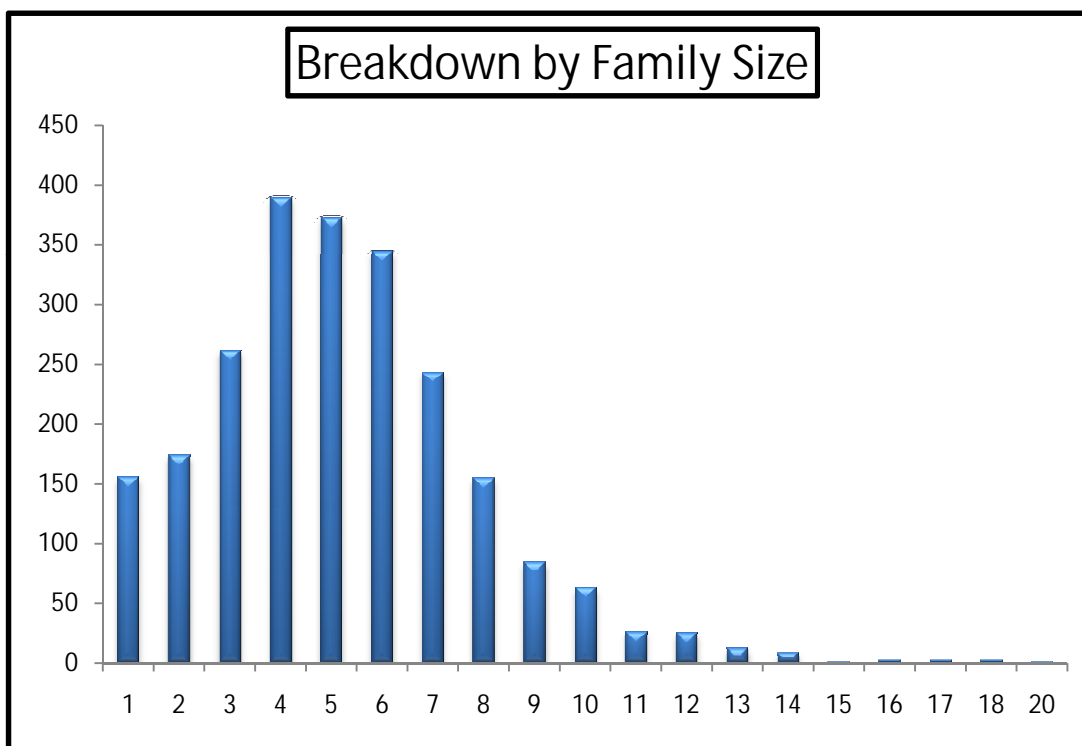

PROFILE OF REGISTERED POPULATION

	Level 1 registration					un-registered			
	Malian		Nigerien		Total	Malian		Nigerien	Total
ABALA	2263	11815	54	261	2317	12076			

* The 261 Nigeriens are living in Abala town

a. Age and gender Breakdown

		Malian					Nigerien				
		0-4	5-11	12-17	18-59	>60	0-4	5-11	12-17	18-59	>60
ABALA	Male	1186	1648	814	1684	157	30	34	17	22	1
	Female	1439	1785	791	2247	64	35	50	21	48	3
	Total	2625	3433	1605	3931	221	65	84	38	70	4

b. By family size

Size	Total HH	
1	155	7%
2	173	7%
3	261	11%
4	389	17%
5	372	16%
6	344	15%
7	243	10%
8	154	7%
9	84	4%
10	63	3%
11	26	1%
12	25	1%
13	12	1%
14	8	0%
15	1	0%
16	2	0%
17	2	0%
18	2	0%
20	1	0%
Grand Total	2317	100%