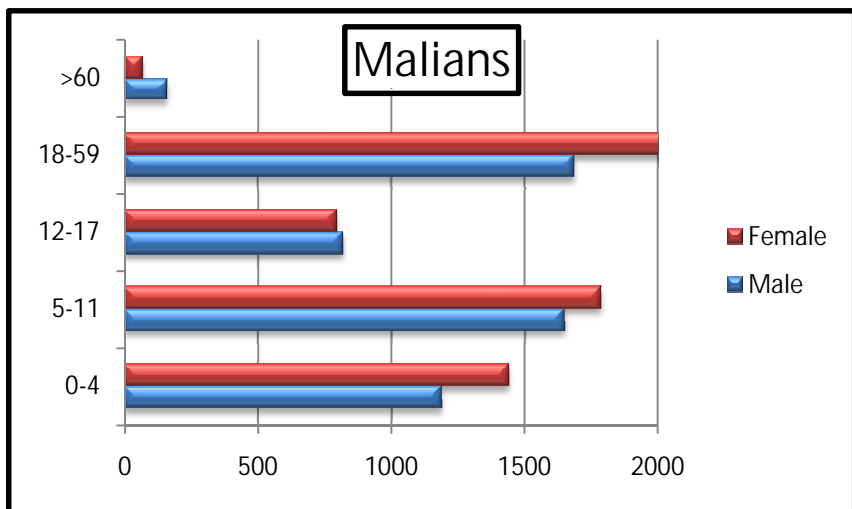

PROFILE OF REGISTERED POPULATION

	Level 1 registration					un-registered			
	Malian		Nigerien		Total	Malian		Nigerien	Total
ABALA	2263	11815	54	261	2317	12076			

* The 261 Nigeriens are living in Abala town

a. Age and gender Breakdown

		Malian					Nigerien				
		0-4	5-11	12-17	18-59	>60	0-4	5-11	12-17	18-59	>60
ABALA	Male	1186	1648	814	1684	157	30	34	17	22	1
	Female	1439	1785	791	2247	64	35	50	21	48	3
	Total	2625	3433	1605	3931	221	65	84	38	70	4

b. By family size

Size	Total HH	
1	155	7%
2	173	7%
3	261	11%
4	389	17%
5	372	16%
6	344	15%
7	243	10%
8	154	7%
9	84	4%
10	63	3%
11	26	1%
12	25	1%
13	12	1%
14	8	0%
15	1	0%
16	2	0%
17	2	0%
18	2	0%
20	1	0%
Grand Total	2317	100%