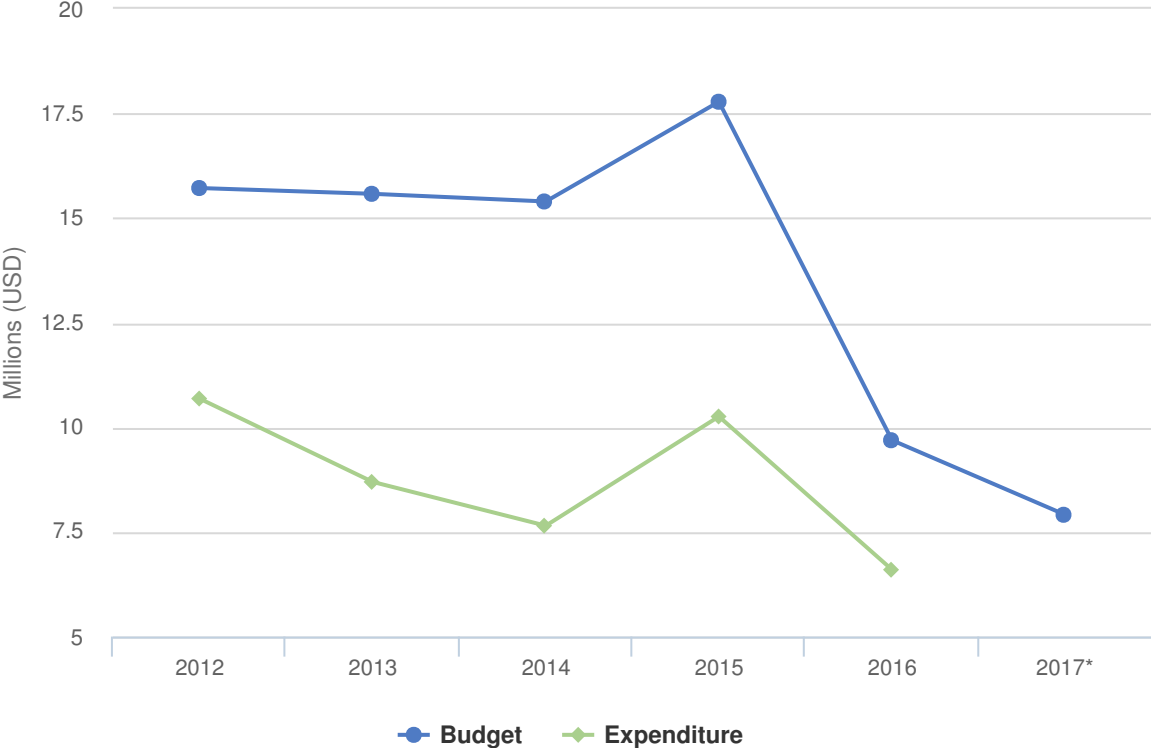

Operation: Nepal

UNHCR Information Management Unit | Copyright

Latest update of camps and office locations **21 Nov 2016**.

People of Concern

DECREASE IN
15% 2015

2015	33,068
2014	39,012
2013	46,966

Budgets and Expenditure for Nepal