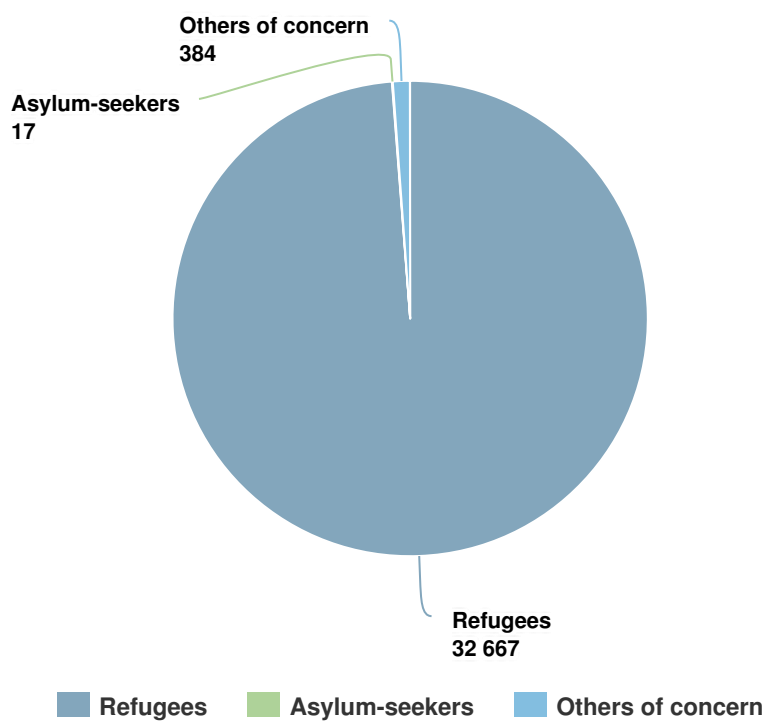

Operation: Nepal

UNHCR Information Management Unit | Copyright

Latest update of camps and office locations **21 Nov 2016**.

People of Concern

DECREASE IN
15% 2015

2015	33,068
2014	39,012
2013	46,966

Budgets and Expenditure for Nepal