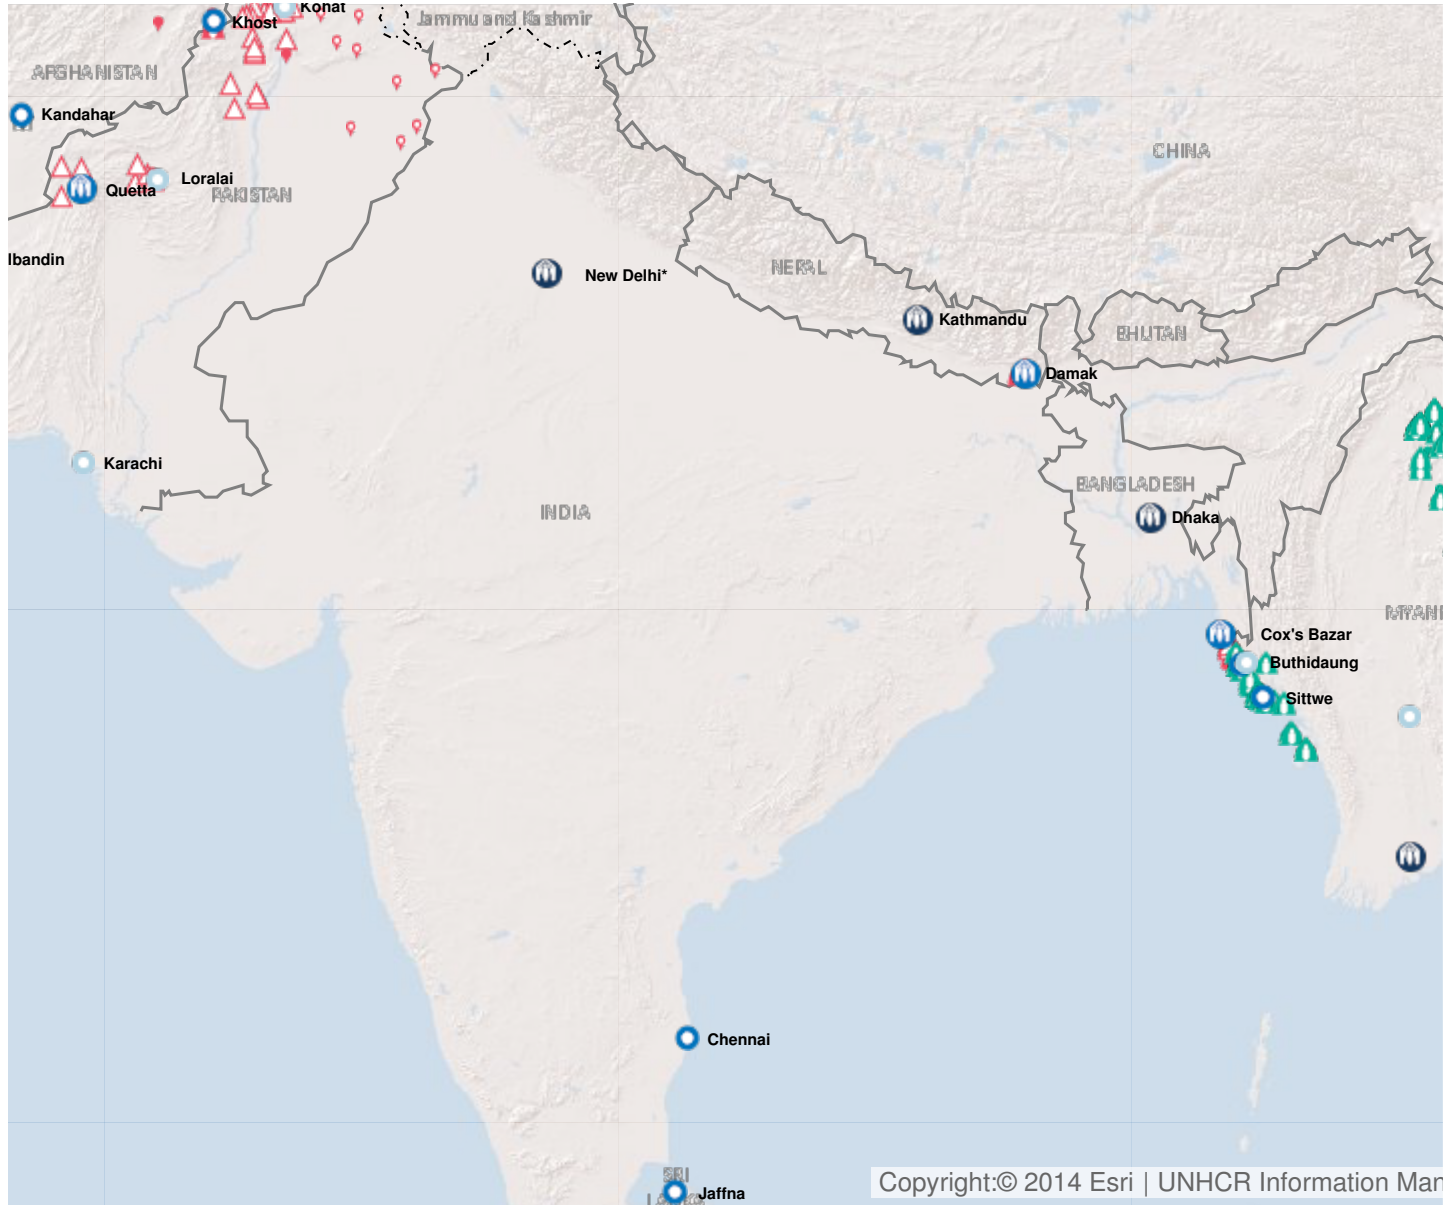

Operation: India

Latest update of camps and office locations **21 Nov 2016.**

People of Concern

INCREASE IN
1 % **2015**

2015	207,861
2014	205,012
2013	192,070

Budgets and Expenditure for India

The overview of the 2016 report for this operation will be uploaded and available shortly.
