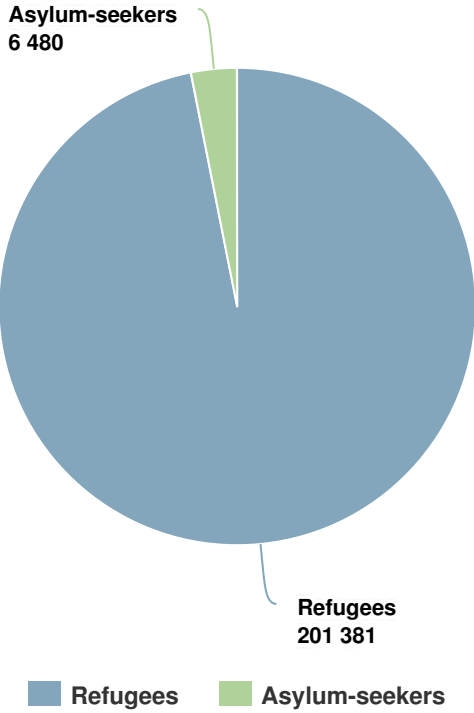

Operation: India

Latest update of camps and office locations **21 Nov 2016.**

People of Concern

INCREASE IN
1 % **2015**

2015	207,861
2014	205,012
2013	192,070

Budgets and Expenditure for India

The overview of the 2016 report for this operation will be uploaded and available shortly.
