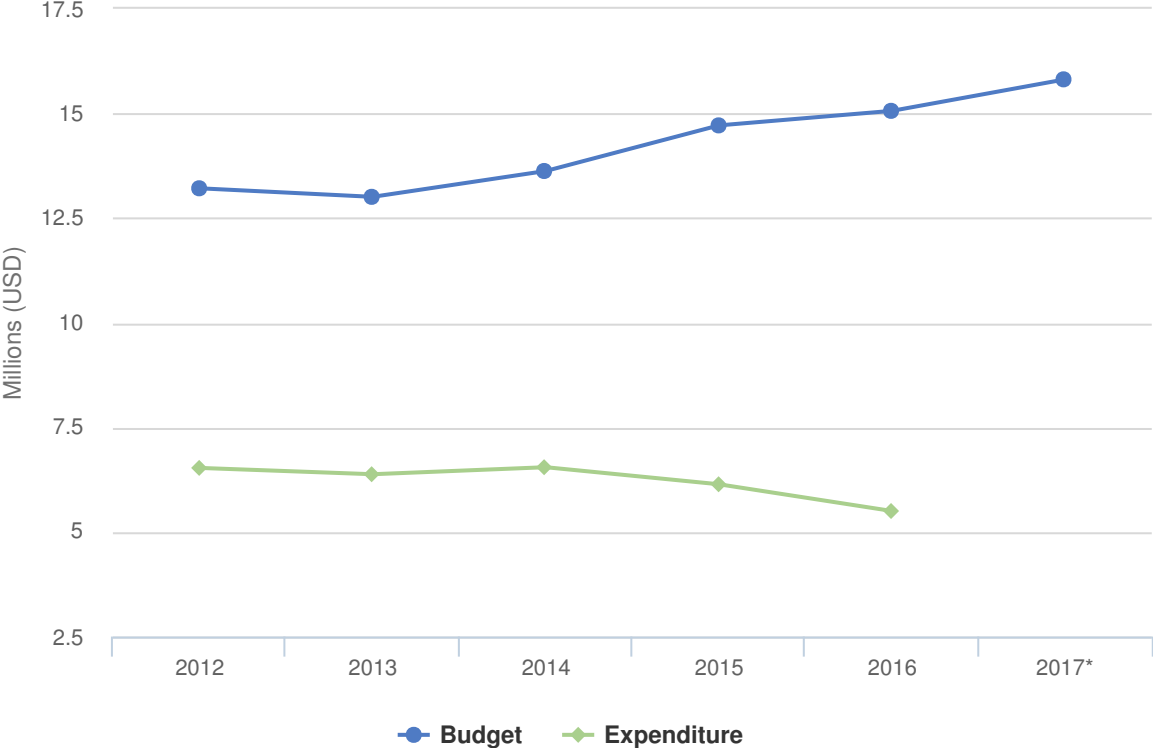

Operation: India

Latest update of camps and office locations **21 Nov 2016.**

People of Concern

INCREASE IN
1 % **2015**

2015	207,861
2014	205,012
2013	192,070

Budgets and Expenditure for India

The overview of the 2016 report for this operation will be uploaded and available shortly.
