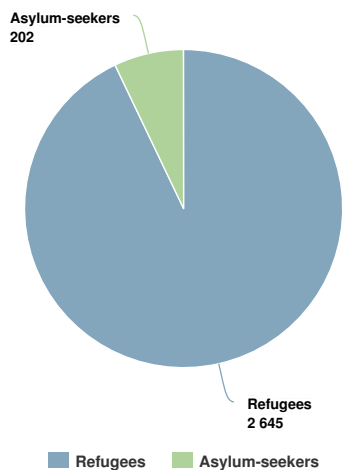

Operation: Botswana

Latest update of camps and office locations **13 January 2016**. By clicking on the icons on the map, additional information is displayed.

People of Concern

DECREASE IN 5% 2014

2014	2,847
2013	2,995
2012	3,440

Budgets and Expenditure for Botswana

World Refugee Day is a day to commemorate the plight of refugees and demonstrate the positive contributions that refugees make to their host communities. Here, a refugee dance group from the DRC performs during World Refugee Day in Dukwi refugee camp in Botswana. UNHCR/ I. Barandovski