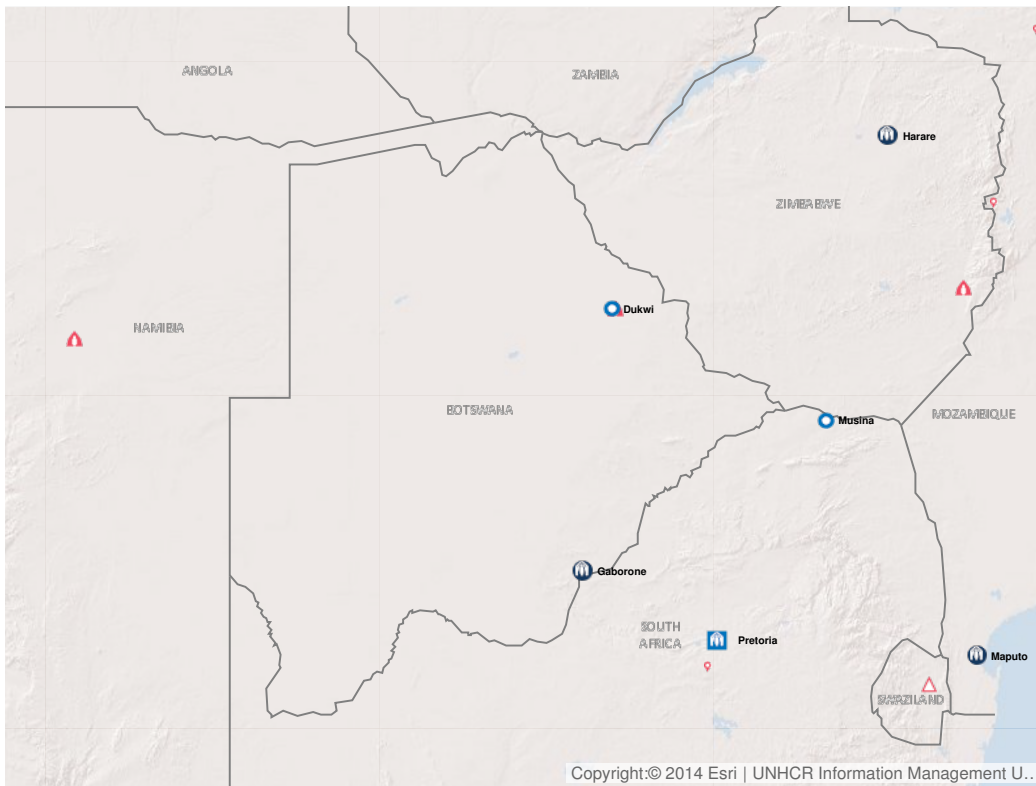

Operation: Botswana

Latest update of camps and office locations **13 January 2016**. By clicking on the icons on the map, additional information is displayed.

People of Concern

DECREASE IN 5% 2014

2014	2,847
2013	2,995
2012	3,440

Budgets and Expenditure for Botswana

World Refugee Day is a day to commemorate the plight of refugees and demonstrate the positive contributions that refugees make to their host communities. Here, a refugee dance group from the DRC performs during World Refugee Day in Dukwi refugee camp in Botswana. UNHCR/ I. Barandovski