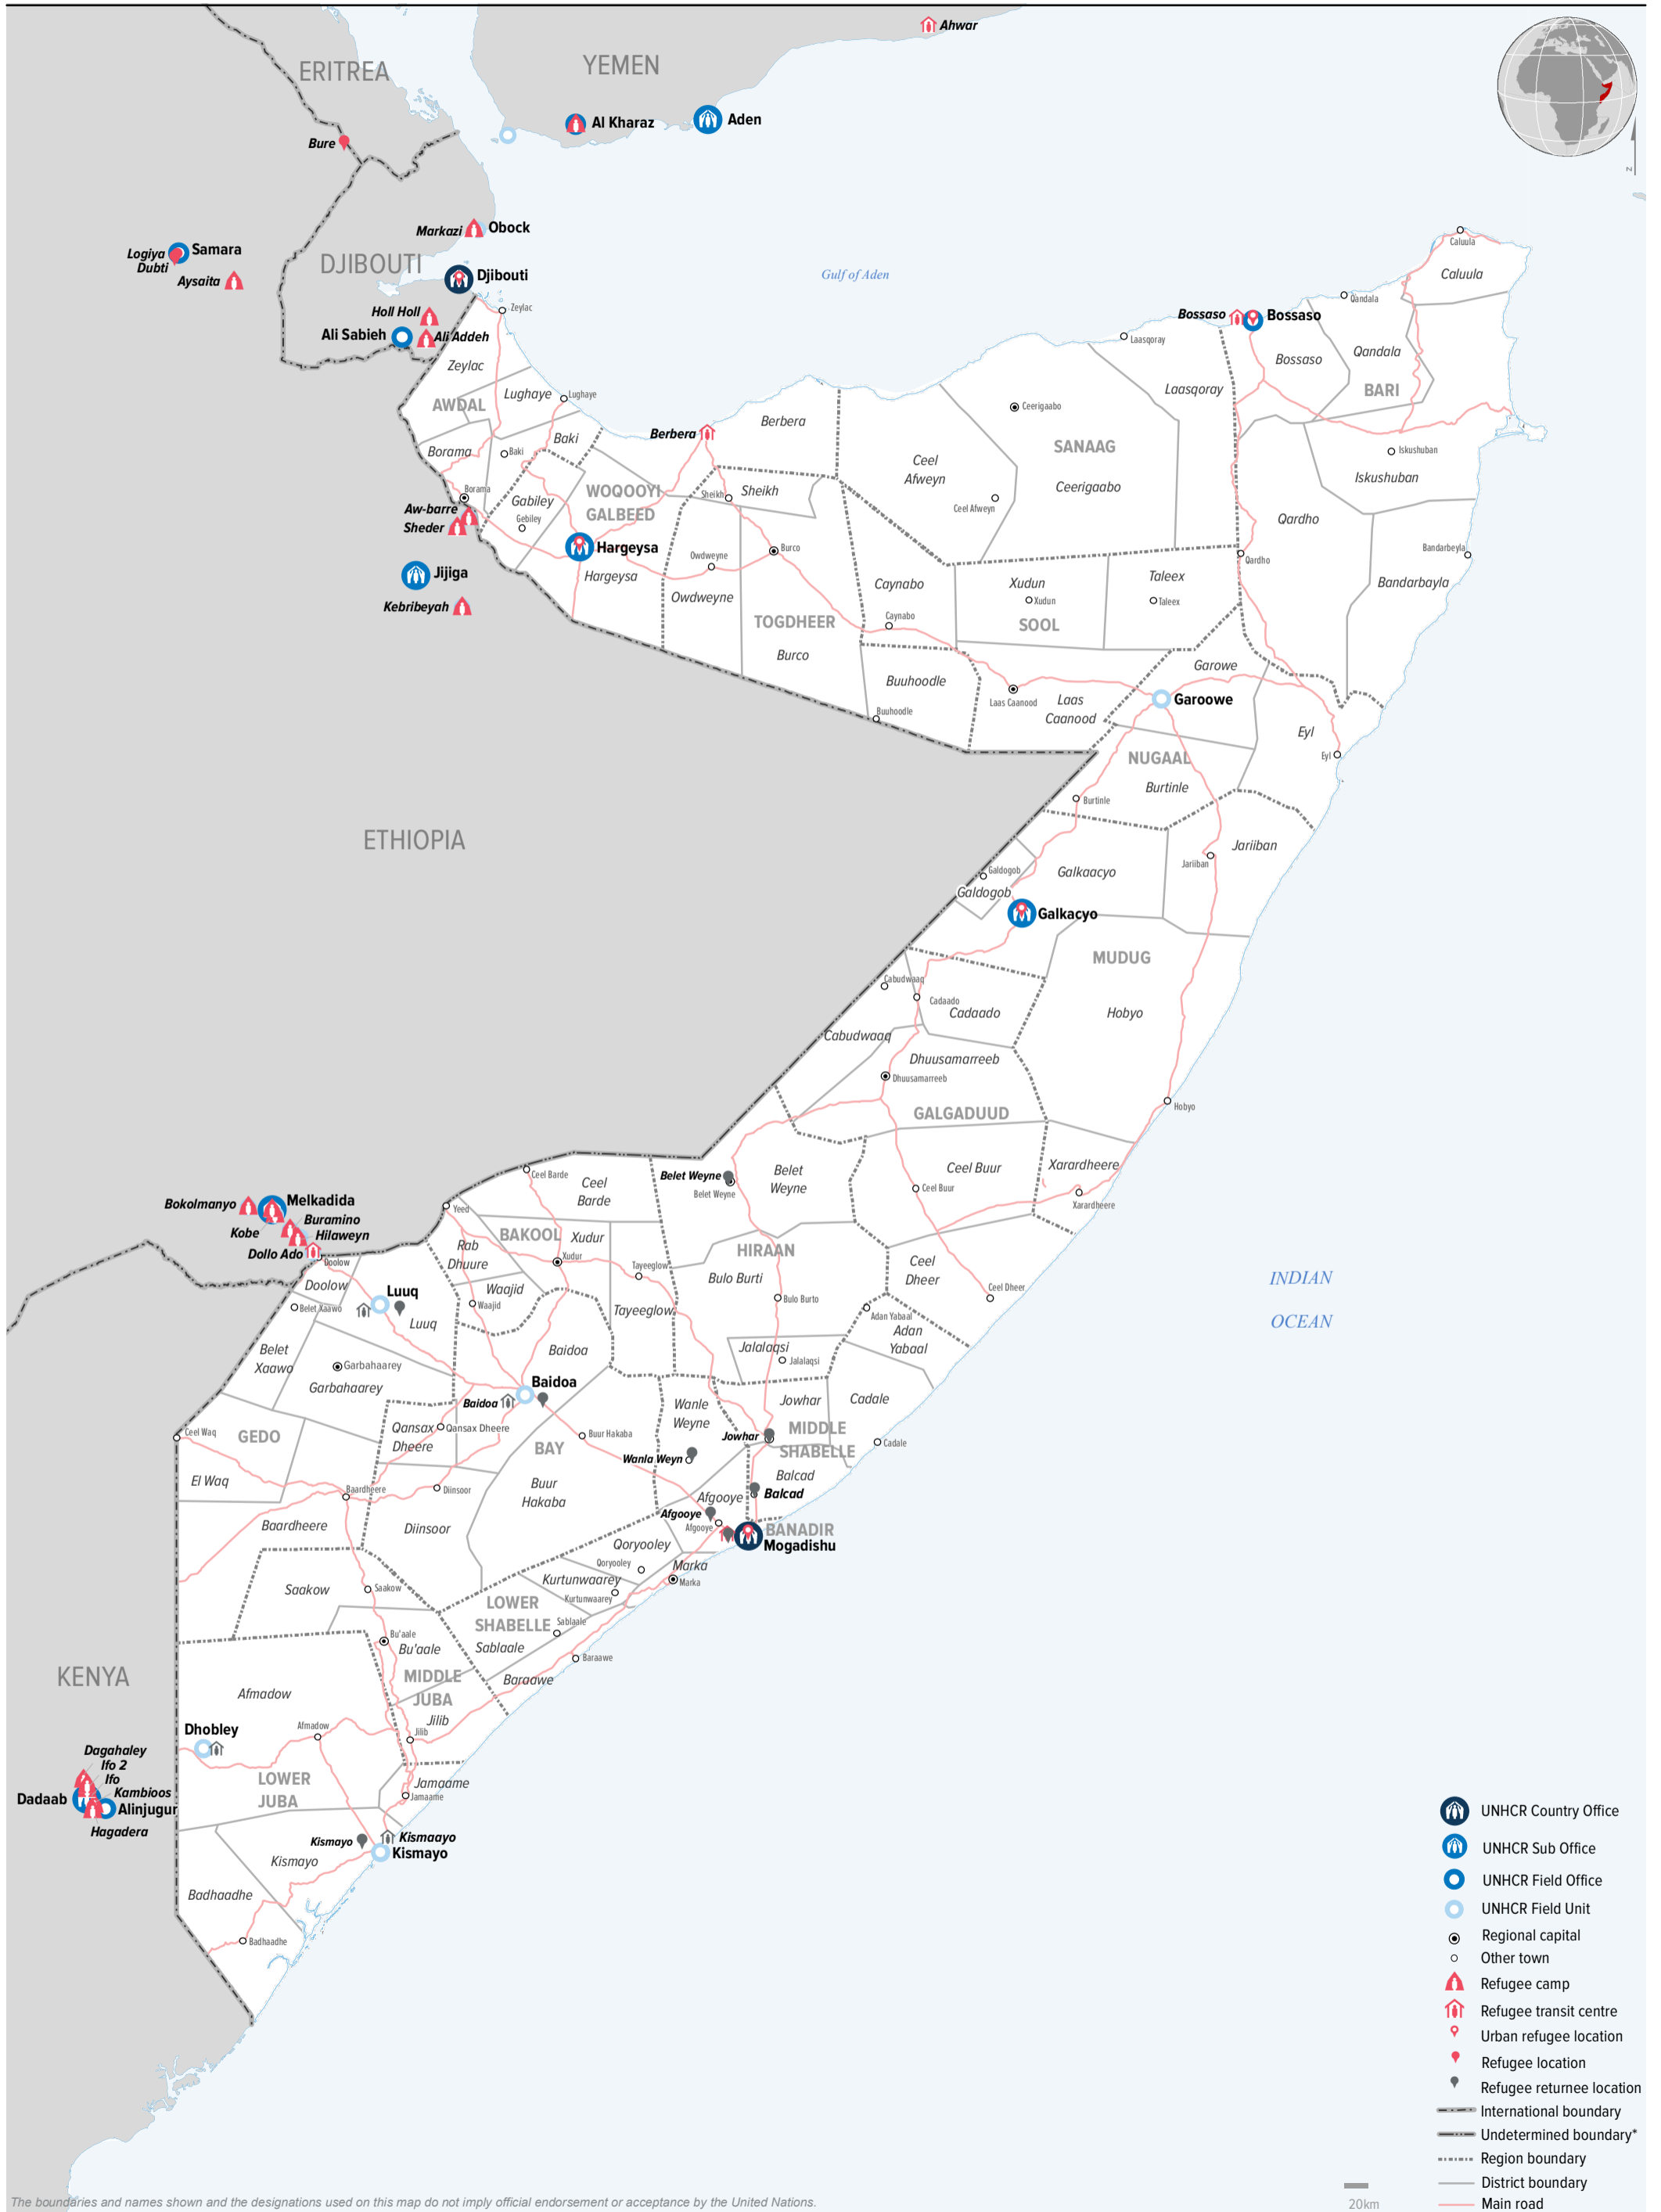

Somalia

UNHCR presence and refugee locations

The boundaries and names shown and the designations used on this map do not imply official endorsement or acceptance by the United Nations.
 Printing date: 27 Jul 2016 Sources: UNHCR, UNCS, UNDP Author: UNHCR Regional Service Centre Nairobi Feedback: kenrgis@unhcr.org

20km