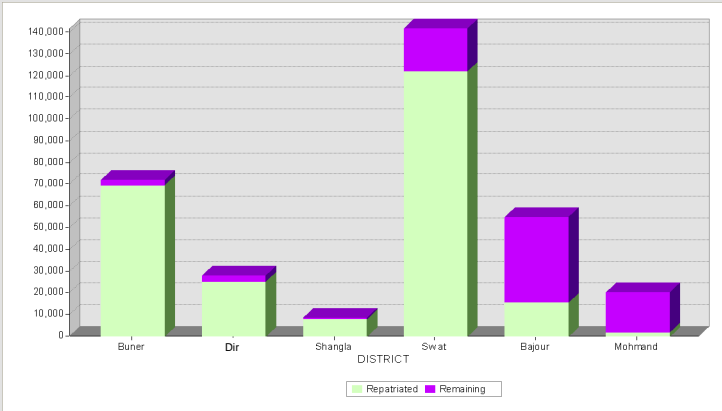

RETURN OF INTERNALLY DISPLACED FAMILIES AS OF 16 AUGUST, 2009

Data Sources: GIST, HIC, VMAP0, WFP, UNOSAT, Logistics Cluster, ERU, SSG

The designations employed and the presentation of material in this publication do not imply the expression of any opinion whatsoever on the part of the World Food Programme (WFP) concerning the legal status of any country, territory, city or area of its frontiers or boundaries