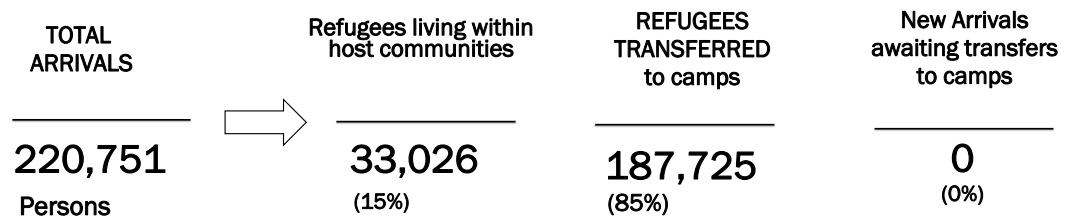

Arrivals Transfer Statistics

*- This figure does not include the old caseload of 48,757 South Sudanese refugees registered pre 15th December 2013 [Breakdown: Pugnido = 44,467; Okugo = 4,290]. In addition to 220,751 South Sudanese refugees in Gambella region, there are 321 refugees in Addis and 11,174 refugees at the camps in Assosa [Pre 15th Dec 2013 = 6,129; Post 15th Dec 2013 = 5,045]