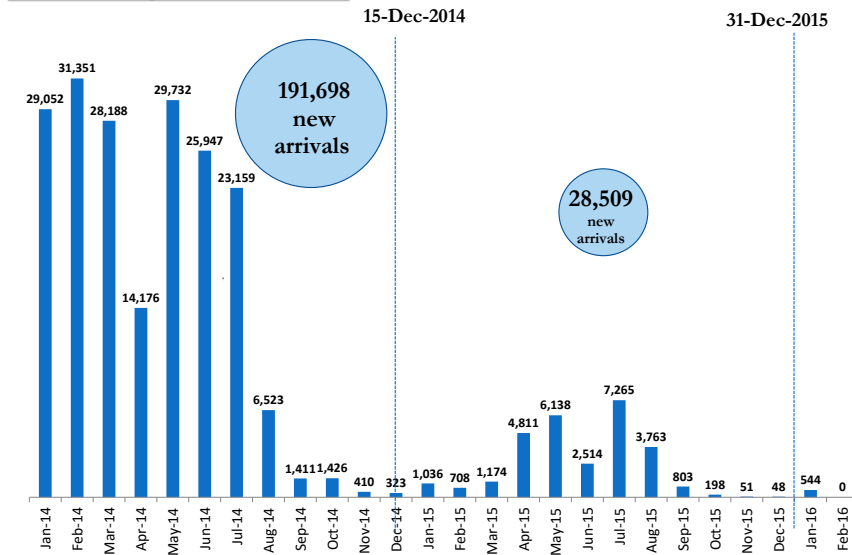

South Sudanese new arrivals in Gambella - Post 15th December 2013 (as of 5-February-2016)

Gambella Region Map

TOTAL ARRIVALS **220,751** PERSONS (*)

AVERAGE ARRIVALS per day since start of 2014 **288** PERSONS

AVERAGE ARRIVALS per day since last week **0** PERSONS

Entry Points	Cumulative total 1 st to 29 th February	Refugees transferred to camps (in February)	New Arrivals awaiting transfers to camps
Pagak	0	0	0
Akobo	0	0	0
Pochalla	0	0	0
Raad	0	0	0
Burbiey	0	0	0
Matar	0	0	0
Addis-Ababa	0	0	0
Wanke	0	0	0
Total	0	0	0

Arrivals by Month

Key Statistics

Arrivals Transfer Statistics

*- This figure does not include the old caseload of 48,757 South Sudanese refugees registered pre 15th December 2013 [Breakdown: Pugnido = 44,467; Okugo = 4,290]. In addition to 220,751 South Sudanese refugees in Gambella region, there are 321 refugees in Addis and 11,174 refugees at the camps in Assosa [Pre 15th Dec 2013 = 6,129; Post 15th Dec 2013 = 5,045]