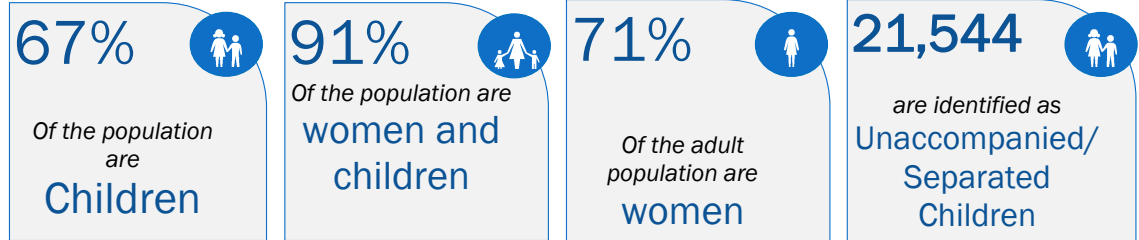

South Sudanese new arrivals in Gambella - Post 15th December 2013 (as of 5-February-2016)

Gambella Region Map

TOTAL ARRIVALS **220,751** PERSONS (*)

AVERAGE ARRIVALS per day since start of 2014 **288** PERSONS

Arrivals by Month

Key Statistics

Arrivals Transfer Statistics

*- This figure does not include the old caseload of 48,757 South Sudanese refugees registered pre 15th December 2013 [Breakdown: Pugnido = 44,467; Okugo = 4,290]. In addition to 220,751 South Sudanese refugees in Gambella region, there are 321 refugees in Addis and 11,174 refugees at the camps in Assosa [Pre 15th Dec 2013 = 6,129; Post 15th Dec 2013 = 5,045]