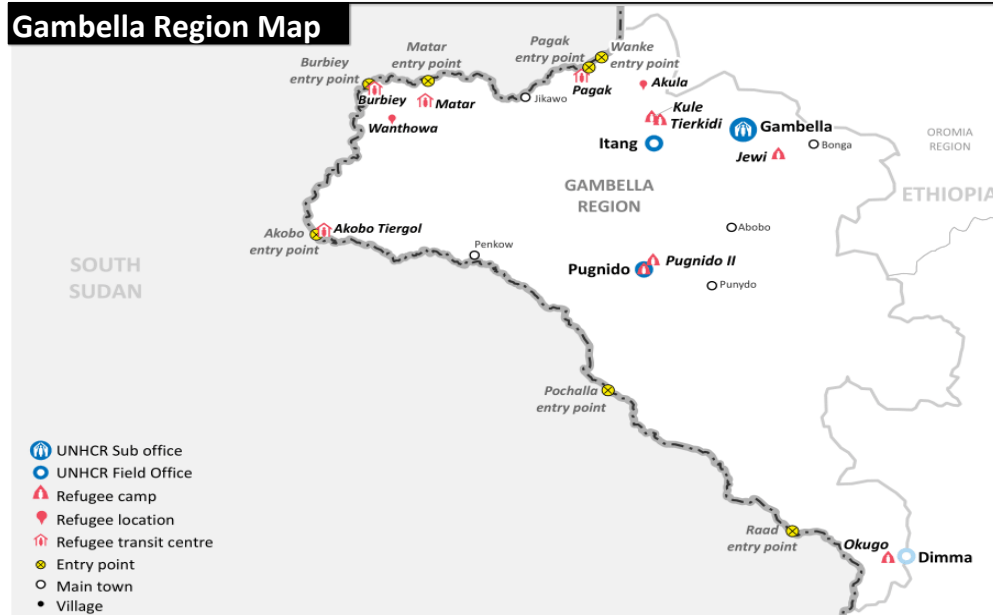

South Sudanese new arrivals in Gambella - Post 15th December 2013 (as of 5-February-2016)

Gambella Region Map

TOTAL ARRIVALS **220,751** PERSONS (*)

AVERAGE ARRIVALS per day since start of 2014 **288** PERSONS

AVERAGE ARRIVALS per day since last week **0** PERSONS

Entry Points	Cumulative total 1 st to 29 th February	Refugees transferred to camps (in February)	New Arrivals awaiting transfers to camps
Pagak	0	0	0
Akobo	0	0	0
Pochalla	0	0	0
Raad	0	0	0
Burbiey	0	0	0
Matar	0	0	0
Addis-Ababa	0	0	0
Wanke	0	0	0
Total	0	0	0

Arrivals by Month

Key Statistics

Arrivals Transfer Statistics

*- This figure does not include the old caseload of 48,757 South Sudanese refugees registered pre 15th December 2013 [Breakdown: Pugnido = 44,467; Okugo = 4,290]. In addition to 220,751 South Sudanese refugees in Gambella region, there are 321 refugees in Addis and 11,174 refugees at the camps in Assosa [Pre 15th Dec 2013 = 6,129; Post 15th Dec 2013 = 5,045]