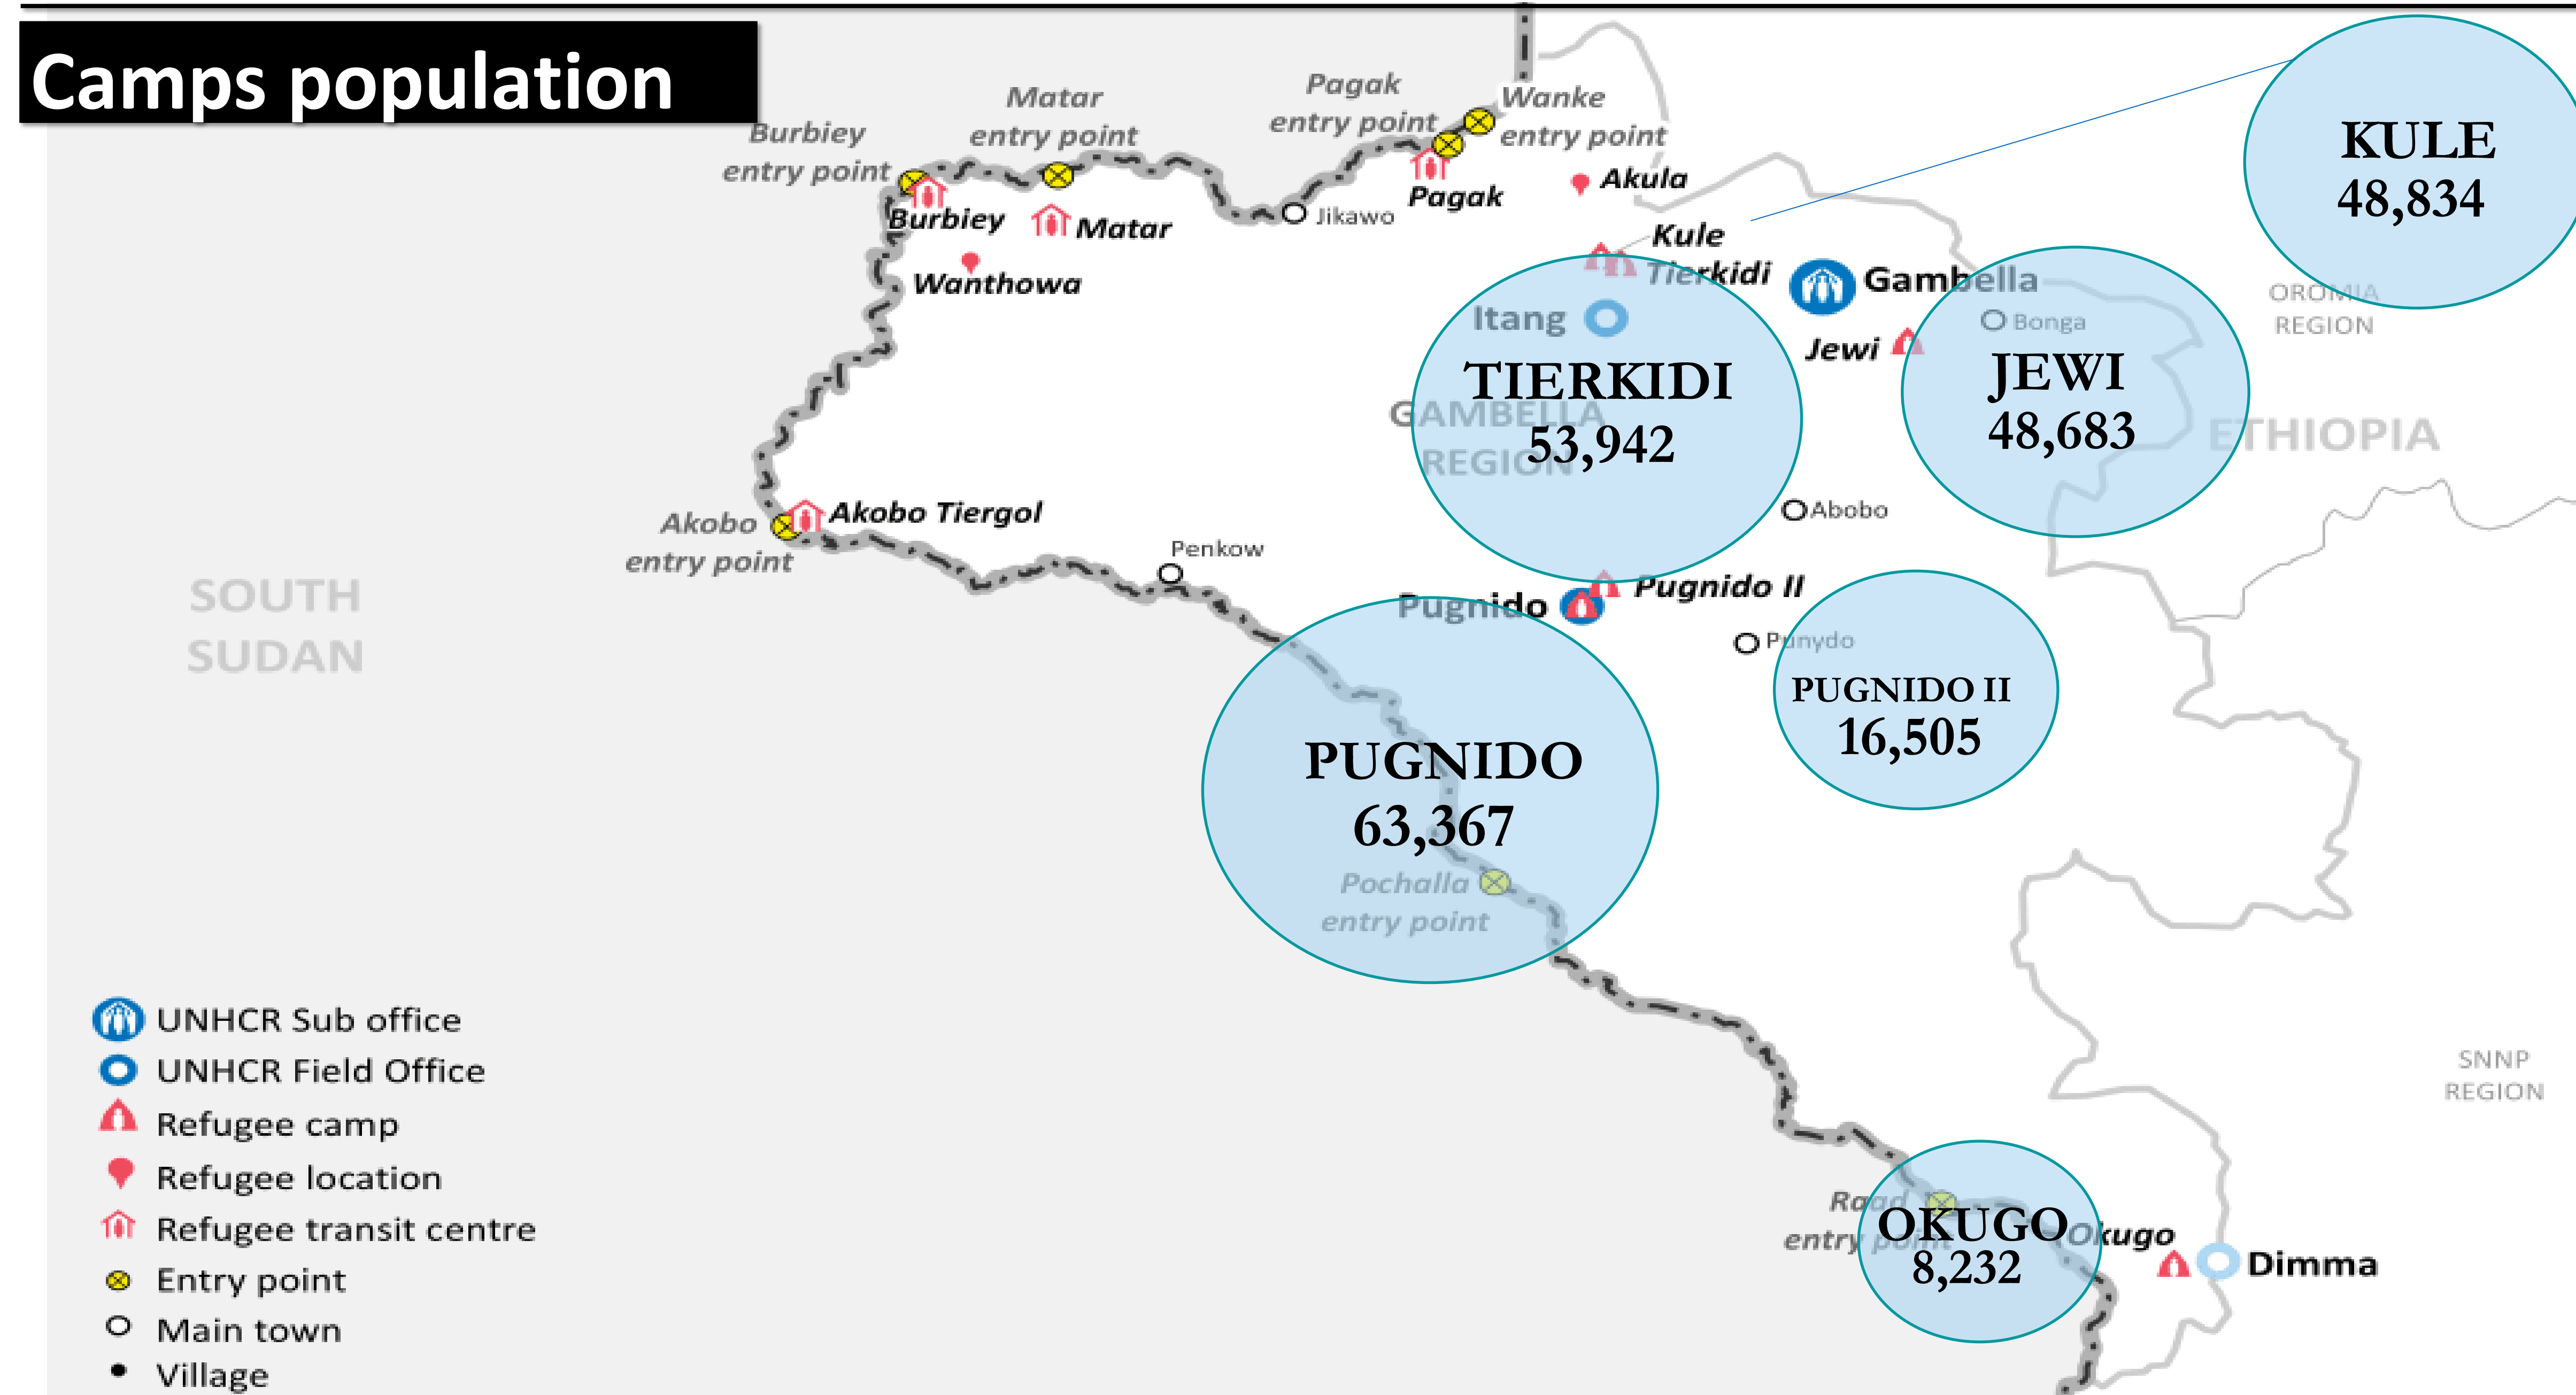

Camps population

Camp Names	Children (age < 18 yrs)		Adults (age >= 18 yrs)		Total	%
	Males	Females	Males	Females		
Pugnido	21,128	19,917	7,229	15,093	63,367	26%
Tierkidi	18,938	18,301	4,345	12,358	53,942	23%
Kule	15,741	15,093	6,401	11,599	48,834	20%
Okugo	2,537	2,370	1,075	2,250	8,232	3%
Jewi	17,975	17,292	2,611	10,805	48,683	20%
Pugnido II	5,847	5,436	1,376	3,846	16,505	7%
TOTAL	82,166	78,409	23,037	55,951	239,563	100%
	160,575		78,988			
%	67%		33%			

TOTAL CAMPS POPULATION
239,563
persons

AVERAGE FAMILY
4