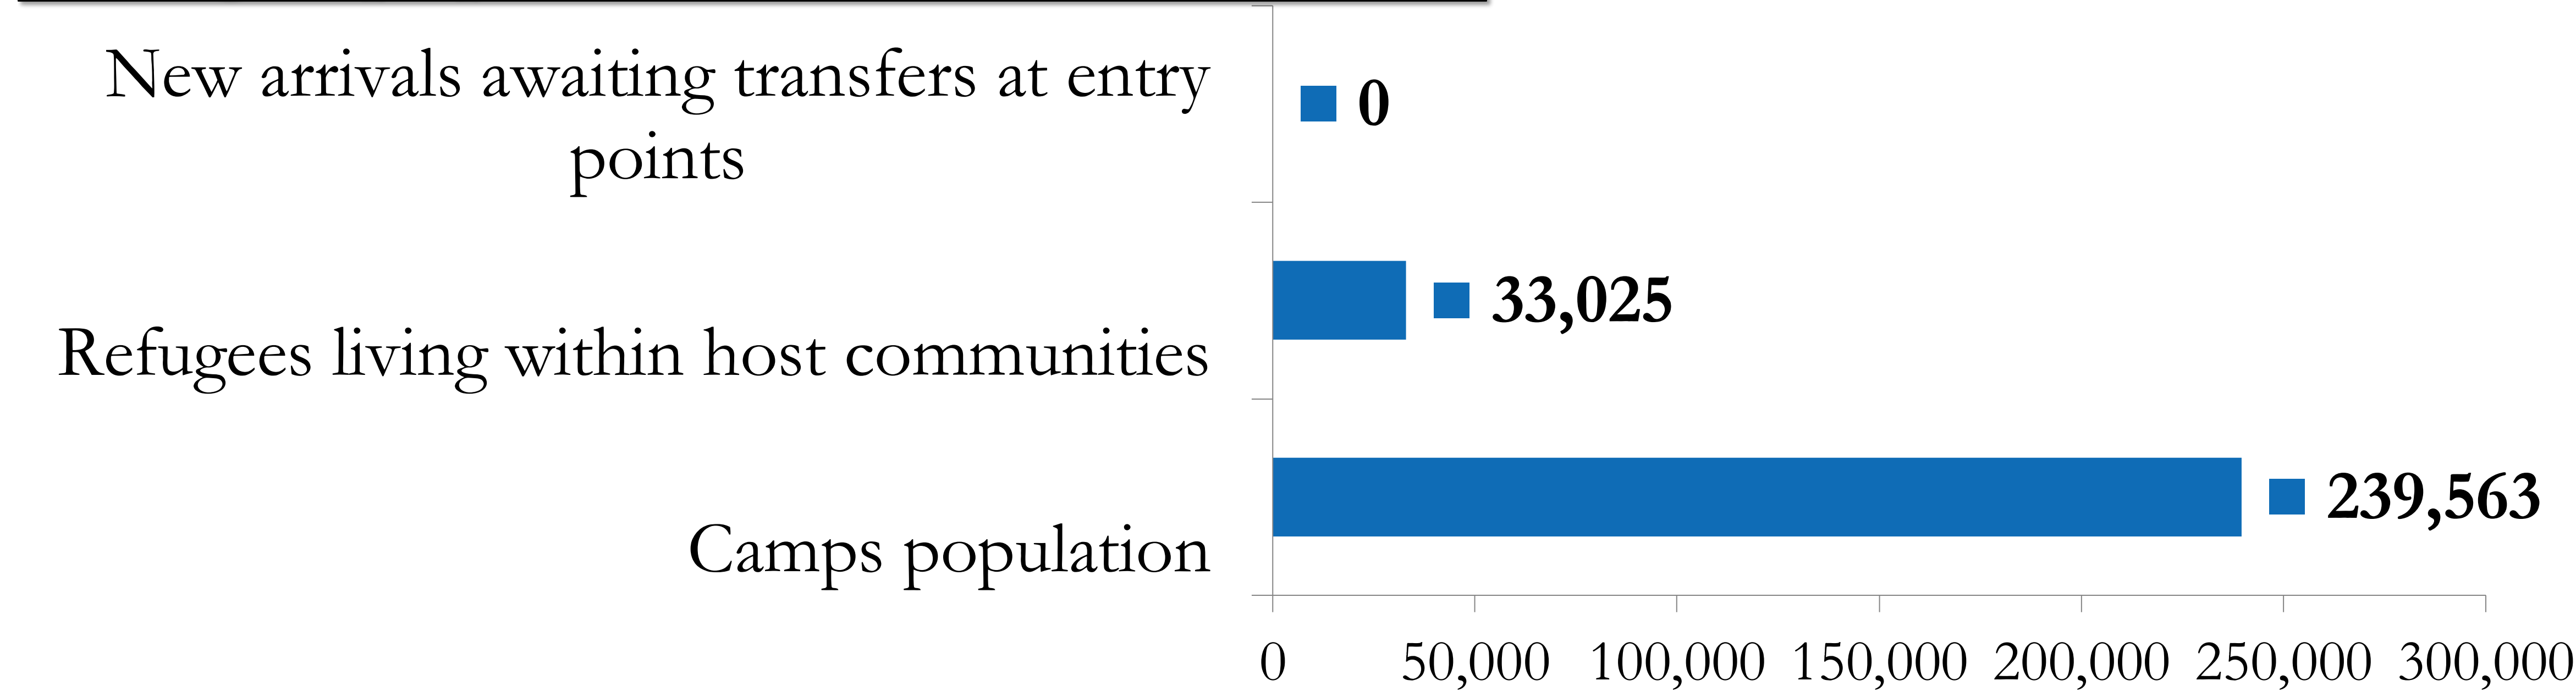

South Sudanese refugee population in Gambella (as of 29-April-2016)

Refugee population Breakdown

272,588 *
TOTAL GAMBELLA POPULATION