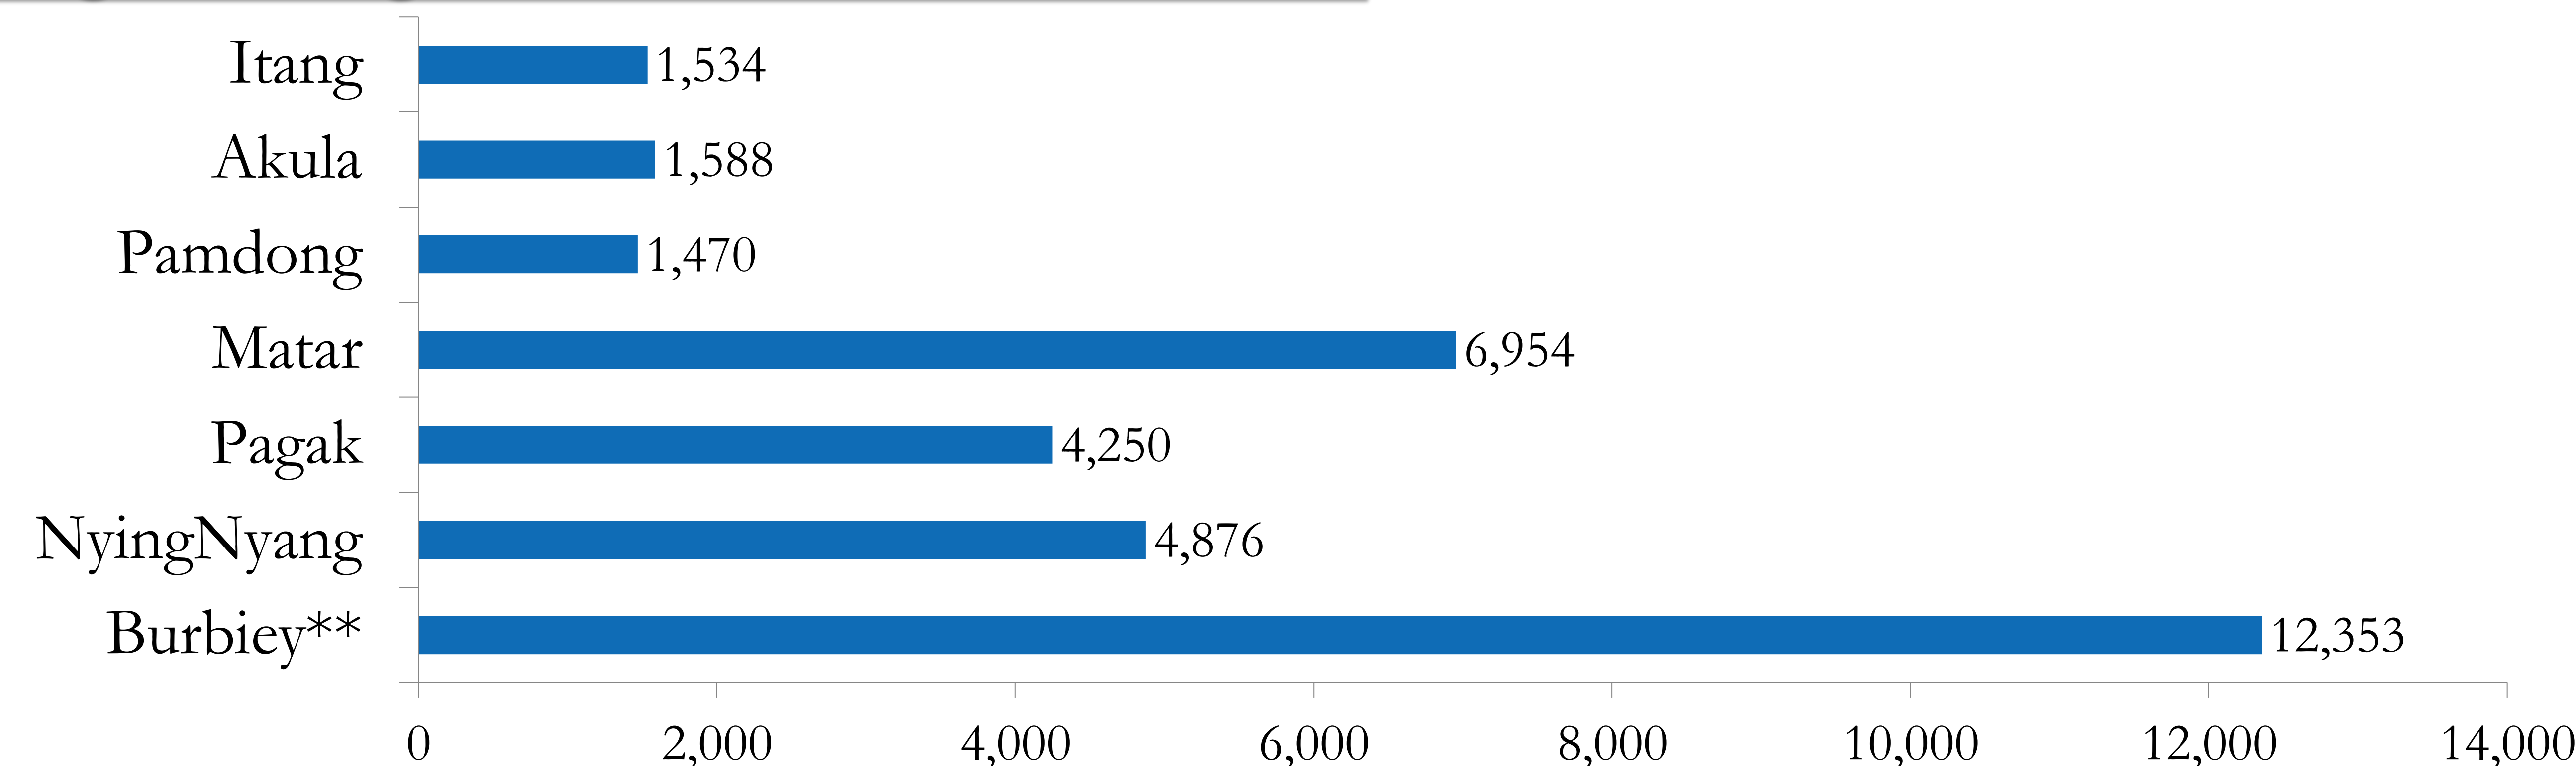

Refugees living within host communities

Refugees living within host communities
33,025
persons

New arrivals awaiting transfers

New arrivals awaiting transfers to camps
0
persons

* - In addition to 272,588 South Sudanese refugees in Gambella region, there are 11,174 refugees at the camps in Assosa [Breakdown: Pre 15th Dec 2013 = 6,129; Post 15th Dec 2013 = 5,045]. The total Gambella population includes 48,787 refugees who arrived pre 15-Dec-2013.

** - Interviews with some refugees indicate that those with large livestock herds as well as traders and other categories were unwilling to move from border entry locations.