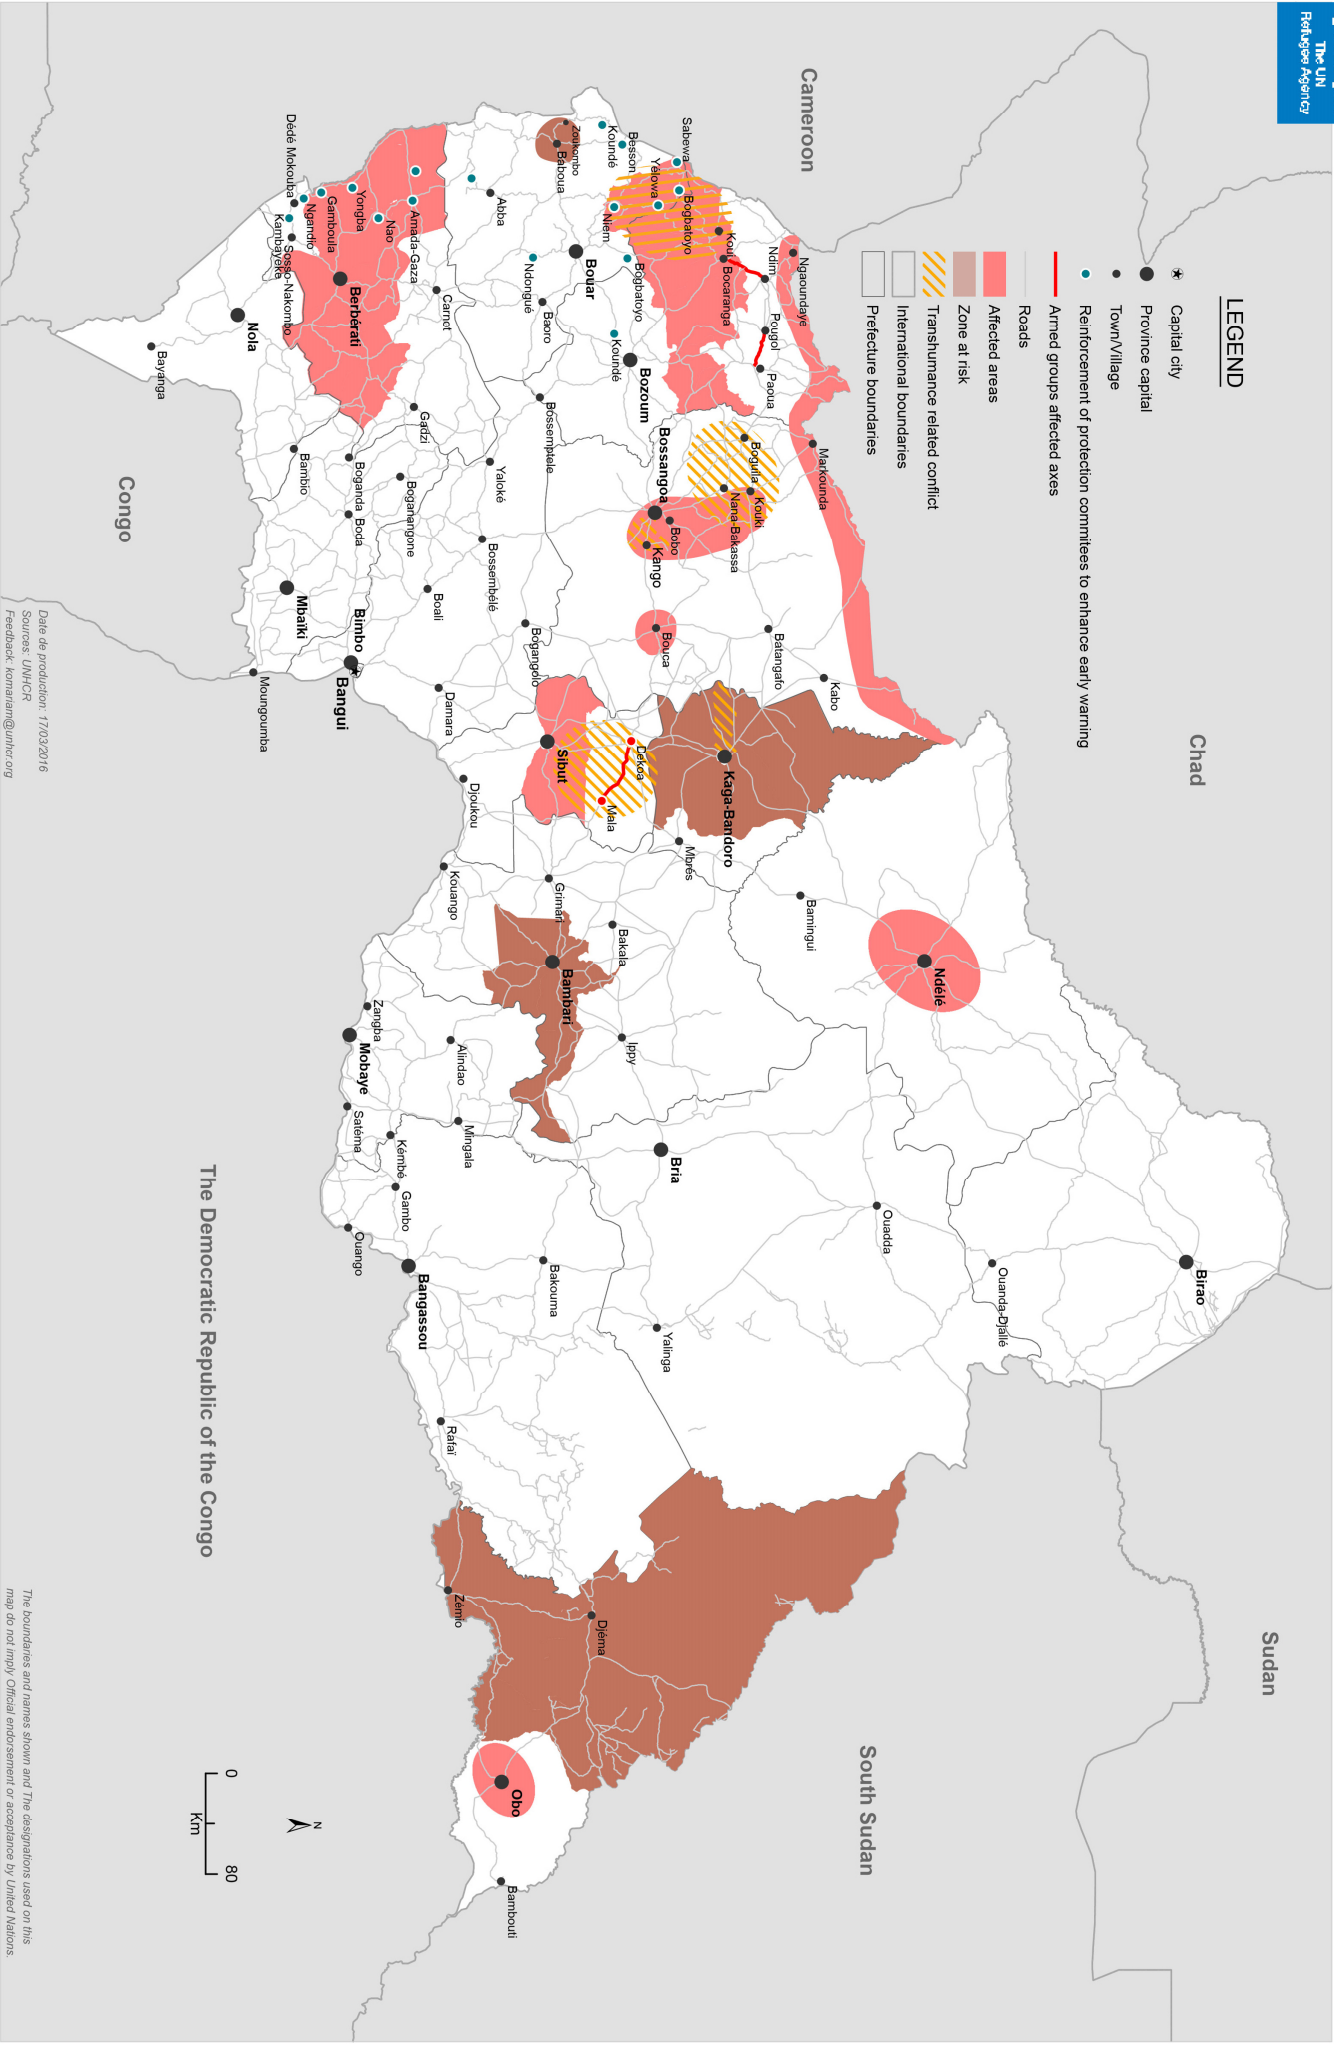

Hotspots in the Central African Republic as of May 2016

Date de production: 17/03/2016
Sources: UNHCR
Feedback: komaram@unhcr.org