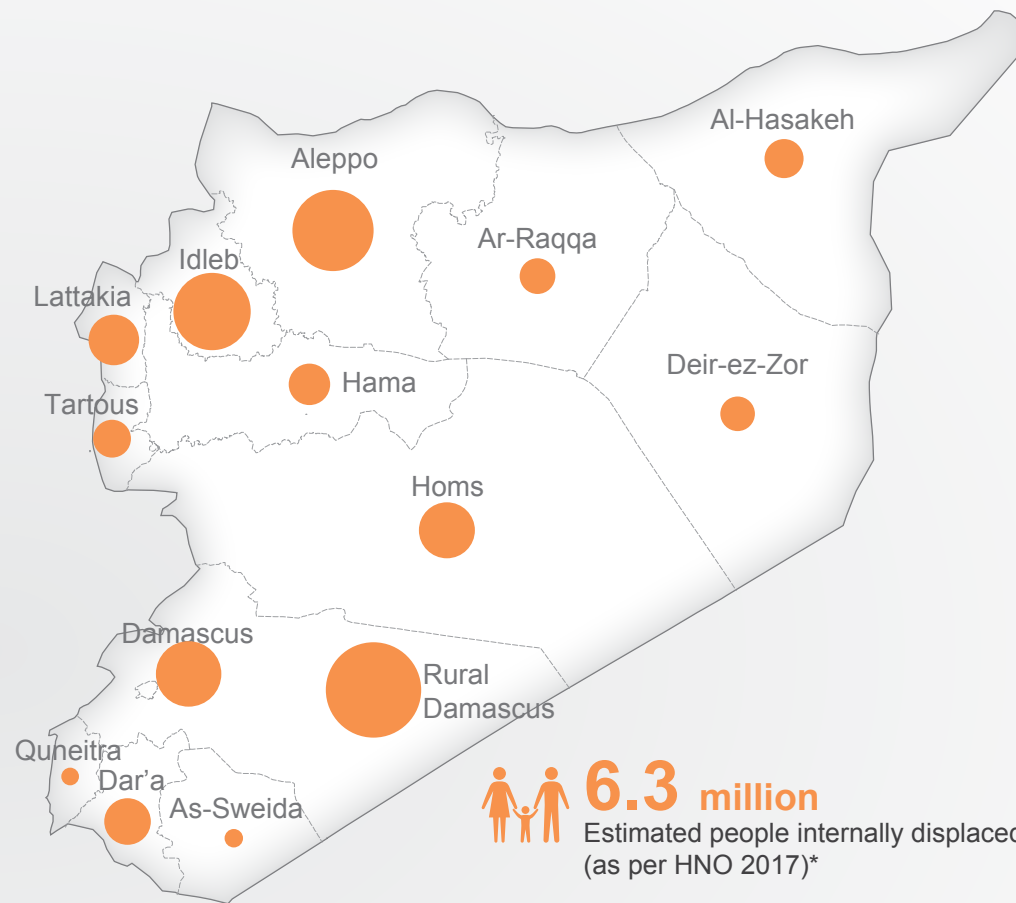

The estimation of people in need was updated in October 2016

Governorate	People in need	Governorate	People in need
Aleppo	2,193,101	Hama	957,156
Al-Hasakeh	689,899	Homs	1,131,841
Ar-Raqqa	489,797	Idleb	1,304,695
As-Sweida	222,110	Lattakia	629,932
Damascus	1,218,837	Quneitra	71,827
Dar'a	660,426	Rural Damascus	2,552,701
Deir-ez-Zor	828,003	Tartous	524,867

People in need

Governorate	IDPs	Governorate	IDPs
Aleppo	1,002,023	Hama	261,350
Al-Hasakeh	231,951	Homs	476,703
Ar-Raqqa	193,846	Idleb	908,929
As-Sweida	51,770	Lattakia	388,495
Damascus	651,000	Quneitra	47,486
Dar'a	329,928	Rural Damascus	1,383,017
Deir-ez-Zor	181,915	Tartous	217,565

People internally displaced