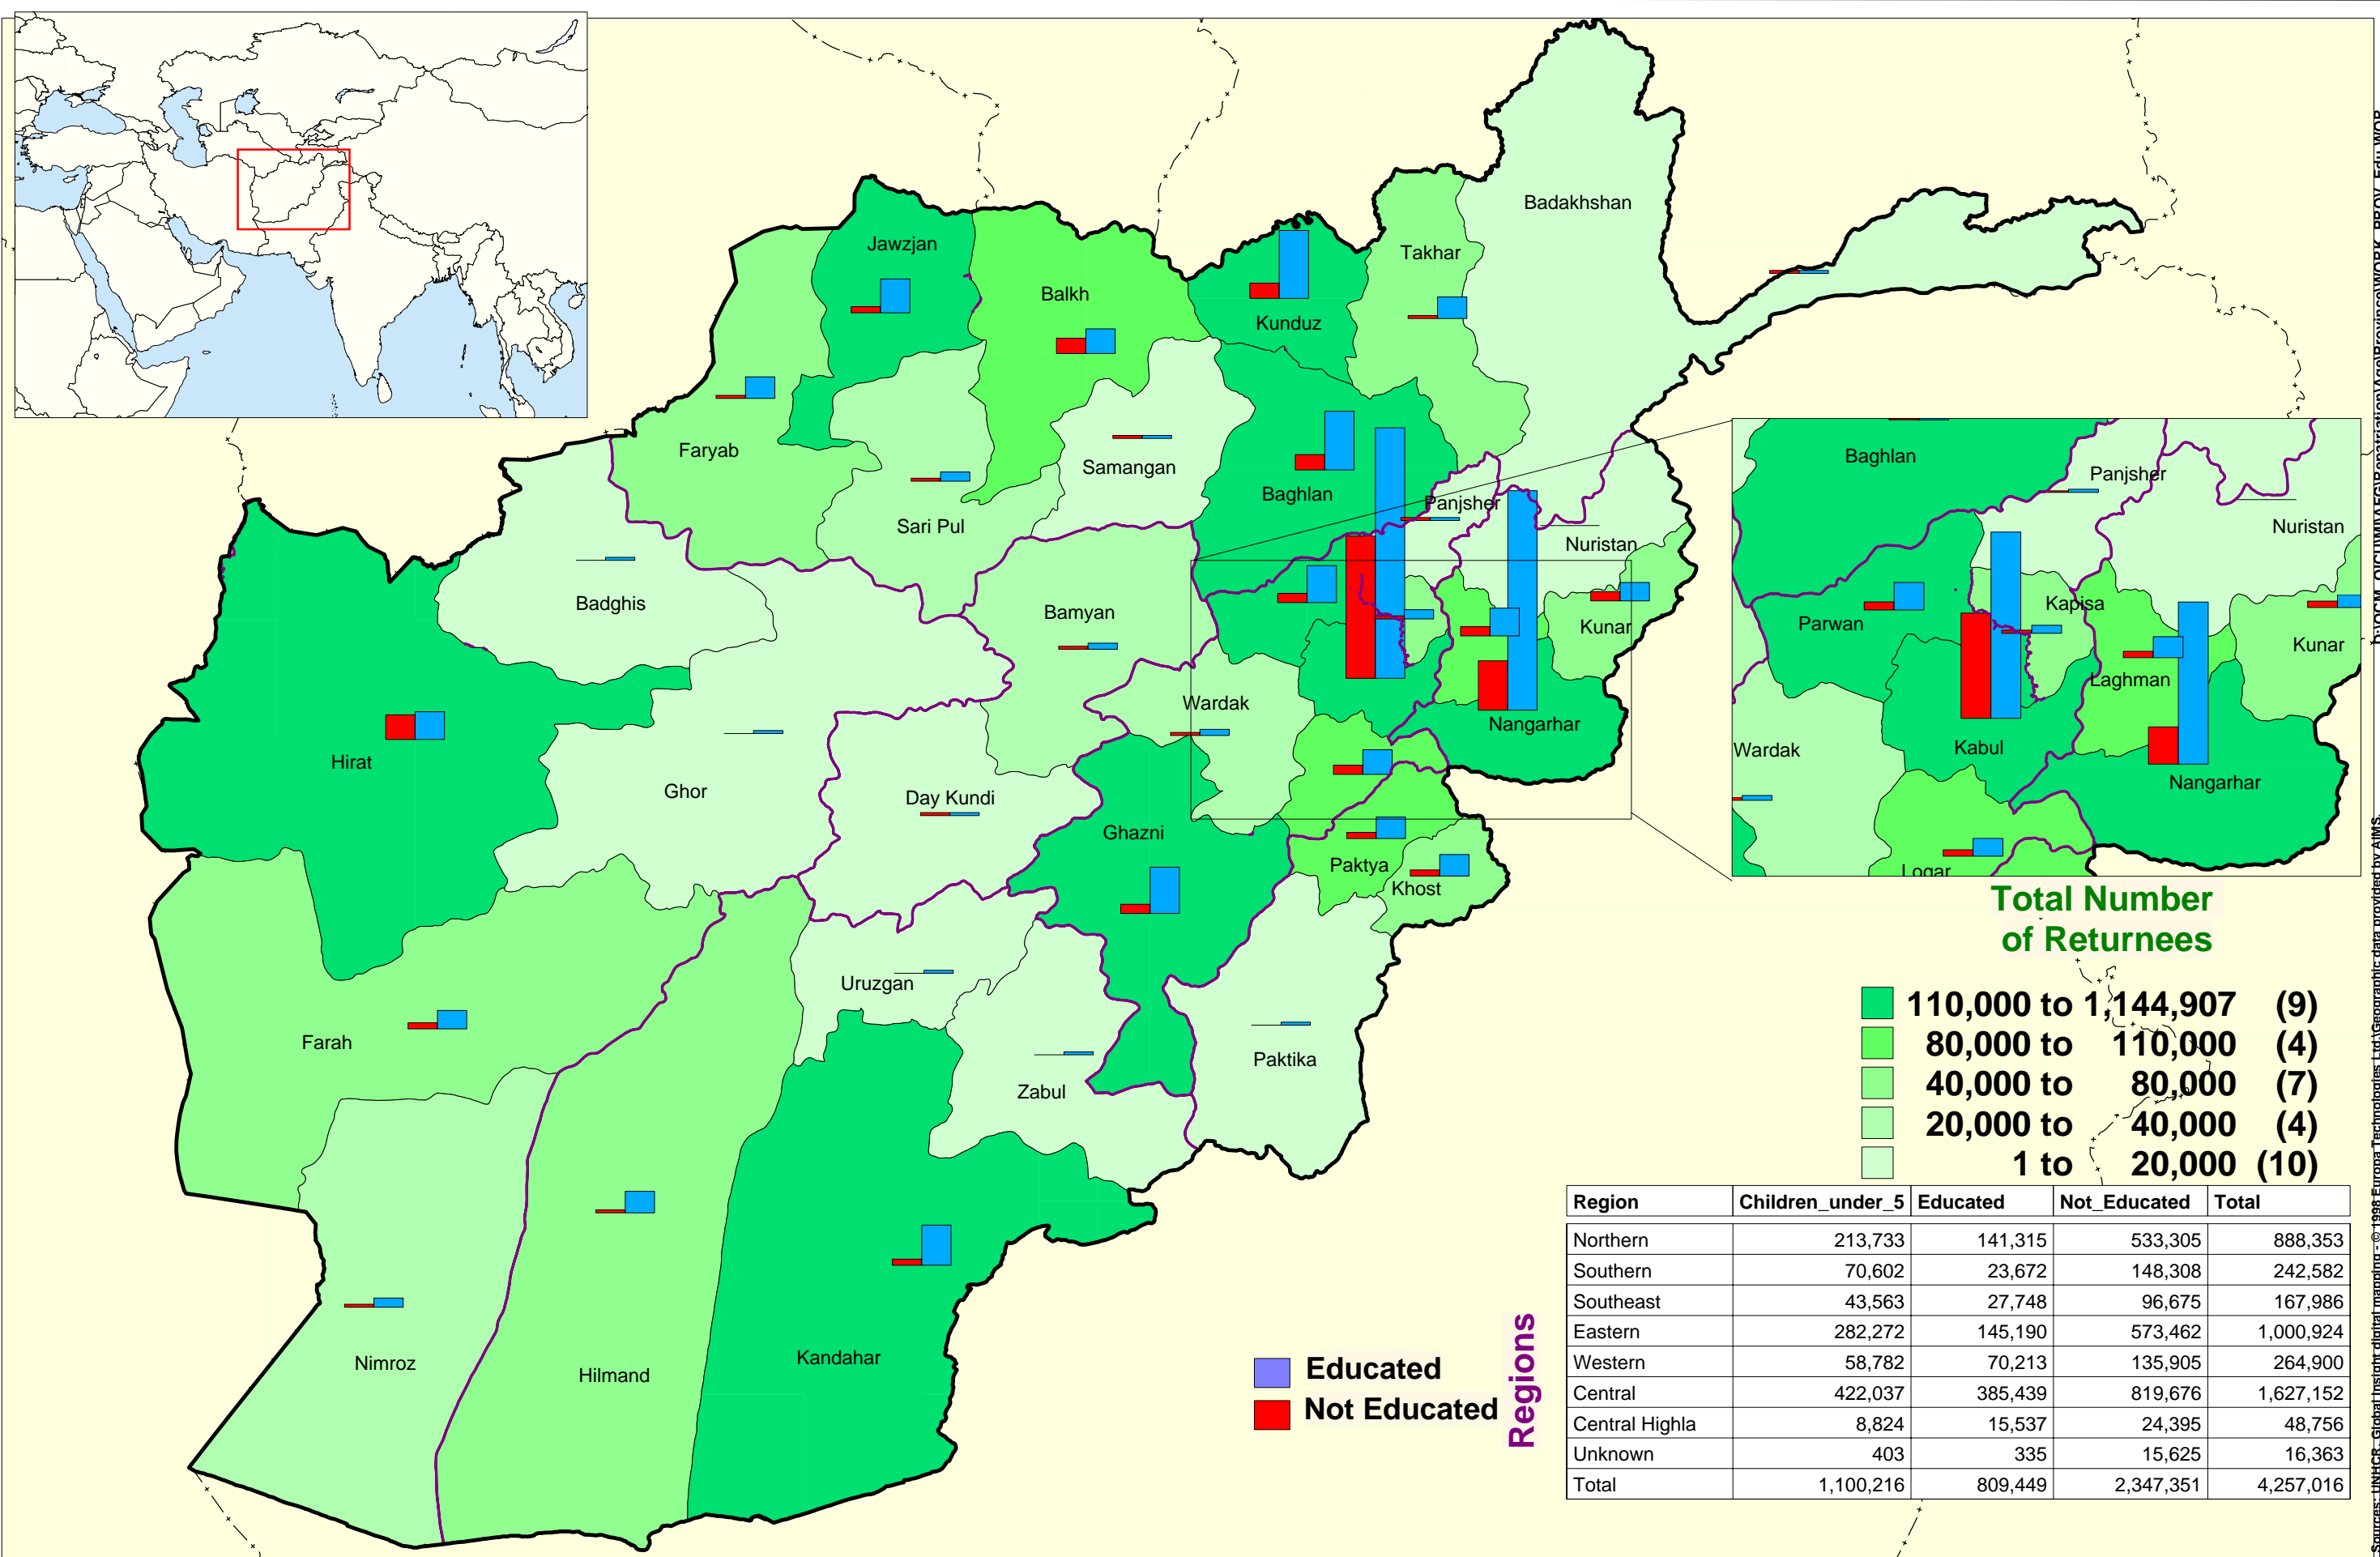

Data Date & Source: Assisted Voluntary Repatriation Forms (VRFs), Iran 9 Apr 02 - Jun 08, Pakistan 1 Mar 02 - Jun 08

The boundaries and names shown and the designations used on this map do not imply official endorsement or acceptance by the United Nations.

Total Number of Returnees

- 110,000 to 1,144,907 (9)
- 80,000 to 110,000 (4)
- 40,000 to 80,000 (7)
- 20,000 to 40,000 (4)
- 1 to 20,000 (10)

■ Educated
■ Not Educated

Regions

Region	Children_under_5	Educated	Not_Educated	Total
Northern	213,733	141,315	533,305	888,353
Southern	70,602	23,672	148,308	242,582
Southeast	43,563	27,748	96,675	167,986
Eastern	282,272	145,190	573,462	1,000,924
Western	58,782	70,213	135,905	264,900
Central	422,037	385,439	819,676	1,627,152
Central Highla	8,824	15,537	24,395	48,756
Unknown	403	335	15,625	16,363
Total	1,100,216	809,449	2,347,351	4,257,016

Sources: UNHCR, Global Insistedigital mapping - © 1998 Europa Technologies Ltd; Geographic data provided by AIMS. D:\OCM_OIC\INM\FG\Repatriation\Age\Province\WORK_PROV_Edu_WOR